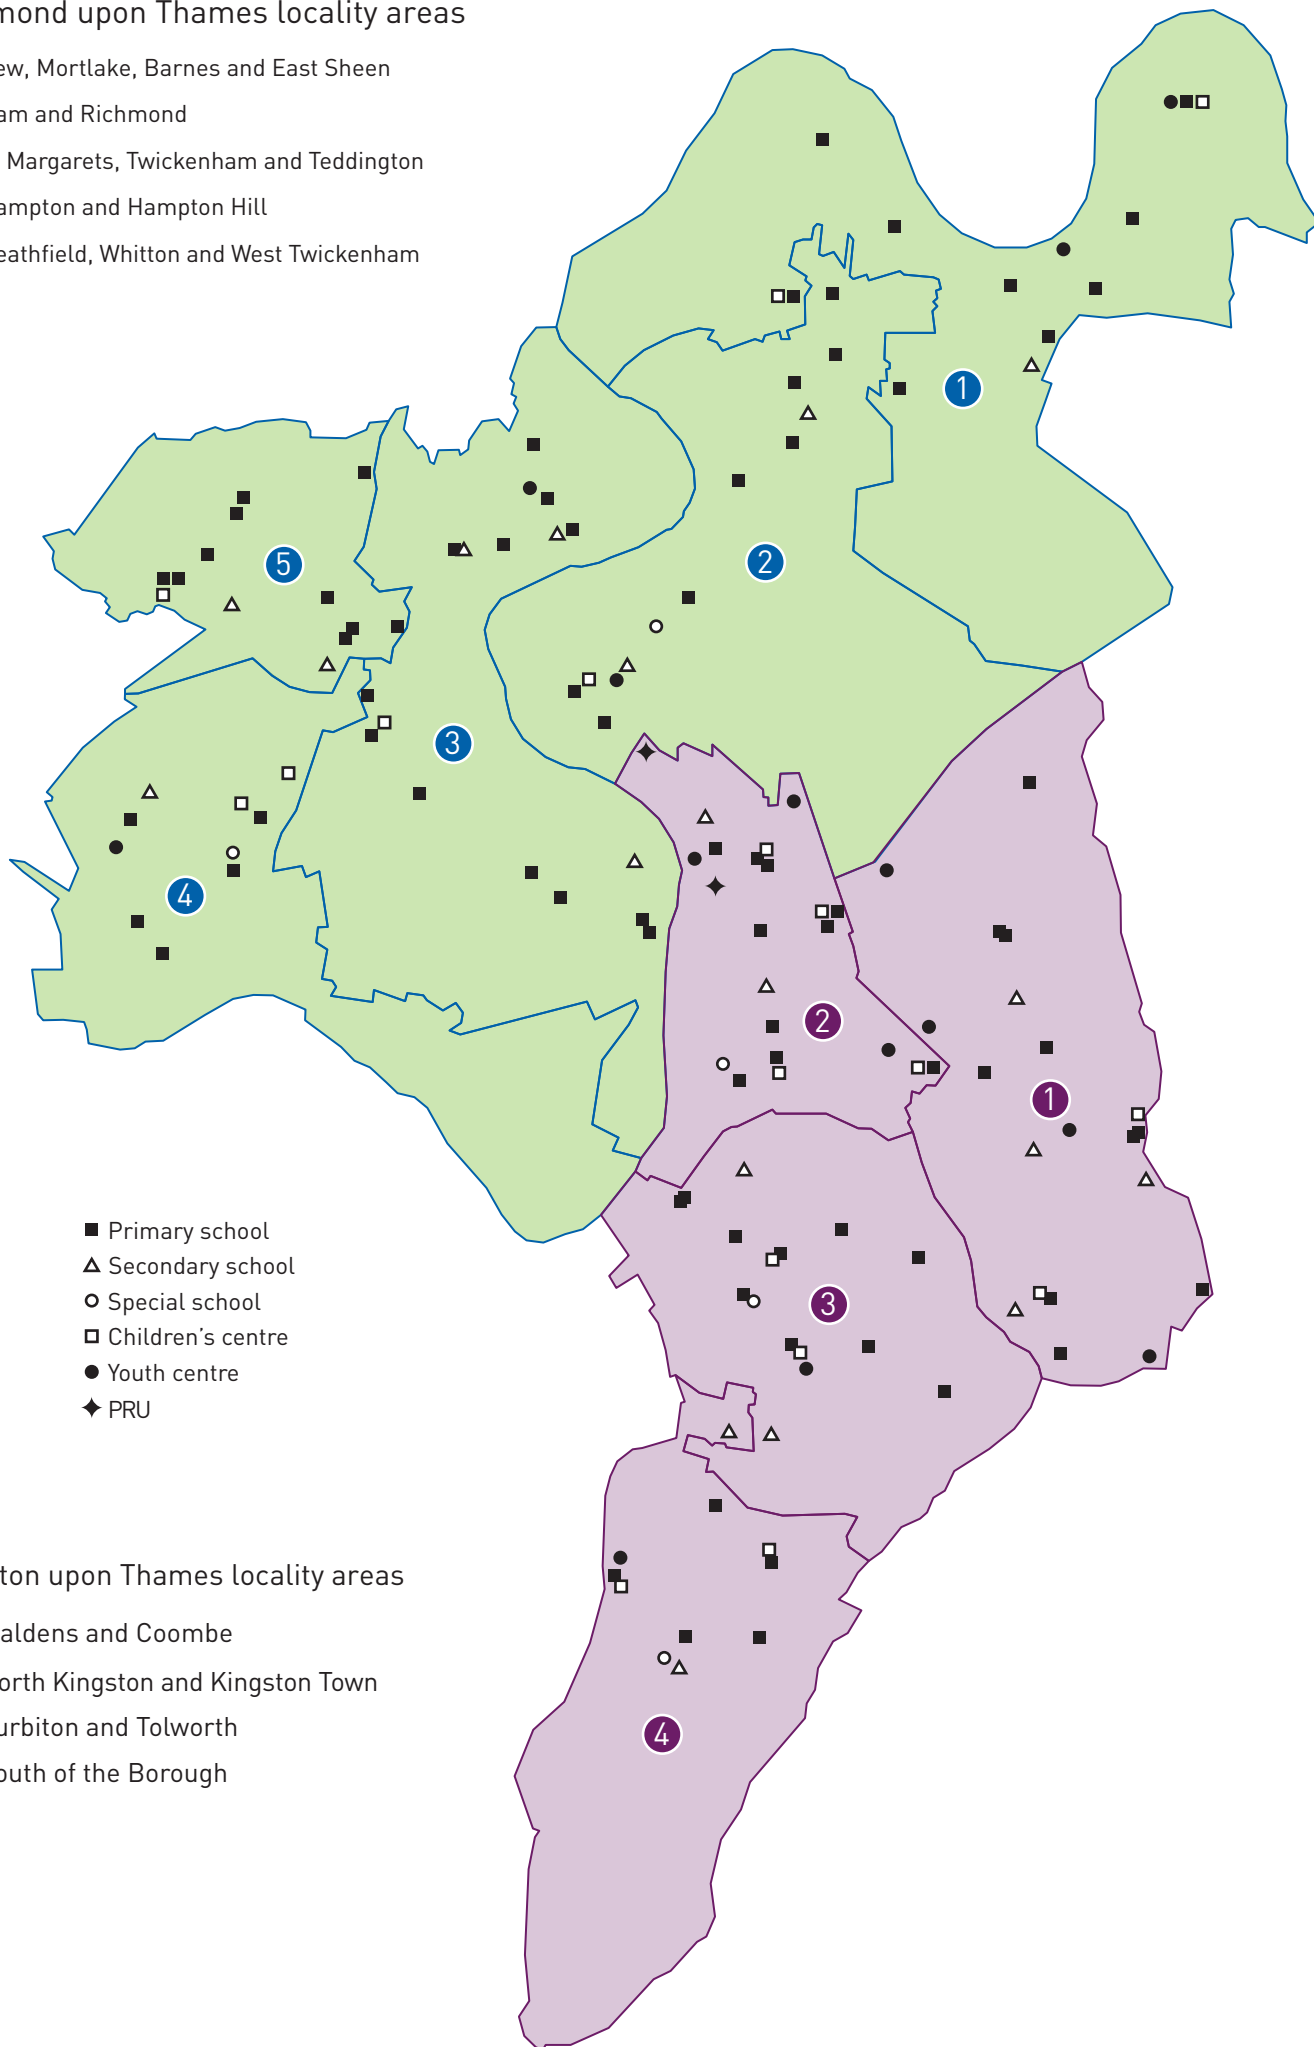

## Richmond upon Thames locality areas

- 1 Kew, Mortlake, Barnes and East Sheen
- 2 Ham and Richmond
- 3 St Margarets, Twickenham and Teddington
- 4 Hampton and Hampton Hill
- 5 Heathfield, Whitton and West Twickenham

## Kingston upon Thames locality areas

- 1 Maldens and Coombe
- 2 North Kingston and Kingston Town
- 3 Surbiton and Tolworth
- 4 South of the Borough