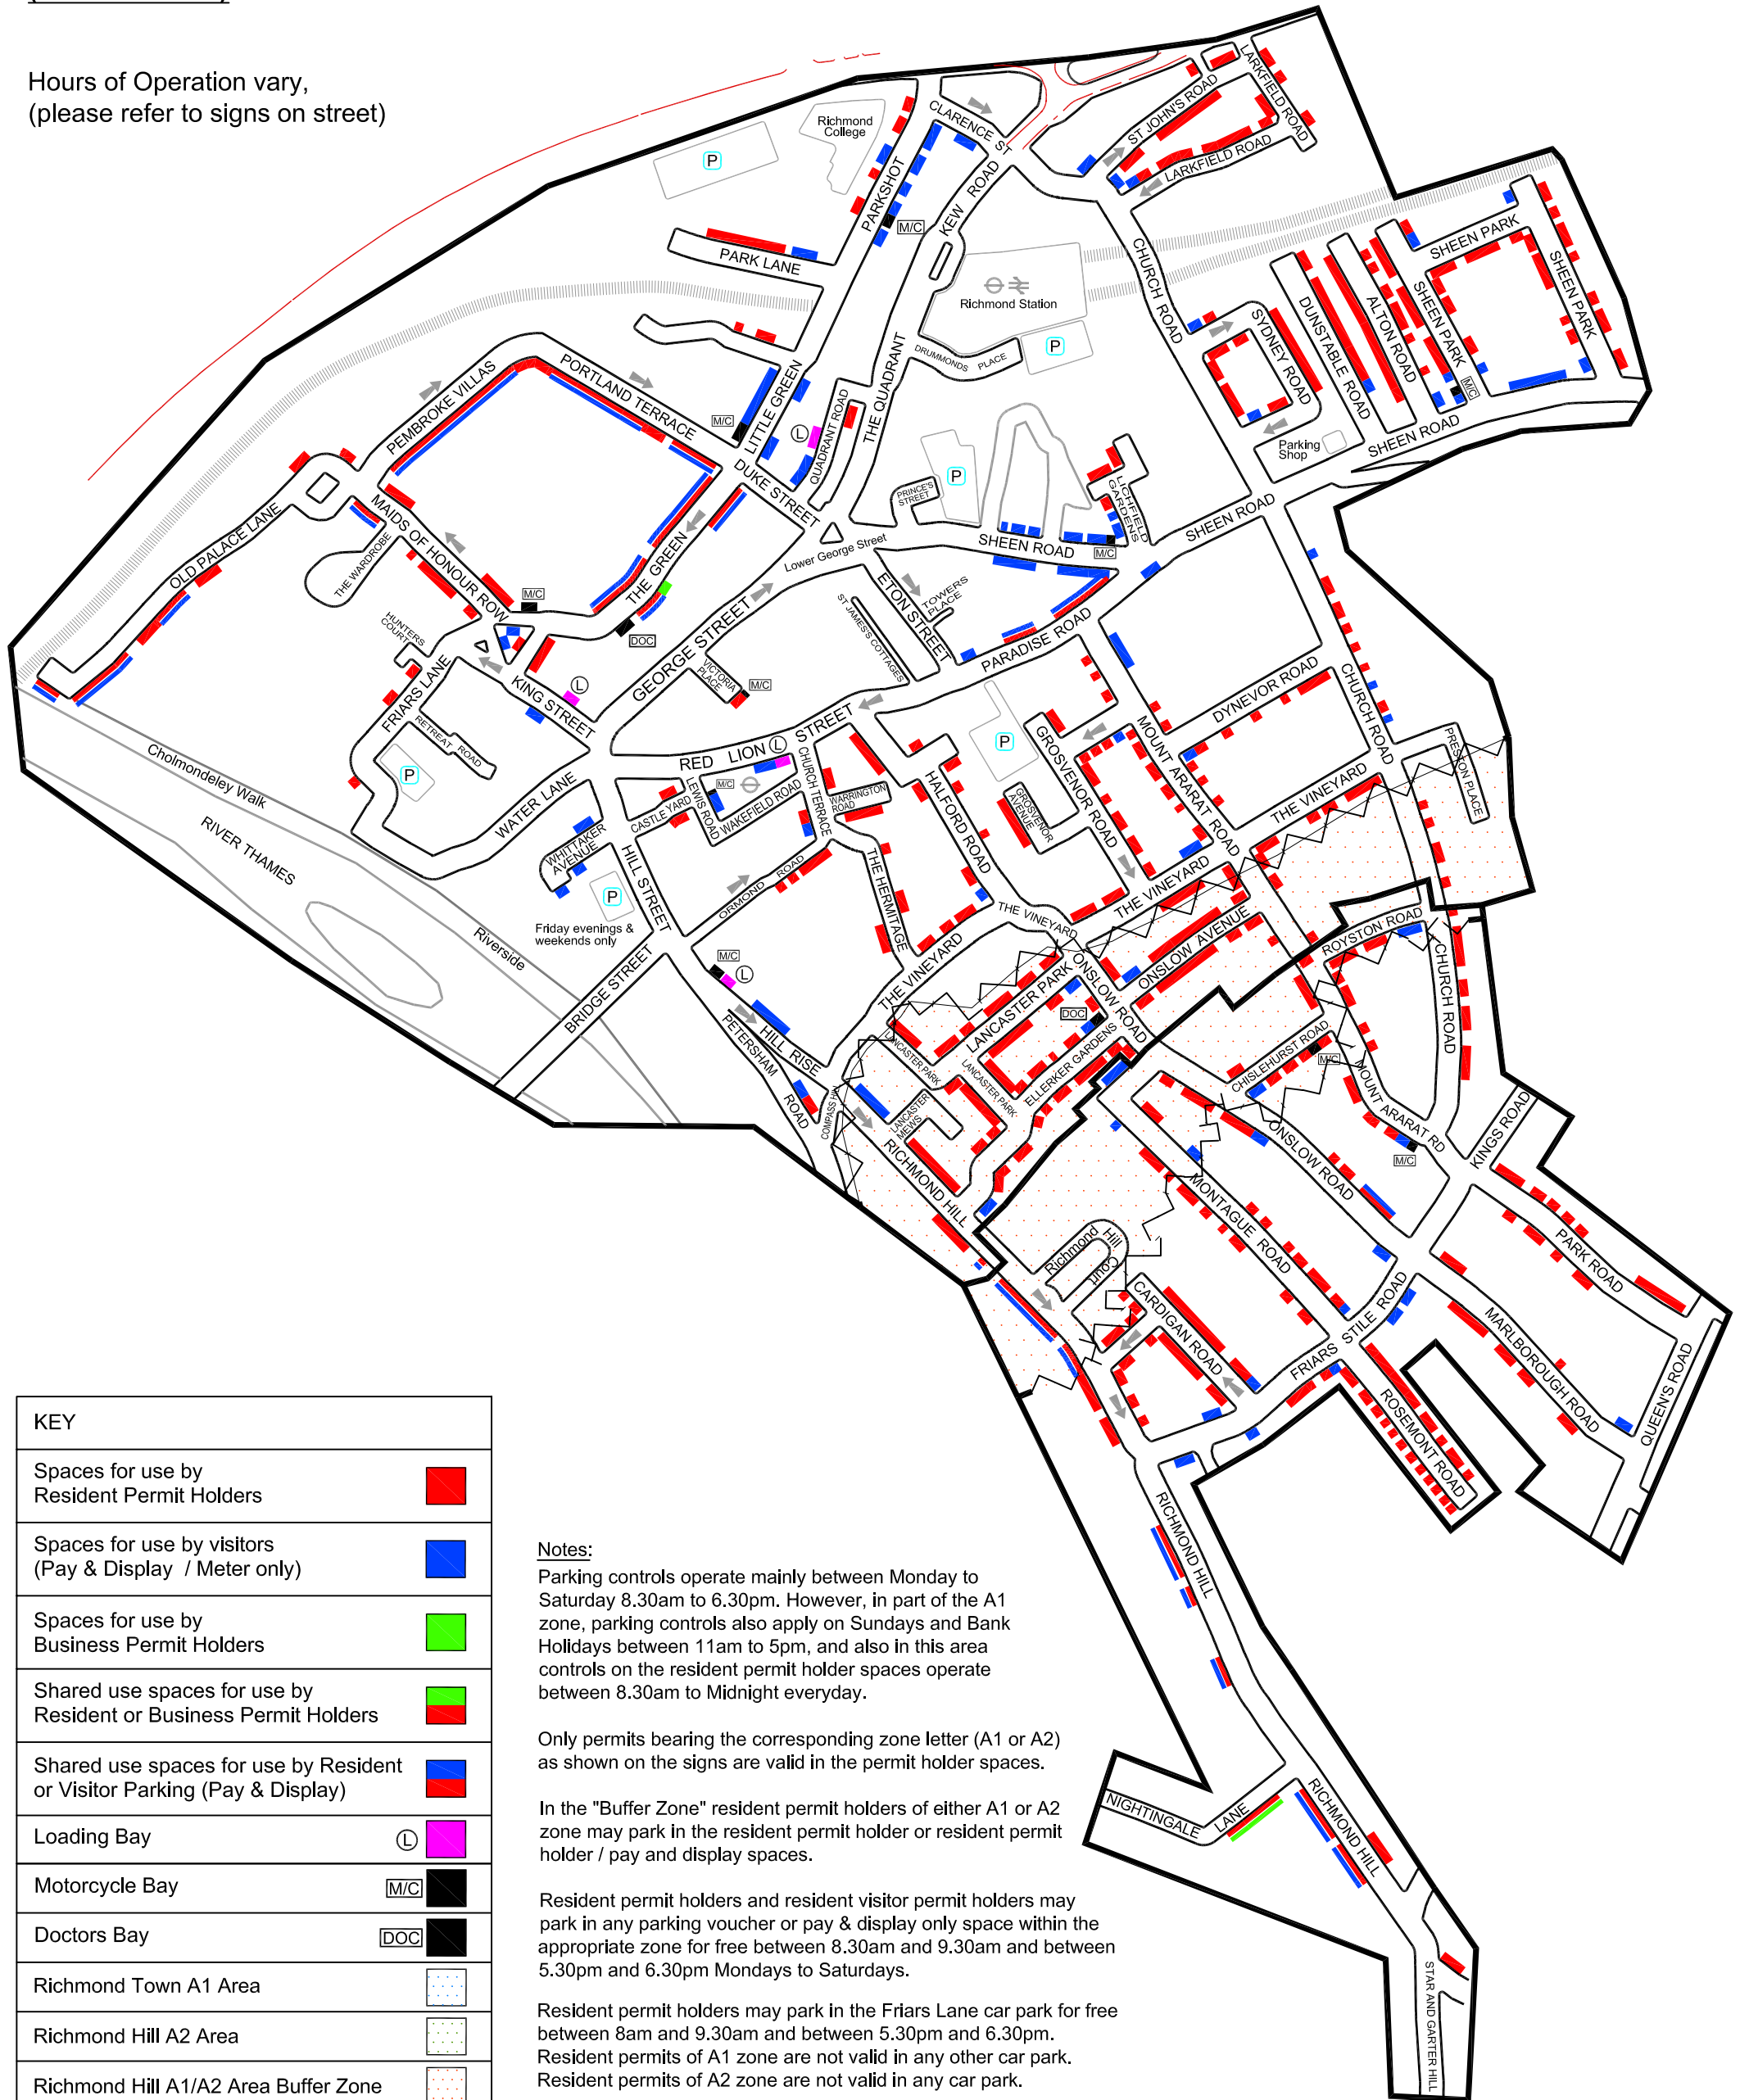

**Richmond CPZ  
(A1 & A2 Zones)**

Hours of Operation vary,  
(please refer to signs on street)

**Notes:**  
 Parking controls operate mainly between Monday to Saturday 8.30am to 6.30pm. However, in part of the A1 zone, parking controls also apply on Sundays and Bank Holidays between 11am to 5pm, and also in this area controls on the resident permit holder spaces operate between 8.30am to Midnight everyday.

Only permits bearing the corresponding zone letter (A1 or A2) as shown on the signs are valid in the permit holder spaces.

In the "Buffer Zone" resident permit holders of either A1 or A2 zone may park in the resident permit holder or resident permit holder / pay and display spaces.

Resident permit holders and resident visitor permit holders may park in any parking voucher or pay & display only space within the appropriate zone for free between 8.30am and 9.30am and between 5.30pm and 6.30pm Mondays to Saturdays.

Resident permit holders may park in the Friars Lane car park for free between 8am and 9.30am and between 5.30pm and 6.30pm. Resident permits of A1 zone are not valid in any other car park. Resident permits of A2 zone are not valid in any car park.