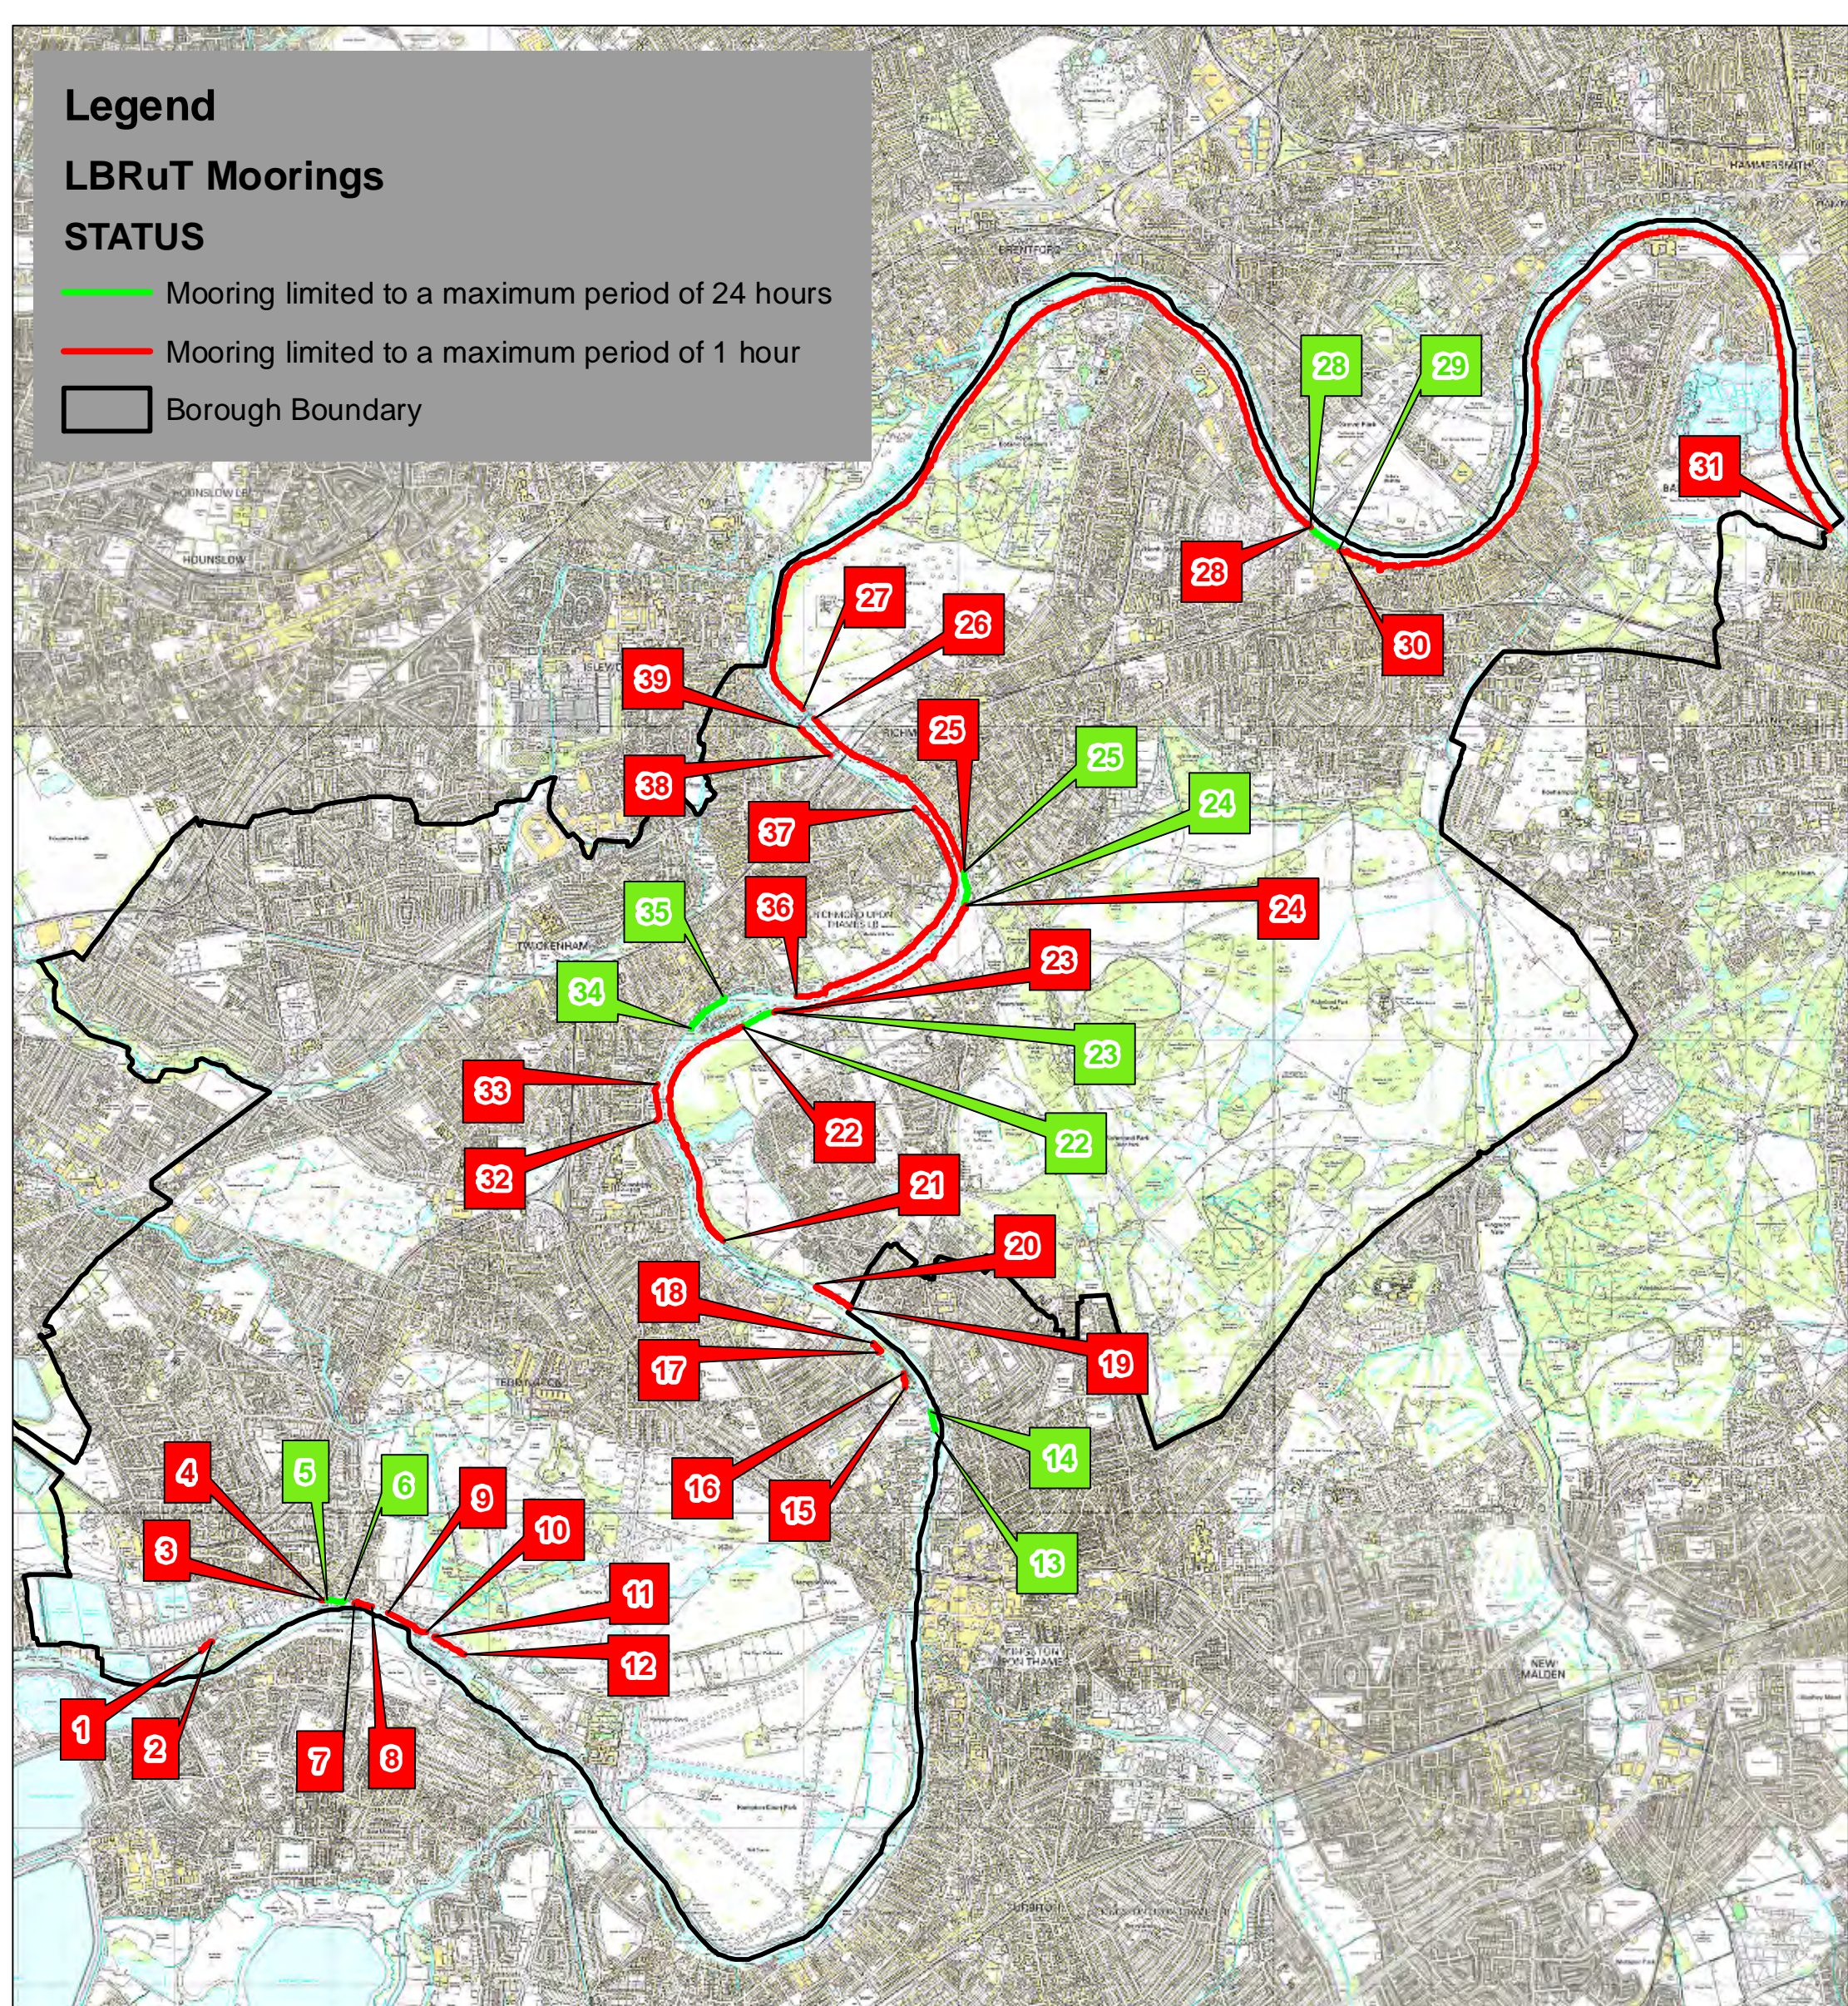

Legend

LBRuT Moorings

STATUS

-  Mooring limited to a maximum period of 24 hours
-  Mooring limited to a maximum period of 1 hour
-  Borough Boundary

Mooring Byelaws Borough-wide Plan

Civic Centre, 44 York Street
Twickenham TW1 3BZ
Tel: 020 8891 1411
Textphone: 020 8891 7120
www.richmond.gov.uk

Produced from our Corporate
Geographic Information System

© Crown copyright and database rights 2012
Ordnance Survey 100019441

Scale **1:40,000**

Printed: 01/11/2013