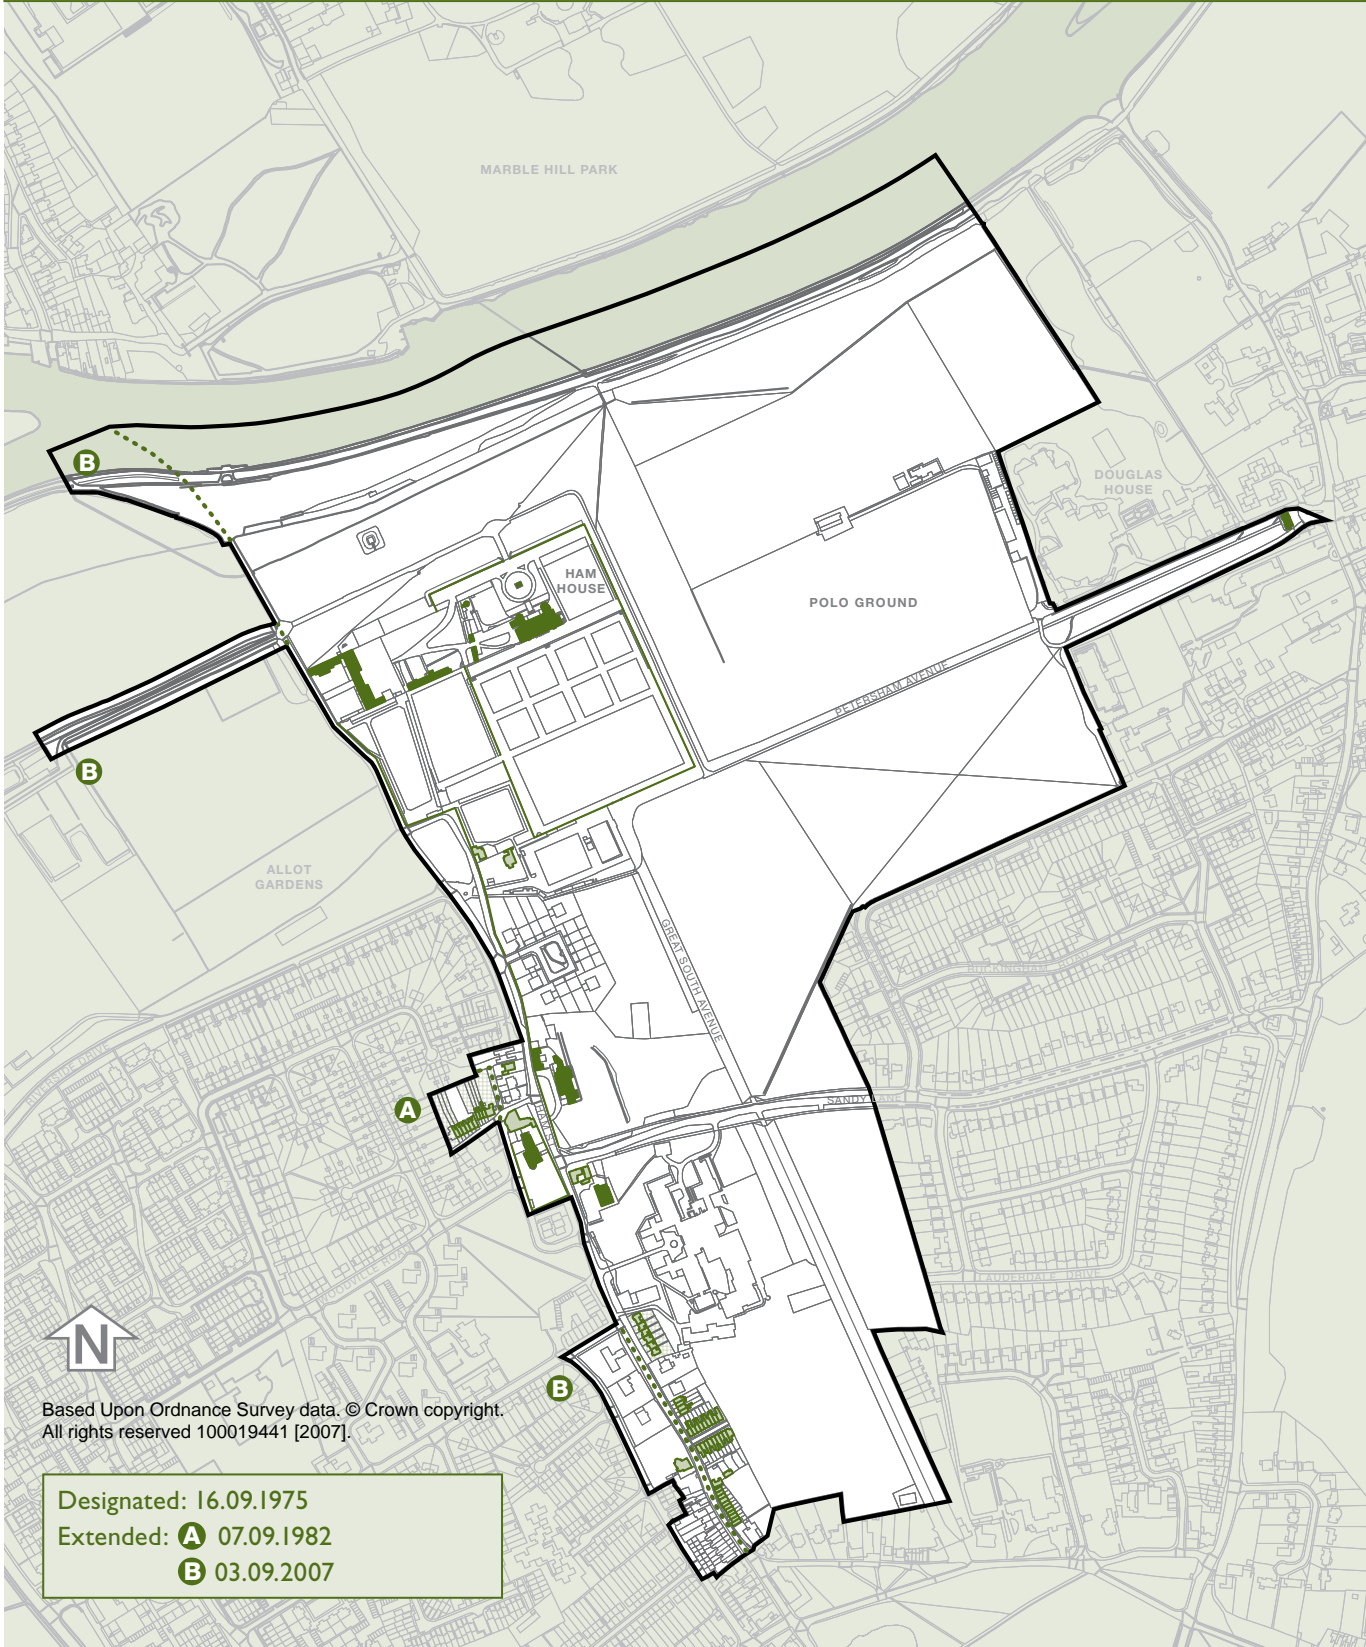

HAM HOUSE CONSERVATION AREA NO.23

KEY

- Conservation Area boundary
- Buildings of Townscape Merit
- Listed Building
- New Article 4(2) Direction