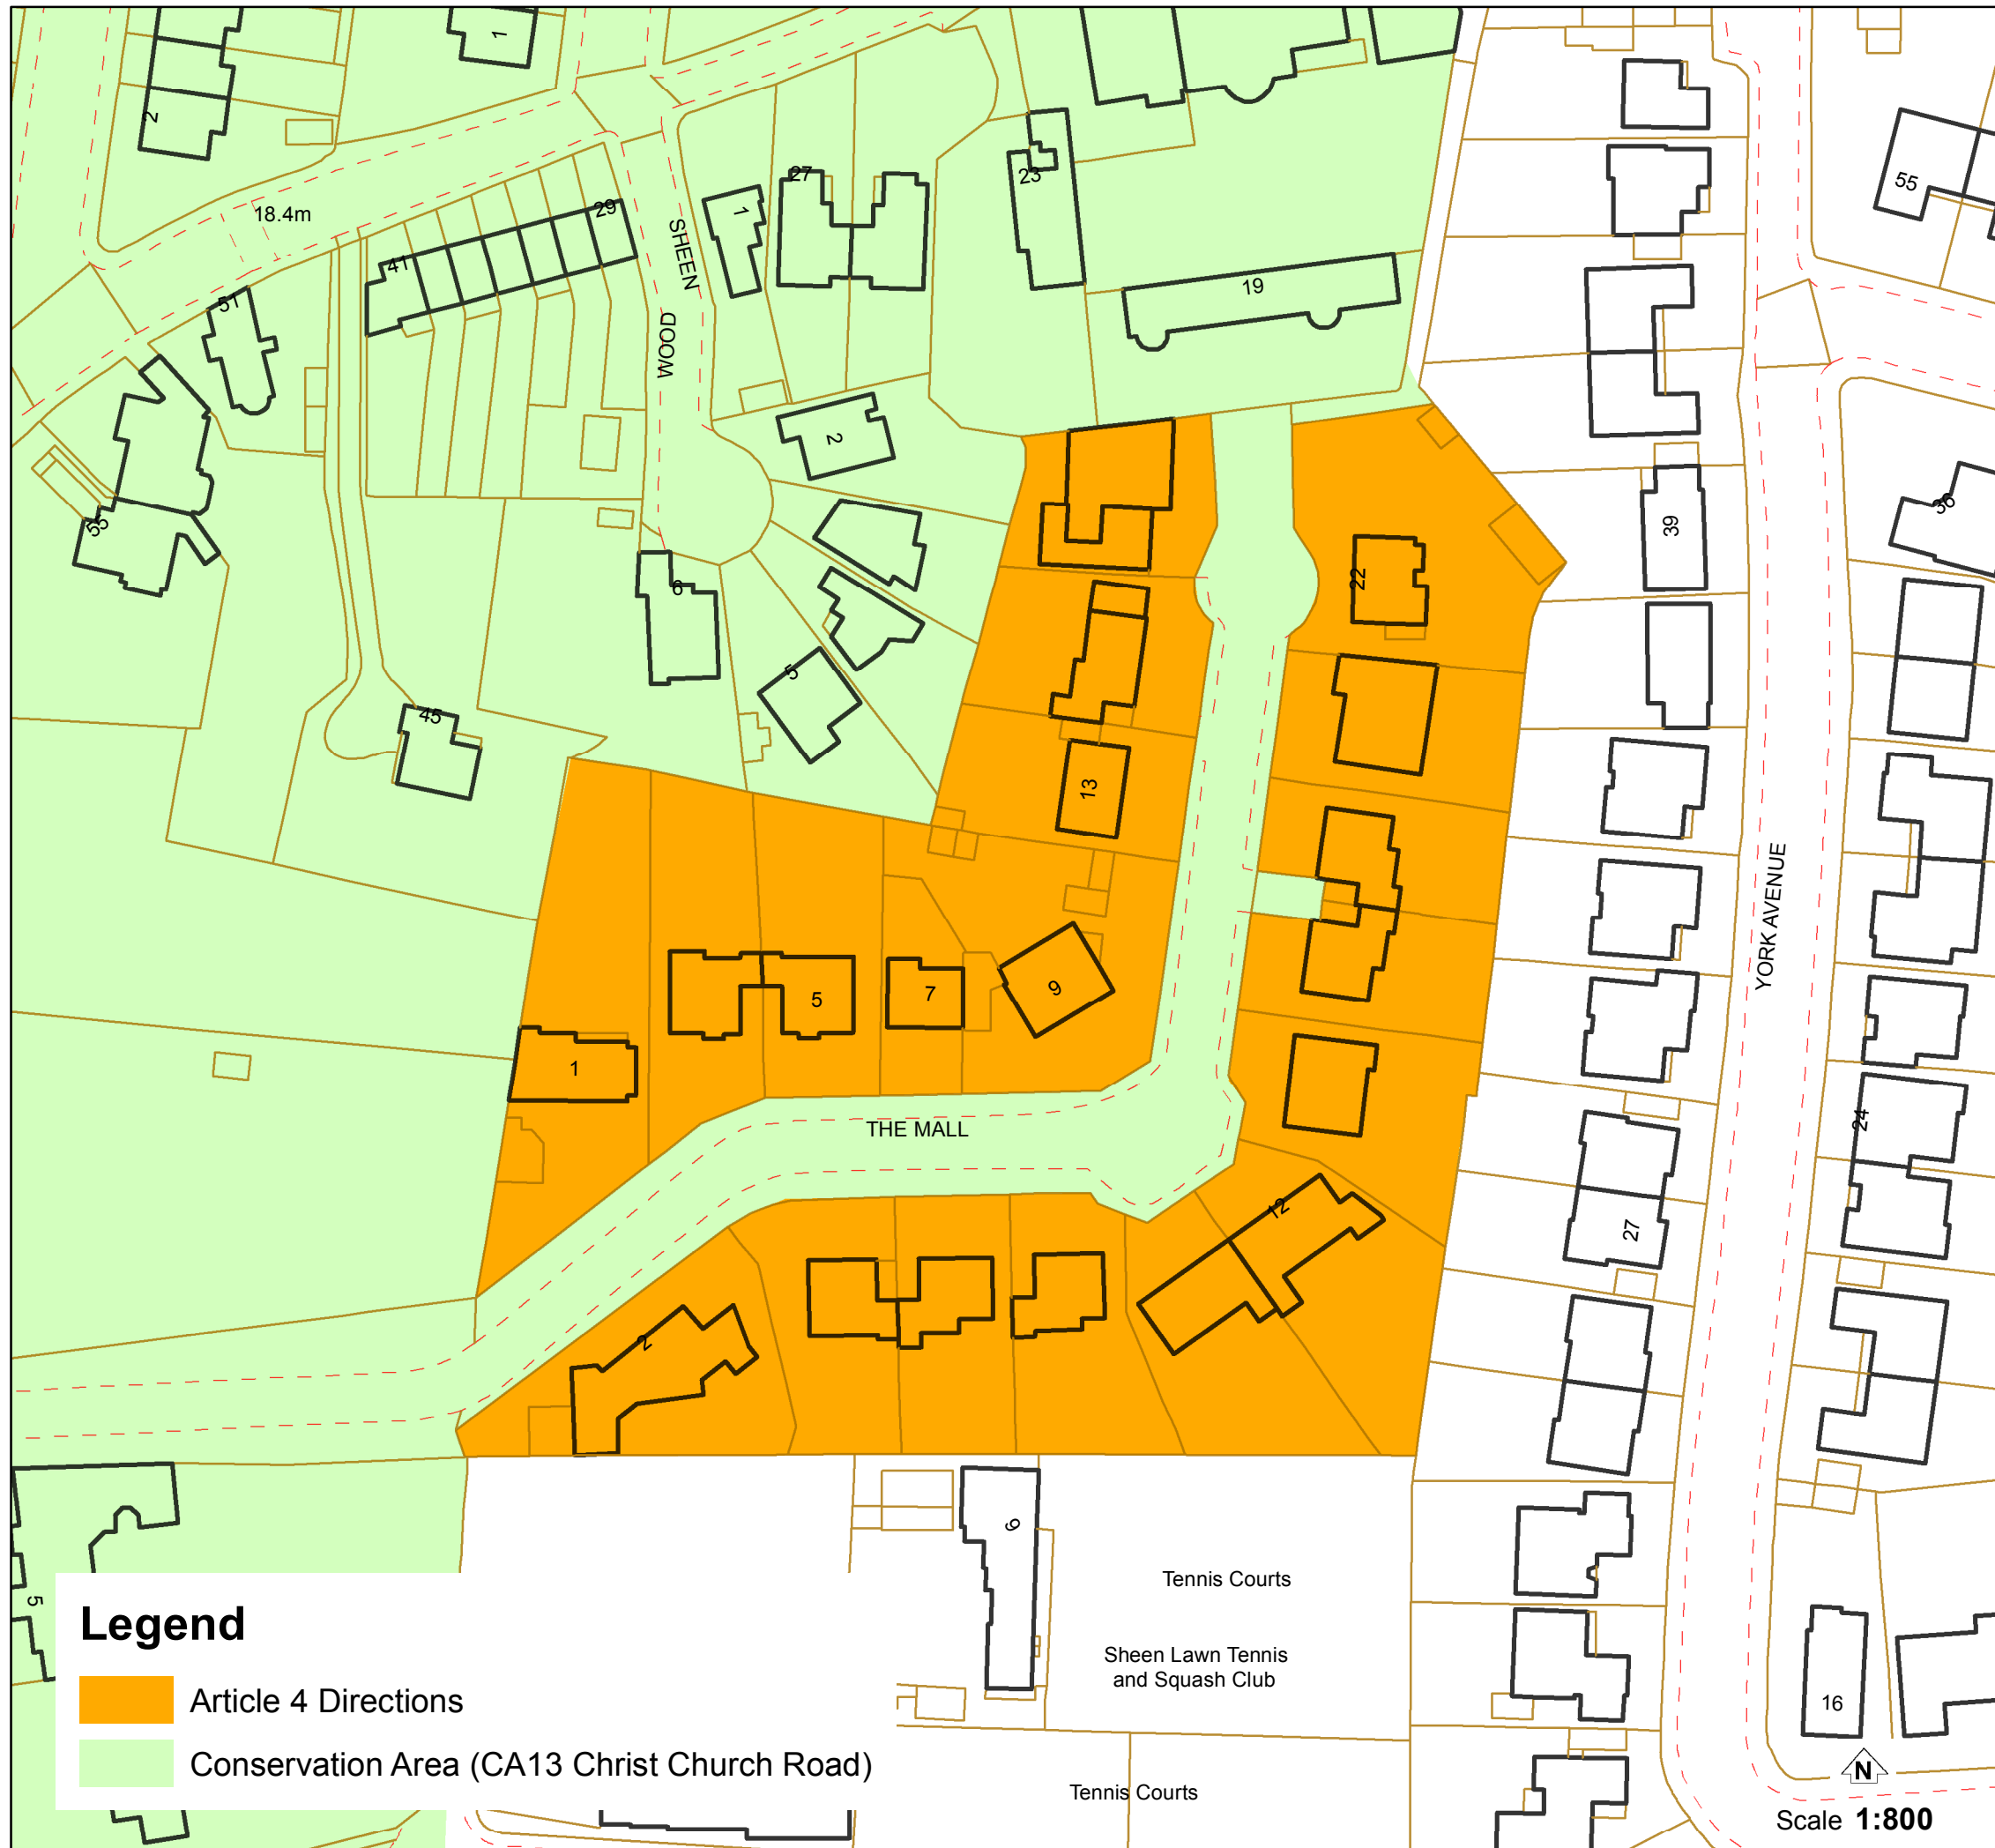

# ARTICLE 4 DIRECTIONS CA13 CHRIST CHURCH ROAD

**Effective Date: 23.12.2003**

The Mall 1-10 (incl), 12-18 (incl), 20 & 22

Printed: 01/12/2015

Produced from our Corporate Geographic Information System  
© Crown copyright and database rights 2015  
Ordnance Survey 100019441

Scale 1:800