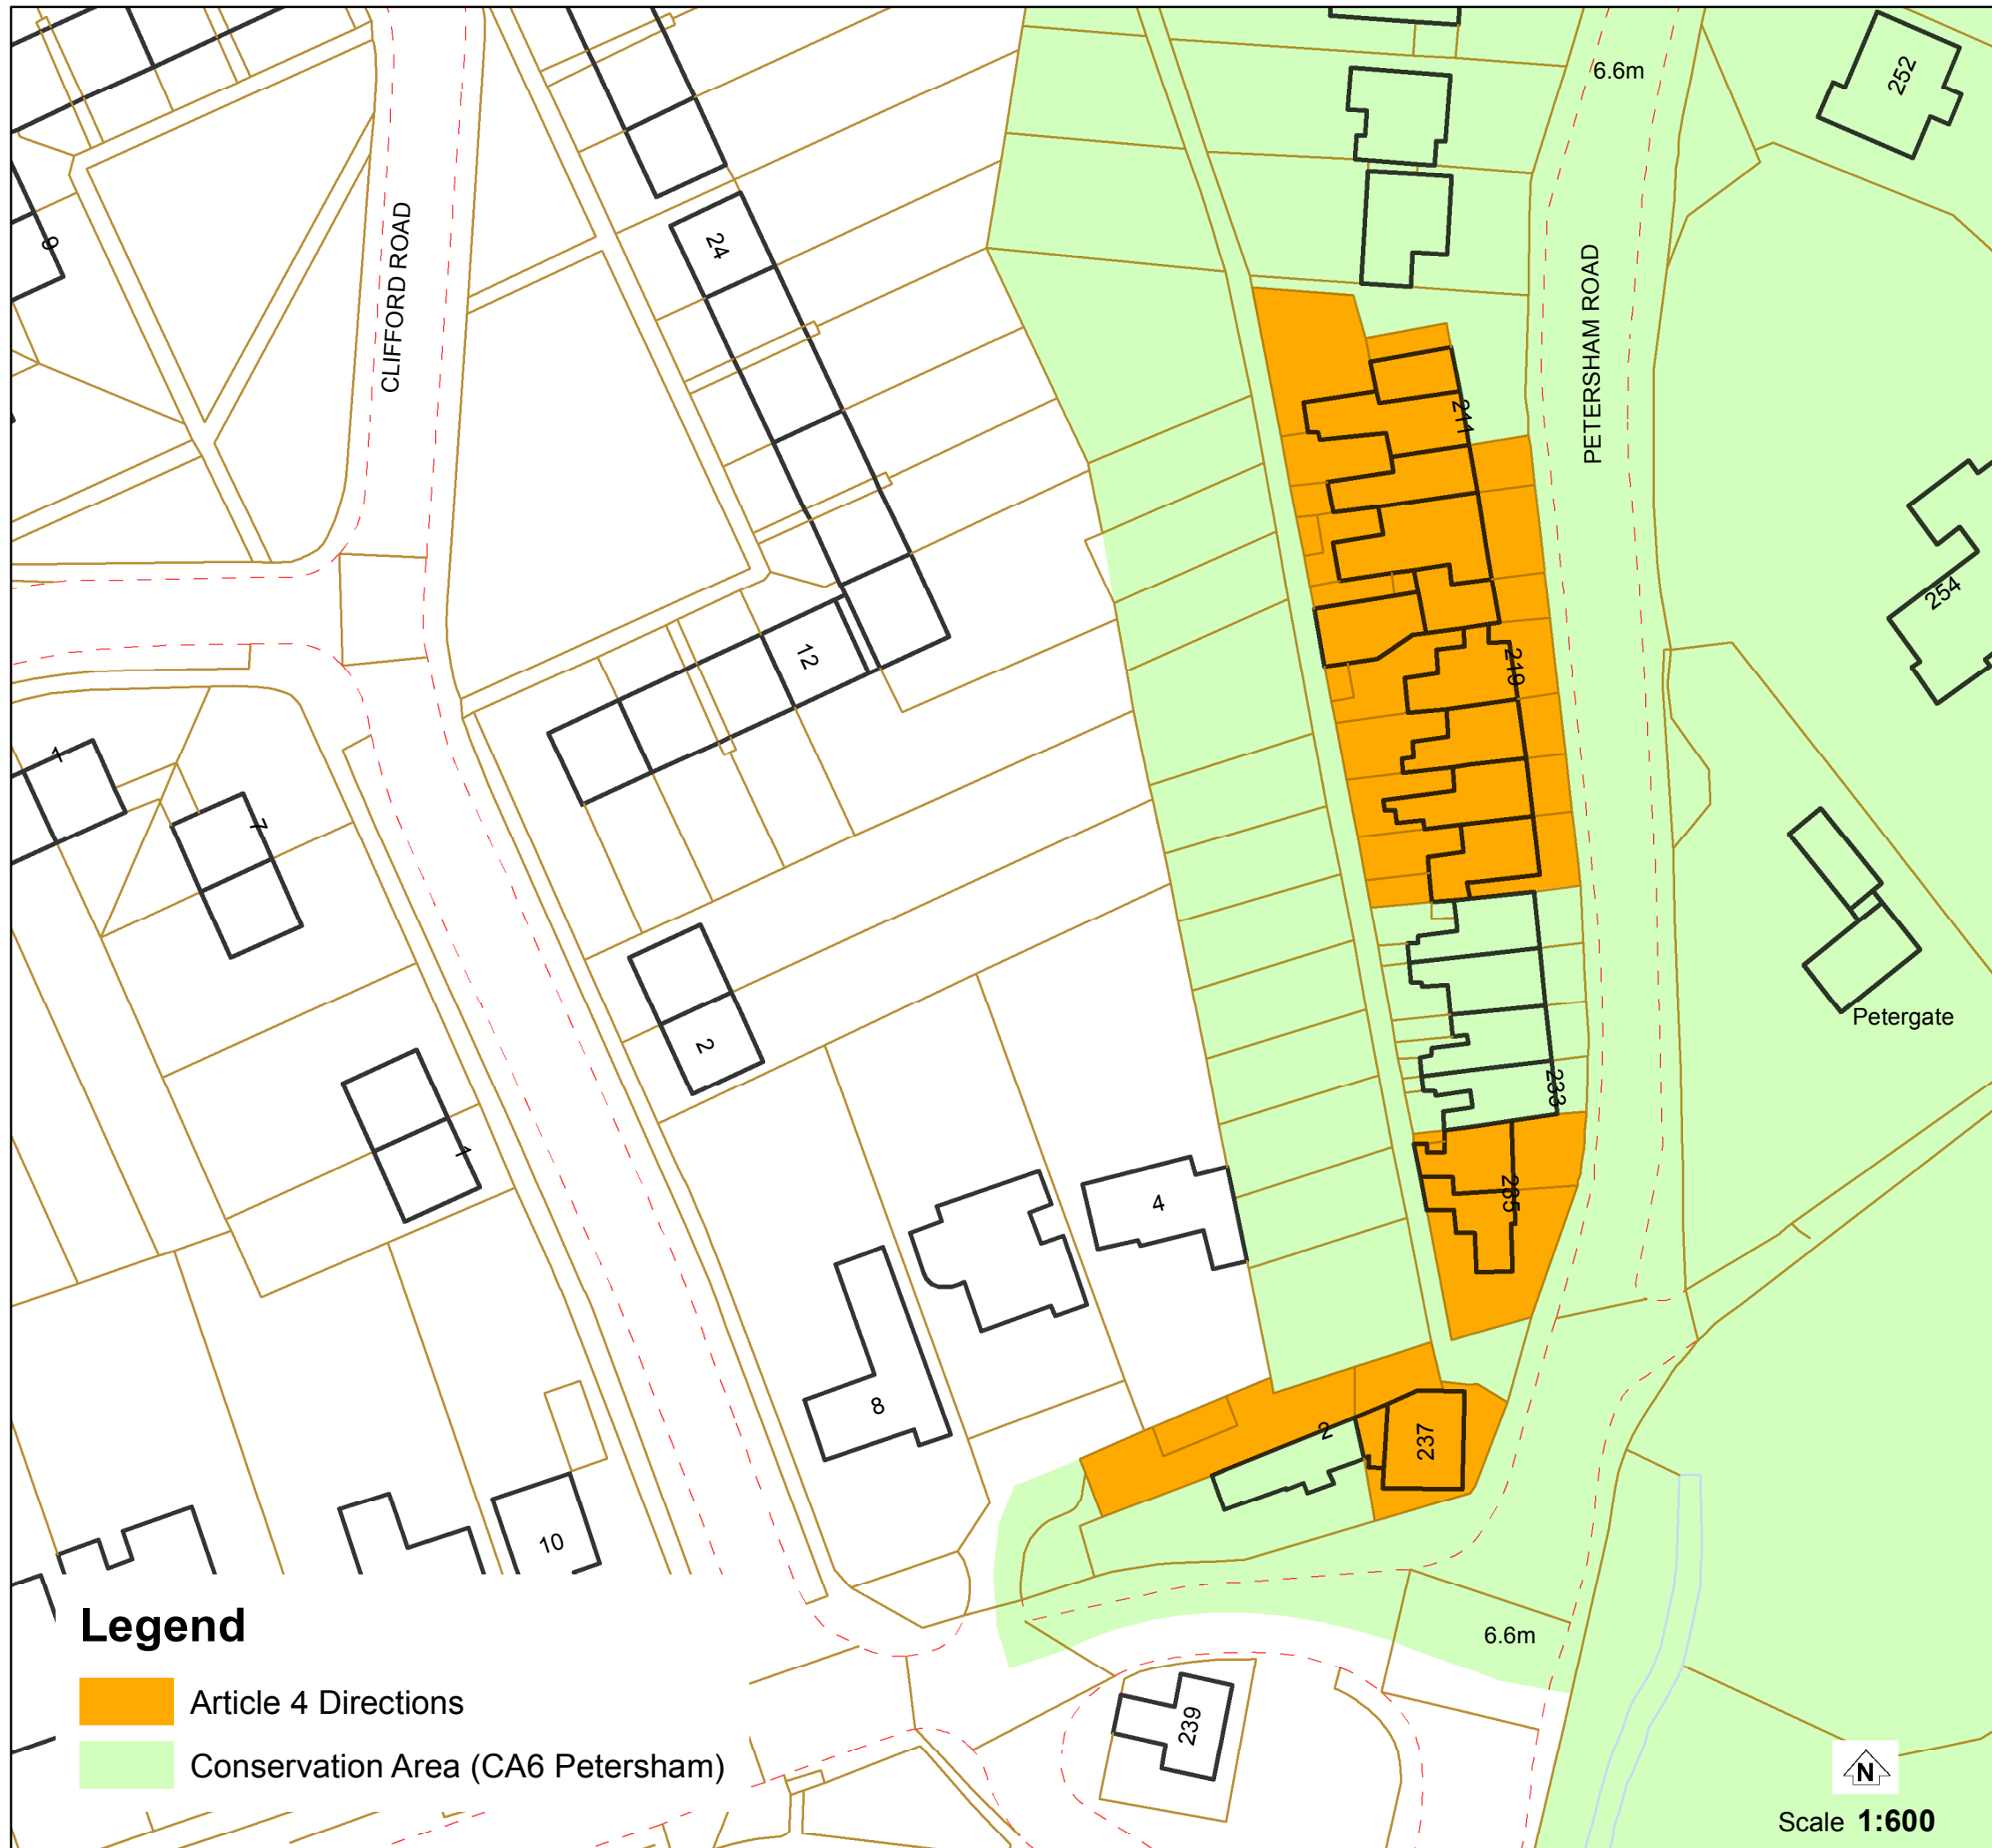

ARTICLE 4 DIRECTIONS CA6 PETERSHAM

Effective Date: 07.02.2008

Petersham Road 209-225 (odd),
235 & 237

Civic Centre, 44 York Street, Twickenham TW1 3BZ
Tel: 020 8891 1411 Textphone: 020 8891 7120
www.richmond.gov.uk

Printed: 01/12/2015

Produced from our Corporate Geographic Information System
© Crown copyright and database rights 2015
Ordnance Survey 100019441