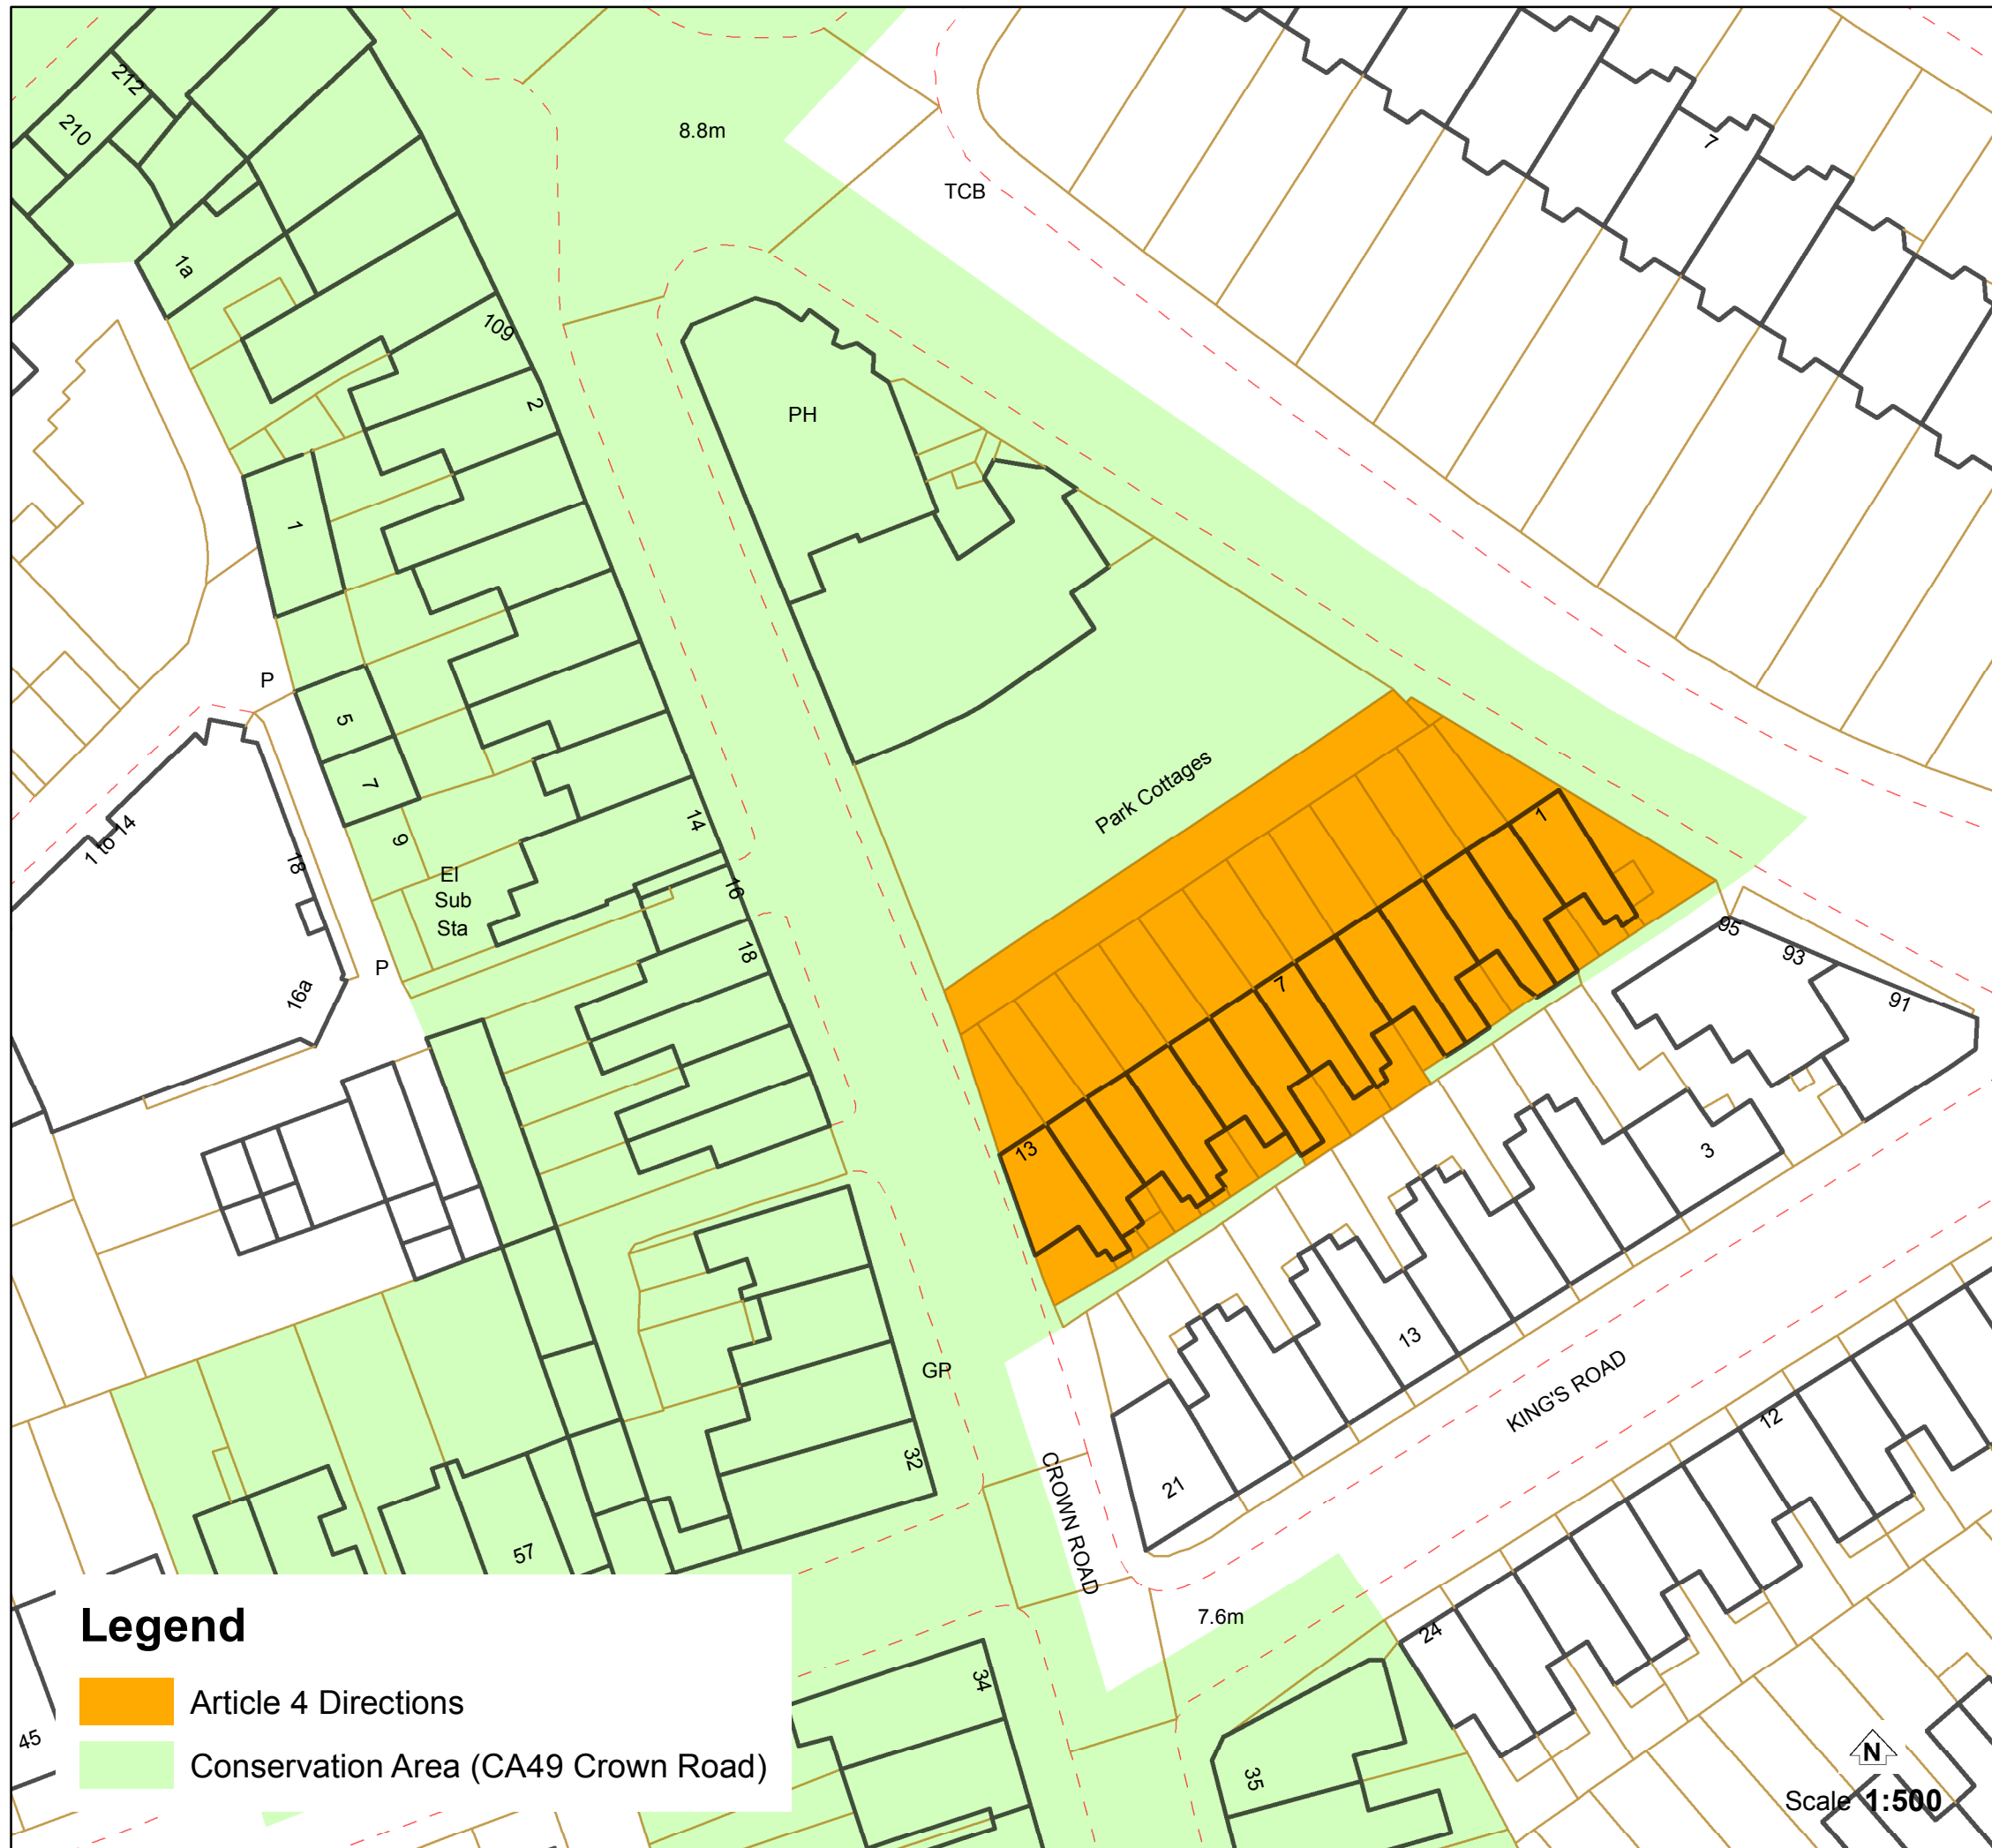

ARTICLE 4 DIRECTIONS CA49 CROWN ROAD

Effective Date: 12.03.1996

Park Cottages 1-13 (incl)

Civic Centre, 44 York Street, Twickenham TW1 3BZ
Tel: 020 8891 1411 Textphone: 020 8891 7120
www.richmond.gov.uk

Printed: 01/12/2015

Produced from our Corporate Geographic Information System
© Crown copyright and database rights 2015
Ordnance Survey 100019441