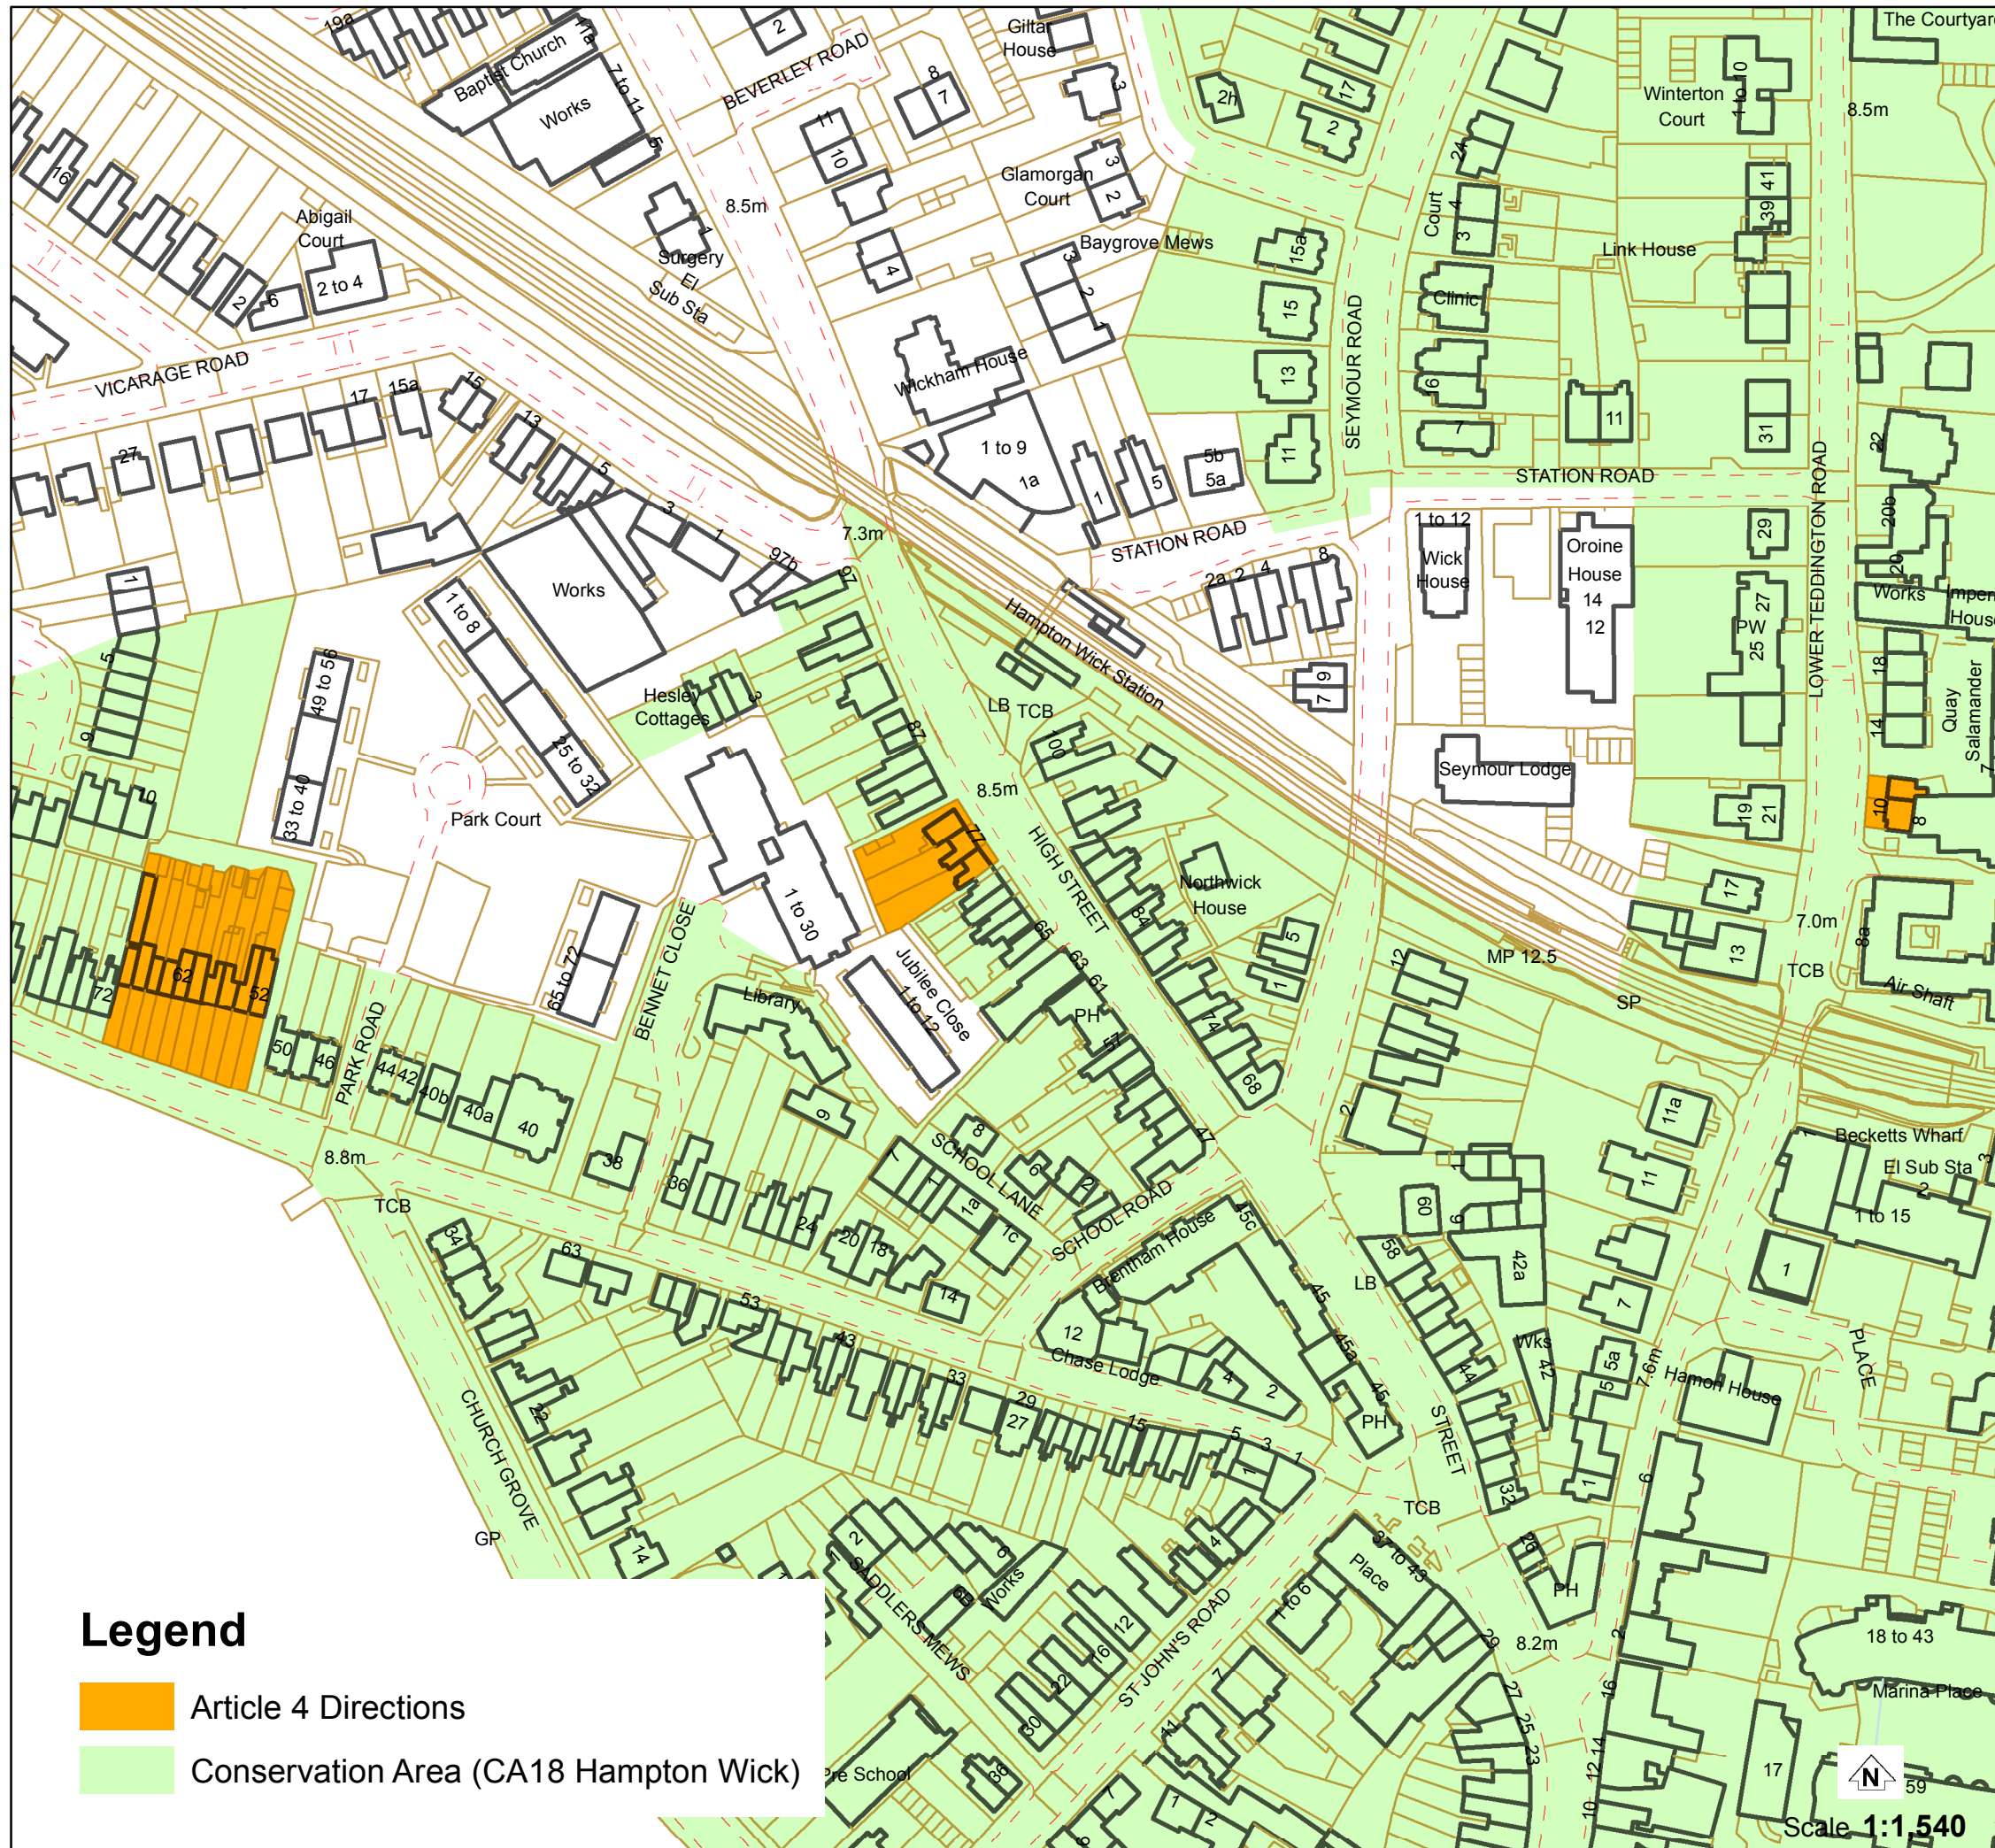

# ARTICLE 4 DIRECTIONS CA18 HAMPTON WICK

**Effective Date: 12.03.1996**

High Street 75-79 (odd)  
Lower Teddington Road 10 & 12  
Park Road 52-70 (even)

Printed: 01/12/2015

Produced from our Corporate Geographic Information System  
© Crown copyright and database rights 2015  
Ordnance Survey 100019441

Scale 1:1,540