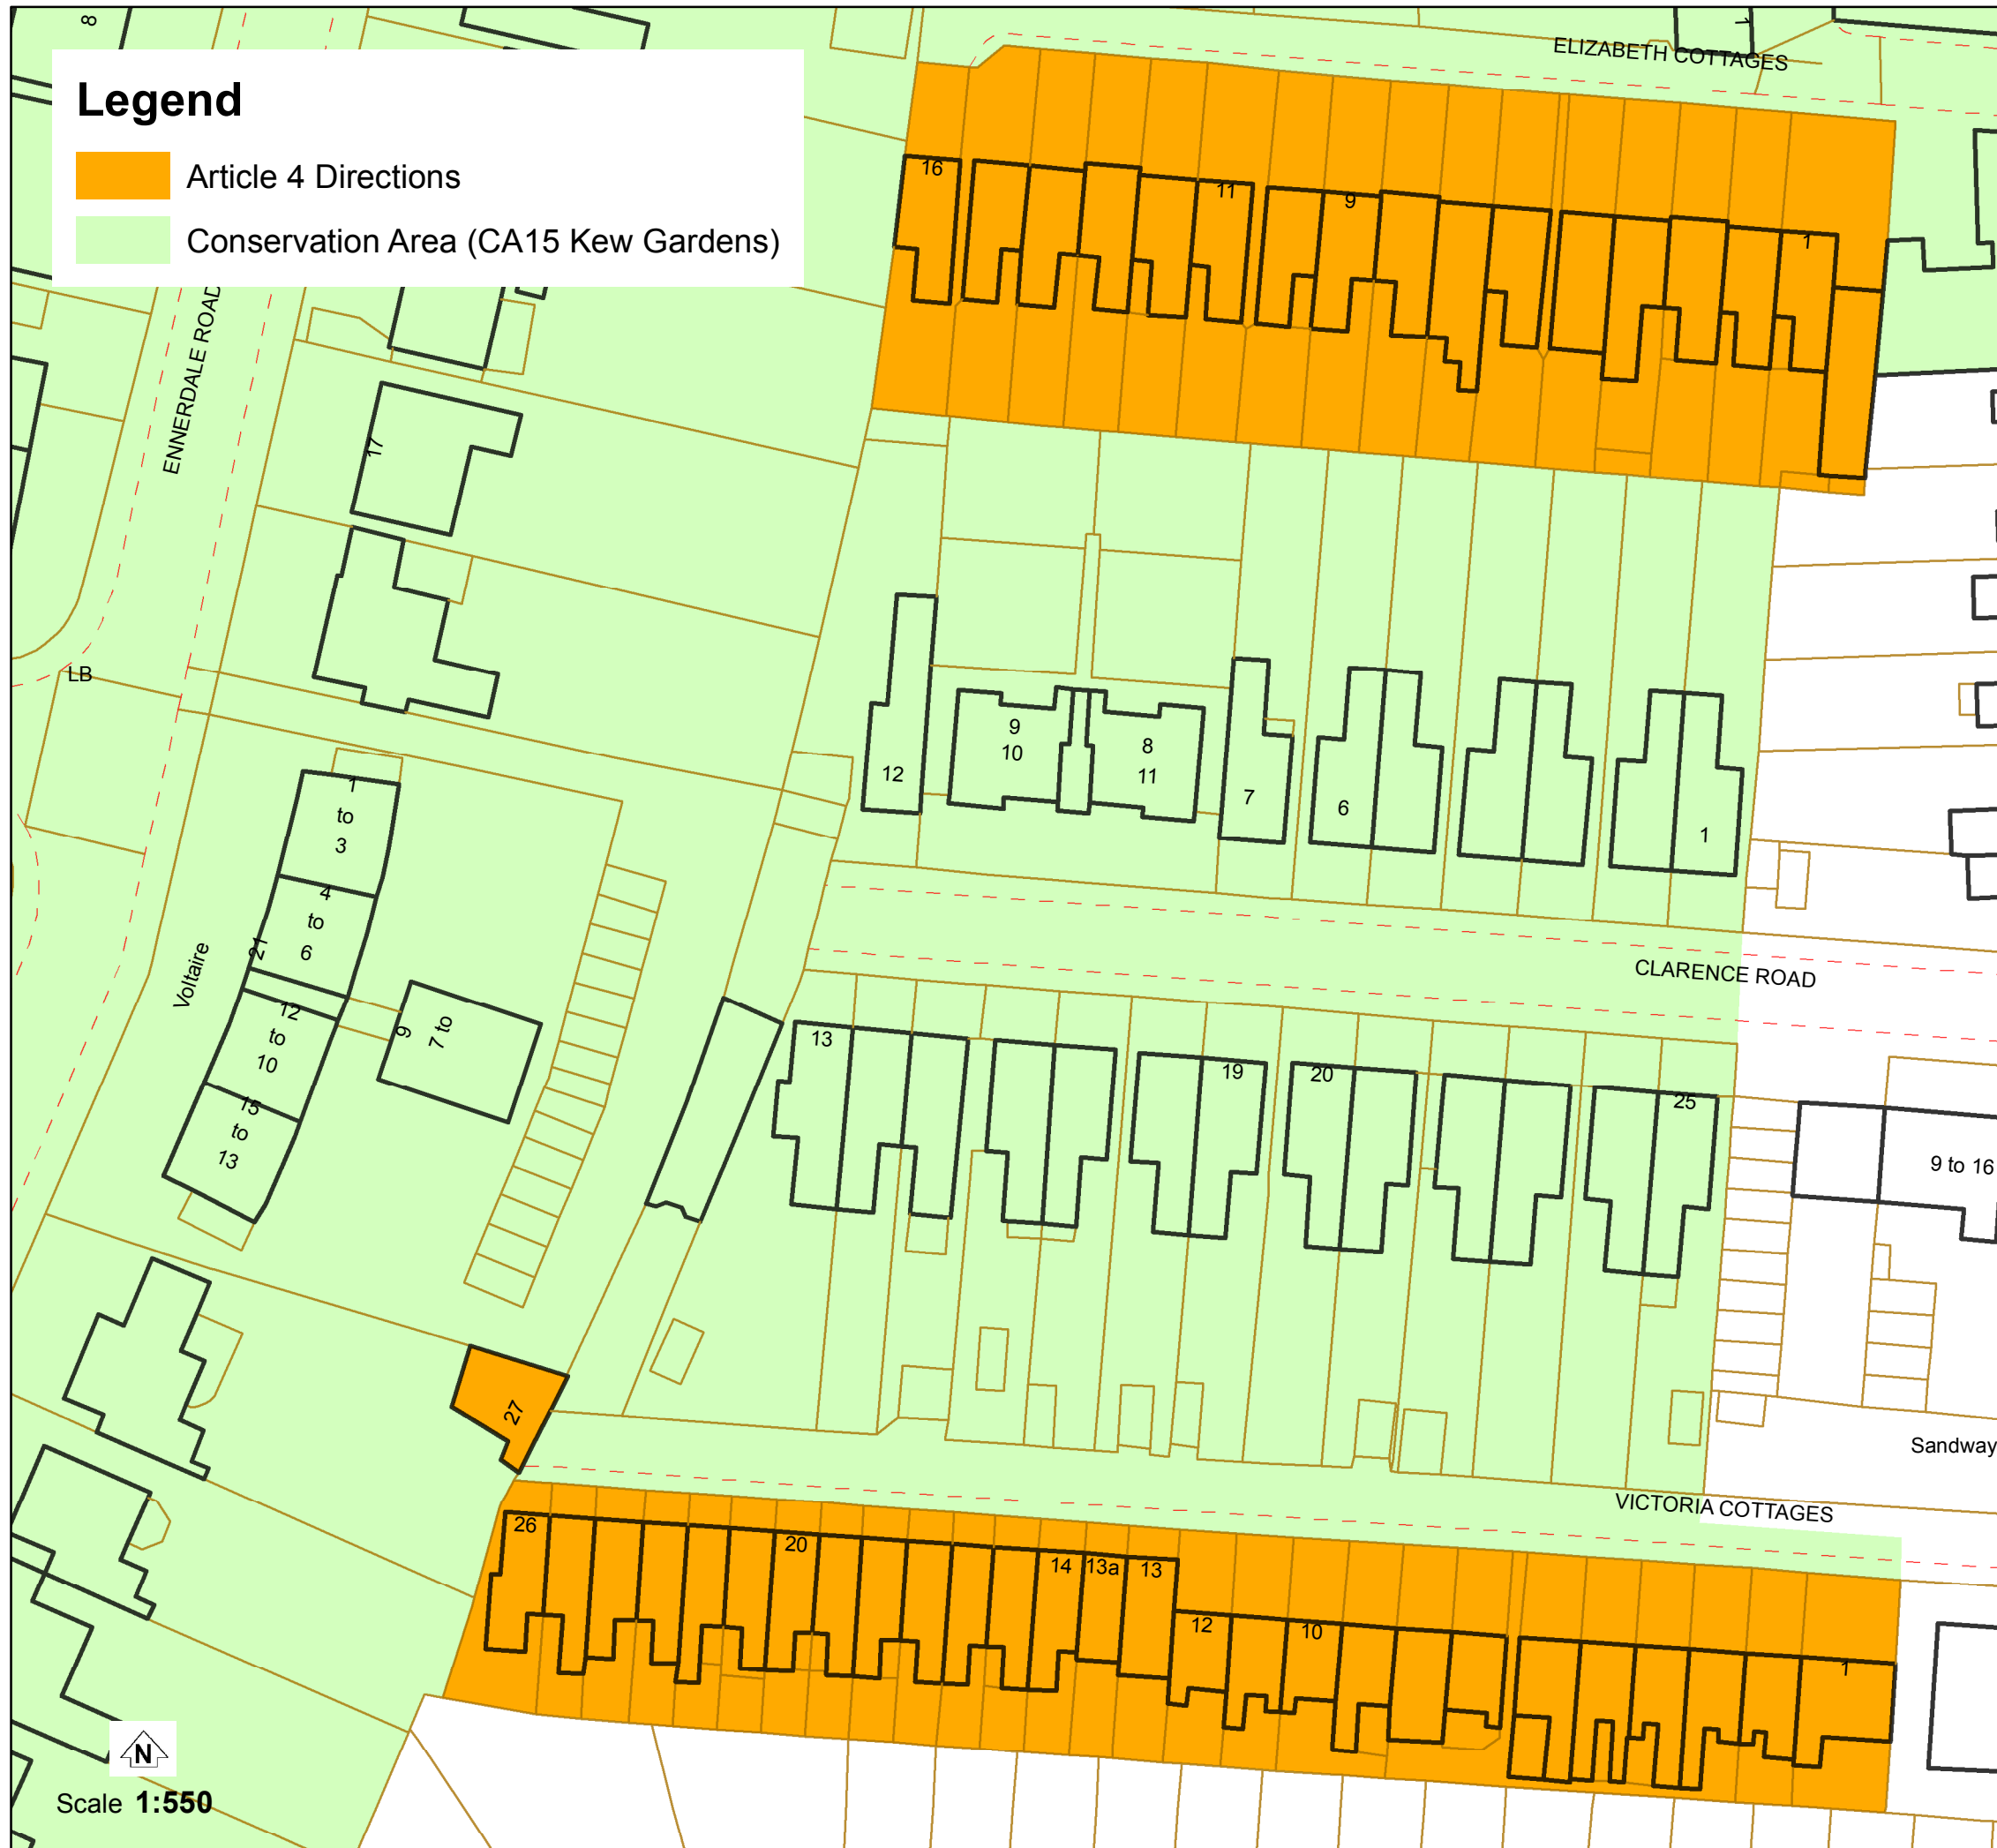

ARTICLE 4 DIRECTIONS CA15 KEW GARDENS

Effective Date: 22.06.2004

Elizabeth Cottages, Sandycombe Rd 1-16 (incl)
Victoria Cottages, Sandycombe Rd 1-12 (incl)
& 14-26 (incl), 13 & 13A & 27

Civic Centre, 44 York Street, Twickenham TW1 3BZ
Tel: 020 8891 1411 Textphone: 020 8891 7120
www.richmond.gov.uk

Printed: 01/12/2015

Produced from our Corporate Geographic Information System
© Crown copyright and database rights 2015
Ordnance Survey 100019441