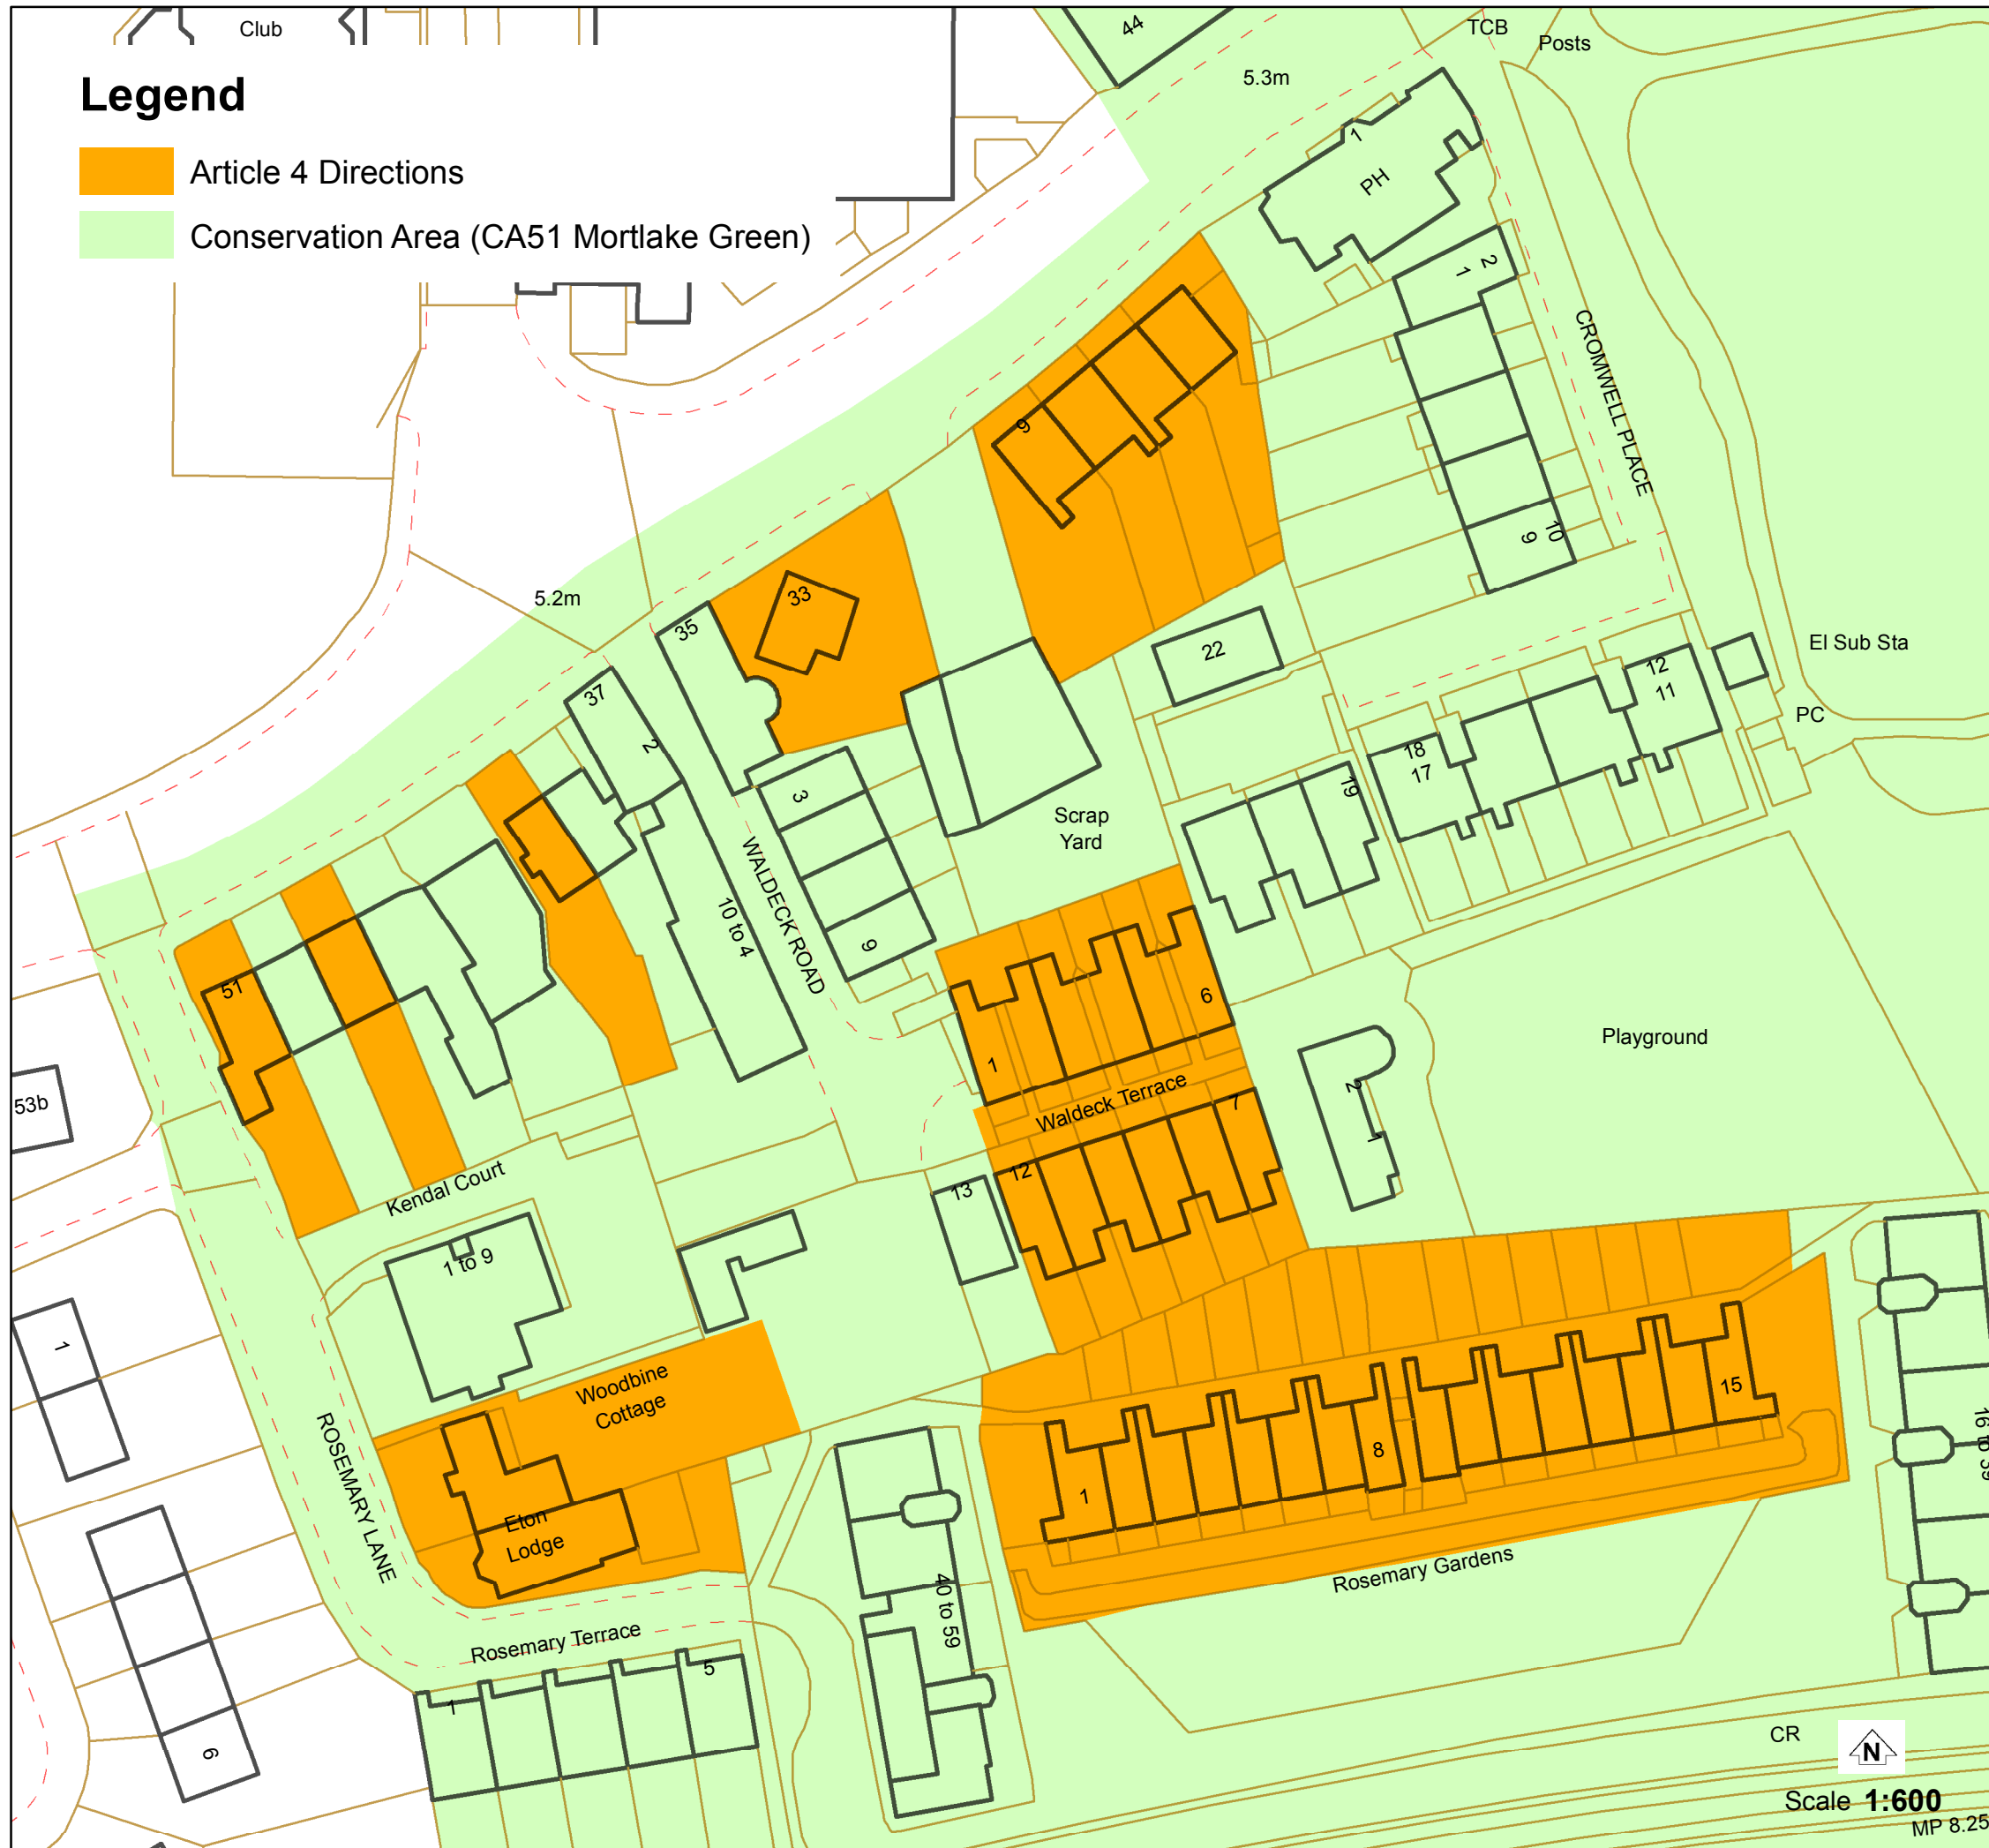

ARTICLE 4 DIRECTIONS CA51 MORTLAKE GREEN

Effective Date: 08.05.1998

Lower Richmond Road 3, 5, 7, 9, 33,
41, 47 & 51
Rosemary Gardens 1-15
Rosemary Lane, Eton Lodge
& Woodbine Cottage
Waldeck Terrace 1-12