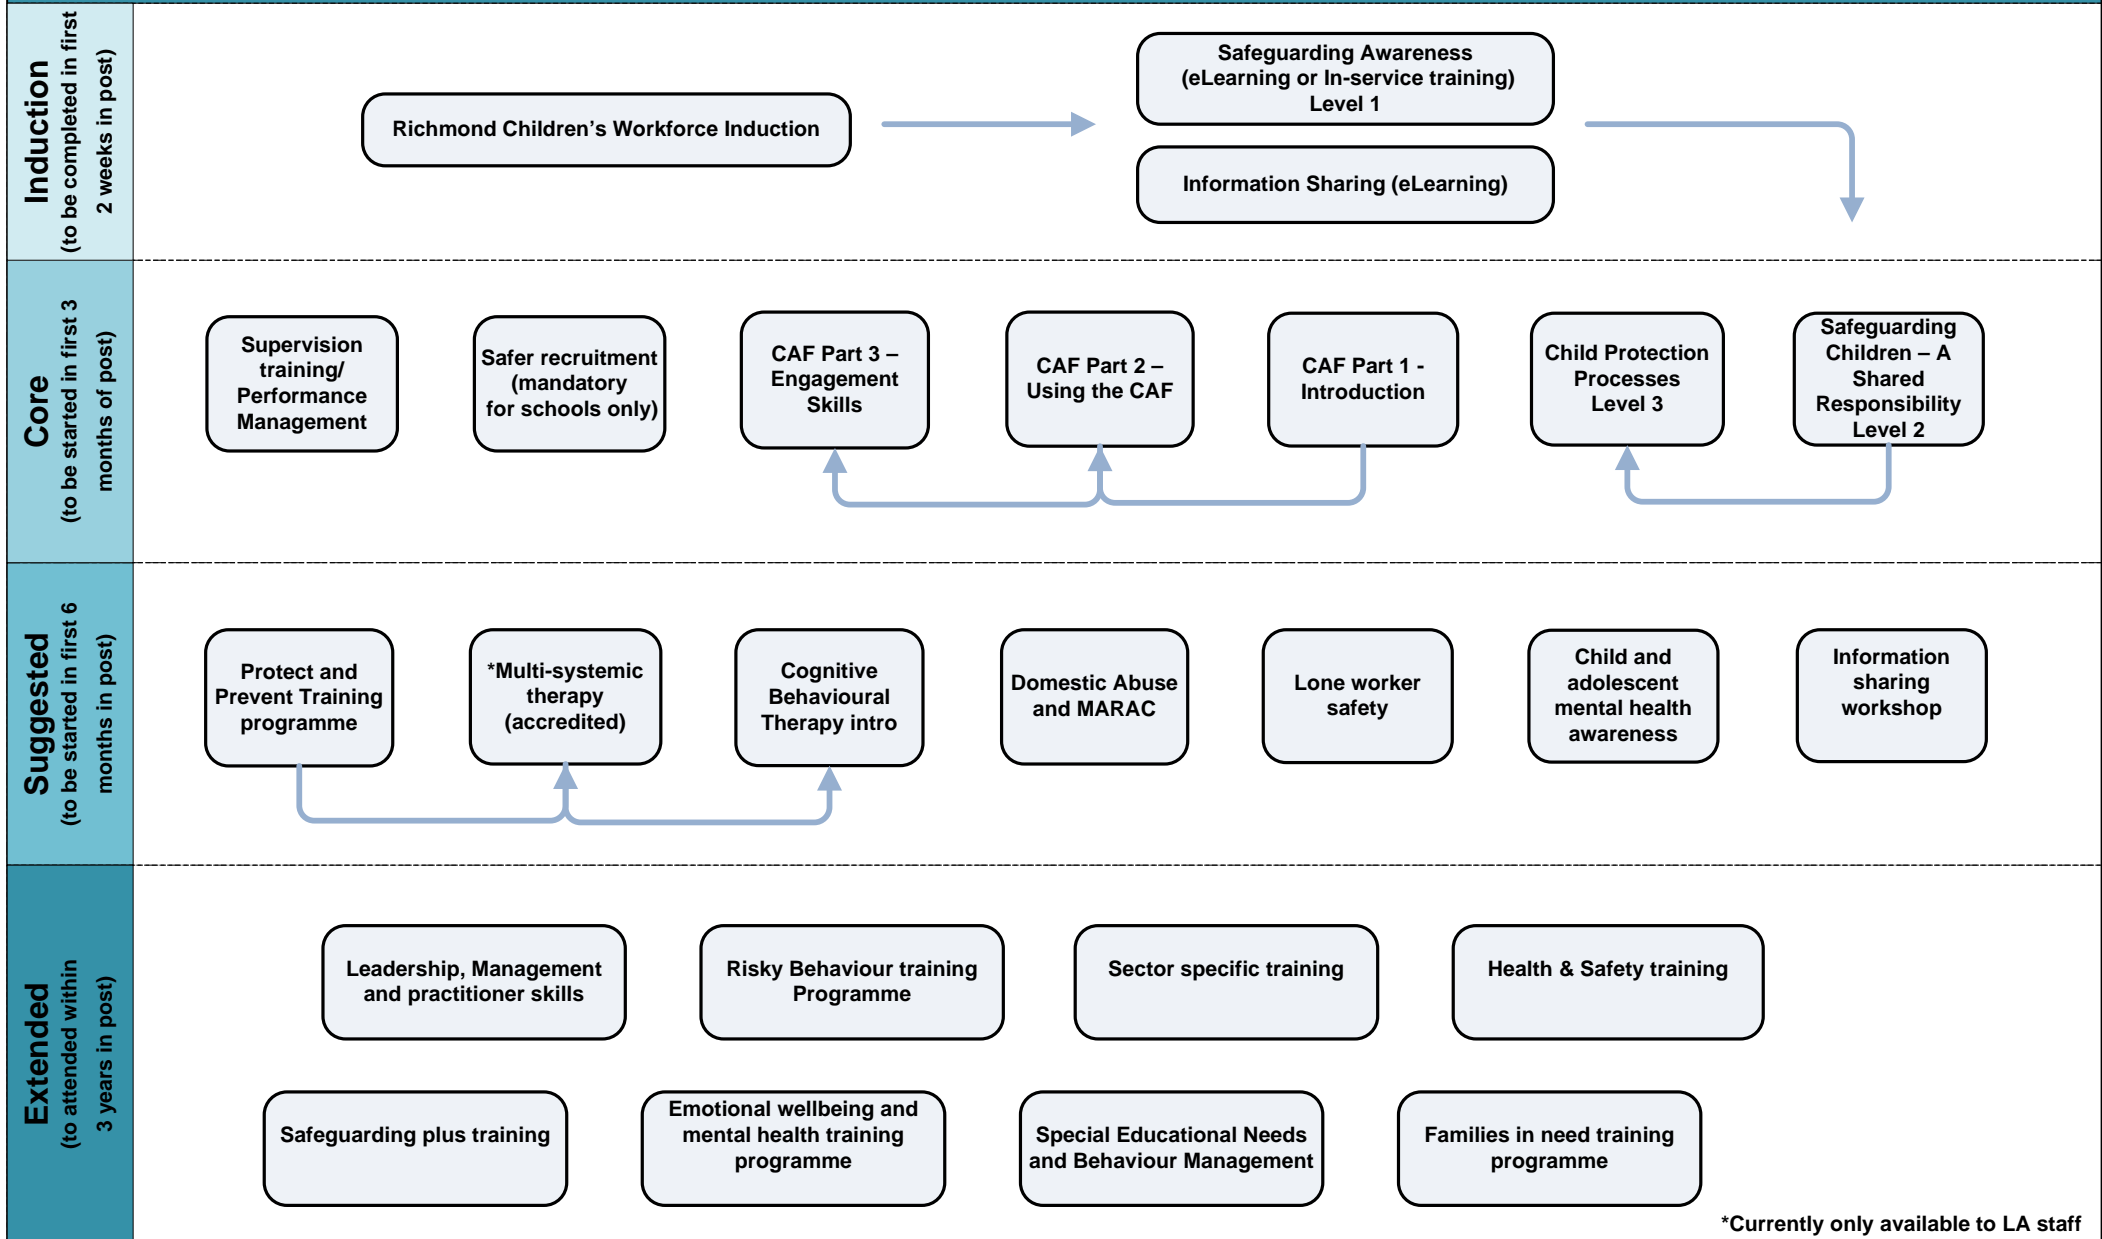

Children's Workforce safeguarding and full CPD training pathway

S:\Childrens Services & Culture\CDSI\Workforce Dev - Mgmt\WFD_Prevent & Protect\Training Mapping

DRAFT 9: 25/06/2013

*Currently only available to LA staff