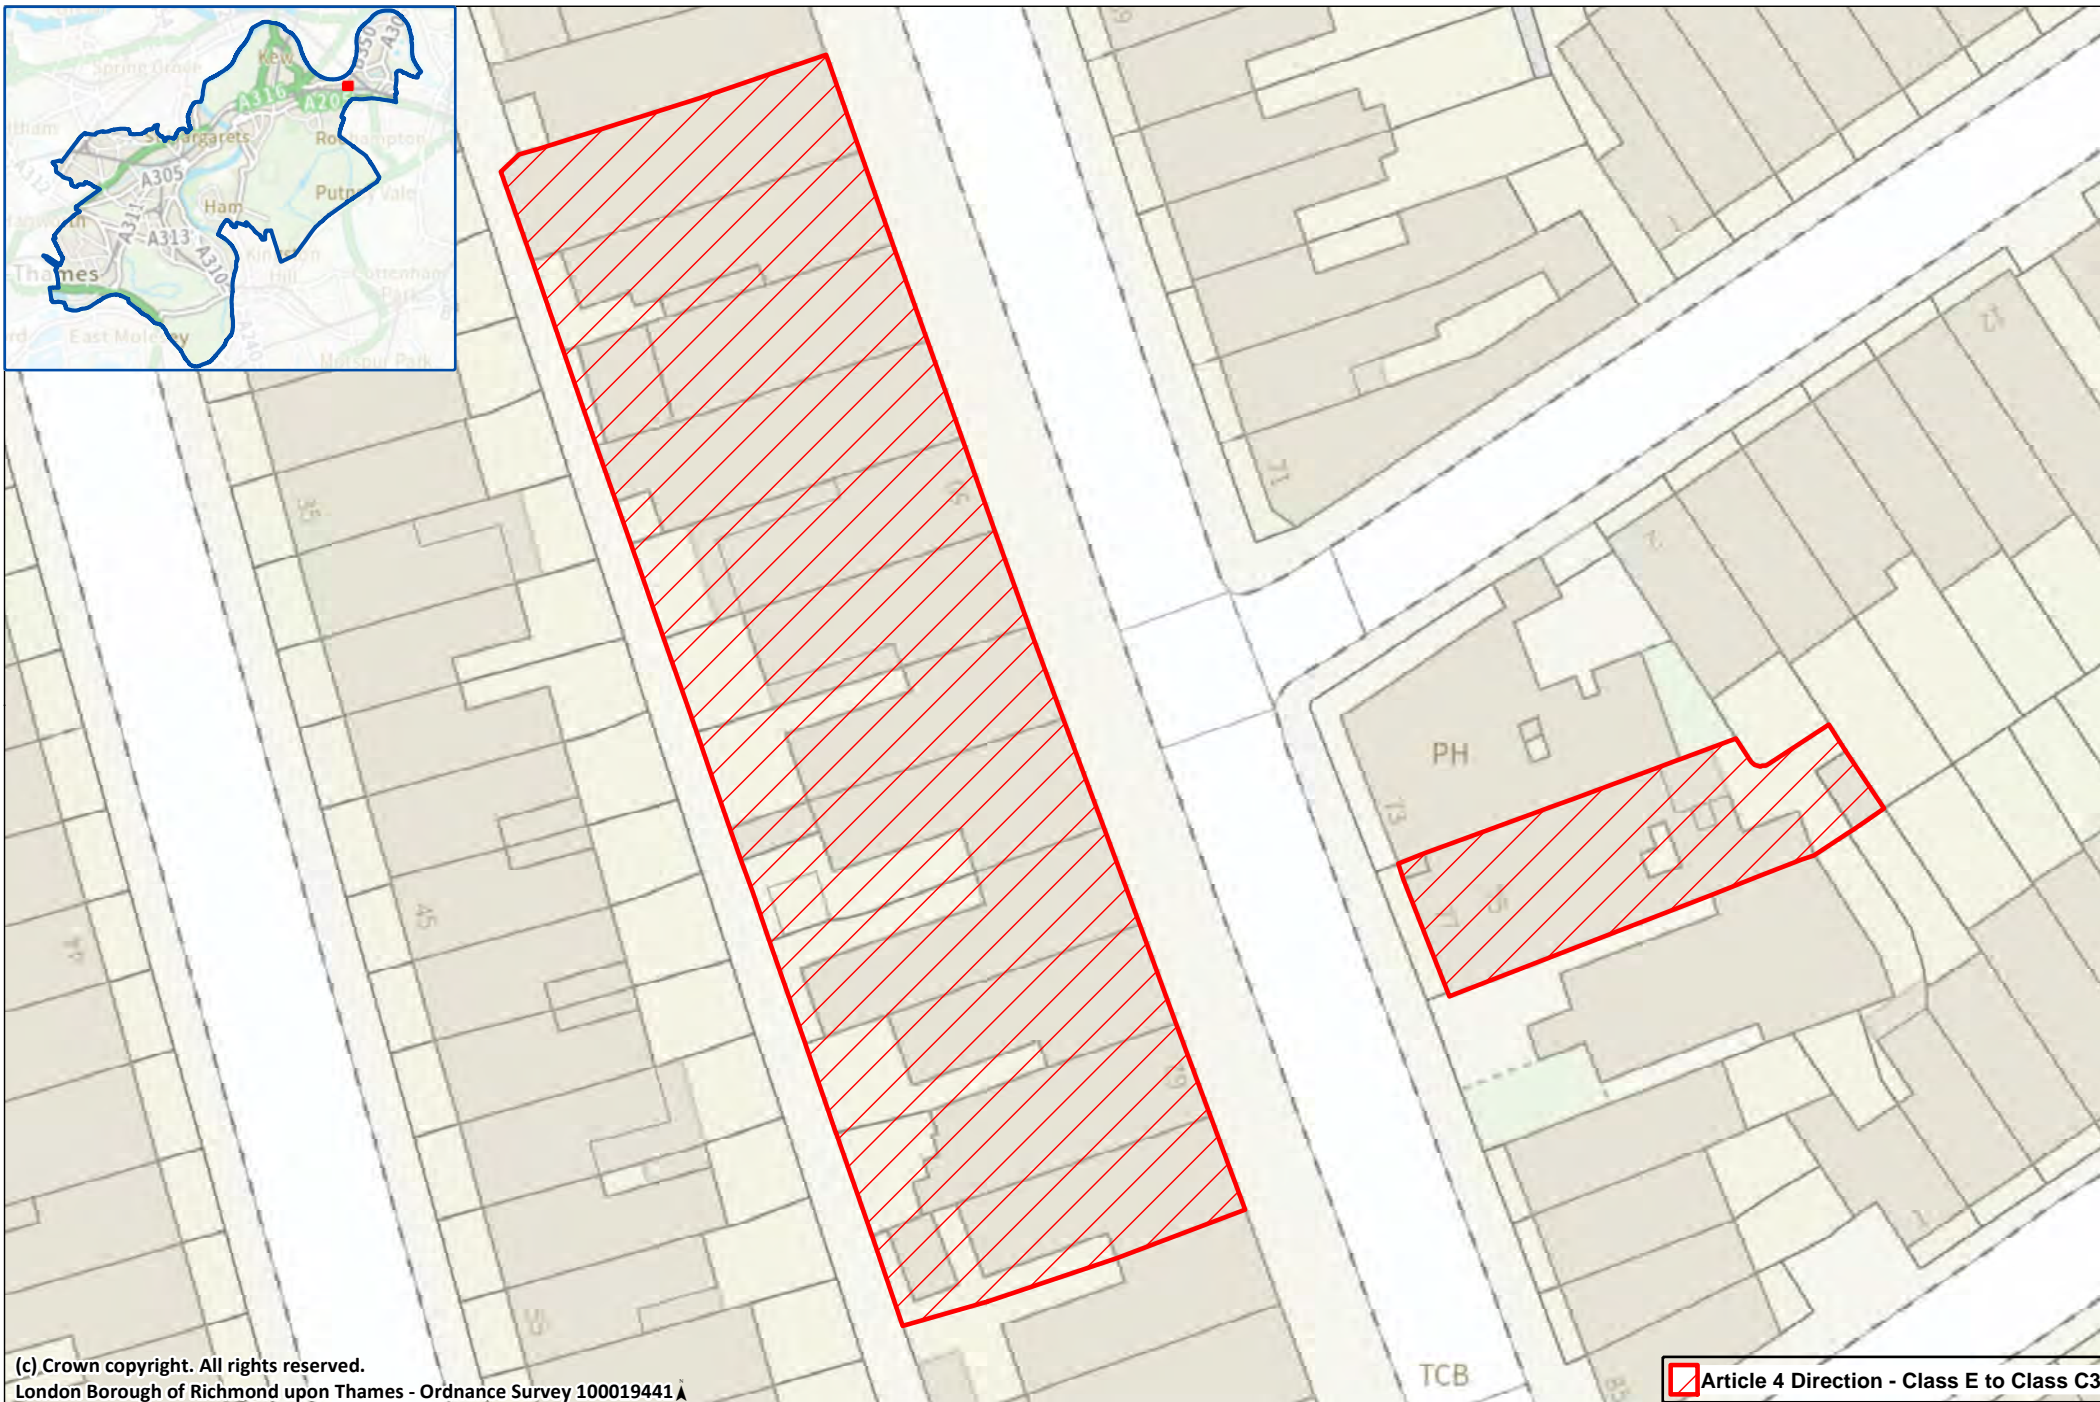

# Site 51: 42-64 & 75-77 White Hart Lane, Barnes

# Site 55: 46 to 100 (even) including properties to the rear of 74 & 64A and 125-171 (odd) Church Road

# Site 58: Ham Parade including rear of 2-8 Dukes Avenue

Site 59: 4-14 (even) Back Lane, Ham

Site 60: 2-16 Ashburnham Road (even), 63-71 (odd) Ham Street including Ham Health Clinic & 50 Ashburnham Road