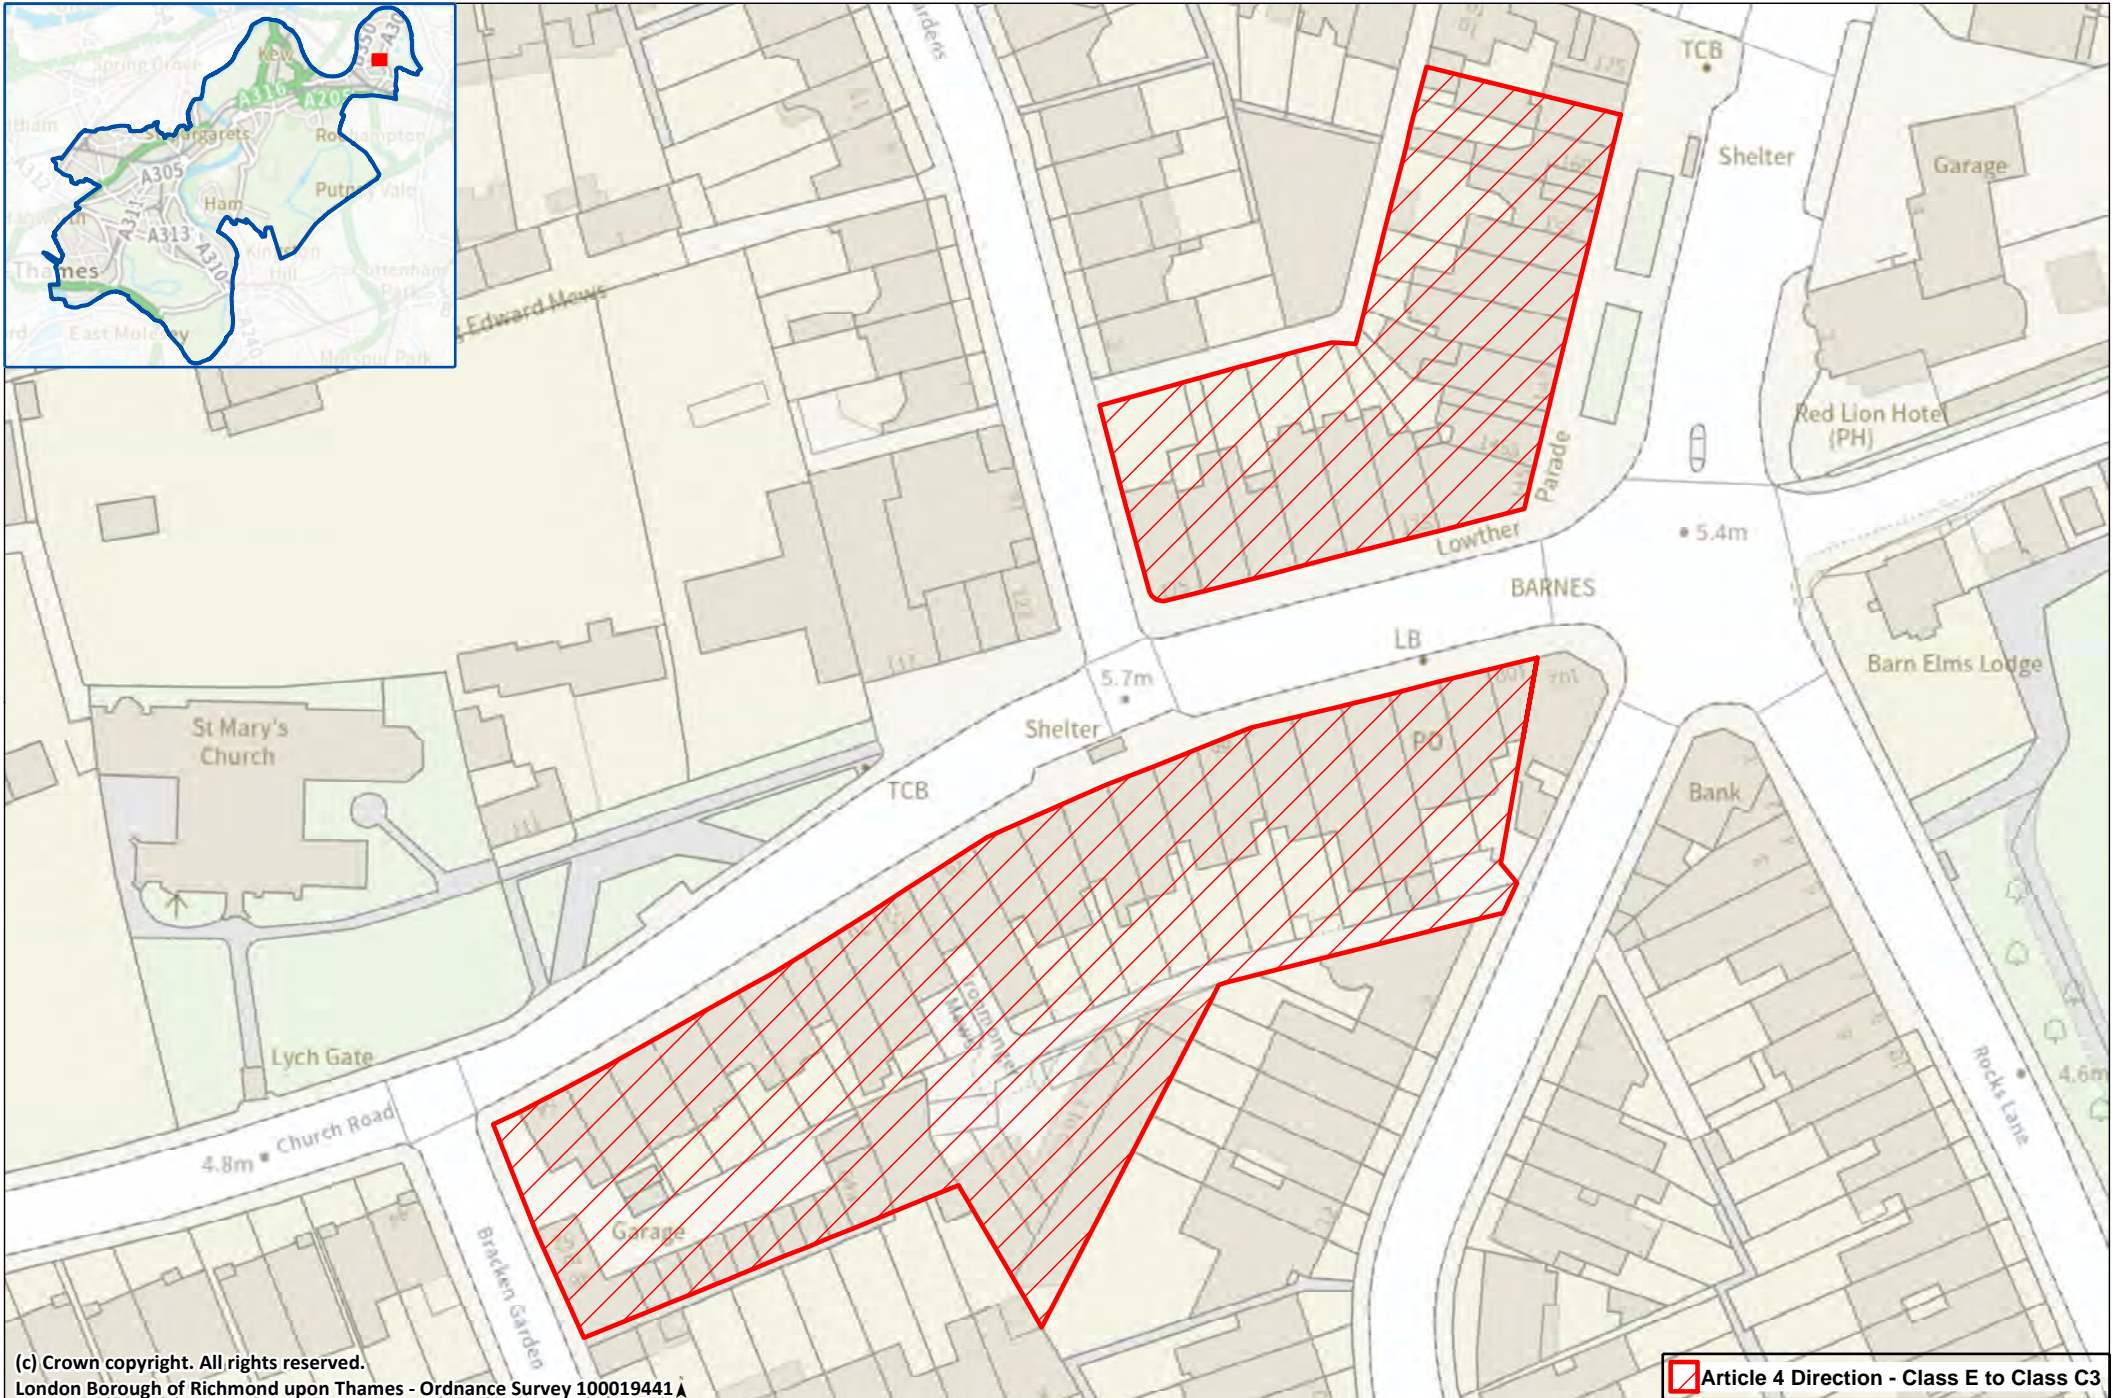

# Site 52: 42-44 Upper Richmond Road West & 149 & 153 White Hart Lane, Barnes

# Site 55: 46 to 100 (even) including properties to the rear of 74 & 64A and 125-171 (odd) Church Road

# Site 58: Ham Parade including rear of 2-8 Dukes Avenue

Site 59: 4-14 (even) Back Lane, Ham

Site 60: 2-16 Ashburnham Road (even), 63-71 (odd) Ham Street including Ham Health Clinic & 50 Ashburnham Road