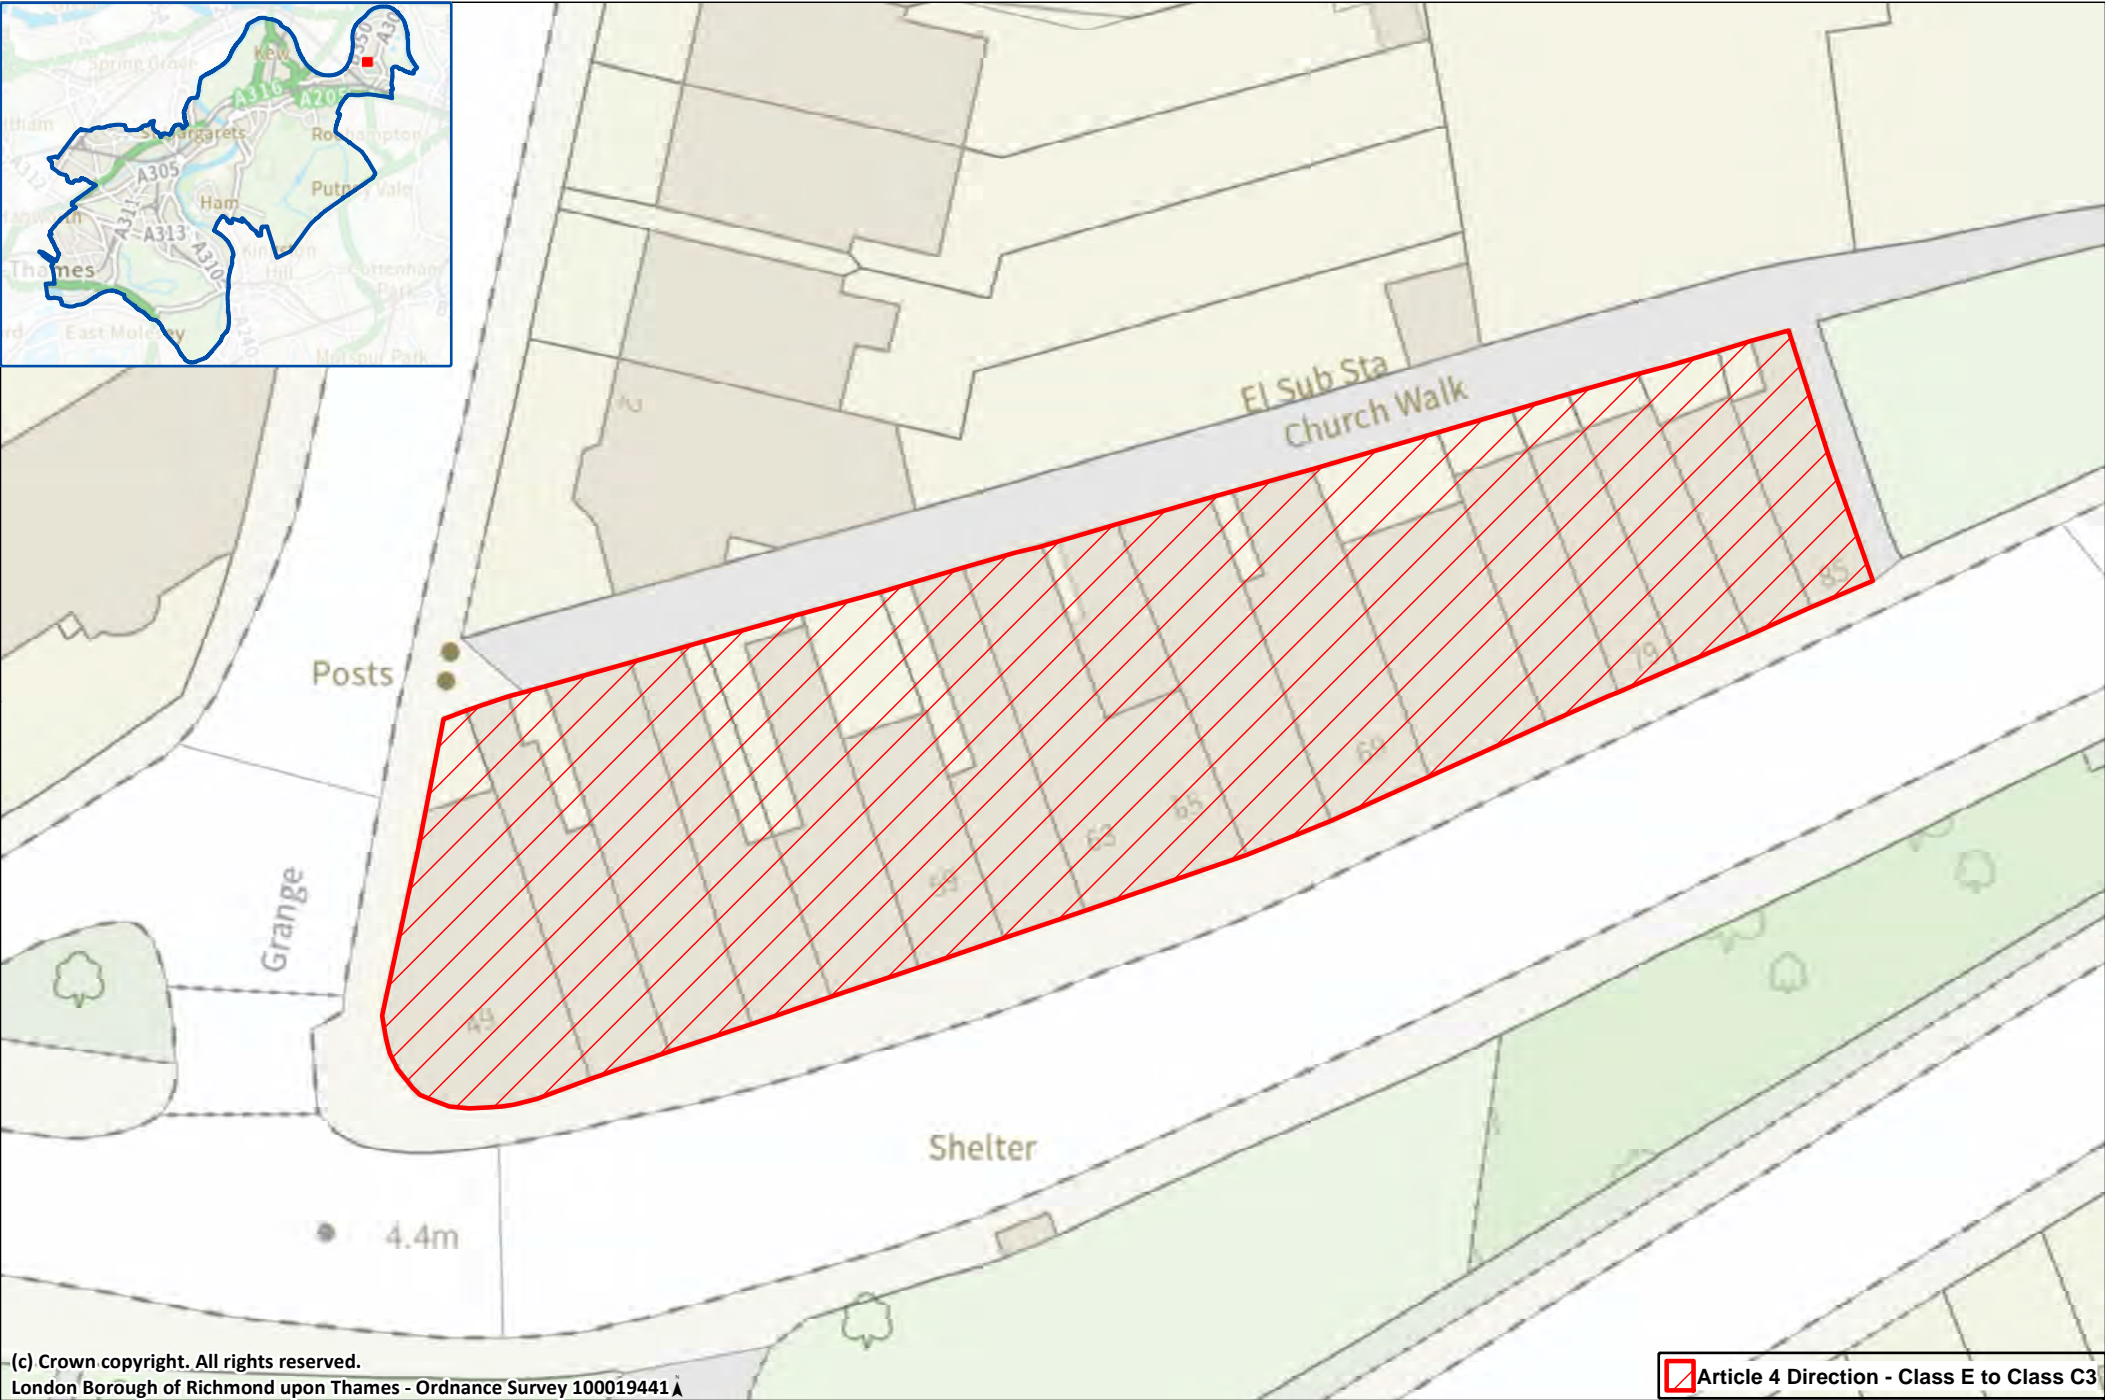

# Site 55: 46 to 100 (even) including properties to the rear of 74 & 64A and 125-171 (odd) Church Road

# Site 58: Ham Parade including rear of 2-8 Dukes Avenue

Site 59: 4-14 (even) Back Lane, Ham

Site 60: 2-16 Ashburnham Road (even), 63-71 (odd) Ham Street including Ham Health Clinic & 50 Ashburnham Road