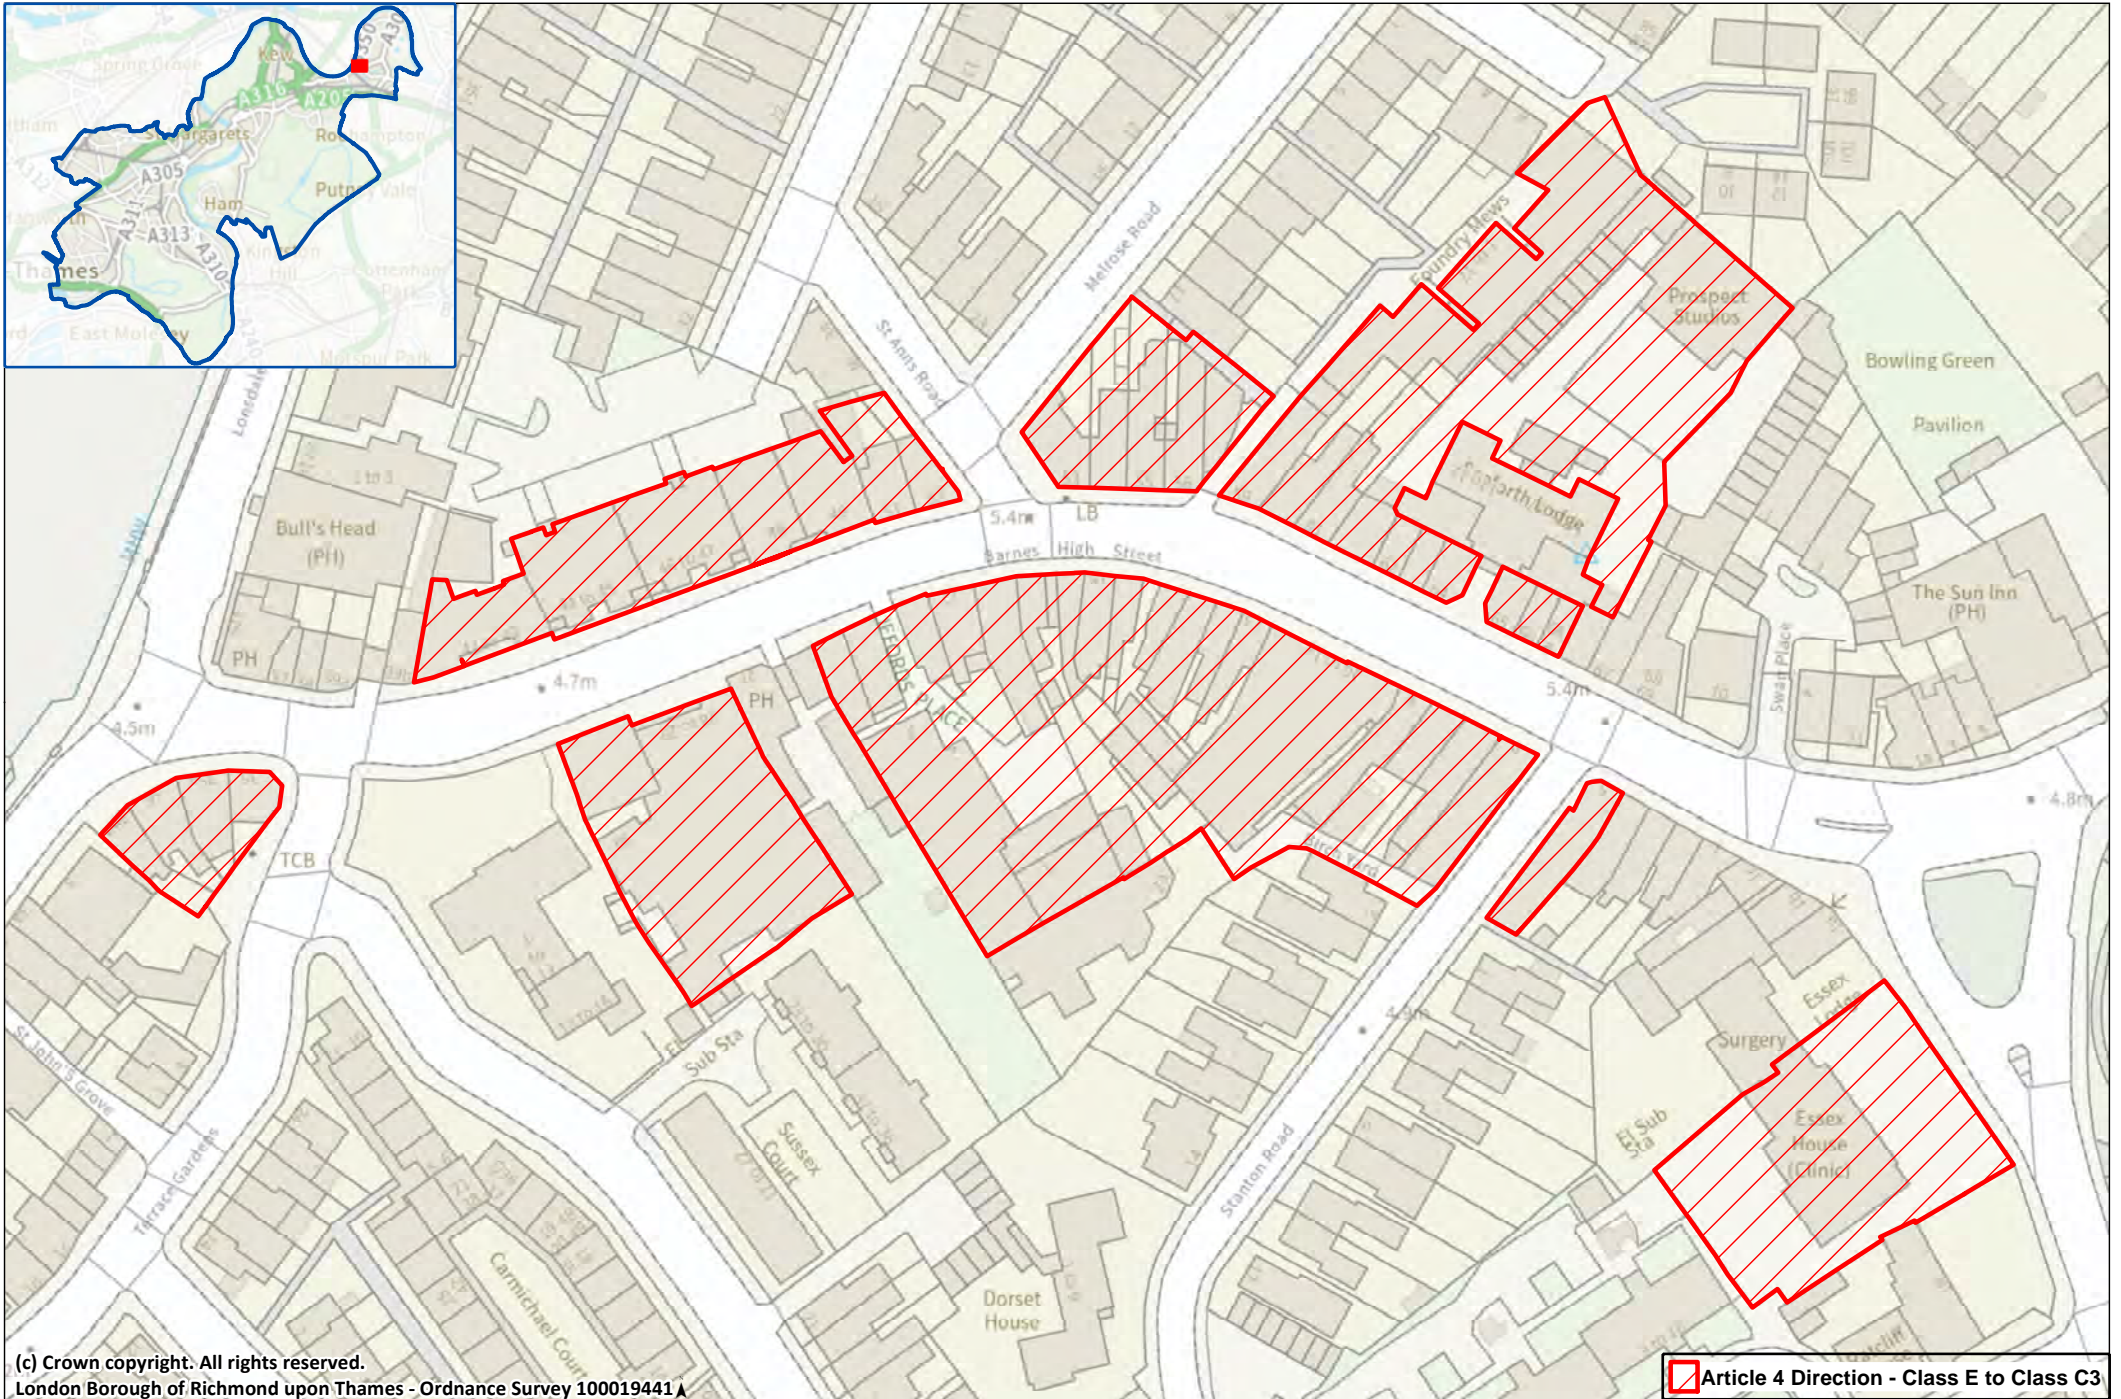

Site 53: Barnes High Street