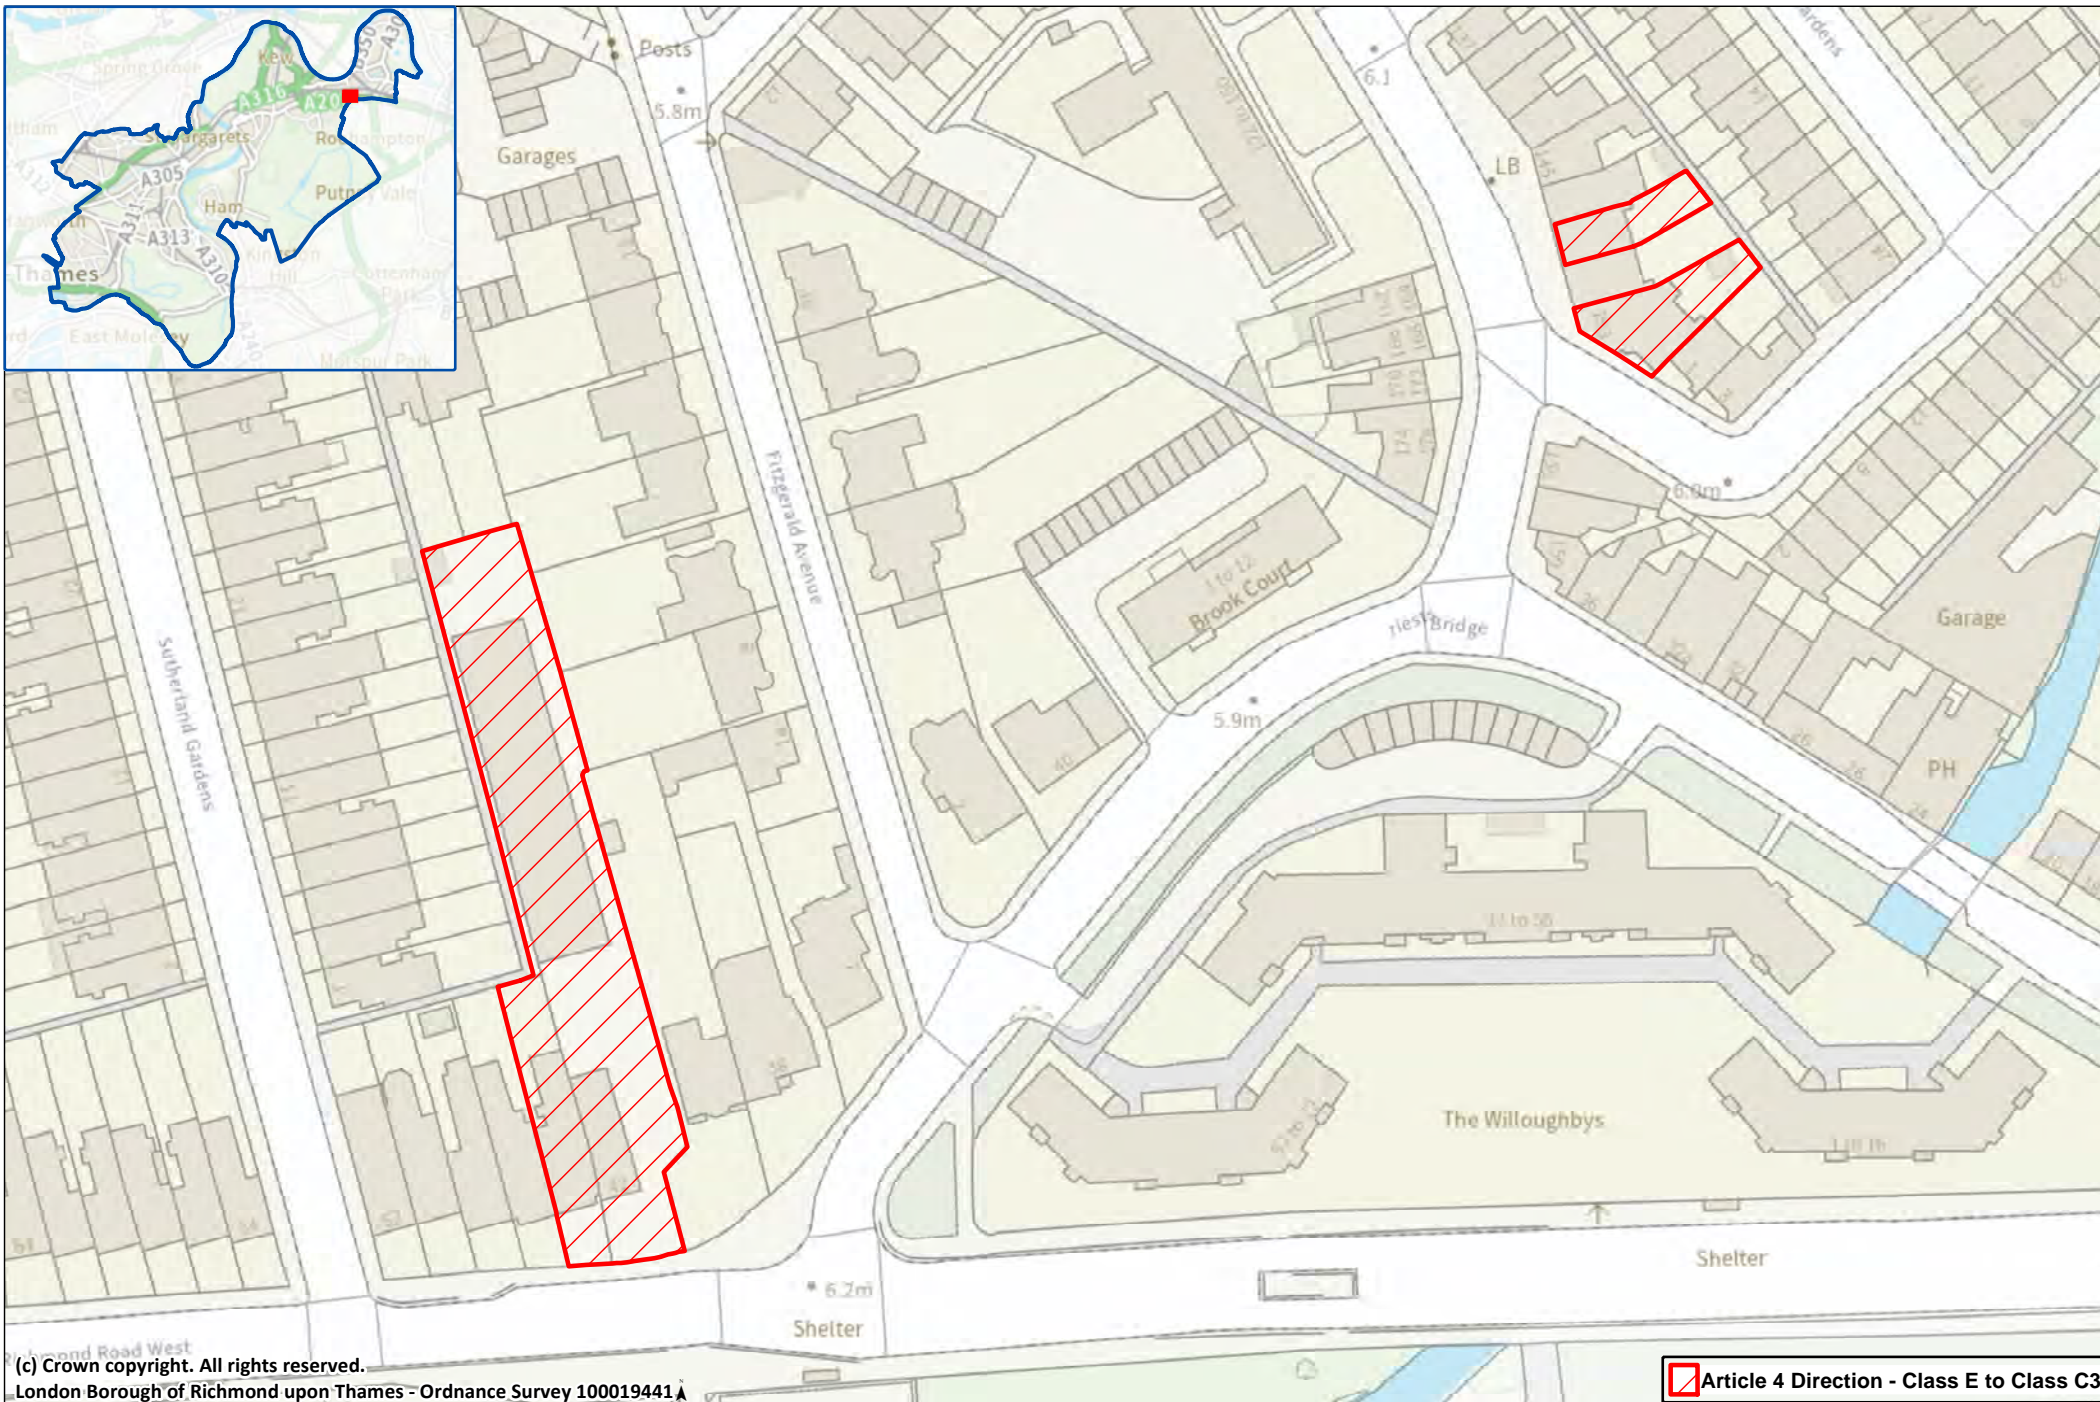

Site 52: 42-44 Upper Richmond Road West & 149 & 153 White Hart Lane, Barnes