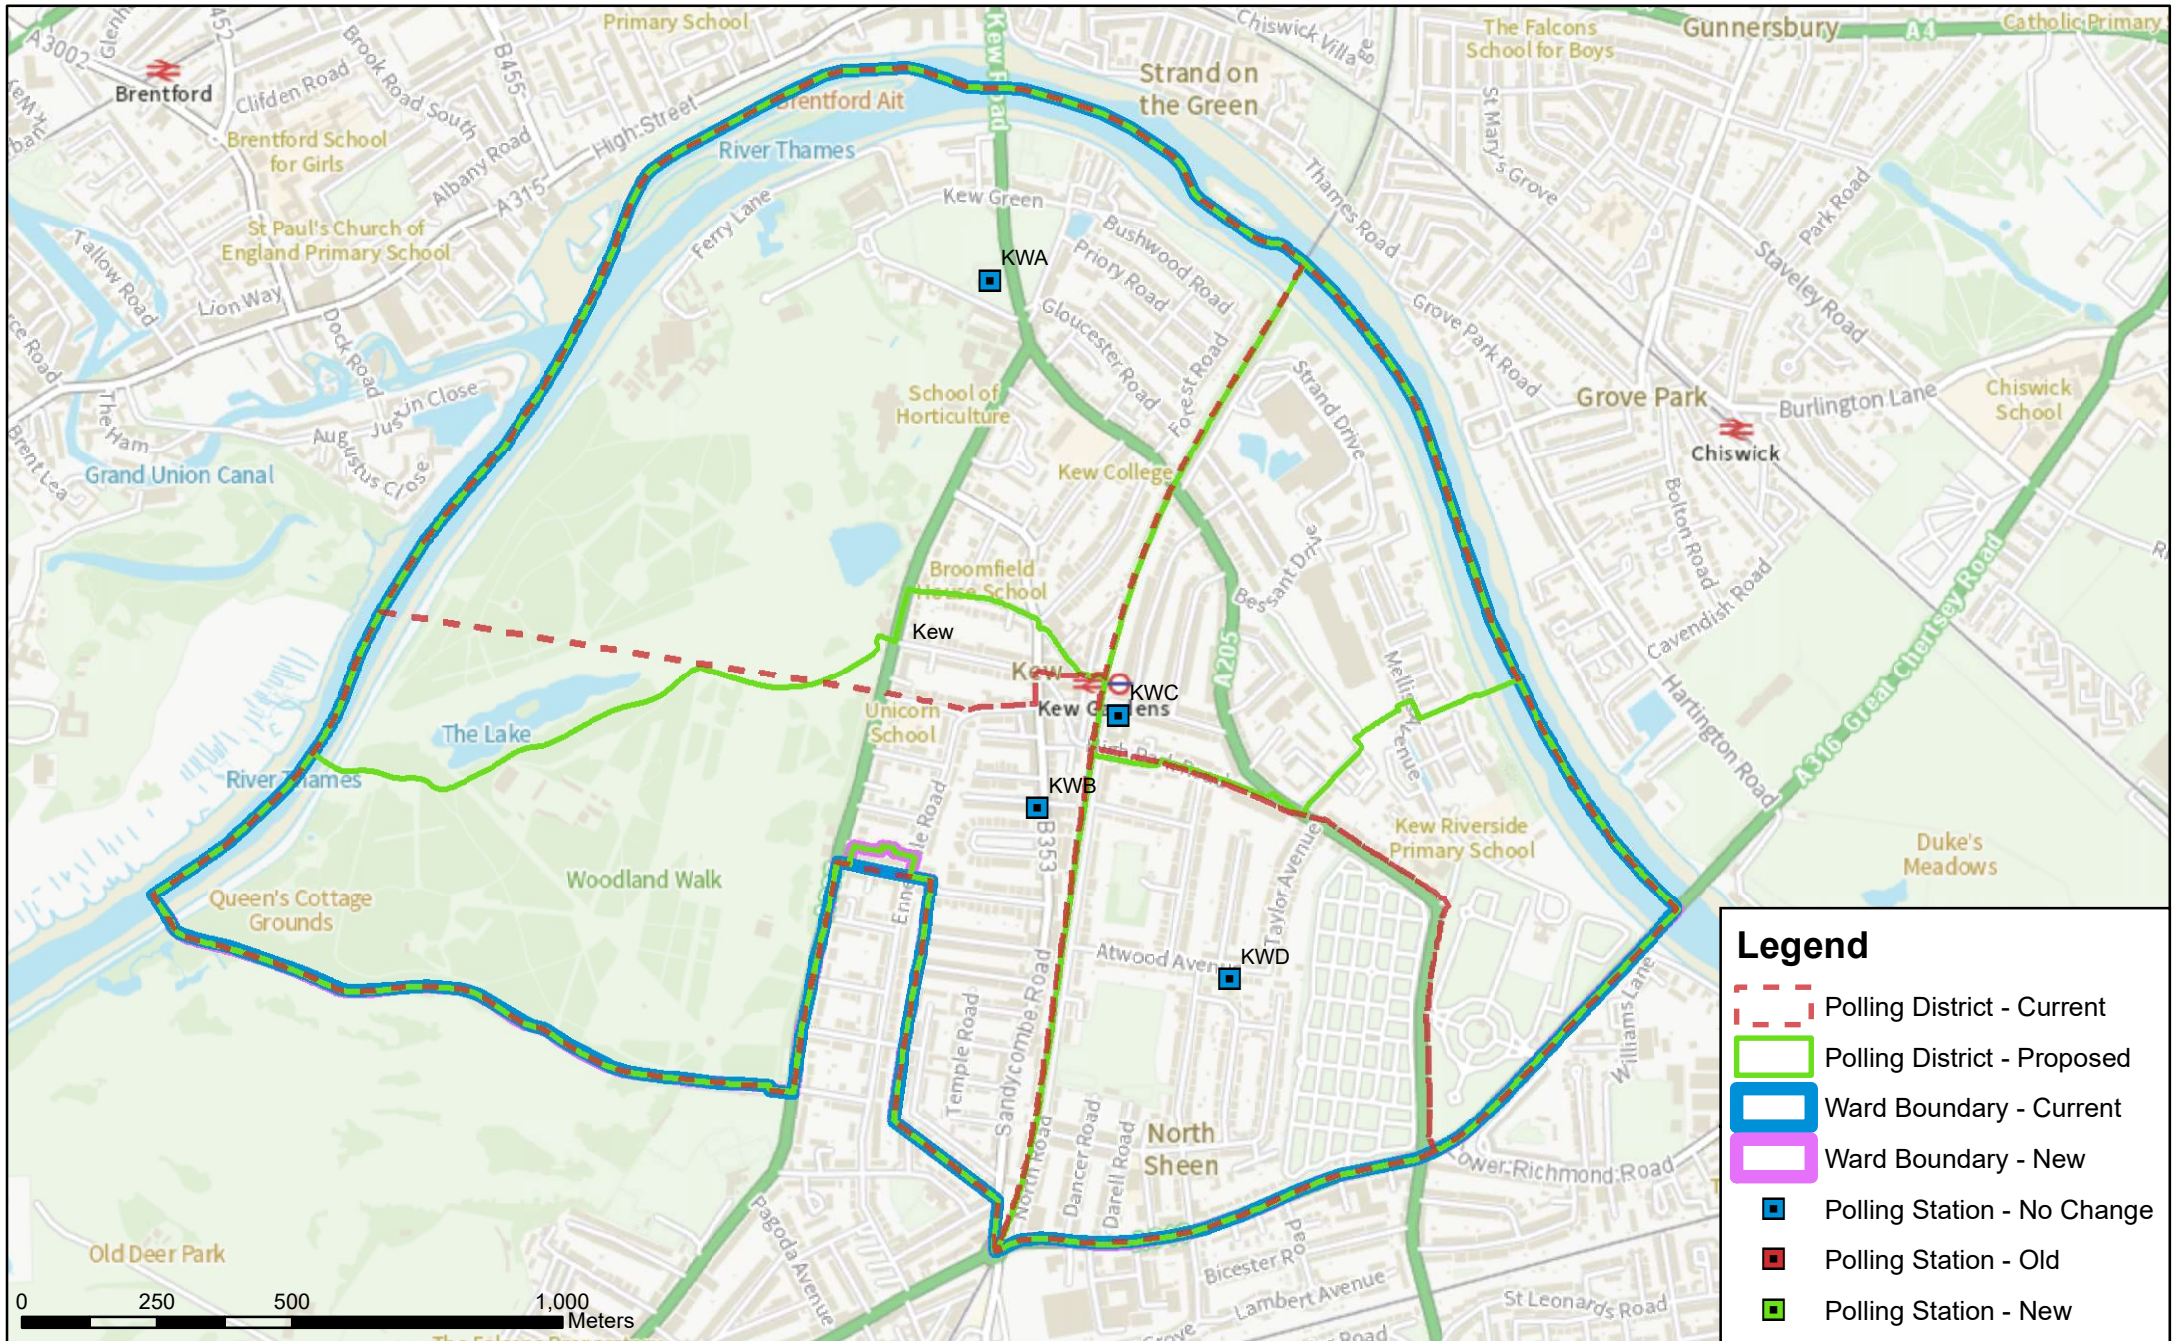

Ward: Kew

Legend

- Polling District - Current
- Polling District - Proposed
- Ward Boundary - Current
- Ward Boundary - New
- Polling Station - No Change
- Polling Station - Old
- Polling Station - New

© Crown Copyright and database rights 2021 Ordnance Survey 100019441
 London Borough of Richmond upon Thames,
 Civic Centre, 44 York Street, Twickenham, TW1 3BZ