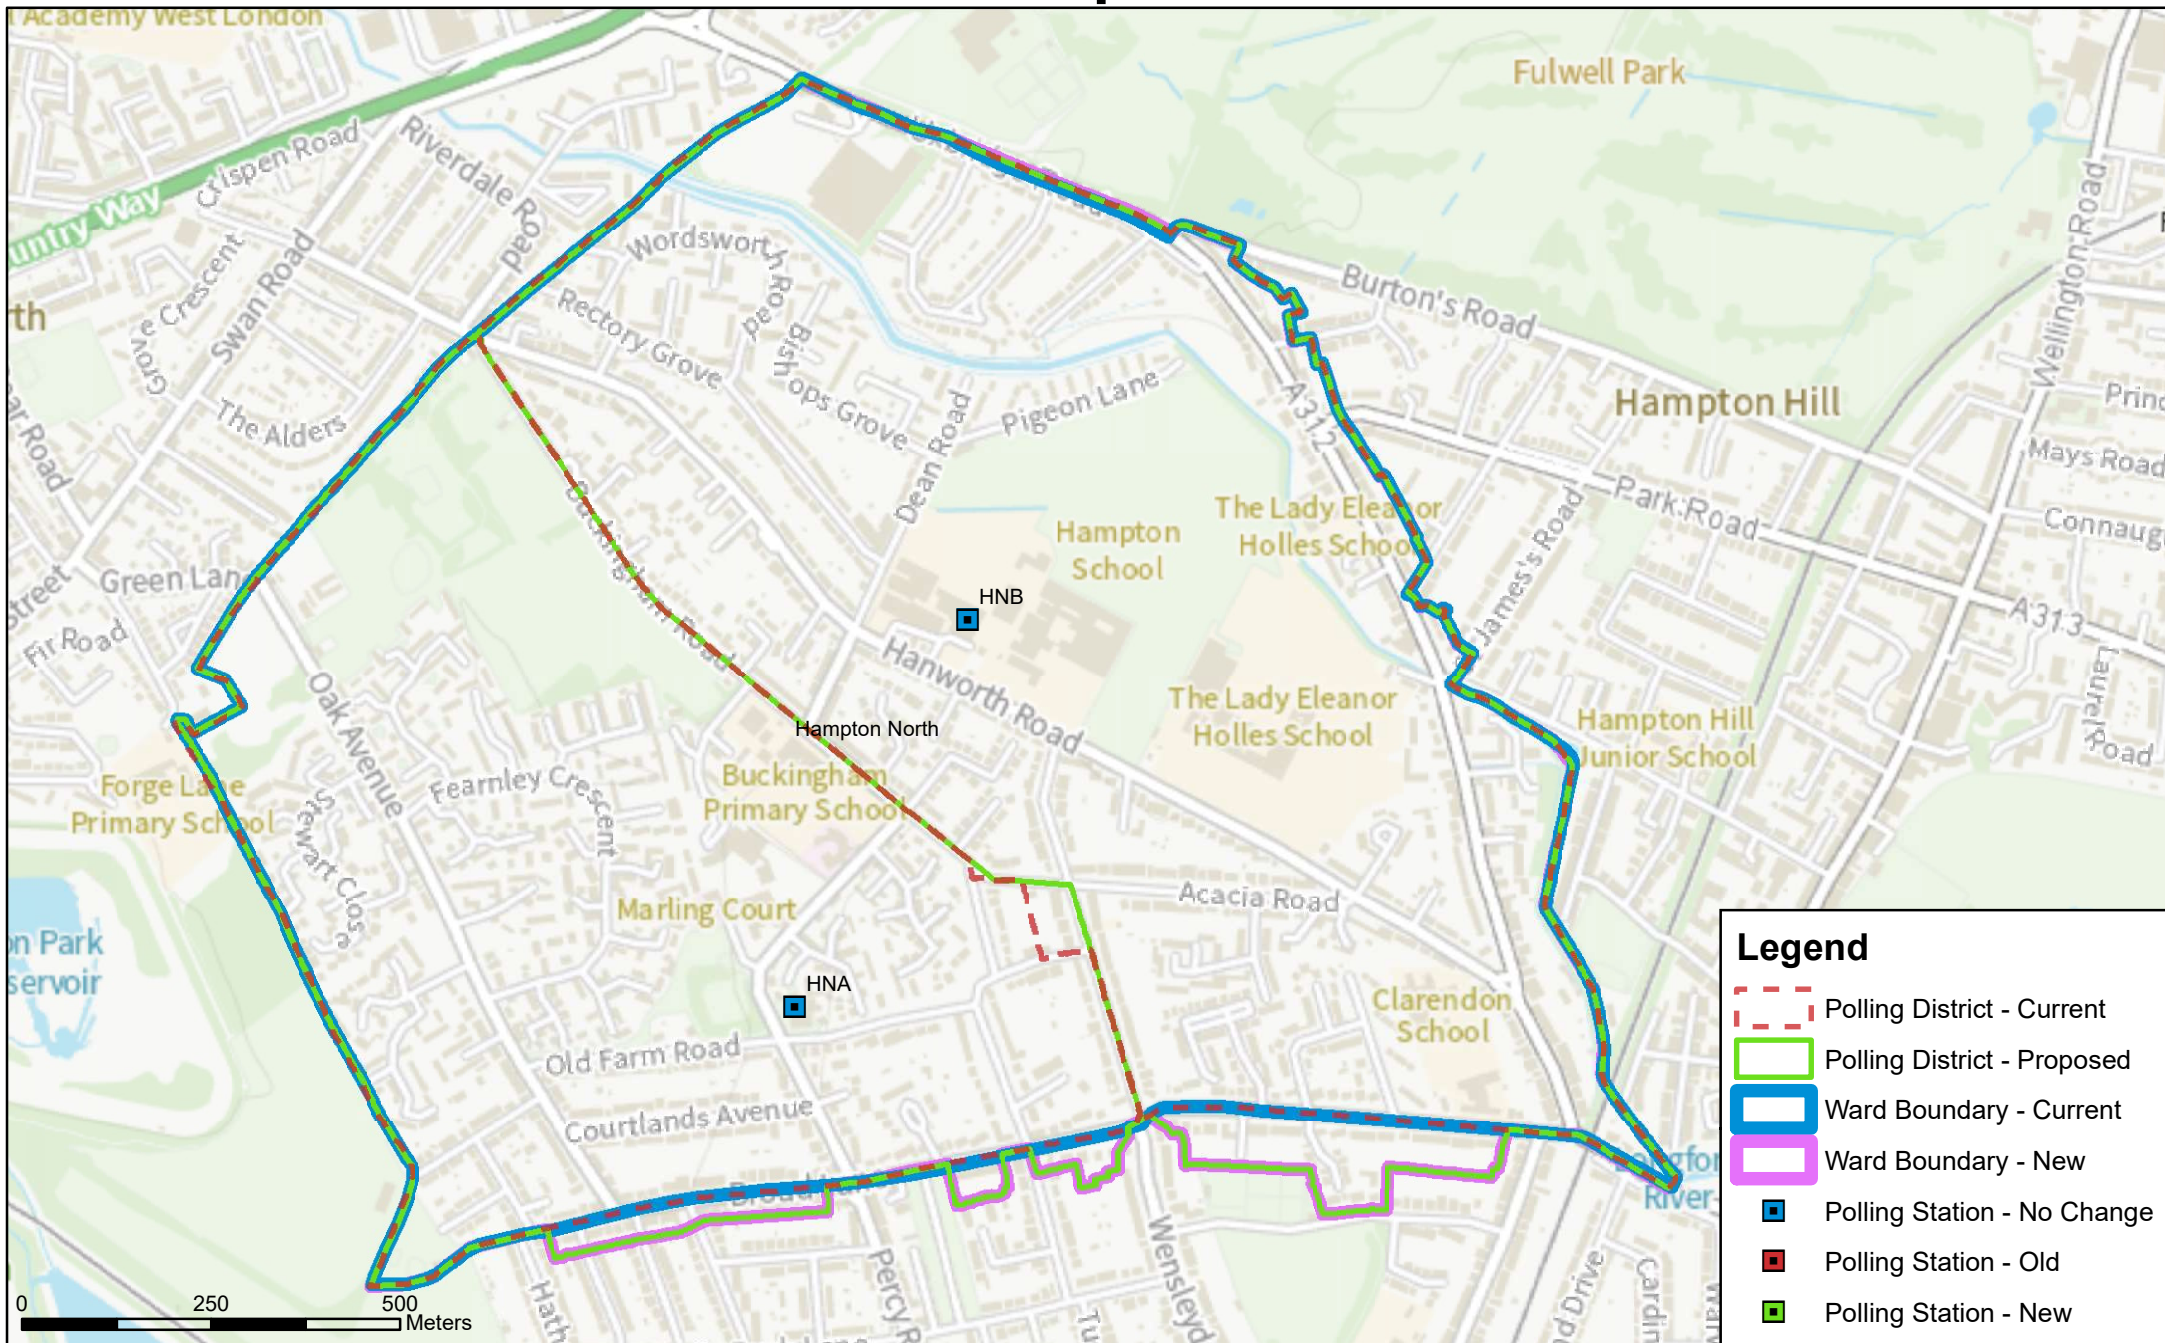

Ward: Hampton North

Legend

- Polling District - Current
- Polling District - Proposed
- Ward Boundary - Current
- Ward Boundary - New
- Polling Station - No Change
- Polling Station - Old
- Polling Station - New

© Crown Copyright and database rights 2021 Ordnance Survey 100019441
 London Borough of Richmond upon Thames,
 Civic Centre, 44 York Street, Twickenham, TW1 3BZ