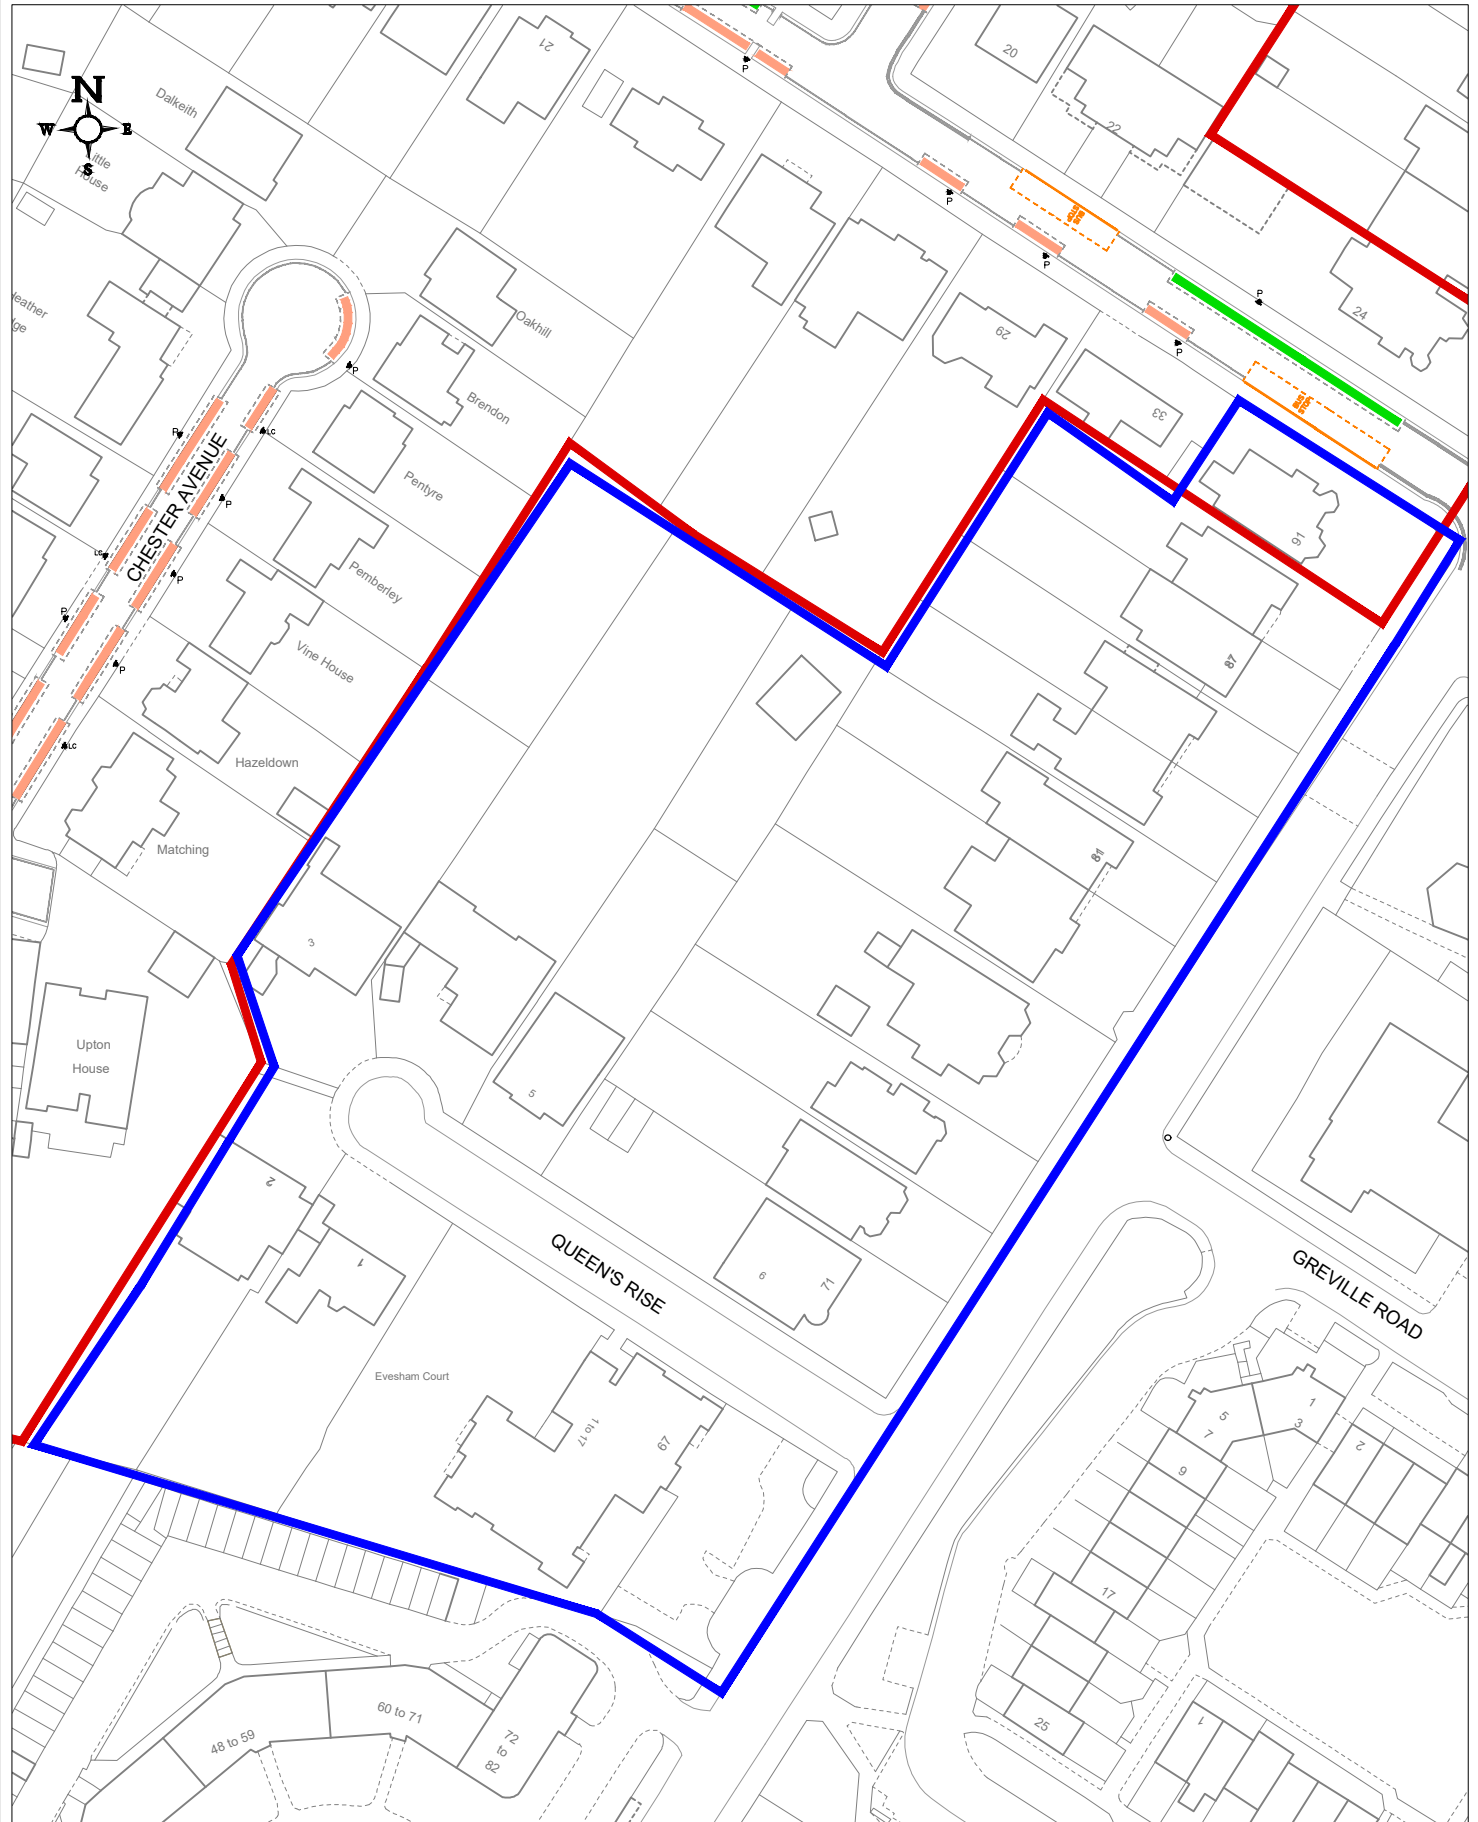

QUEENS RISE - CONTROLLED PARKING ZONE CONSULTATION

"This map is reproduced from Ordnance Survey material with the permission of the Controller of Her Majesty's Stationery Office © Crown copyright. Unauthorised reproduction infringes Crown copyright and may lead to prosecution or civil proceedings. London Borough of Richmond Licence Number: 100019441 [2021]."

**KEY**

- EXISTING ZONE G BOUNDARY
- QUEENS RISE CONSULTATION BOUNDARY

**LONDON BOROUGH OF RICHMOND**

ENVIRONMENT AND COMMUNITY SERVICES DEPARTMENT

Scale: <b>A4:</b>	<b>NTS</b>	Drawn By:	<b>MH</b>	Project No:		Drawing No:	<b>001</b>
Date:	<b>17/02/21</b>	Checked By:	<b>TS</b>	<b>H2_CPZ</b>		Revision:	<b>01</b>