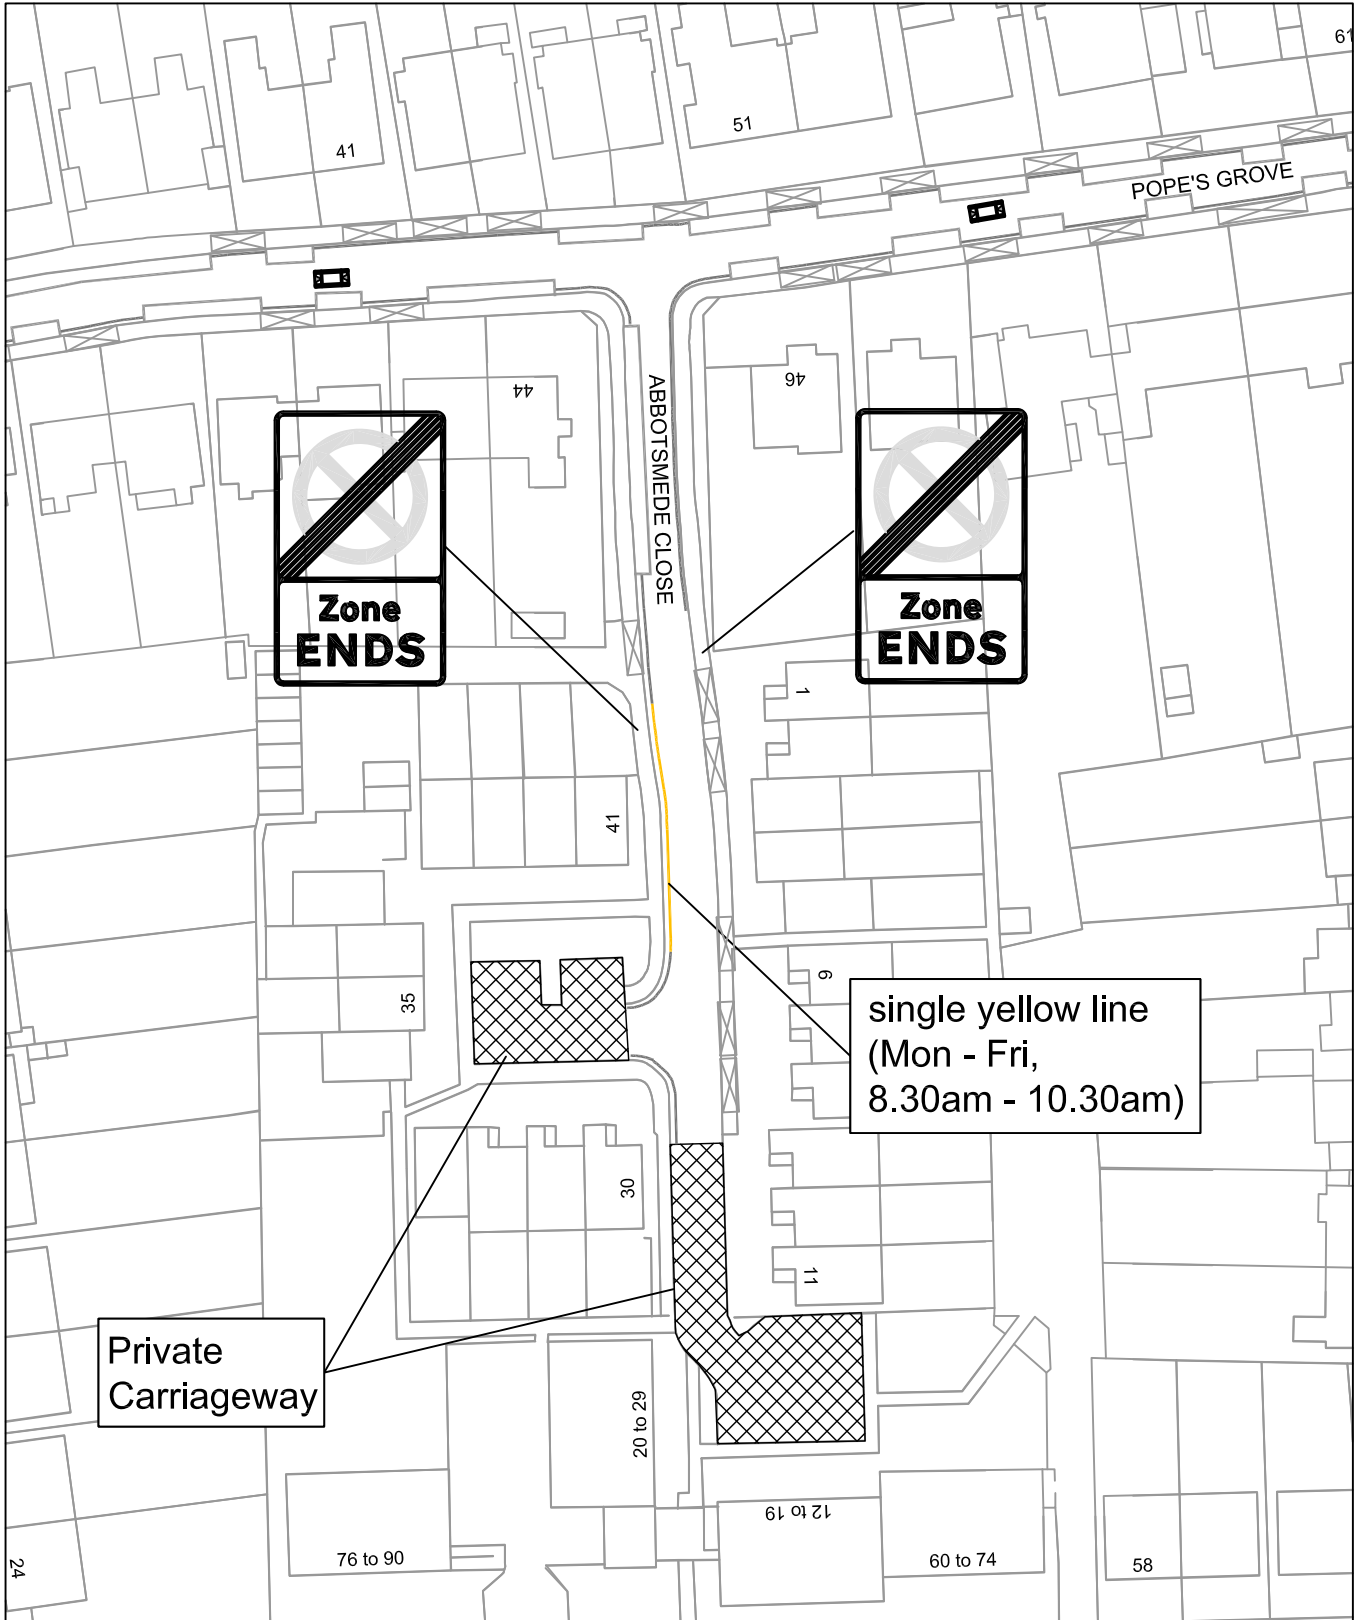

"This map is reproduced from Ordnance Survey material with the permission of the Controller of Her Majesty's Stationery Office
 © Crown copyright. Unauthorised reproduction infringes Crown copyright and may lead to prosecution or civil proceedings
 100019441 [2010]."

CLIENT	LONDON BOROUGH OF RICHMOND UPON THAMES		
PROJECT	South Twickenham CPZ (Zone E)		
DRAWING TITLE	Abbotsmede Close Proposed road marking layout		
ISSUING OFFICE	TWICKENHAM	DRAWING NUMBER	REVISION
TELEPHONE	020 88911411	2172-CS-1200-05	A