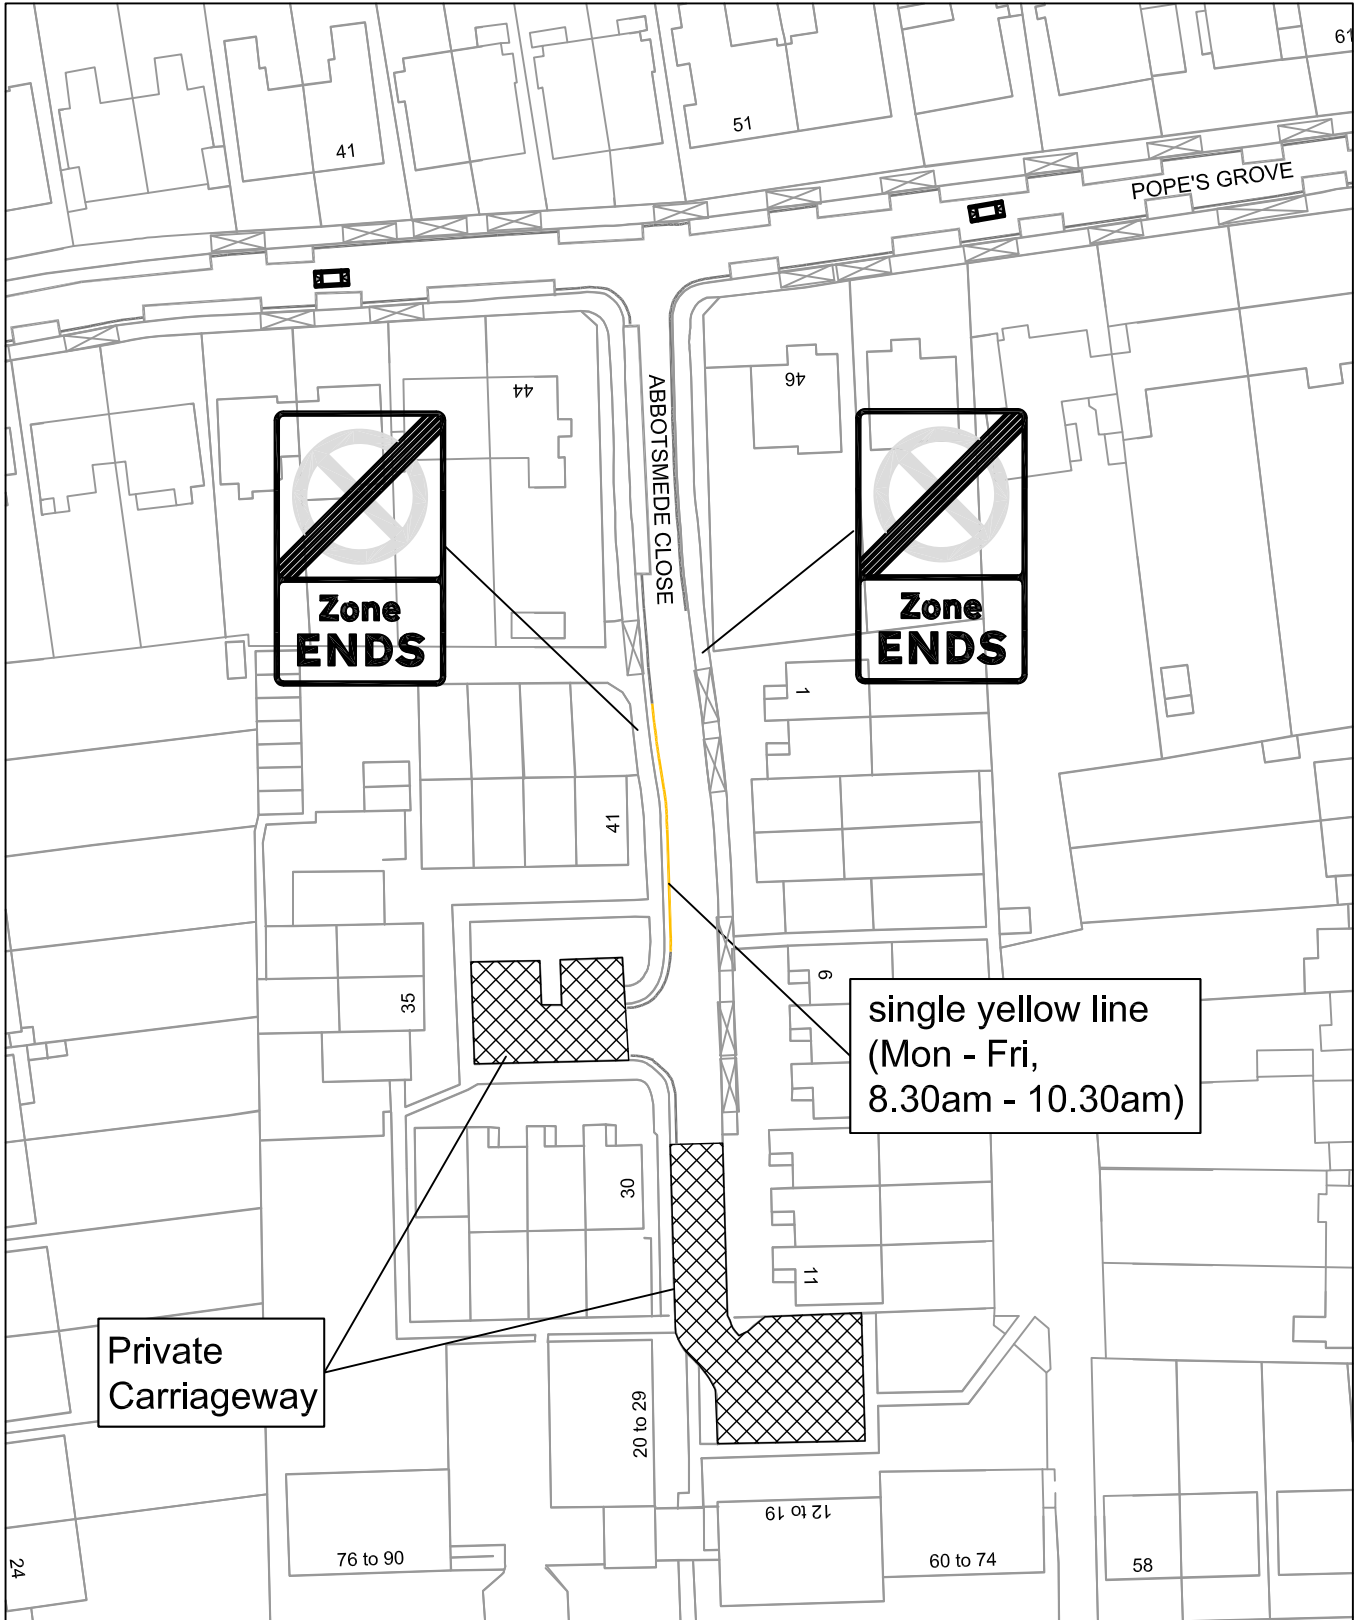

"This map is reproduced from Ordnance Survey material with the permission of the Controller of Her Majesty's Stationery Office  
 © Crown copyright. Unauthorised reproduction infringes Crown copyright and may lead to prosecution or civil proceedings  
 100019441 [2010]."

CLIENT	LONDON BOROUGH OF RICHMOND UPON THAMES		
PROJECT	South Twickenham CPZ (Zone E)		
DRAWING TITLE	Abbotsmede Close Proposed road marking layout		
ISSUING OFFICE	TWICKENHAM	DRAWING NUMBER	REVISION
TELEPHONE	020 88911411	2172-CS-1200-05	A