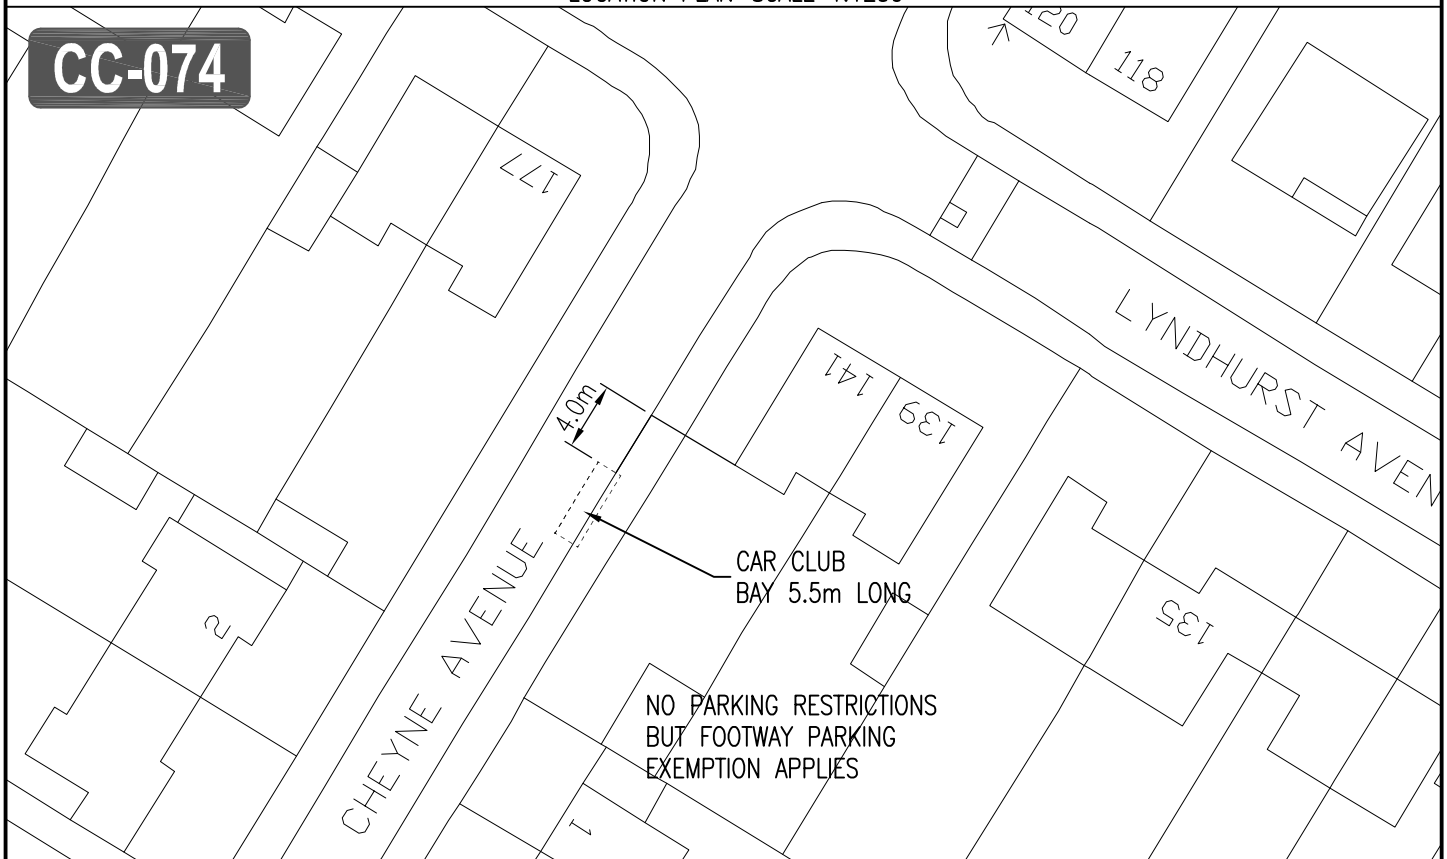

LOCATION PLAN—SCALE 1:1250

DETAIL PLAN — SCALE 1:500

LONDON BOROUGH OF RICHMOND UPON THAMES

CLIENT LONDON BOROUGH OF RICHMOND UPON THAMES

PROJECT CAR CLUB RICHMOND

DRAWING TITLE CAR CLUB BAY

CHEYNE AVENUE, WHITTON — SC62

A	MP16.10.09	SM15.10.09	MT20.10.09
REVISION	DESIGNED	CHECKED	APPROVED
	BY & DATE	BY & DATE	BY & DATE

Draft  
issue ✓

Scale (at A4 size) VARIOUS

ISSUING OFFICE TWICKENHAM  
TELEPHONE 020 88911411

DRAWING NUMBER 1012/4/D/124