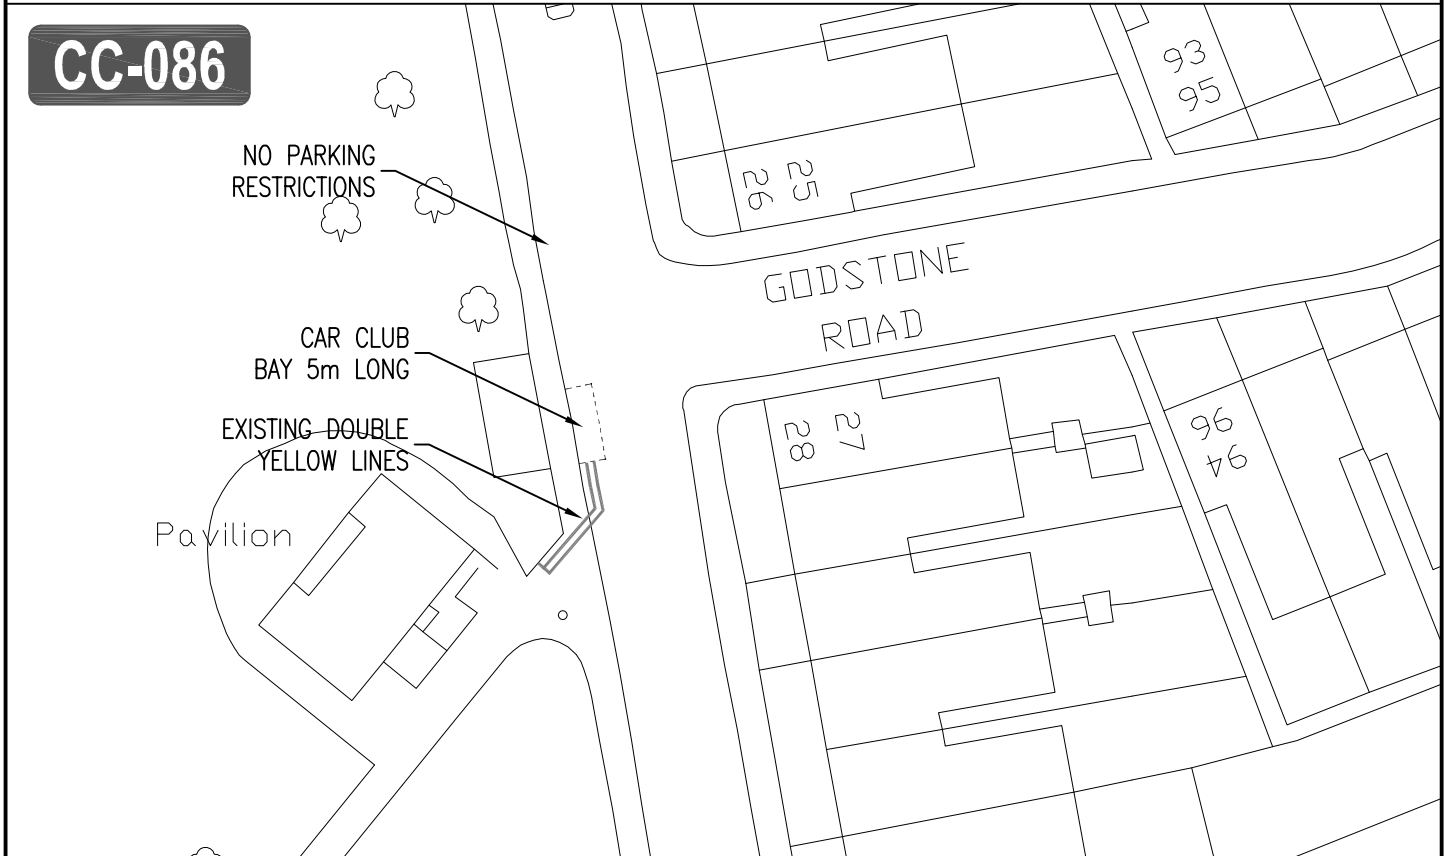

LOCATION PLAN—SCALE 1:1250

DETAIL PLAN — SCALE 1:500

		CLIENT LONDON BOROUGH OF RICHMOND UPON THAMES						
		PROJECT CAR CLUB RICHMOND						
		DRAWING TITLE CAR CLUB BAY MOOR MEAD ROAD, TWICKENHAM — SC55						
A	MB16.10.09 DESIGNED BY & DATE	SM15.10.09 CHECKED BY & DATE	MT20.10.09 APPROVED BY & DATE	Draft	Scale (at A4 size) VARIOUS	ISSUING OFFICE TWICKENHAM	DRAWING NUMBER 1012/4/D/117	REVISION A
			issue <input checked="" type="checkbox"/>	TELEPHONE 020 88911411				