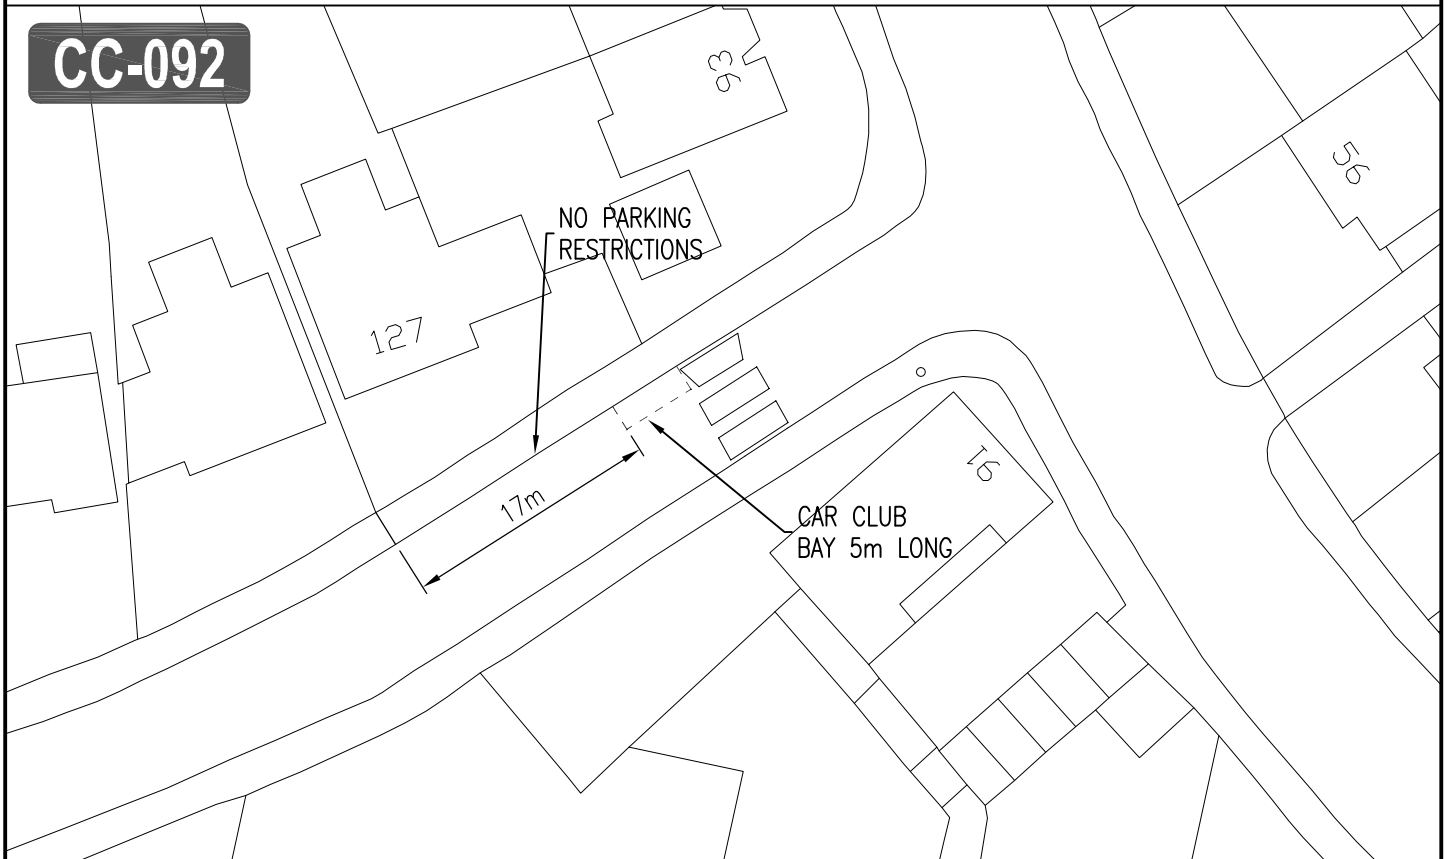

LOCATION PLAN—SCALE 1:1250

DETAIL PLAN – SCALE 1:500

LONDON BOROUGH OF RICHMOND UPON THAMES

CLIENT LONDON BOROUGH OF RICHMOND UPON THAMES

PROJECT CAR CLUB RICHMOND

DRAWING TITLE
 CAR CLUB BAY – TEDDINGTON PARK ROAD
 TEDDINGTON – SC54

A	MB16.10.09	SM15.10.09	MT20.10.09
REVISION	DESIGNED BY & DATE	CHECKED BY & DATE	APPROVED BY & DATE

Draft
 issue

Scale (at A4 size) VARIOUS

ISSUING OFFICE TWICKENHAM
 TELEPHONE 020 88911411

DRAWING NUMBER
 1012/4/D/116