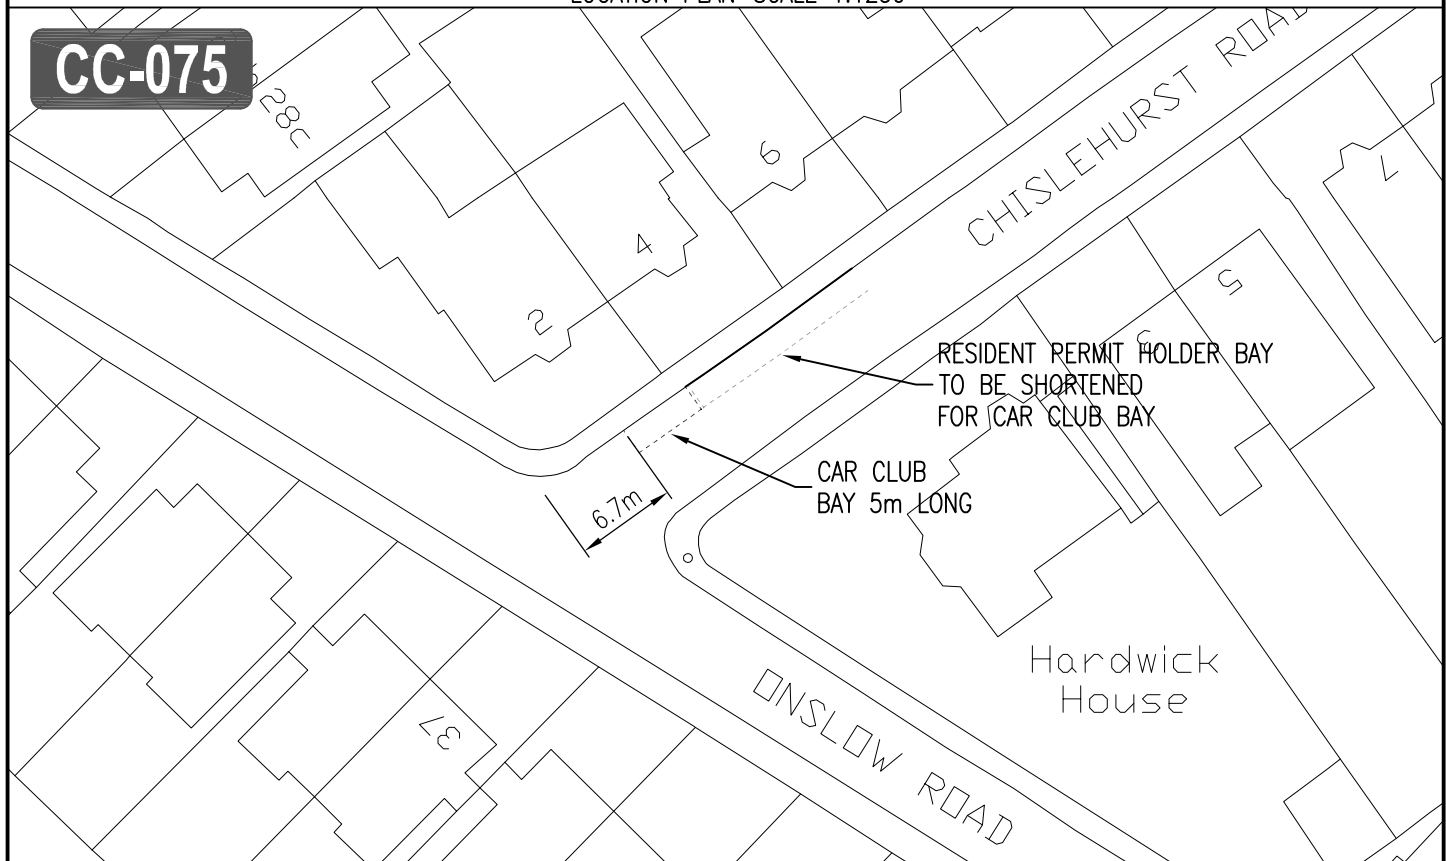

LOCATION PLAN—SCALE 1:1250

DETAIL PLAN — SCALE 1:500

				CLIENT LONDON BOROUGH OF RICHMOND UPON THAMES		
				PROJECT CAR CLUB RICHMOND		
DRAWING TITLE				CAR CLUB BAY		
				CHISLEHURST ROAD, RICHMOND — CC09		
A	MP16.10.09	SM15.10.09	MT20.10.09	ISSUING OFFICE	DRAWING NUMBER	REVISION
REVISION	DESIGNED BY & DATE	CHECKED BY & DATE	APPROVED BY & DATE	TWICKENHAM	1012/4/D/132	A
Draft issue			Scale (at A4 size) VARIOUS	TELEPHONE 020 88911411		