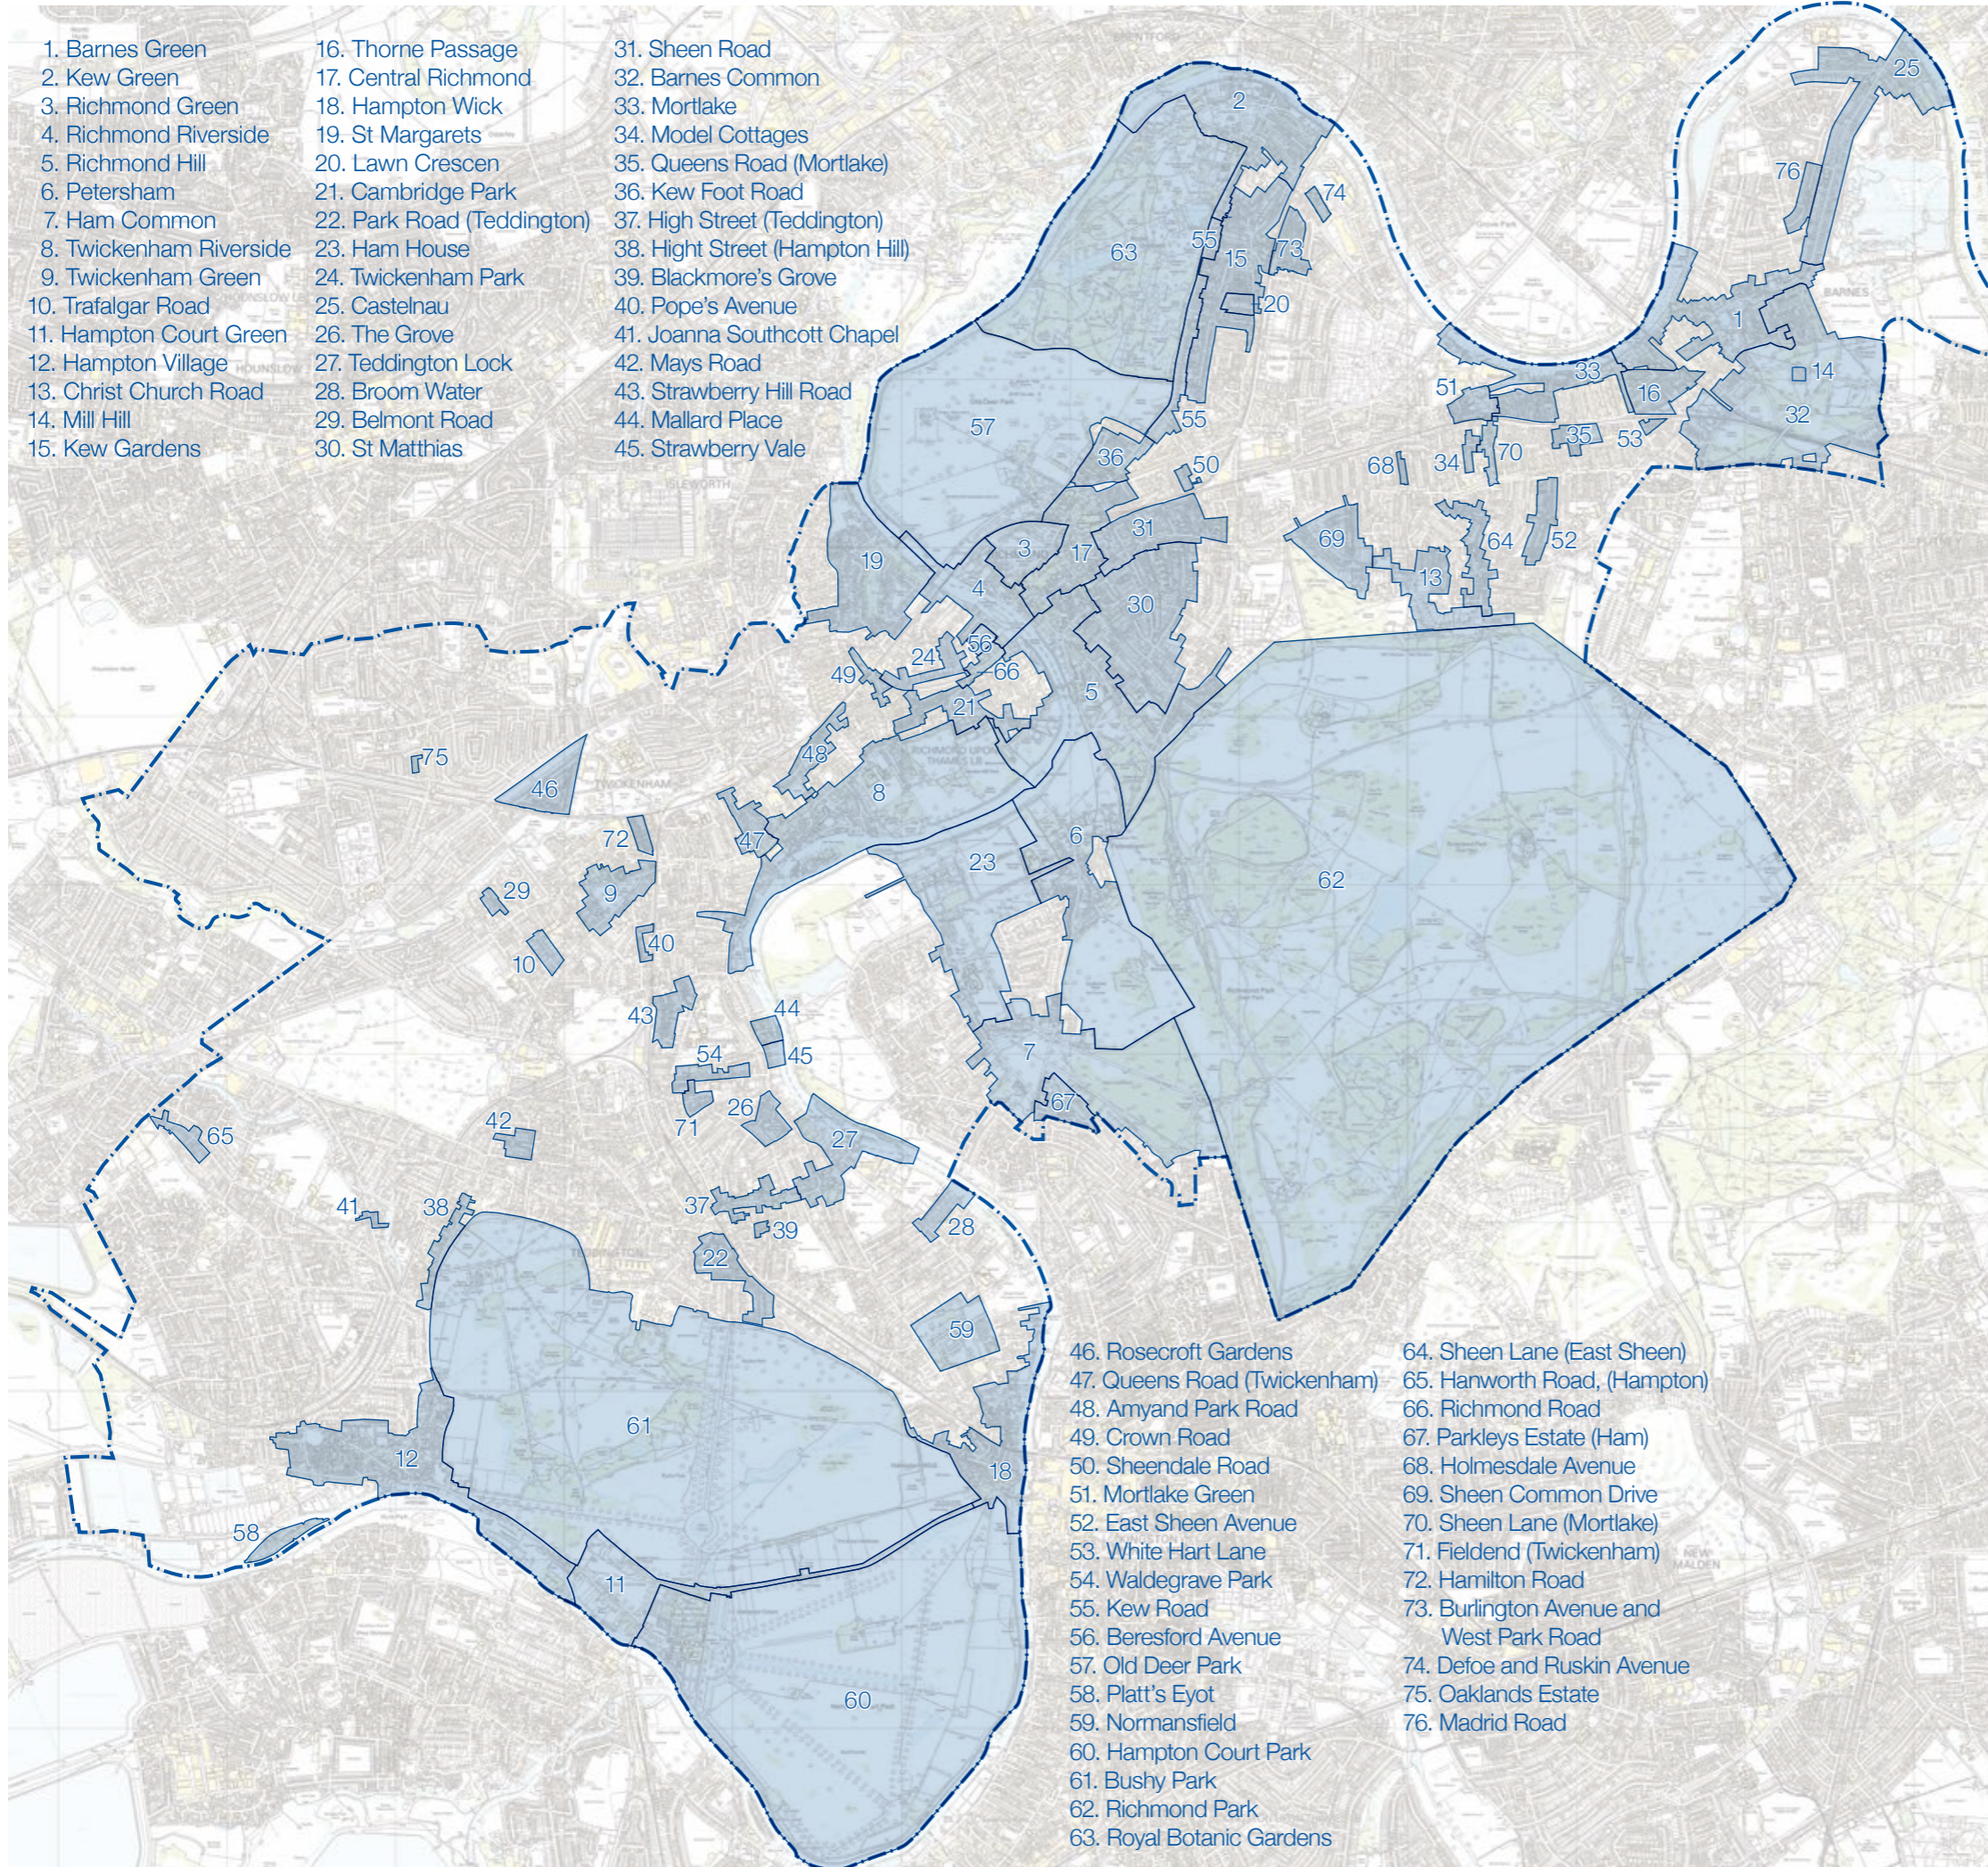

CONSERVATION AREAS

 Conservation Areas

 Borough boundary

- 1. Barnes Green
- 2. Kew Green
- 3. Richmond Green
- 4. Richmond Riverside
- 5. Richmond Hill
- 6. Petersham
- 7. Ham Common
- 8. Twickenham Riverside
- 9. Twickenham Green
- 10. Trafalgar Road
- 11. Hampton Court Green
- 12. Hampton Village
- 13. Christ Church Road
- 14. Mill Hill
- 15. Kew Gardens
- 16. Thorne Passage
- 17. Central Richmond
- 18. Hampton Wick
- 19. St Margarets
- 20. Lawn Crescen
- 21. Cambridge Park
- 22. Park Road (Teddington)
- 23. Ham House
- 24. Twickenham Park
- 25. Castelnau
- 26. The Grove
- 27. Teddington Lock
- 28. Broom Water
- 29. Belmont Road
- 30. St Matthias
- 31. Sheen Road
- 32. Barnes Common
- 33. Mortlake
- 34. Model Cottages
- 35. Queens Road (Mortlake)
- 36. Kew Foot Road
- 37. High Street (Teddington)
- 38. Hight Street (Hampton Hill)
- 39. Blackmore's Grove
- 40. Pope's Avenue
- 41. Joanna Southcott Chapel
- 42. Mays Road
- 43. Strawberry Hill Road
- 44. Mallard Place
- 45. Strawberry Vale

- 46. Rosecroft Gardens
- 47. Queens Road (Twickenham)
- 48. Amyand Park Road
- 49. Crown Road
- 50. Sheendale Road
- 51. Mortlake Green
- 52. East Sheen Avenue
- 53. White Hart Lane
- 54. Waldegrave Park
- 55. Kew Road
- 56. Beresford Avenue
- 57. Old Deer Park
- 58. Platt's Eyot
- 59. Normansfield
- 60. Hampton Court Park
- 61. Bushy Park
- 62. Richmond Park
- 63. Royal Botanic Gardens
- 64. Sheen Lane (East Sheen)
- 65. Hanworth Road, (Hampton)
- 66. Richmond Road
- 67. Parkleys Estate (Ham)
- 68. Holmesdale Avenue
- 69. Sheen Common Drive
- 70. Sheen Lane (Mortlake)
- 71. Fieldend (Twickenham)
- 72. Hamilton Road
- 73. Burlington Avenue and West Park Road
- 74. Defoe and Ruskin Avenue
- 75. Oaklands Estate
- 76. Madrid Road

London Borough of Richmond upon Thames

Scale 1:40,000