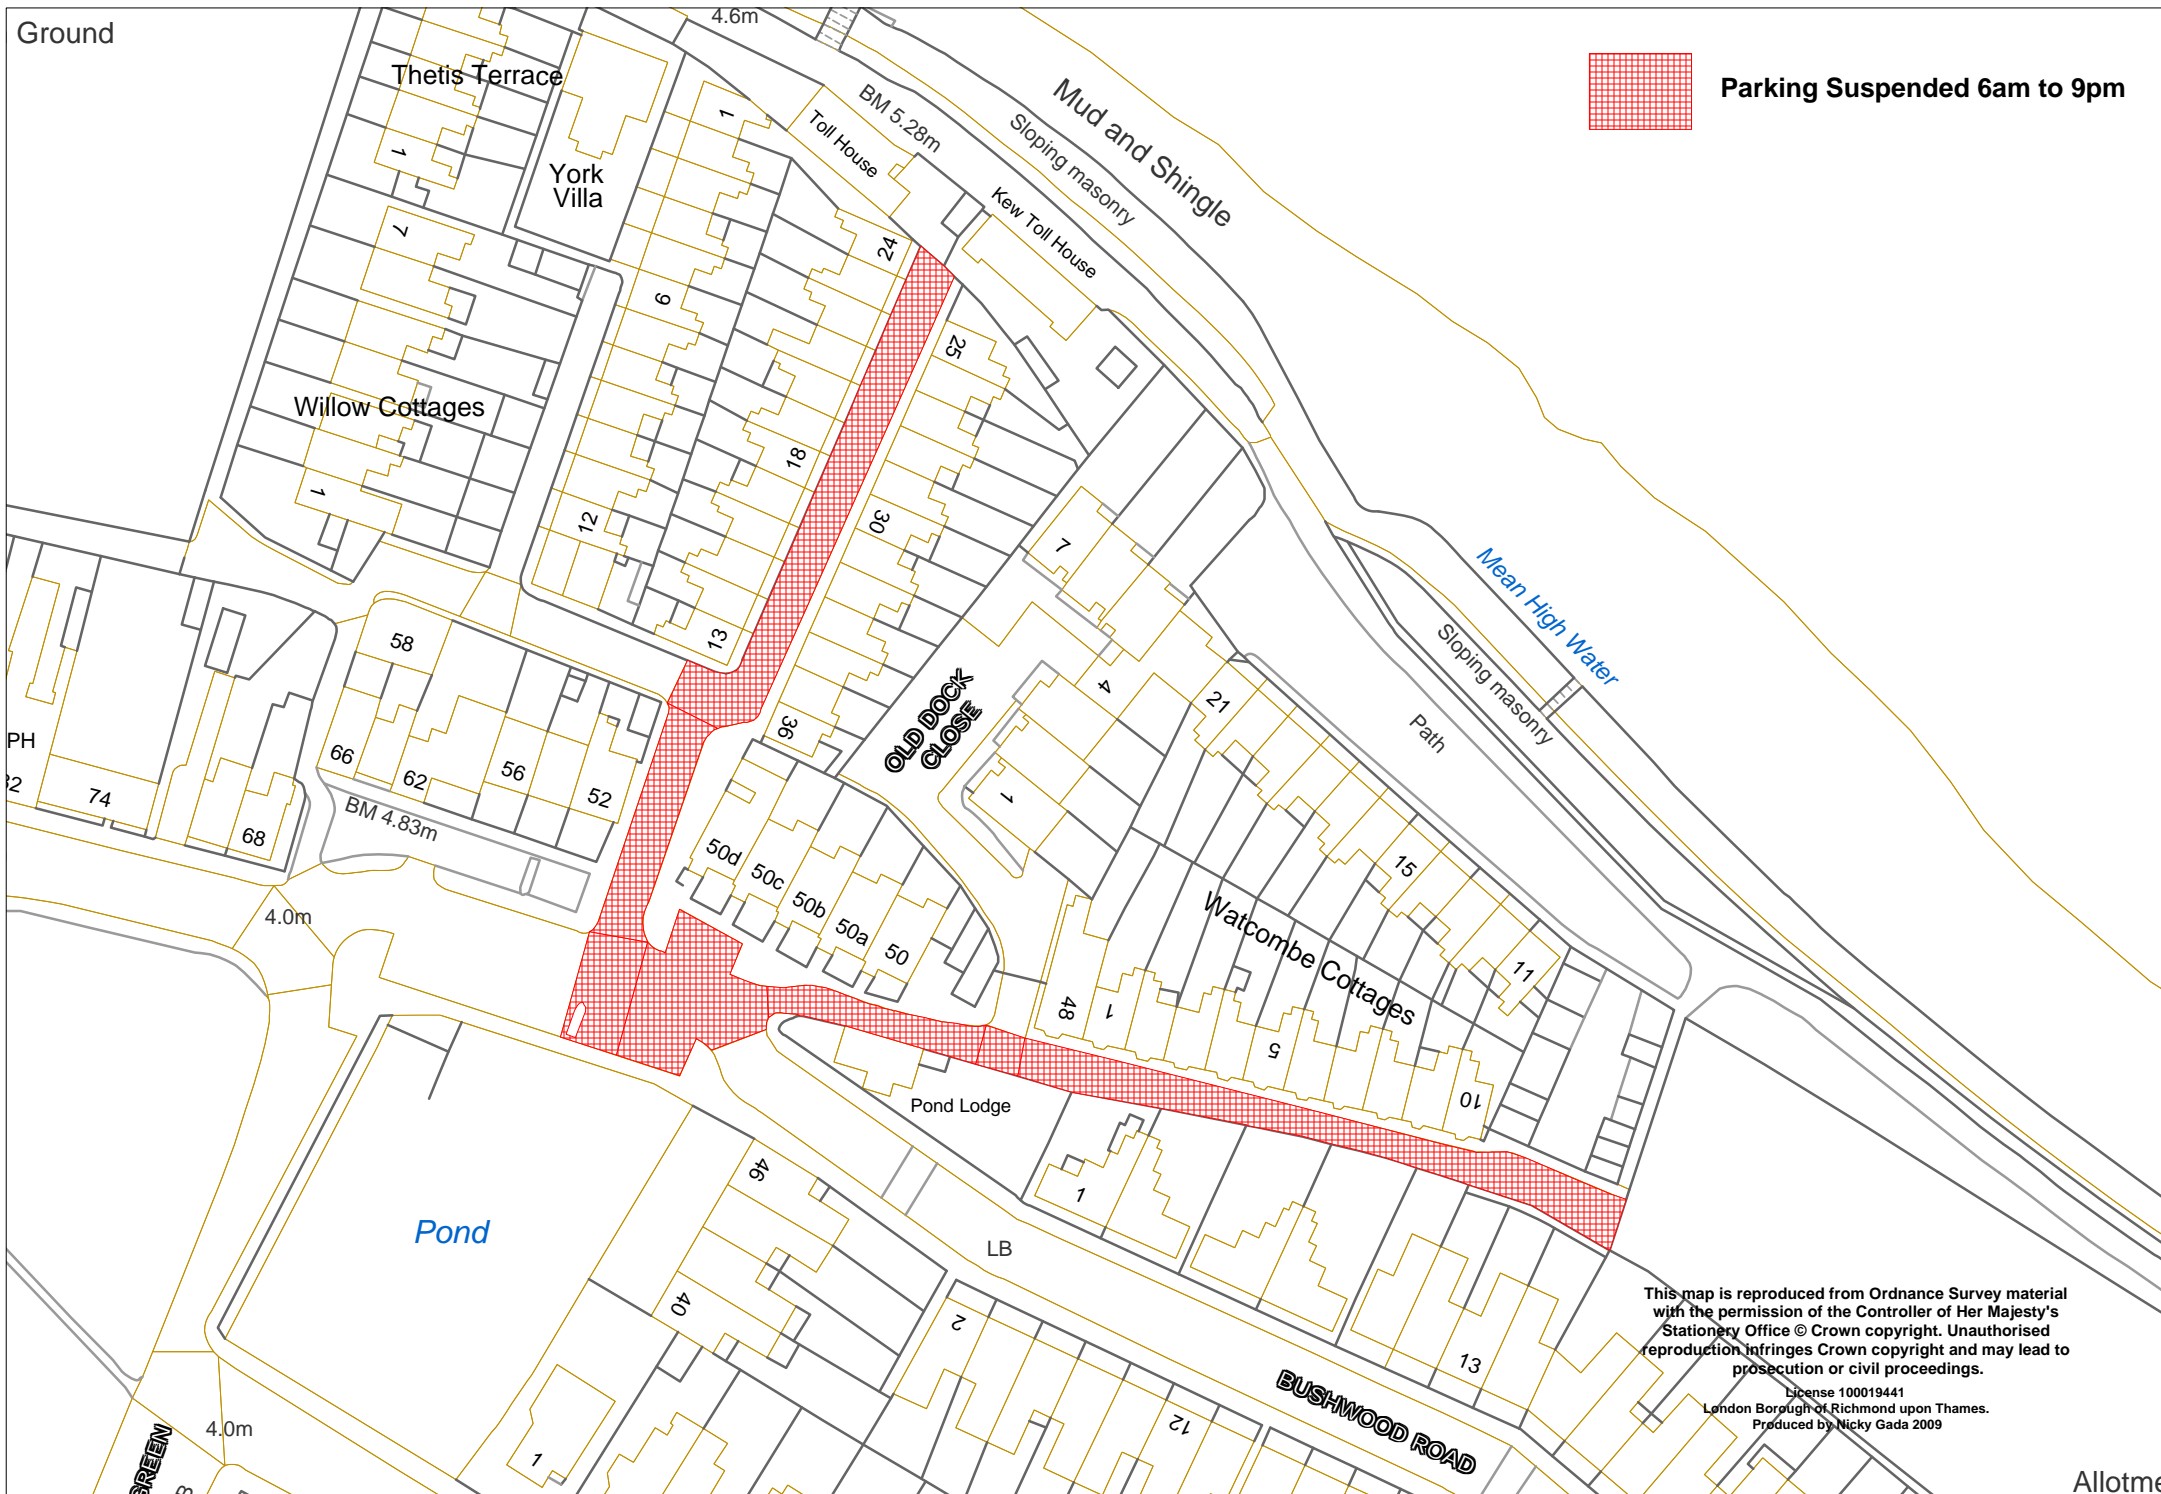

Ground

Parking Suspended 6am to 9pm

This map is reproduced from Ordnance Survey material with the permission of the Controller of Her Majesty's Stationery Office © Crown copyright. Unauthorised reproduction infringes Crown copyright and may lead to prosecution or civil proceedings.

License 100019441
London Borough of Richmond upon Thames.
Produced by Nicky Gada 2009

Allotme