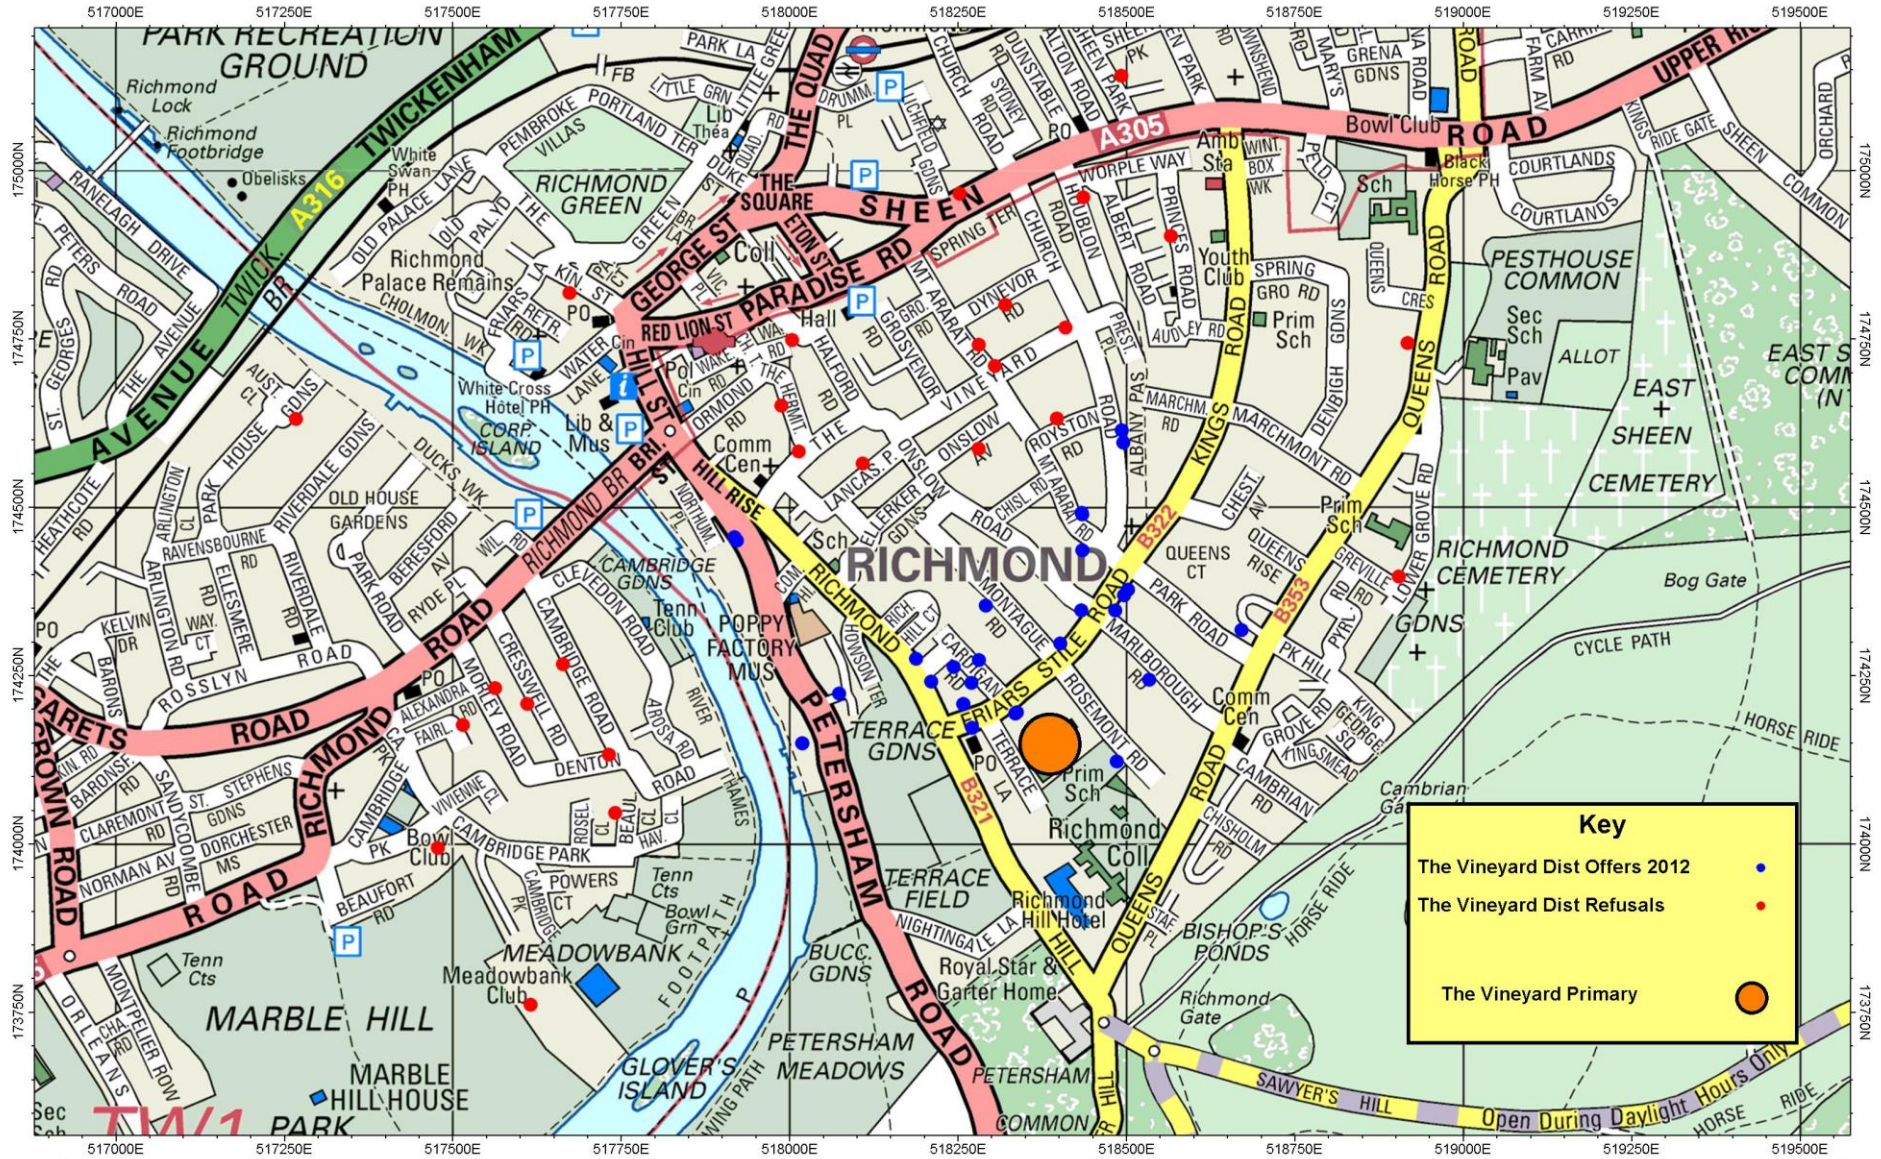

# THE VINEYARD PRIMARY - SEPTEMBER 2012 - 1ST PREFERENCE APPLICATIONS ONLY SHOWN

This map is reproduced from Ordnance Survey material with the permission of Ordnance Survey on behalf of the Controller of Her Majesty's Stationery Office © Crown copyright. Unauthorised reproduction infringes Crown copyright and may lead to prosecution or civil proceedings. London Borough of Richmond Upon Thames Licence/Account No. 100019441 - 2012.