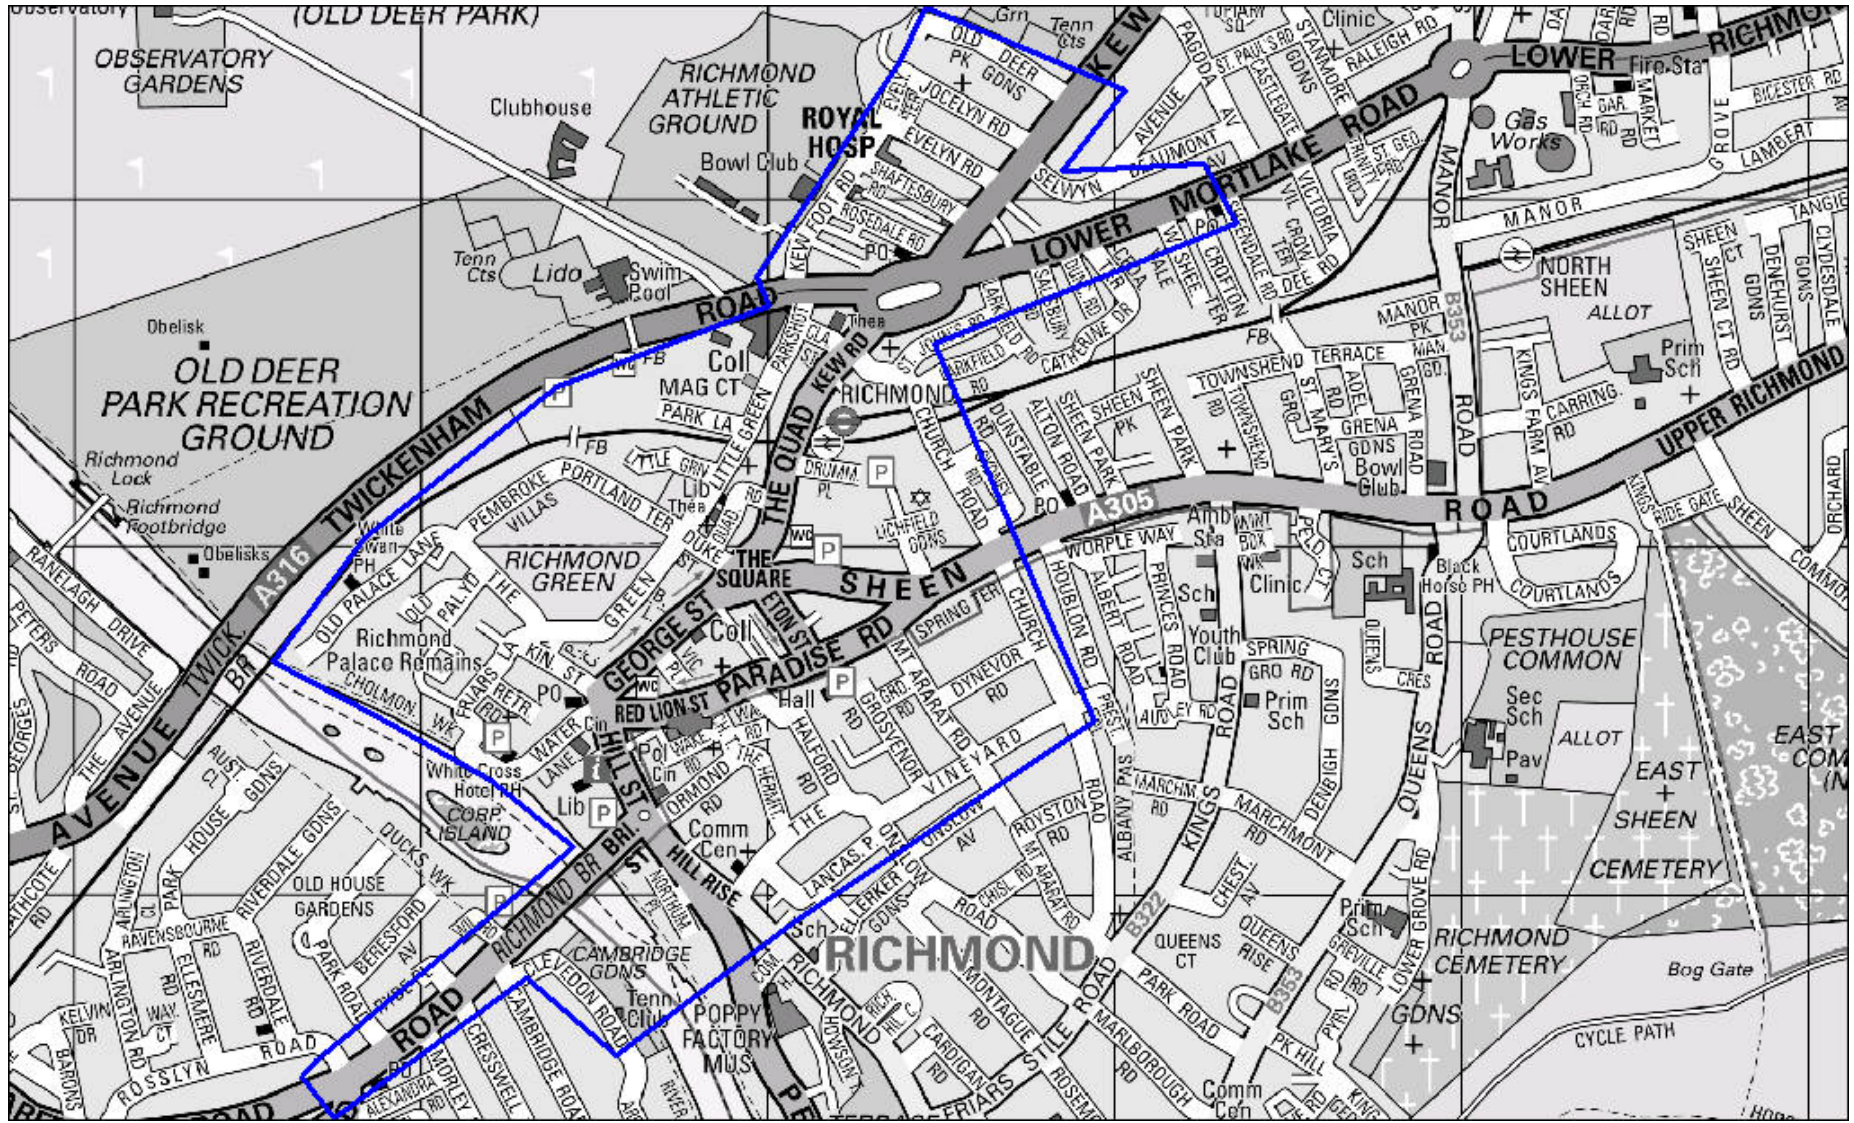

# RICHMOND TOWN CENTRE

# THE MAJORITY OF DISORDER ON THE BOROUGH OCCURS IN RICHMOND TOWN CENTRE

Extract from Richmond Town Centre crime analysis 01/07/08 – 31/12/08