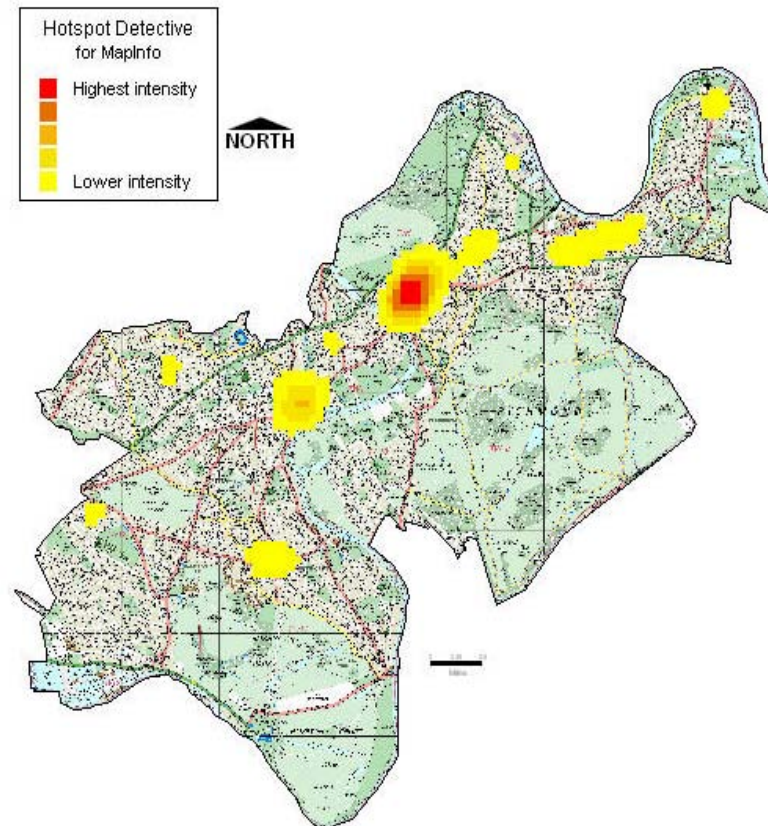

# RICHMOND TOWN CENTRE

# 18% OF ALL CRIME ON THE BOROUGH OCCURS IN THE TWO TOWN CENTRES

Extract from the key findings of the 2008 Strategic assessment.  
The analysis and strategic profiles have identified the same long-term trends, namely the persistent hotspots being the town centres, together accounting for 18% of crime in the borough in 07/08.

# THE MAJORITY OF DISORDER ON THE BOROUGH OCCURS IN RICHMOND TOWN CENTRE

Extract from Richmond Town Centre crime analysis 01/07/08 – 31/12/08

## Key Findings

- RICHMOND TOWN centre accounts for the majority of disorder in the London Borough of RICHMOND
- The peak days are Friday-Sunday
- The peak time is 1600-0300 hours