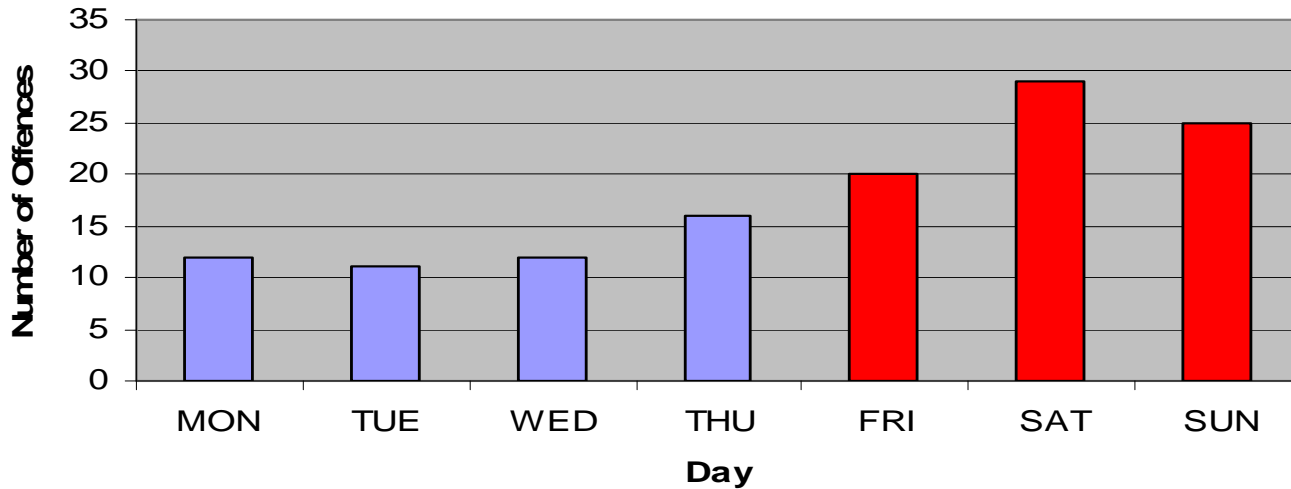

Richmond Town Offences by Day