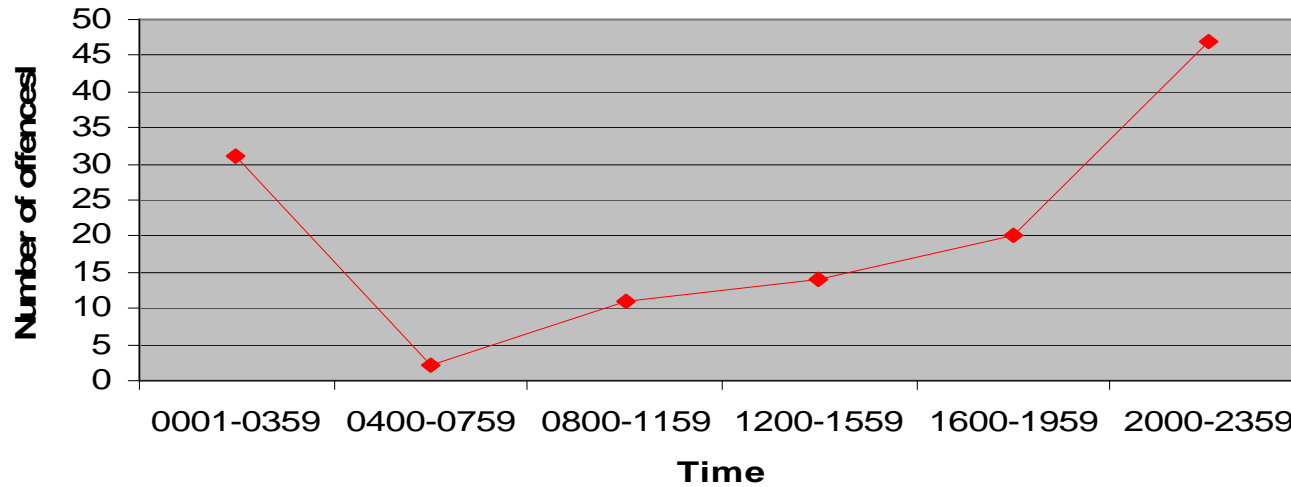

Richmond Offences By Time