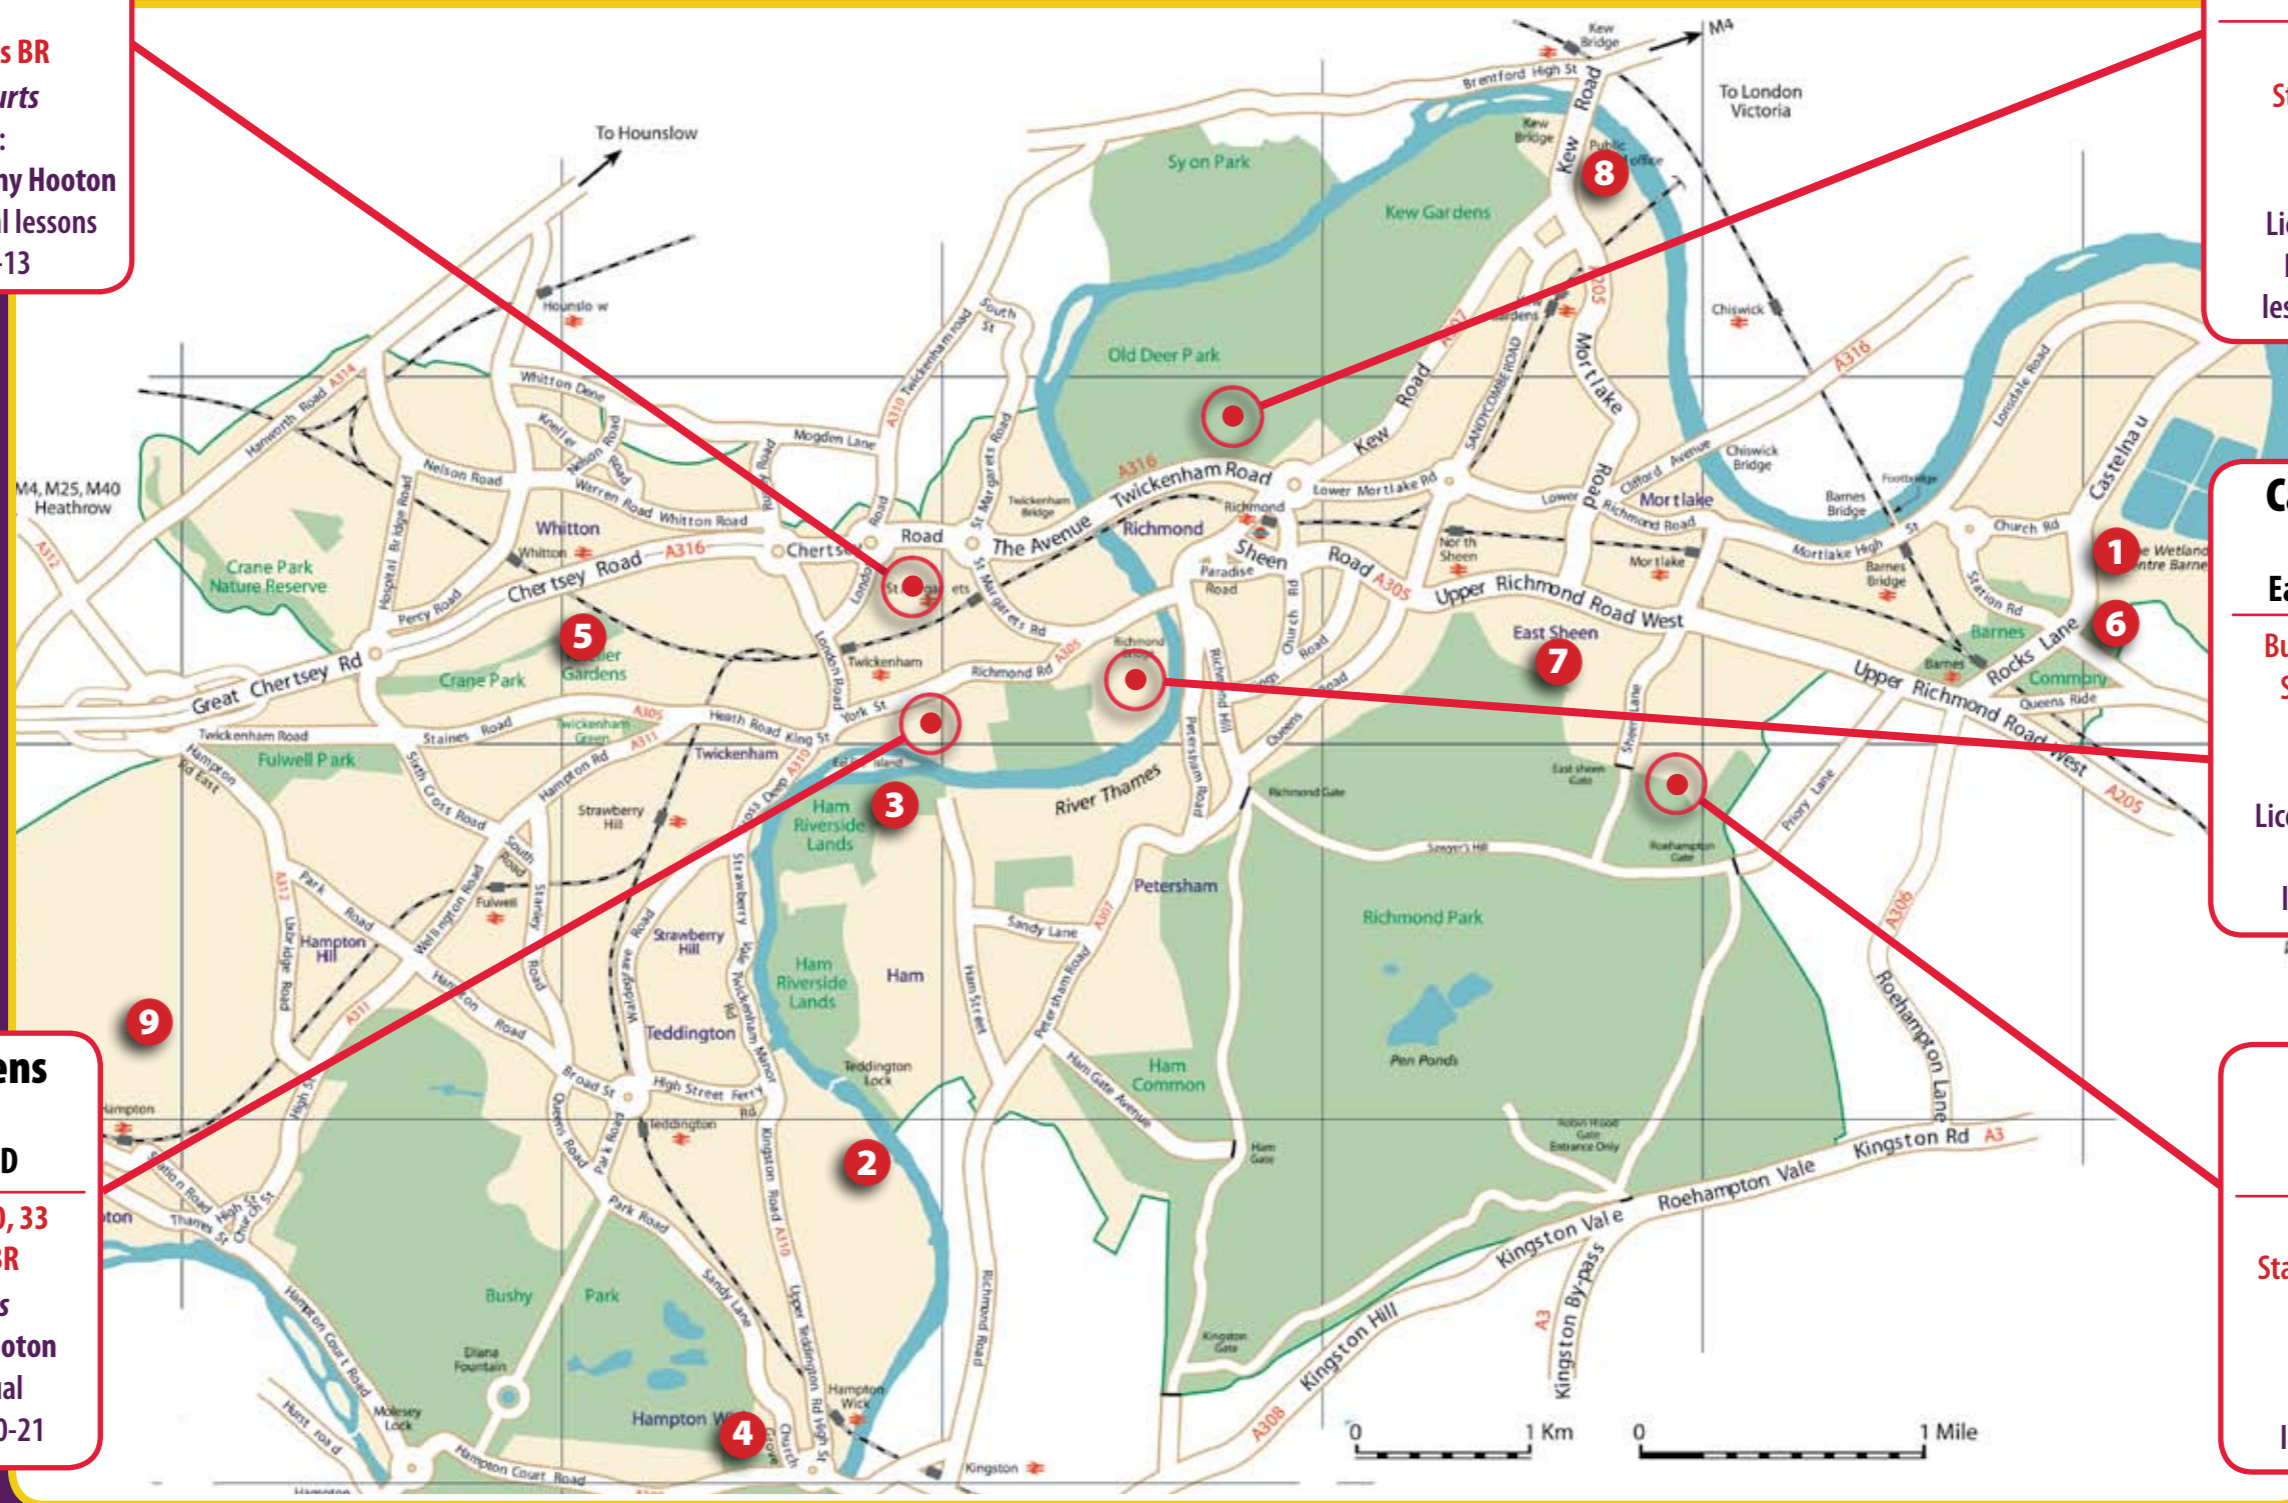

Old Deer Park
(rear of Pools on the Park)
Twickenham Road,
Richmond TW9 2SF

Buses: 490, 190, 65, R70
Station: **Richmond BR**
Five hard courts
and five grass courts
Licensed coach: **Philip Lamb**
For courses and individual lessons please see page 14-17