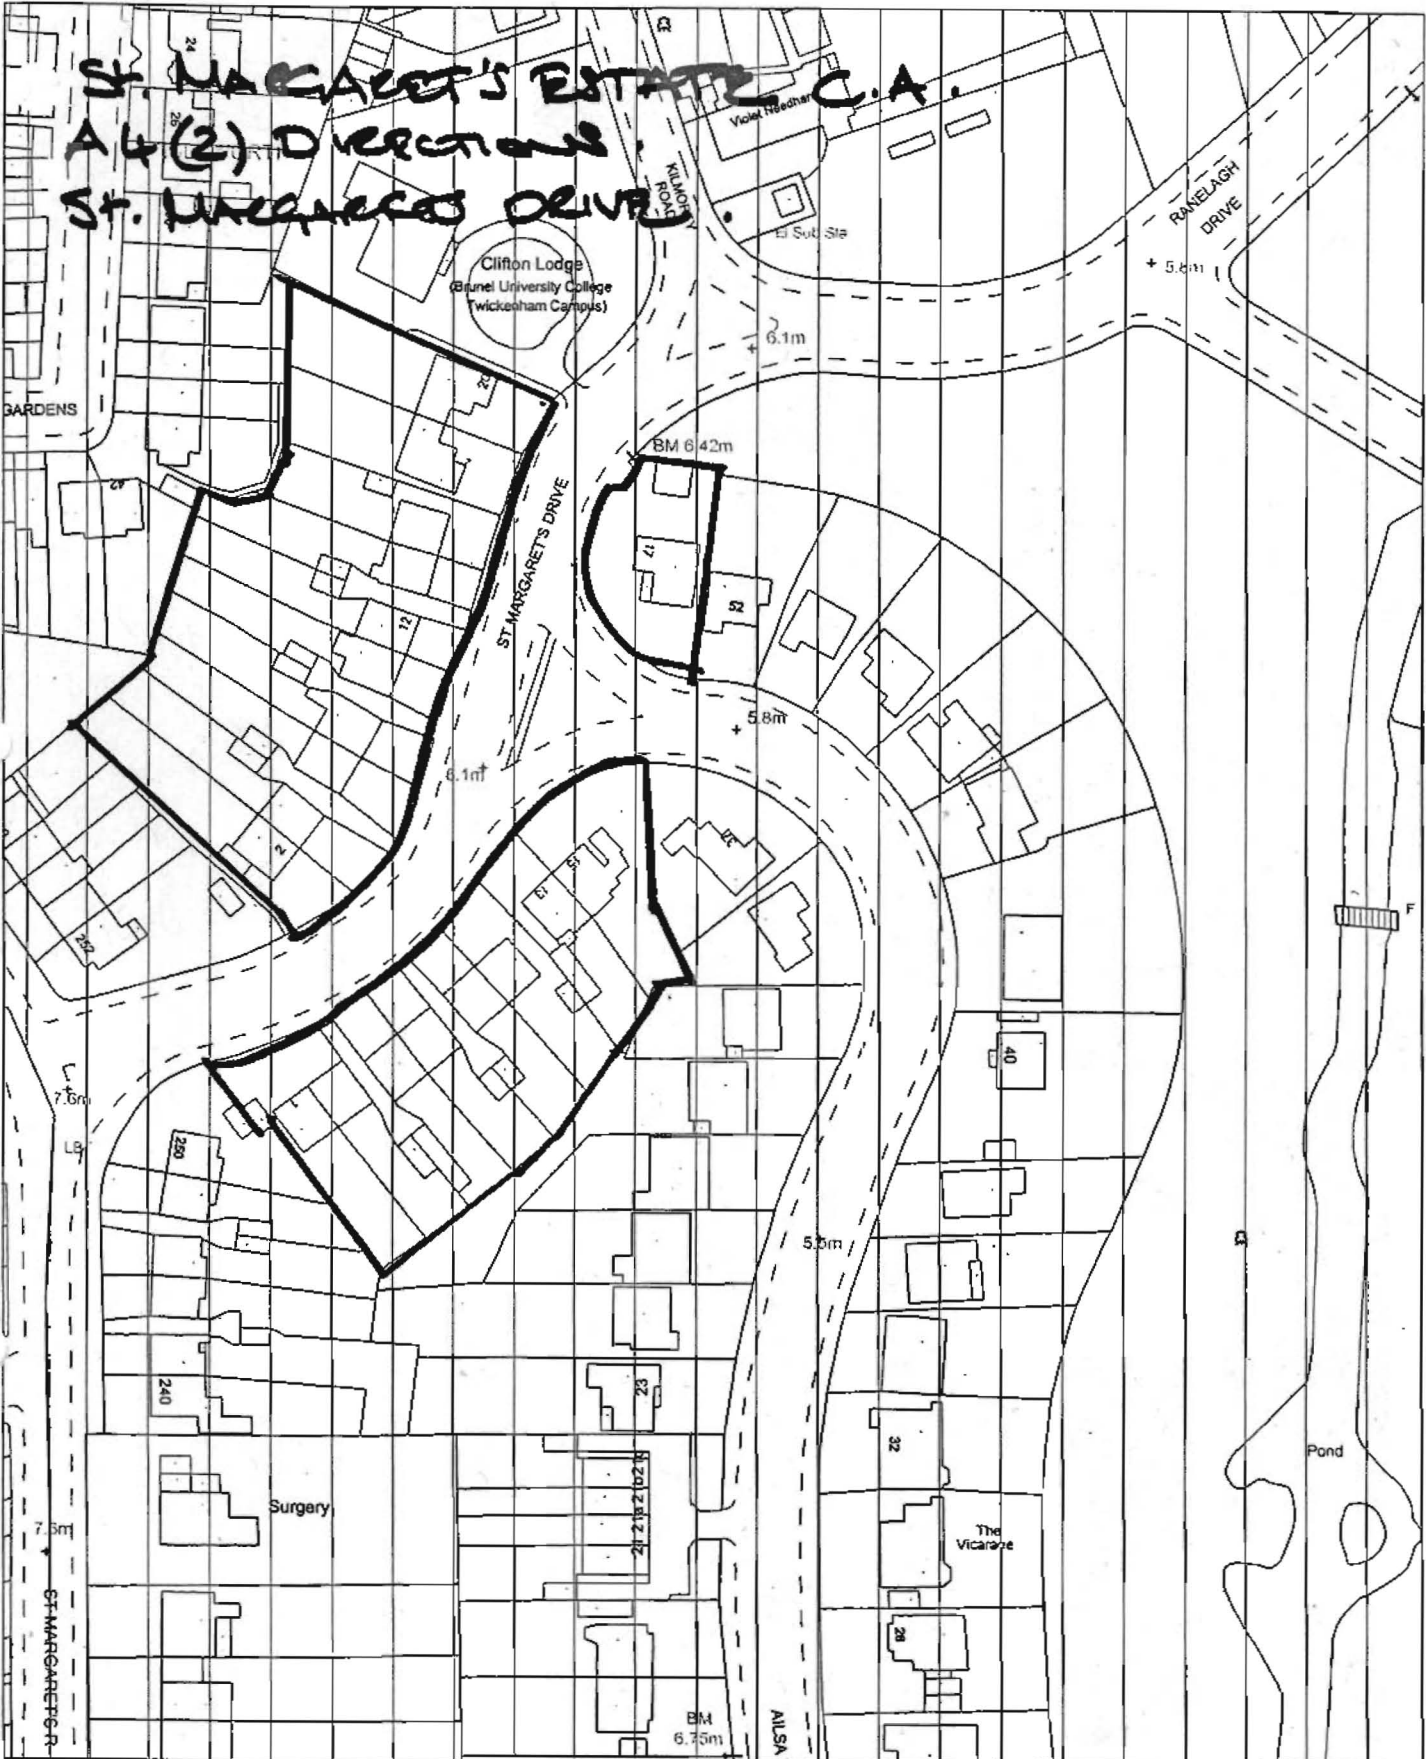

ST. MARGARET'S ESTATE C.A.
A4(2) DIRECTIONS:
ST. MARGARETS DRIVE

R LONDON BOROUGH OF
 RICHMOND UPON THAMES
 Policy and Design Department

Ordnance Survey
 Map Extract

Reproduced from the
 1999 Ordnance Survey
 1:1250 mapping with
 the permission of Her
 Majesty's Stationery
 Office (c) Crown
 Copyright. Unauthorised
 reproduction infringes
 Crown Copyright & may
 lead to prosecution or
 civil proceedings.

CIVIC CENTRE 44 YORK STREET
 TWICKENHAM TW1 3BZ
 TEL:0181 891 1411 FAX:0181 891 7702

Co-ordinates at centre of map:
 Easting: 516732 Northing: 174882

Scale	Date	Section	Drawn
1: 1250	15/02/00	P&D	JG

Phillip Wealthy
 Head of Policy and Design

Produced by dataMAP the LB Richmond's
 Geographic Information System.

LA086533.