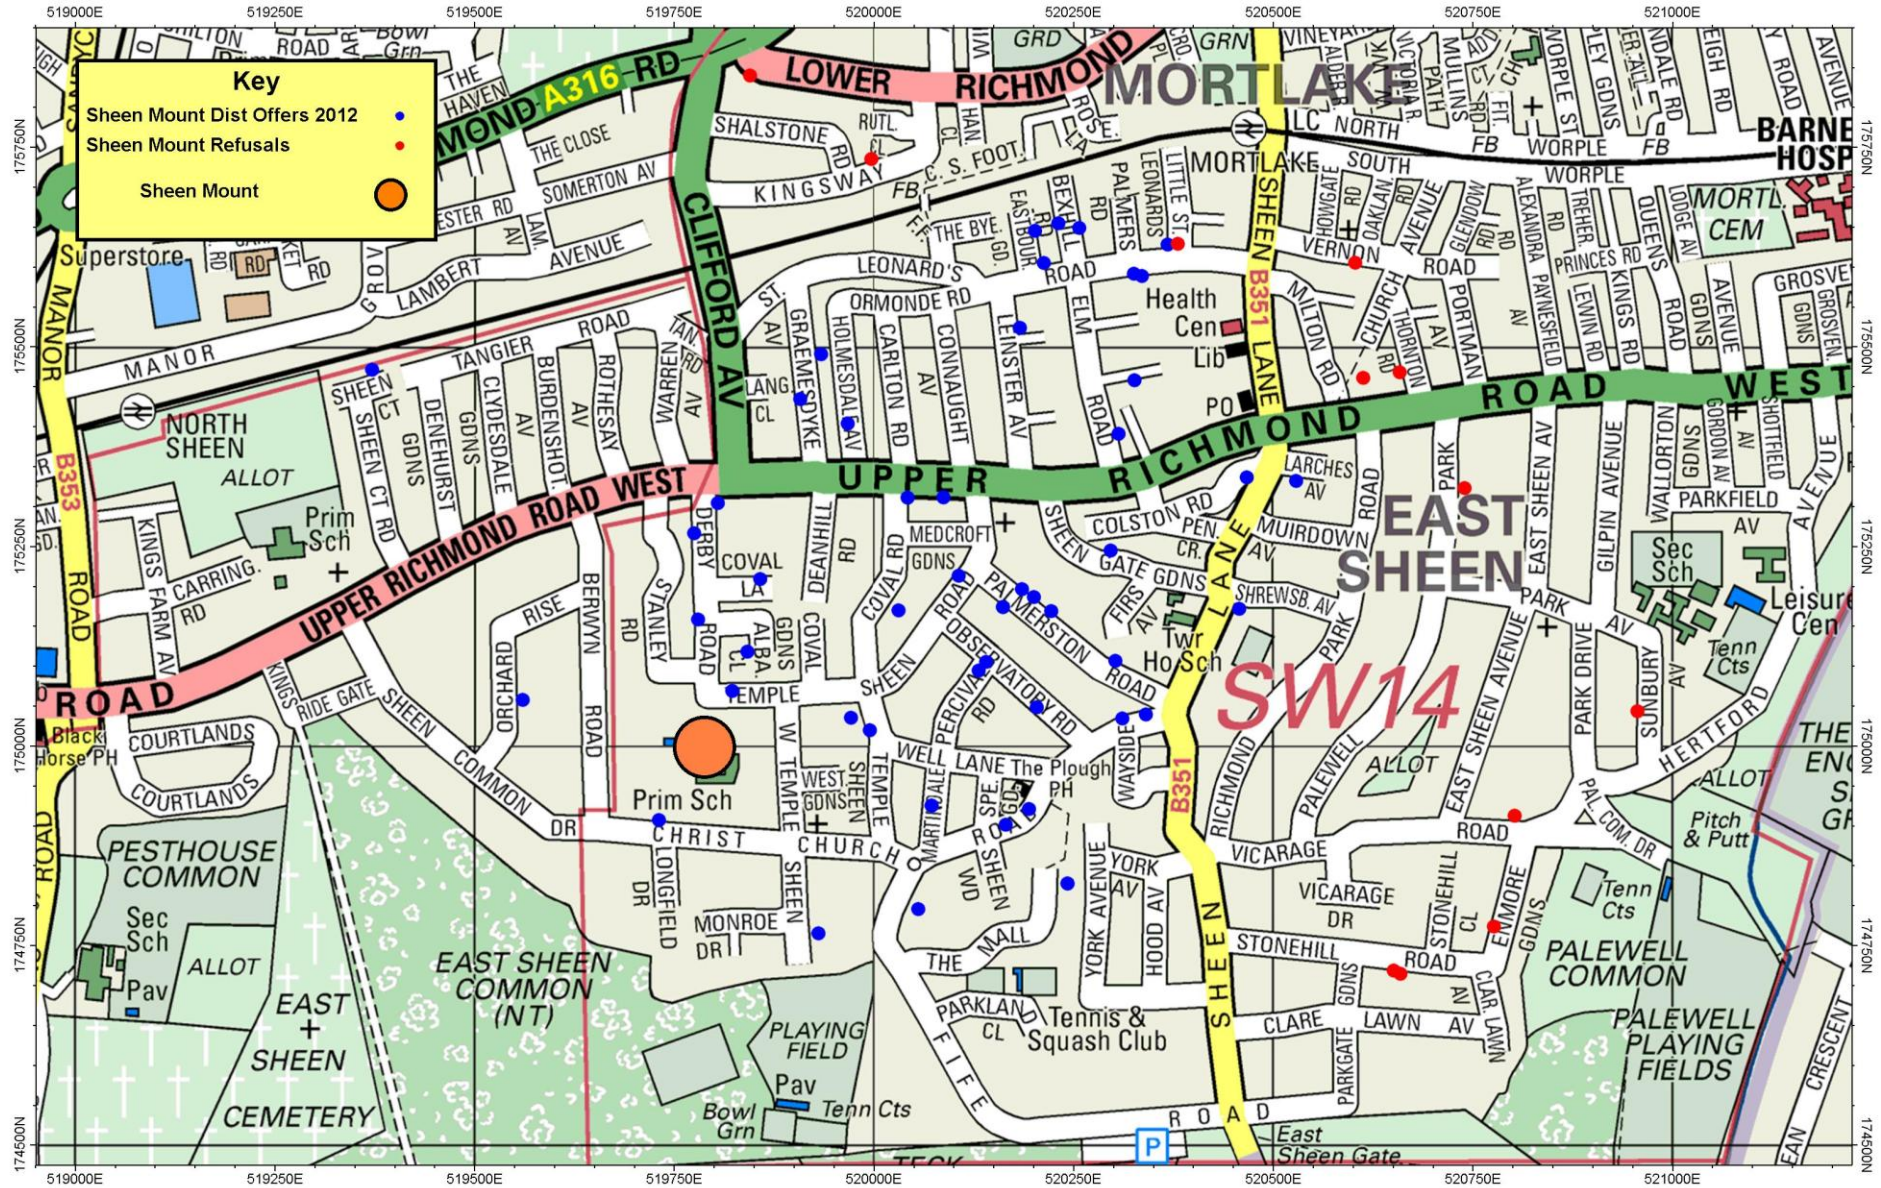

# SHEEN MOUNT - SEPTEMBER 2012 - 1ST PREFERENCE APPLICATIONS ONLY SHOWN

This map is reproduced from Ordnance Survey material with the permission of Ordnance Survey on behalf of the Controller of Her Majesty's Stationery Office © Crown copyright. Unauthorised reproduction infringes Crown copyright and may lead to prosecution or civil proceedings. London Borough of Richmond Upon Thames Licence/Account No. 100019441 - 2012.