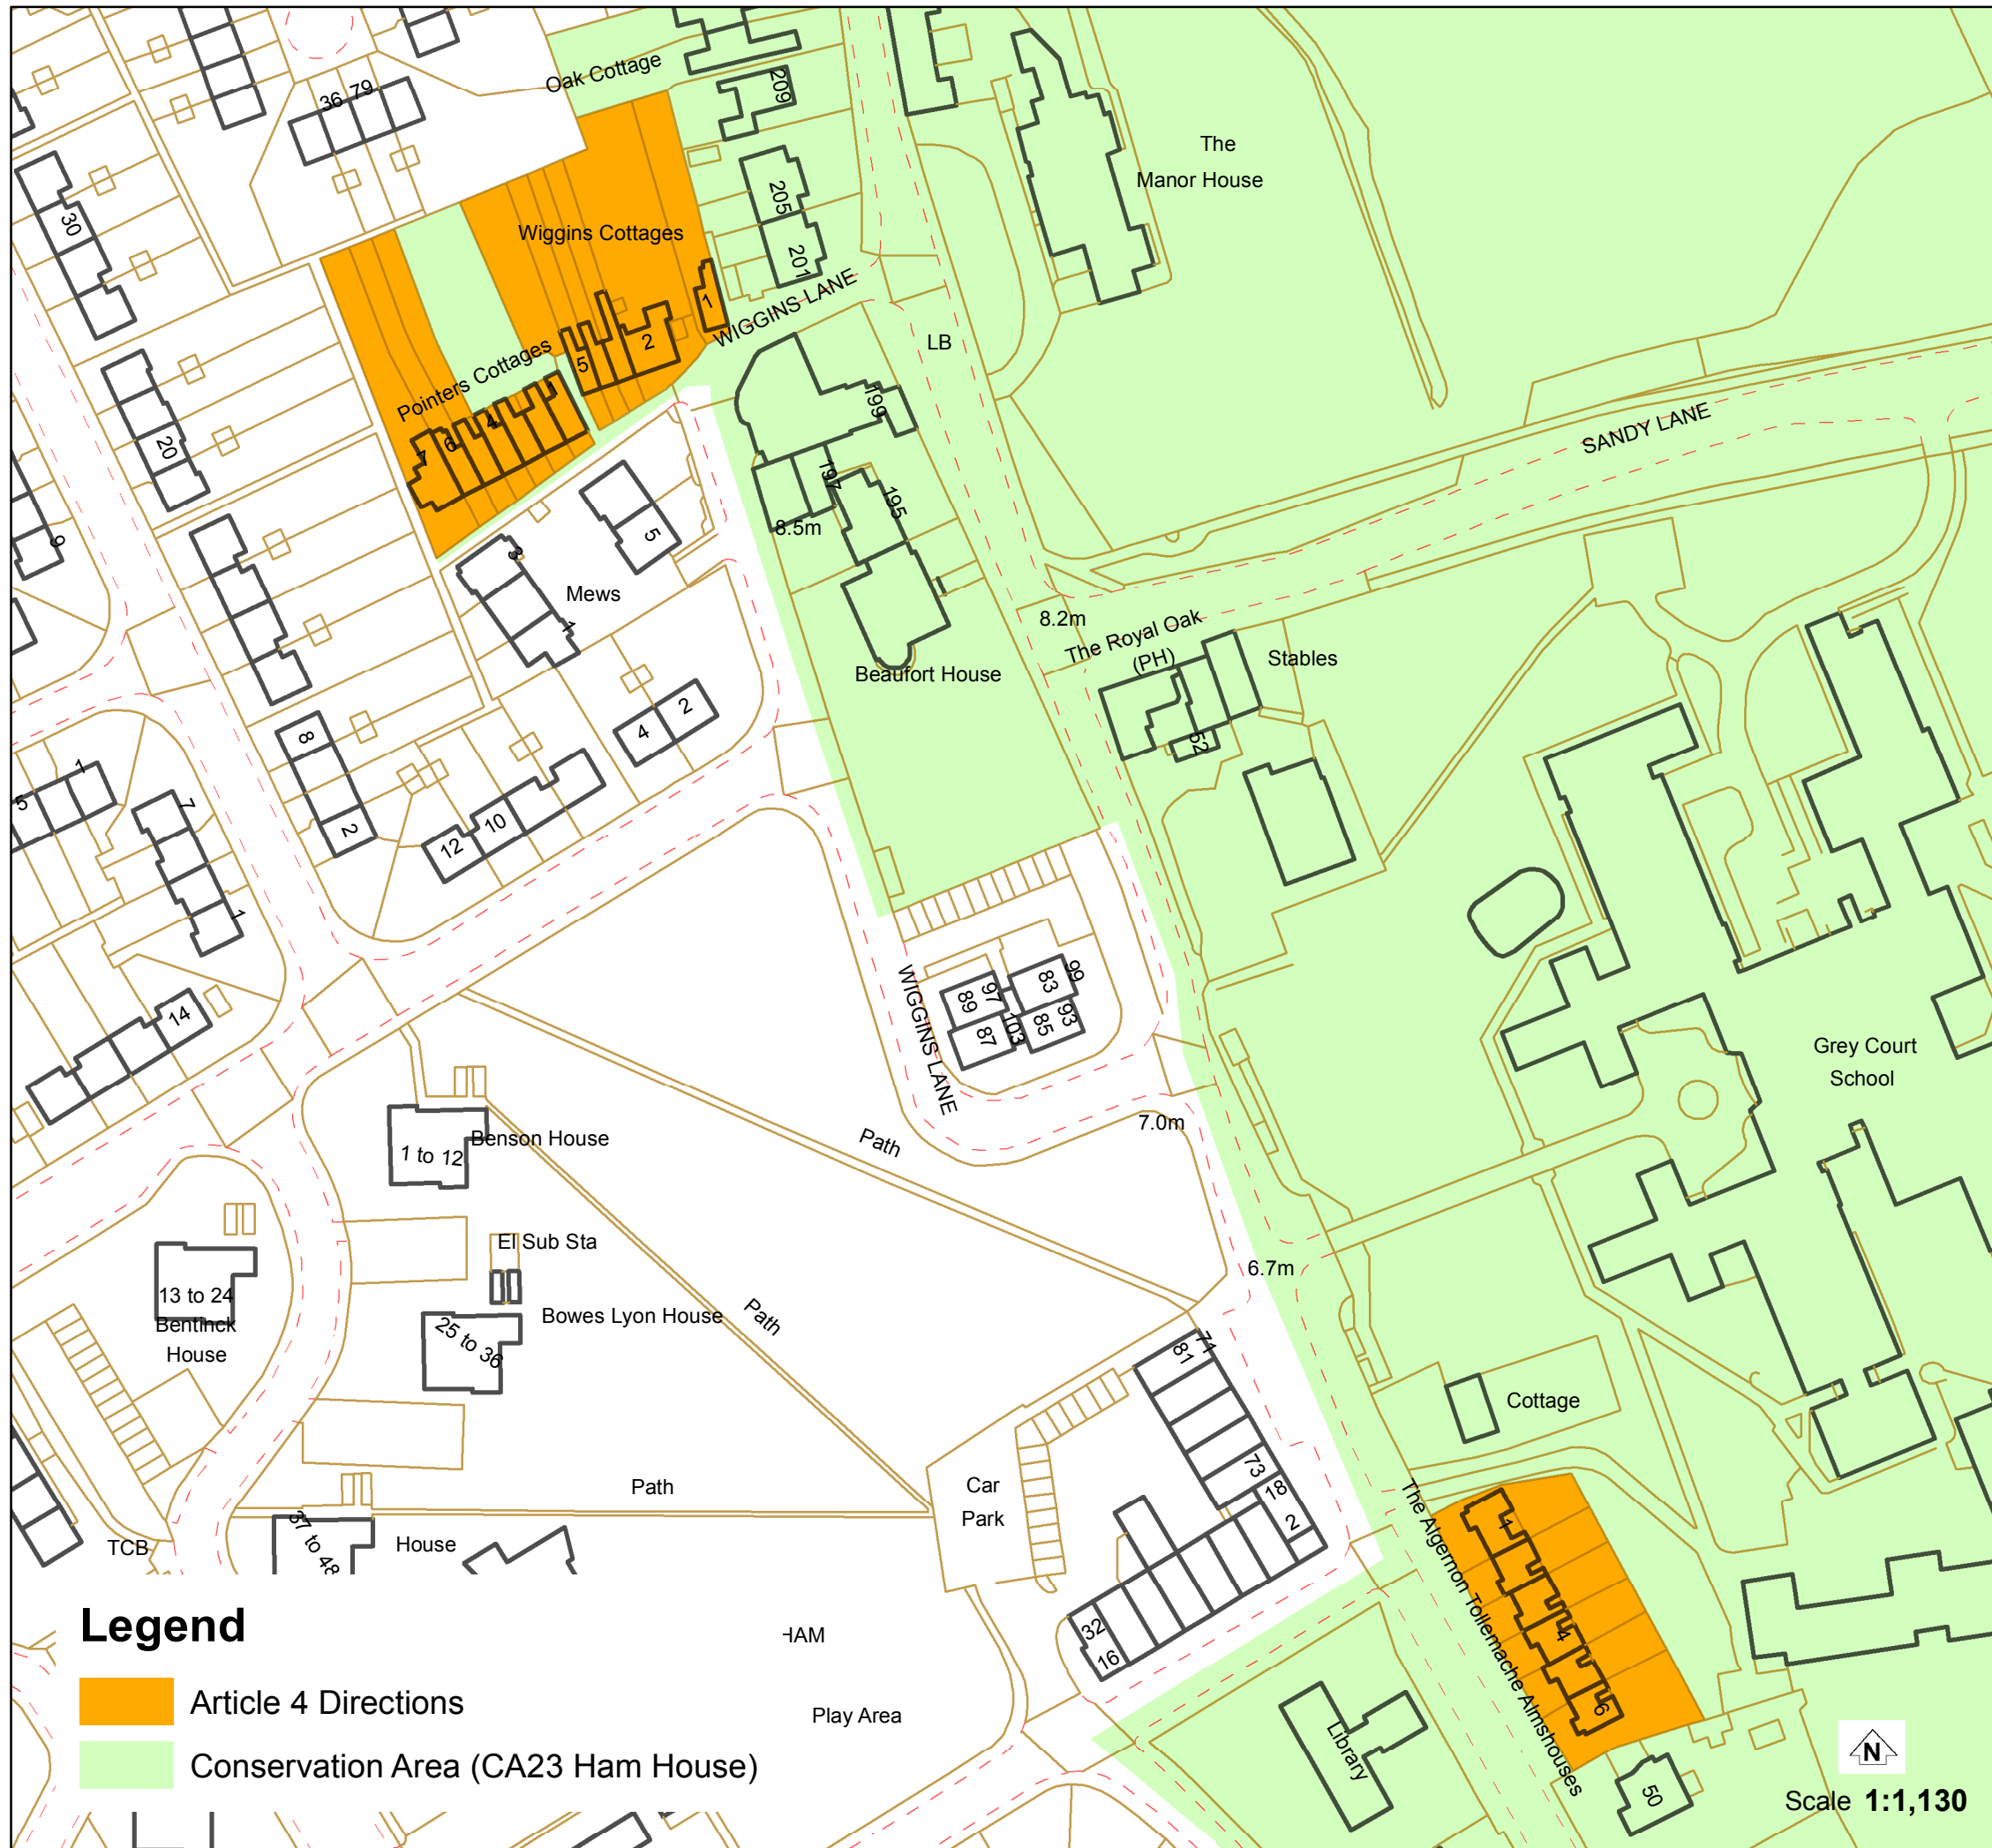

ARTICLE 4 DIRECTIONS CA23 HAM HOUSE

Effective Date: 07.02.2008

The Algernon Tollemache Almshouses,
Ham Street 1-6 (incl)
Pointer's Cottages, Wiggins Lane 1-7 (incl)
Wiggin's Cottages, Wiggins Lane 1-5 (incl)

Printed: 01/12/2015

Produced from our Corporate Geographic Information System
© Crown copyright and database rights 2015
Ordnance Survey 100019441