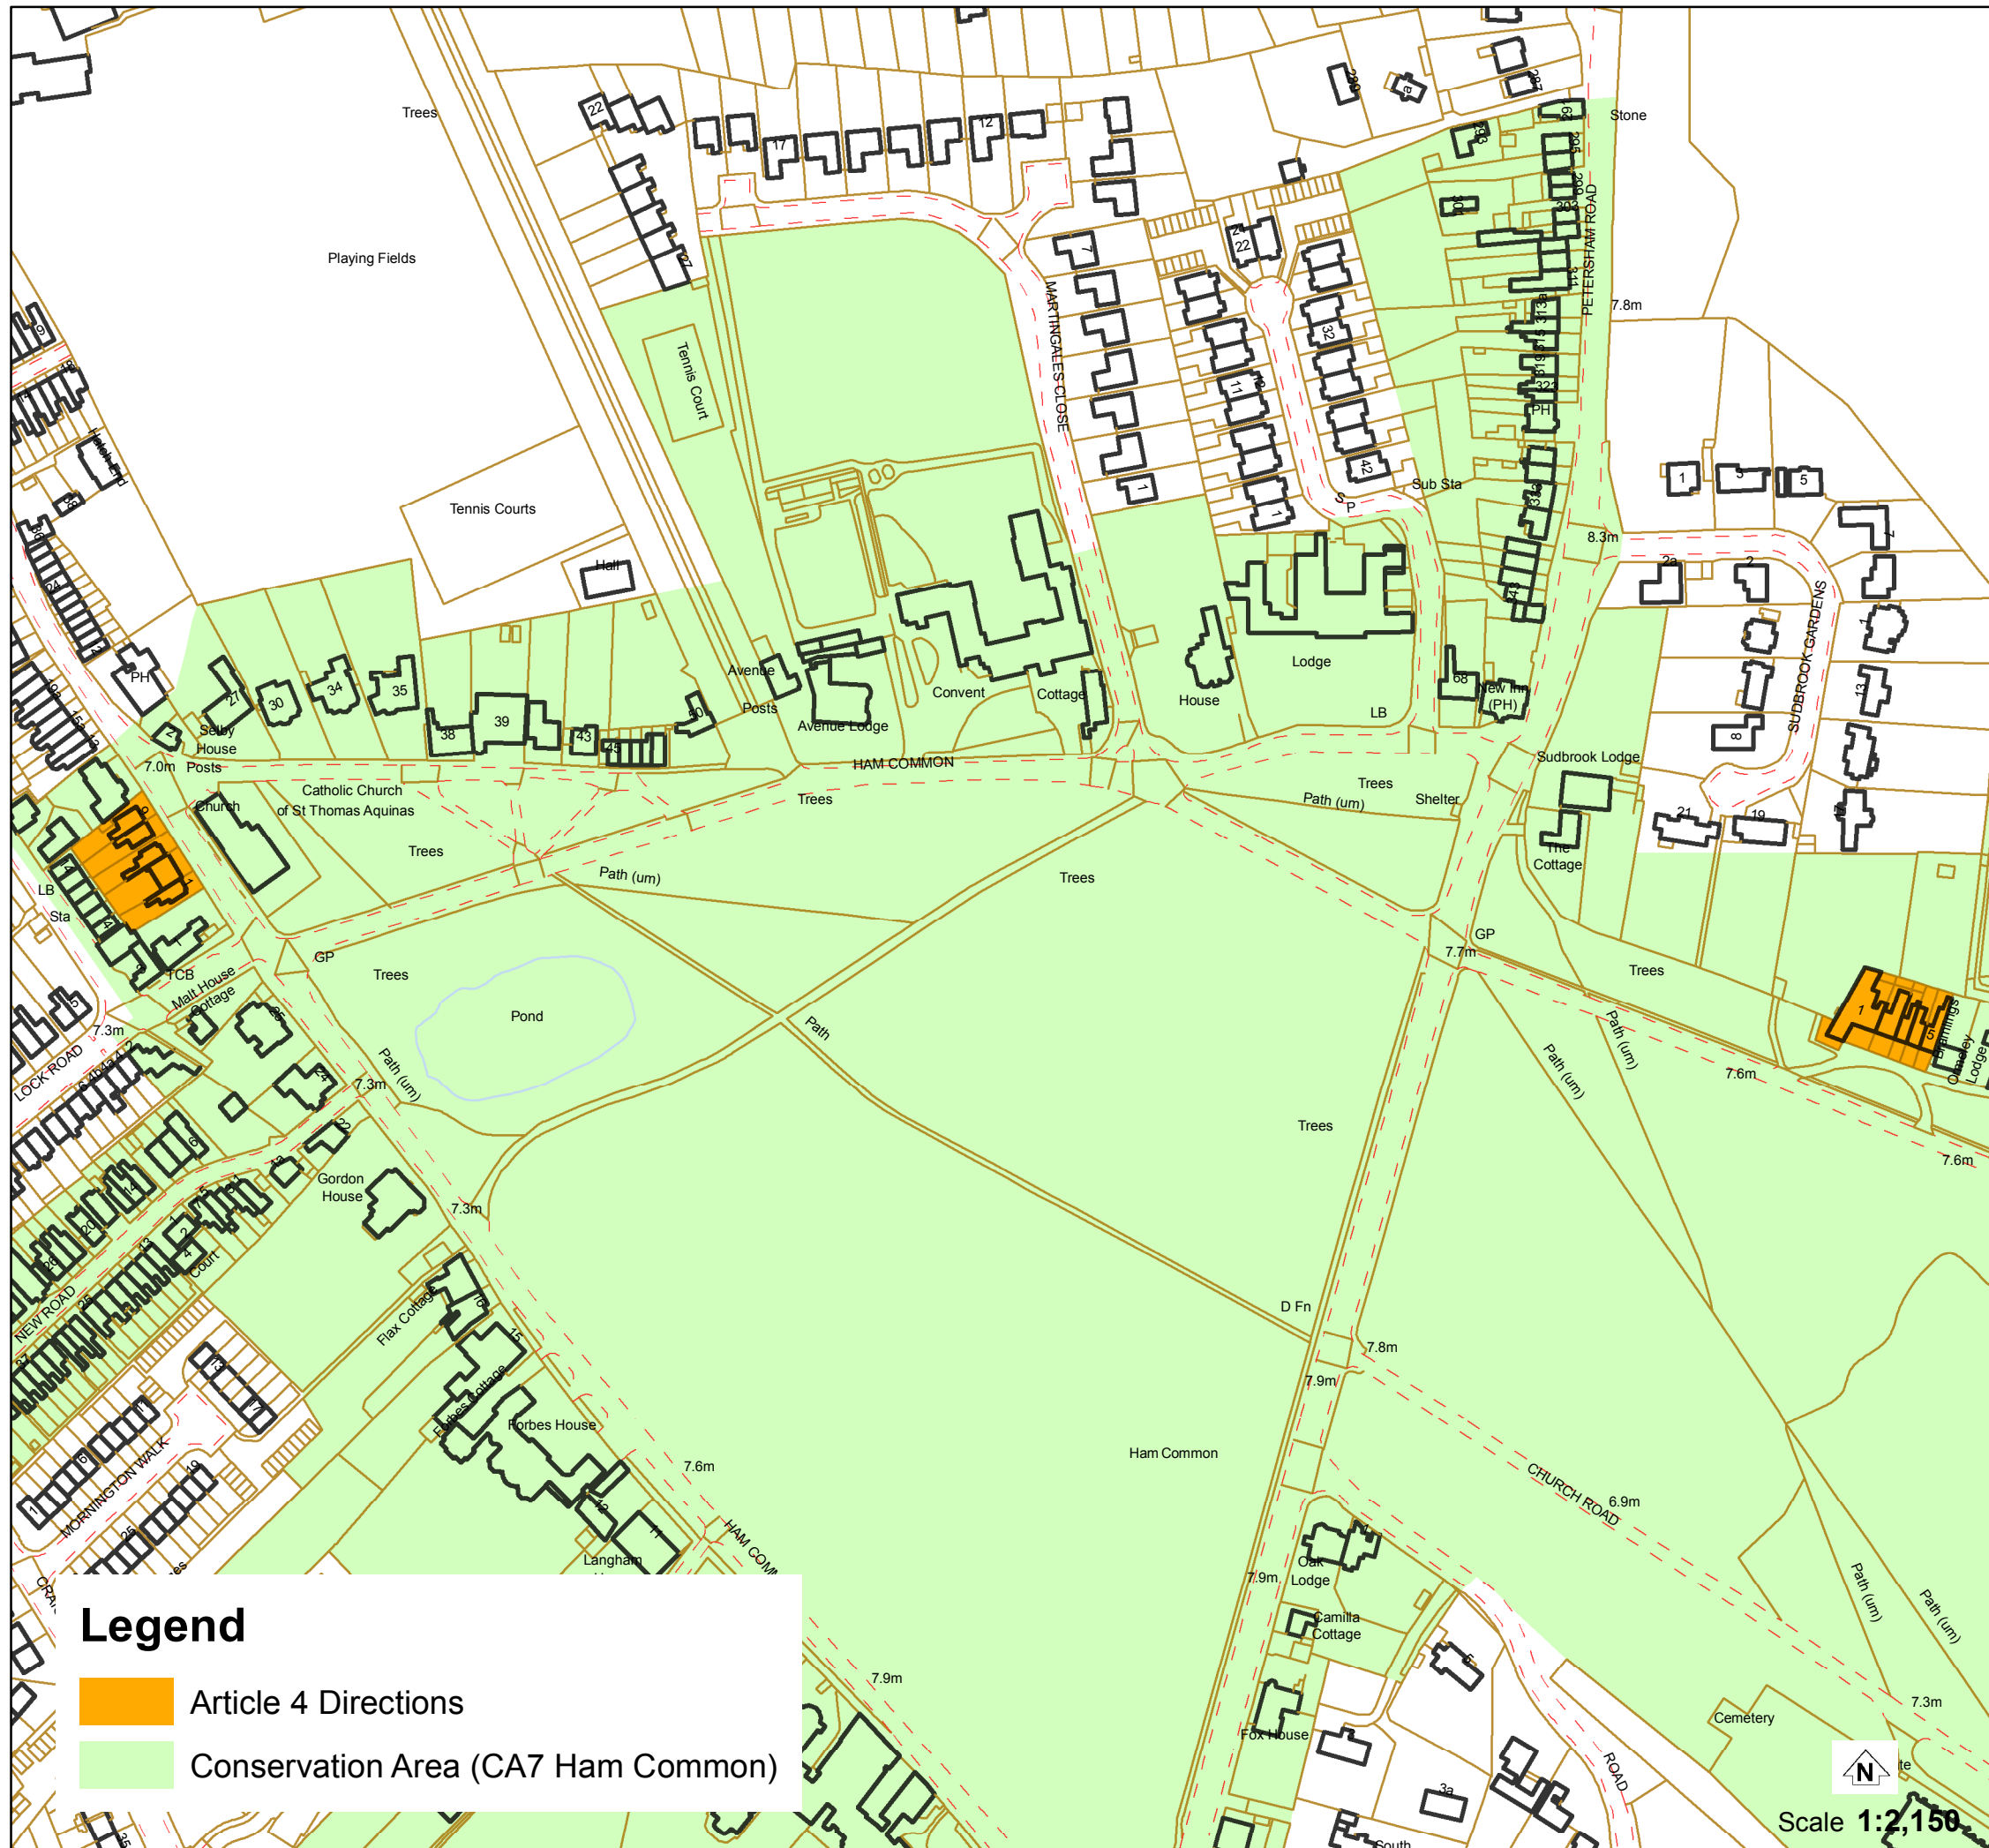

ARTICLE 4 DIRECTIONS CA7 HAM COMMON

Effective Date: 07.02.2008

Ham Gate Avenue 1-5 (incl)
Ham Street 1-9 (odd)

Civic Centre, 44 York Street, Twickenham TW1 3BZ
Tel: 020 8891 1411 Textphone: 020 8891 7120
www.richmond.gov.uk

Printed: 01/12/2015

Produced from our Corporate Geographic Information System
© Crown copyright and database rights 2015
Ordnance Survey 100019441