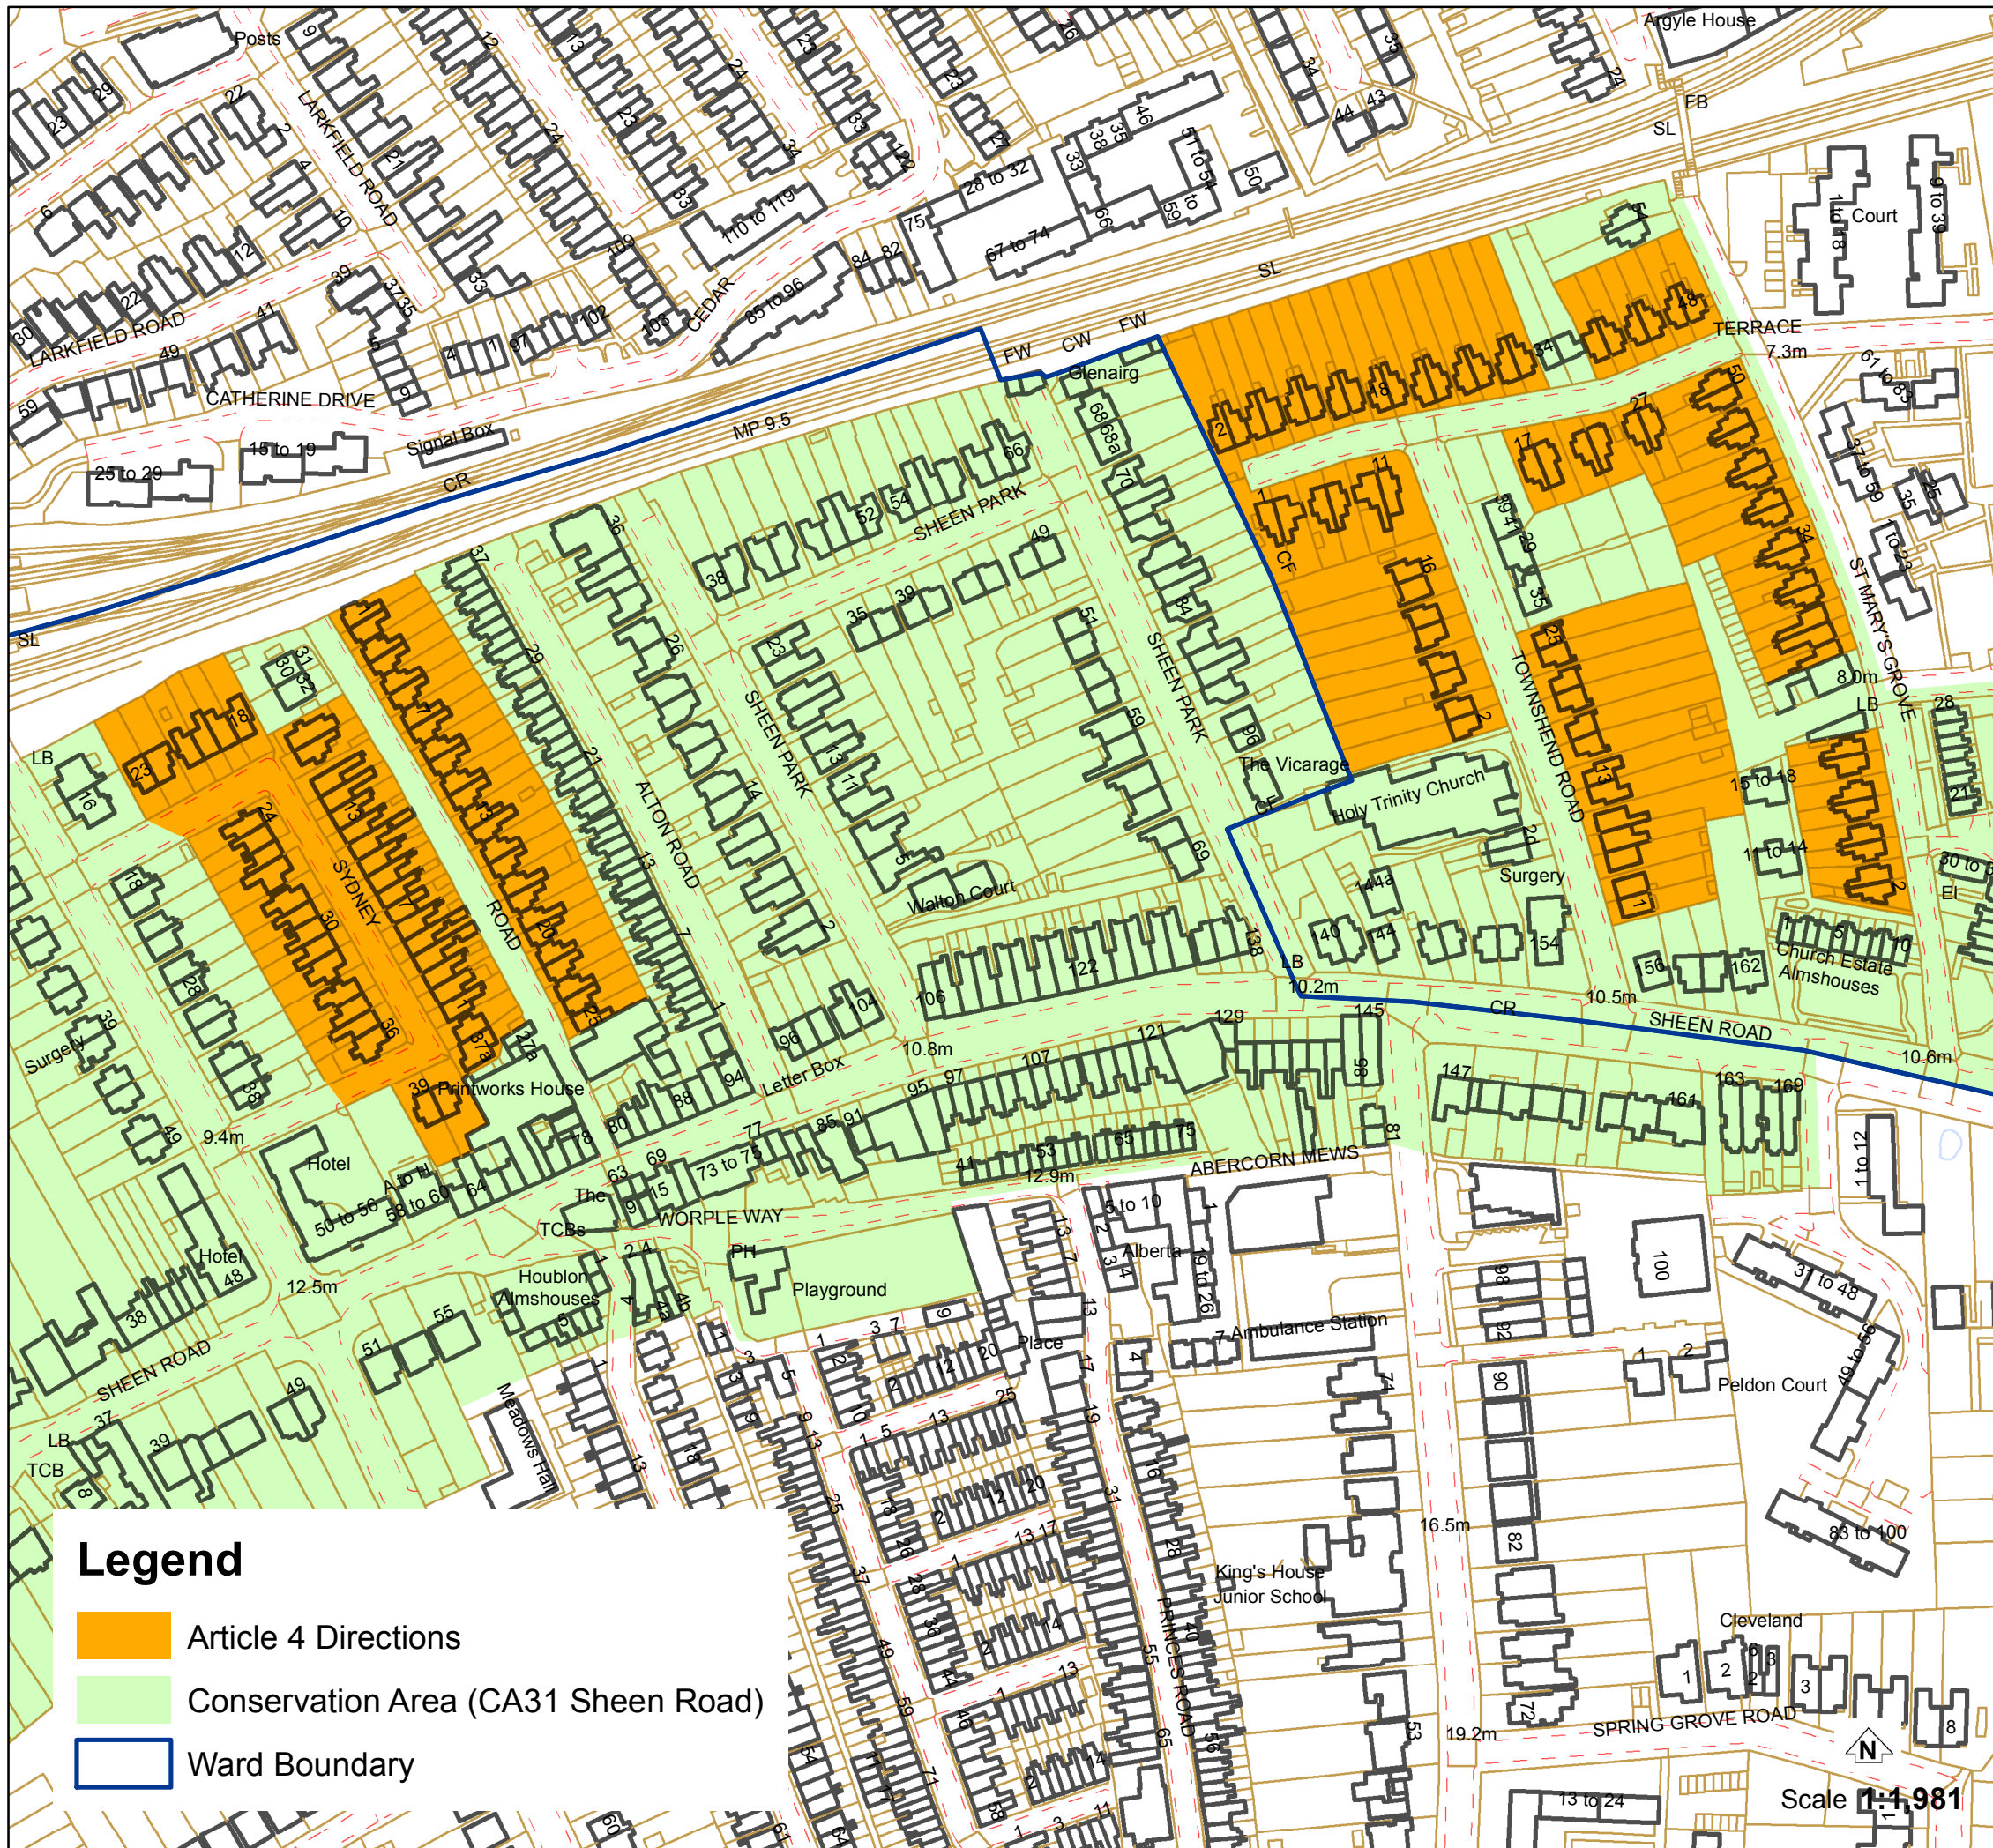

# ARTICLE 4 DIRECTIONS CA31 SHEEN ROAD

**Effective Date: 27.10.1994**

Dunstable Road 1-39 (incl)  
 St Mary's Grove 2-16 & 22-50 (even)  
 Sydney Road 1-39 (incl)  
 Townshend Road 1-25 (odd) & 2-16 (even)  
 Townshend Terrace 2-32 & 38-48 (even),  
 1-11 & 17-27 (odd)

## Legend

- Article 4 Directions
- Conservation Area (CA31 Sheen Road)
- Ward Boundary

Civic Centre, 44 York Street, Twickenham TW1 3BZ  
 Tel: 020 8891 1411 Textphone: 020 8891 7120  
[www.richmond.gov.uk](http://www.richmond.gov.uk)

Printed: 01/12/2015

Produced from our Corporate Geographic Information System  
 © Crown copyright and database rights 2015  
 Ordnance Survey 100019441

Scale 1:1,981