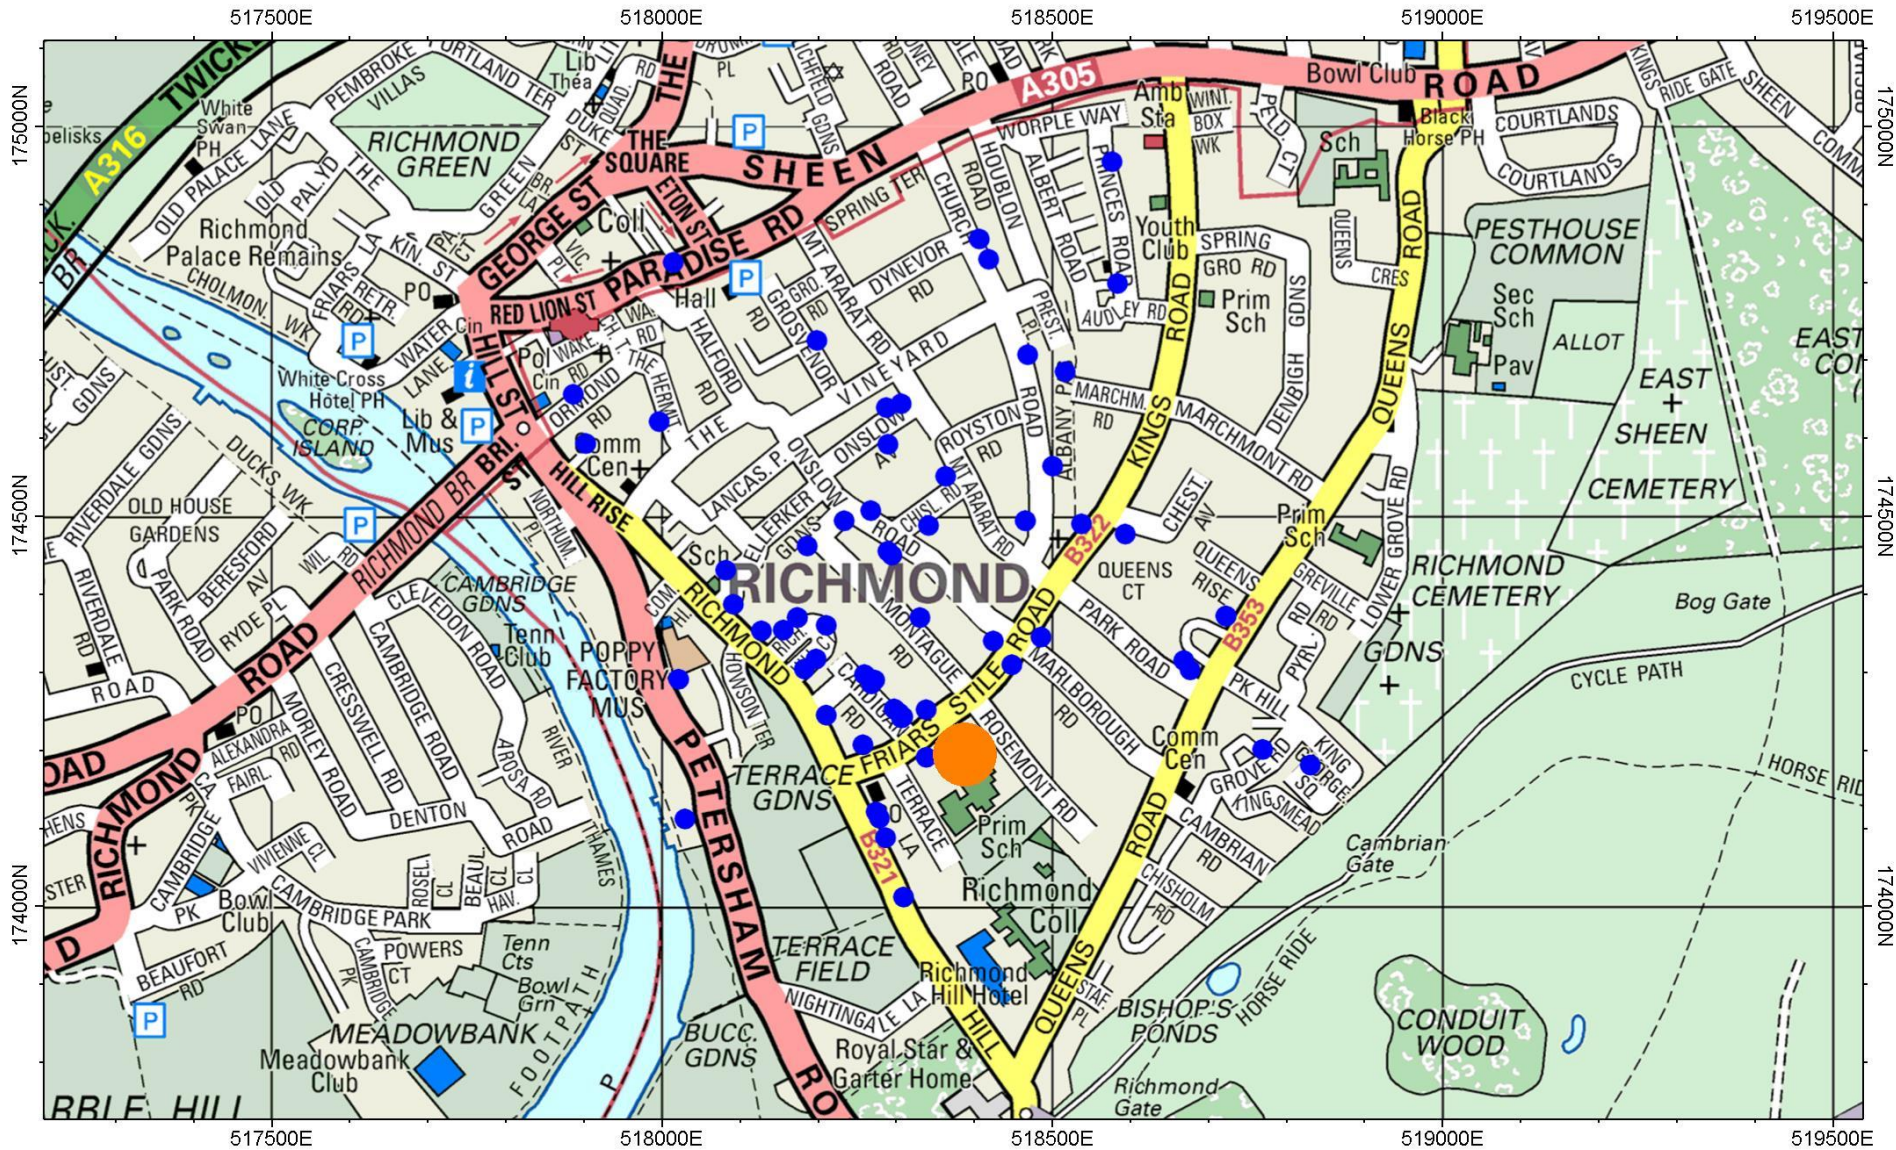

THE VINEYARD DISTANCE OFFERS - SEPTEMBER 2015

This map is reproduced from Ordnance Survey material with the permission of Ordnance Survey on behalf of the Controller of Her Majesty's Stationery Office © Crown copyright.
Unauthorised reproduction infringes Crown copyright and may lead to prosecution or civil proceedings.
London Borough of Richmond Upon Thames Licence/Account No. 100019441 - 2015.