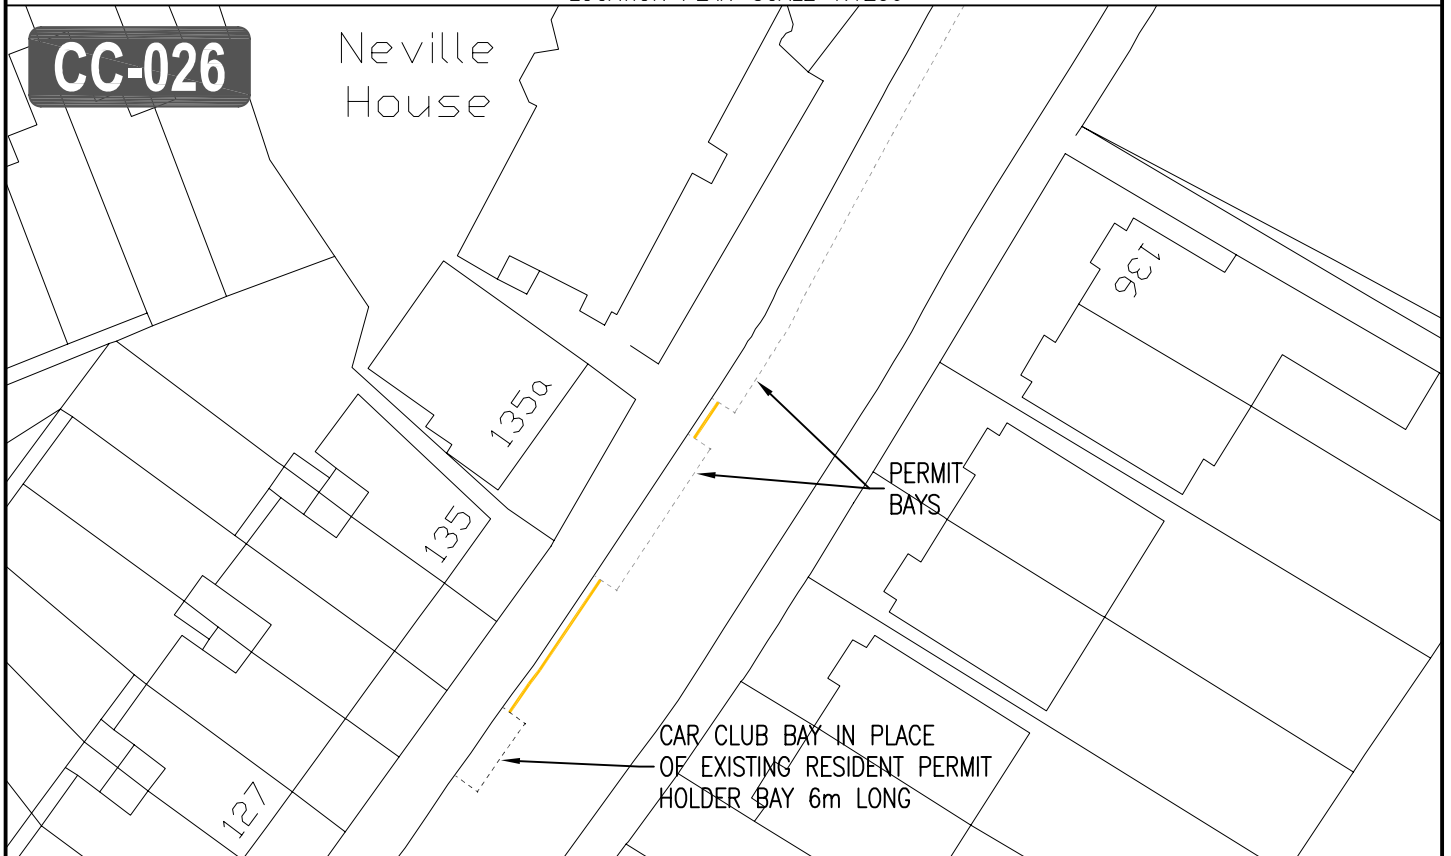

LOCATION PLAN - SCALE 1:1250

DETAIL PLAN - SCALE 1:500

						CLIENT LONDON BOROUGH OF RICHMOND UPON THAMES					
						PROJECT CAR CLUB RICHMOND					
				DRAWING TITLE		CAR CLUB BAY					
						LONDON ROAD, TWICKENHAM - SC32					
B	GB06.02.09	SM06.02.09	CAS06.02.09	Draft	Scale (at A4 size) VARIOUS	ISSUING OFFICE	TWICKENHAM	DRAWING NUMBER	1012/4/D/041	REVISION	B
A	PR23.03.07	MP26.03.07	CAS26.03.07			issue	TELEPHONE	020 88911411			