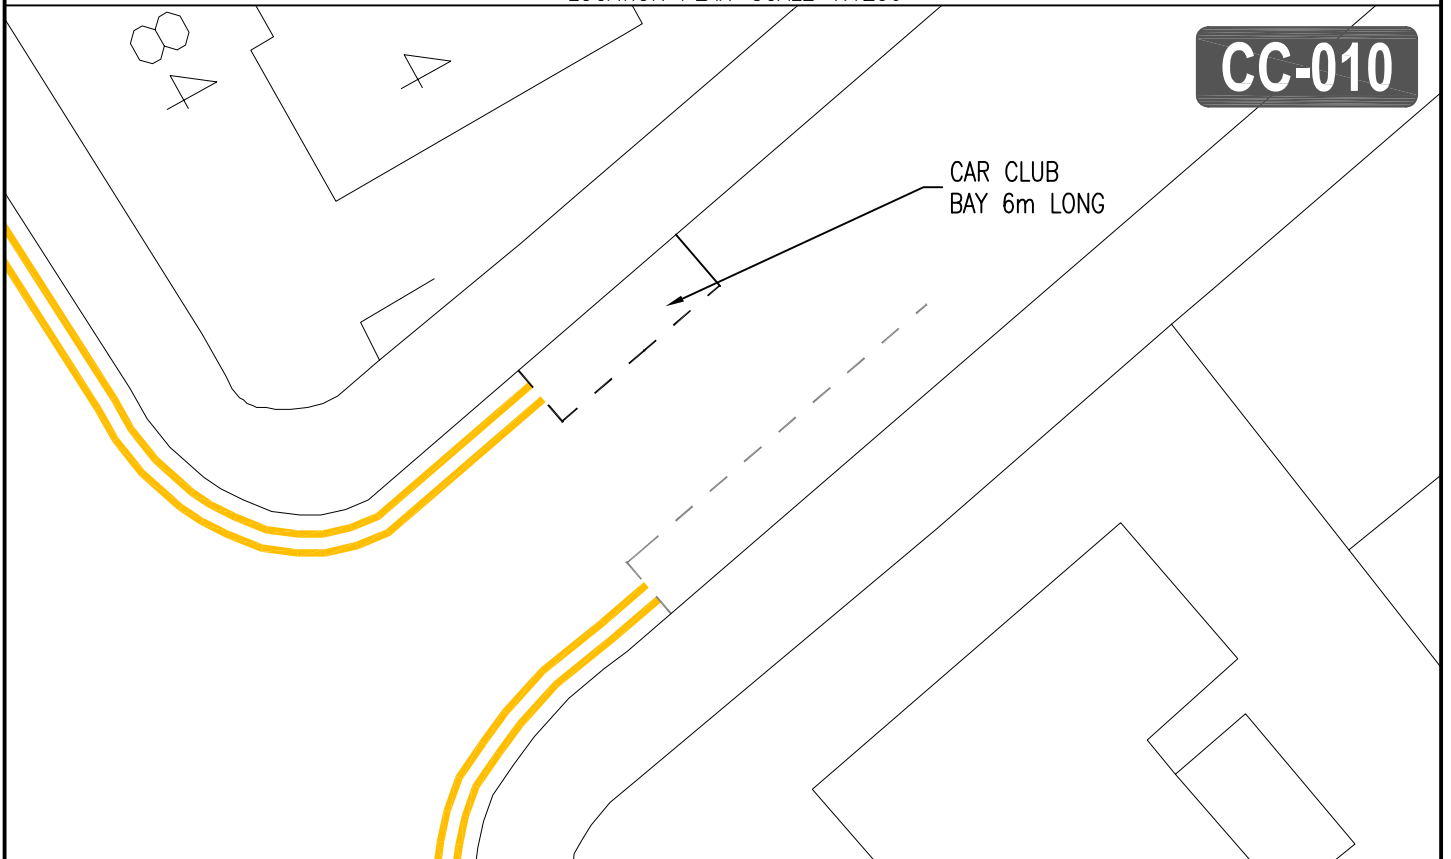

LOCATION PLAN-SCALE 1:1250

CC-010

CAR CLUB
BAY 6m LONG

DETAIL PLAN - SCALE 1:200

						CLIENT LONDON BOROUGH OF RICHMOND UPON THAMES		
						PROJECT CAR CLUB RICHMOND		
						DRAWING TITLE CAR CLUB BAY		
						CLAREMONT ROAD, TEDDINGTON - SC42		
B	GB06.02.09	SM06.02.09	CAS06.02.09	Draft	Scale (at A4 size) VARIOUS	ISSUING OFFICE TWICKENHAM	DRAWING NUMBER 1012/4/D/039	REVISION B
A	PR23.03.07	MP26.03.07	CAS26.03.07	issue ✓		TELEPHONE 020 88911411		
	DESIGNED BY & DATE	CHECKED BY & DATE	APPROVED BY & DATE					