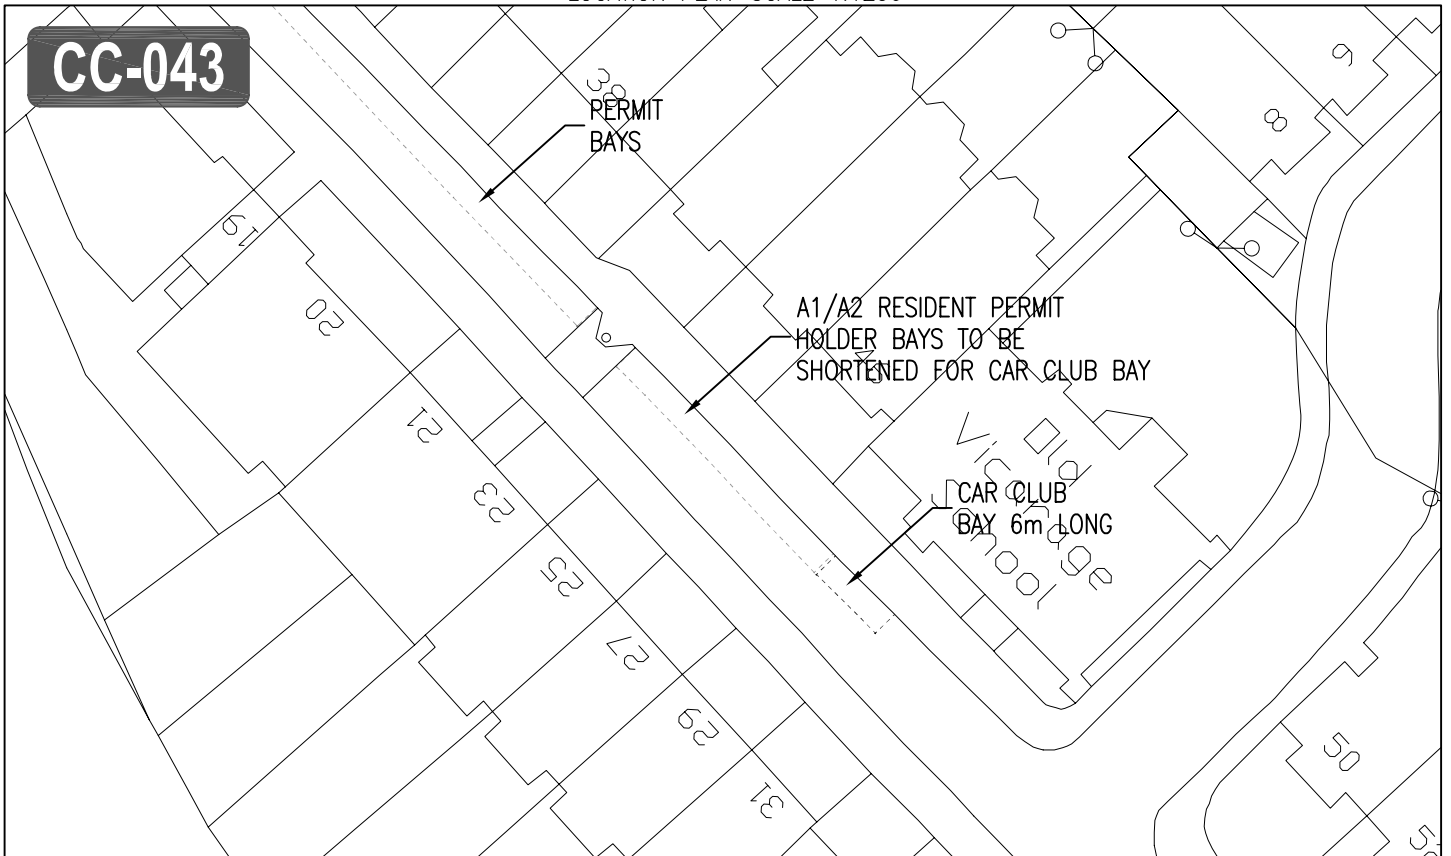

LOCATION PLAN—SCALE 1:1250

DETAIL PLAN – SCALE 1:500

LONDON BOROUGH OF RICHMOND UPON THAMES  
 CAR CLUB RICHMOND  
 CAR CLUB BAY  
 RICHMOND HILL, RICHMOND – SC18

B GB06.02.09 SM06.02.09 CAS06.02.09

A PR23.03.07 MP26.03.07 CAS26.03.07