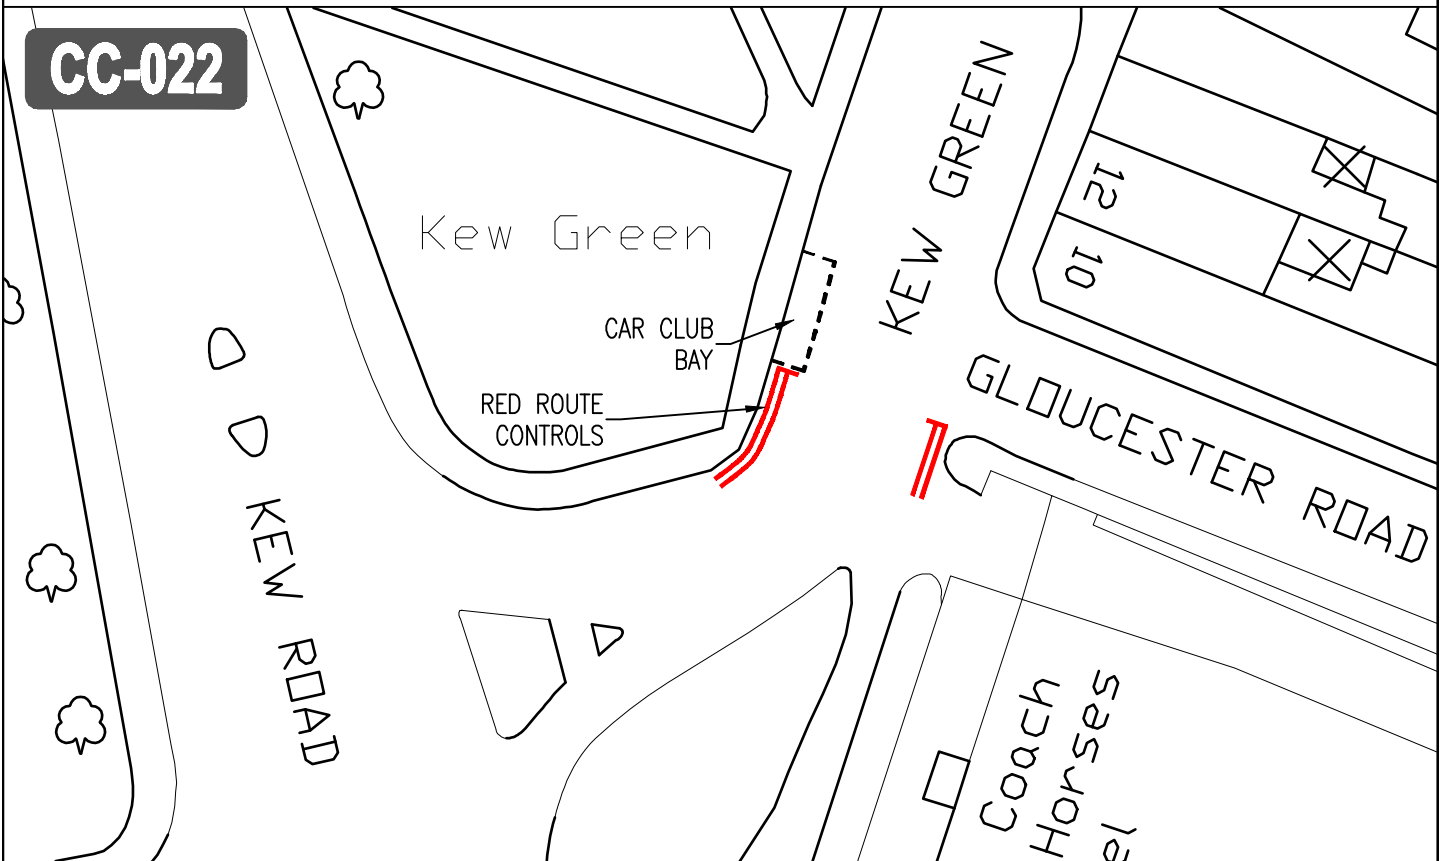

LOCATION PLAN - SCALE 1:1250

DETAIL PLAN - SCALE 1:200

						LONDON BOROUGH OF RICHMOND UPON THAMES			
						CAR CLUB RICHMOND			
						CAR CLUB BAY			
						KEW GREEN, KEW - SC22			
B	GB06.02.09	SM06.02.09	CAS06.02.09	Draft	Scale (at A4 size) VARIOUS	ISSUING OFFICE	TWICKENHAM	DRAWING NUMBER	REVISION
A	PR23.03.07	MP26.03.07	CAS26.03.07	issue ✓		TELEPHONE	020 88911411	1012/4/D/022	
	DESIGNED BY & DATE	CHECKED BY & DATE	APPROVED BY & DATE						