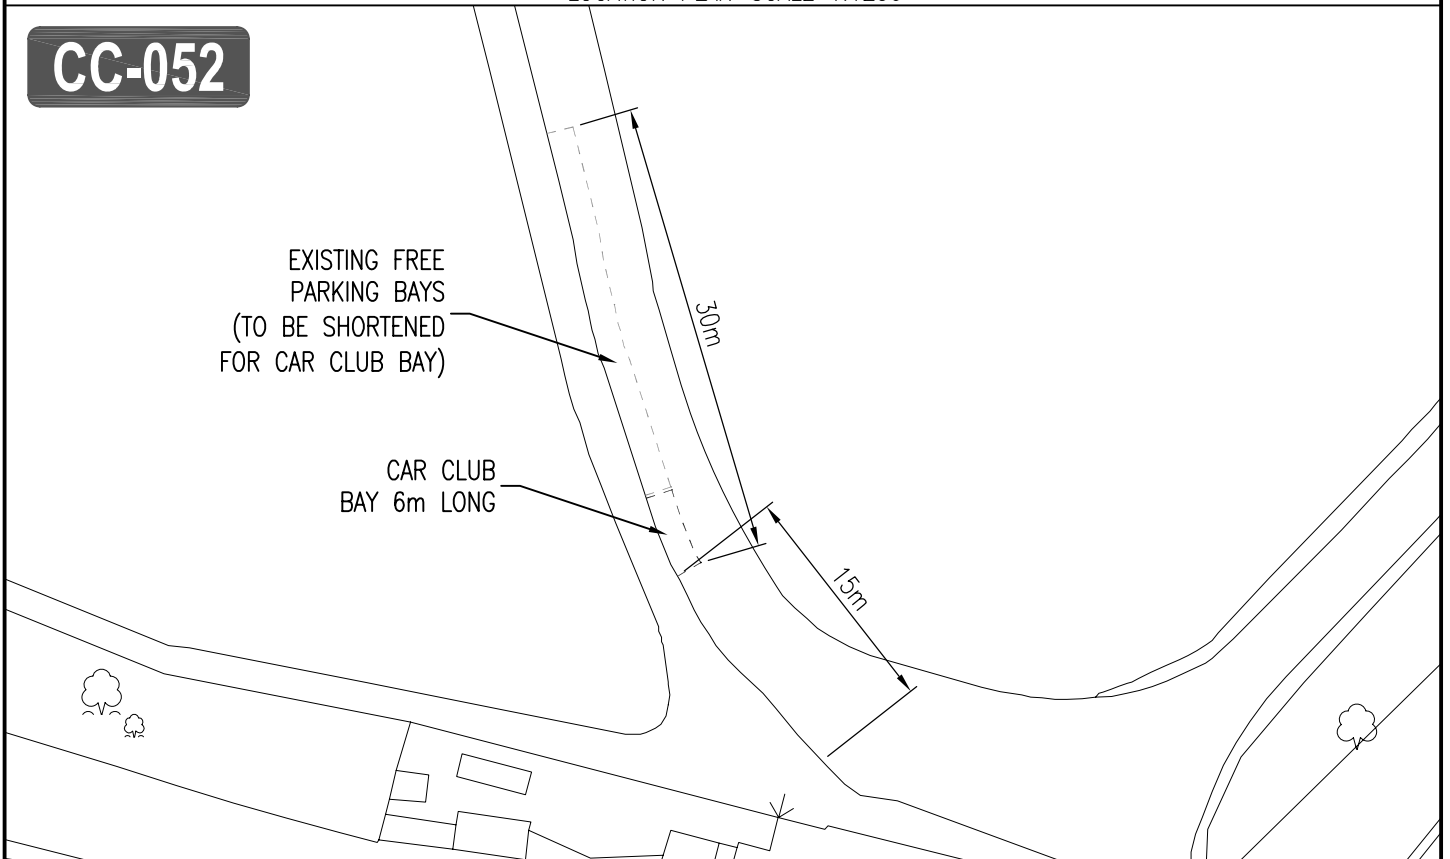

LOCATION PLAN - SCALE 1:1250

DETAIL PLAN - SCALE 1:500

				CLIENT LONDON BOROUGH OF RICHMOND UPON THAMES				
				PROJECT CAR CLUB RICHMOND				
				DRAWING TITLE CAR CLUB BAY - STATION ROAD - SC6				
B REVISION	GB06.02.09 DESIGNED BY & DATE	SM06.02.09 CHECKED BY & DATE	CAS06.02.09 APPROVED BY & DATE	Draft Issue	Scale (at A4 size) VARIOUS	ISSUING OFFICE TWICKENHAM TELEPHONE 020 88911411	DRAWING NUMBER 1012/4/D/006	REVISION B