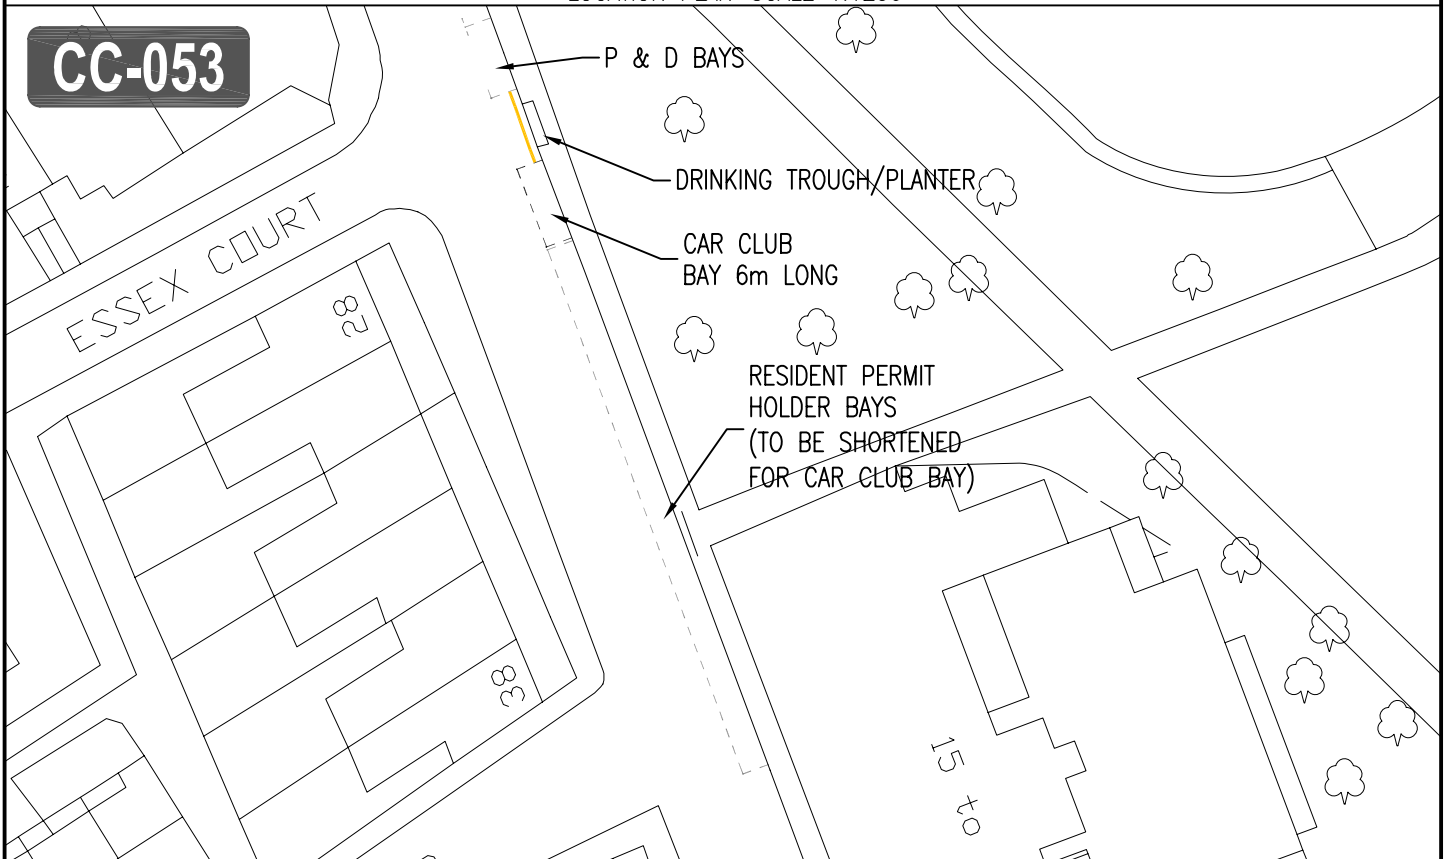

LOCATION PLAN - SCALE 1:1250

DETAIL PLAN - SCALE 1:500

						CLIENT LONDON BOROUGH OF RICHMOND UPON THAMES			
						PROJECT CAR CLUB RICHMOND			
						DRAWING TITLE CAR CLUB BAY			
						STATION ROAD, BARNES - SC7			
B	GB06.02.09	SM06.02.09	CAS06.02.09	Draft	Scale (at A4 size) VARIOUS	ISSUING OFFICE TWICKENHAM	DRAWING NUMBER 1012/4/D/007		REVISION B
REVISION	DESIGNED BY & DATE	CHECKED BY & DATE	APPROVED BY & DATE	issue ✓		TELEPHONE 020 88911411			