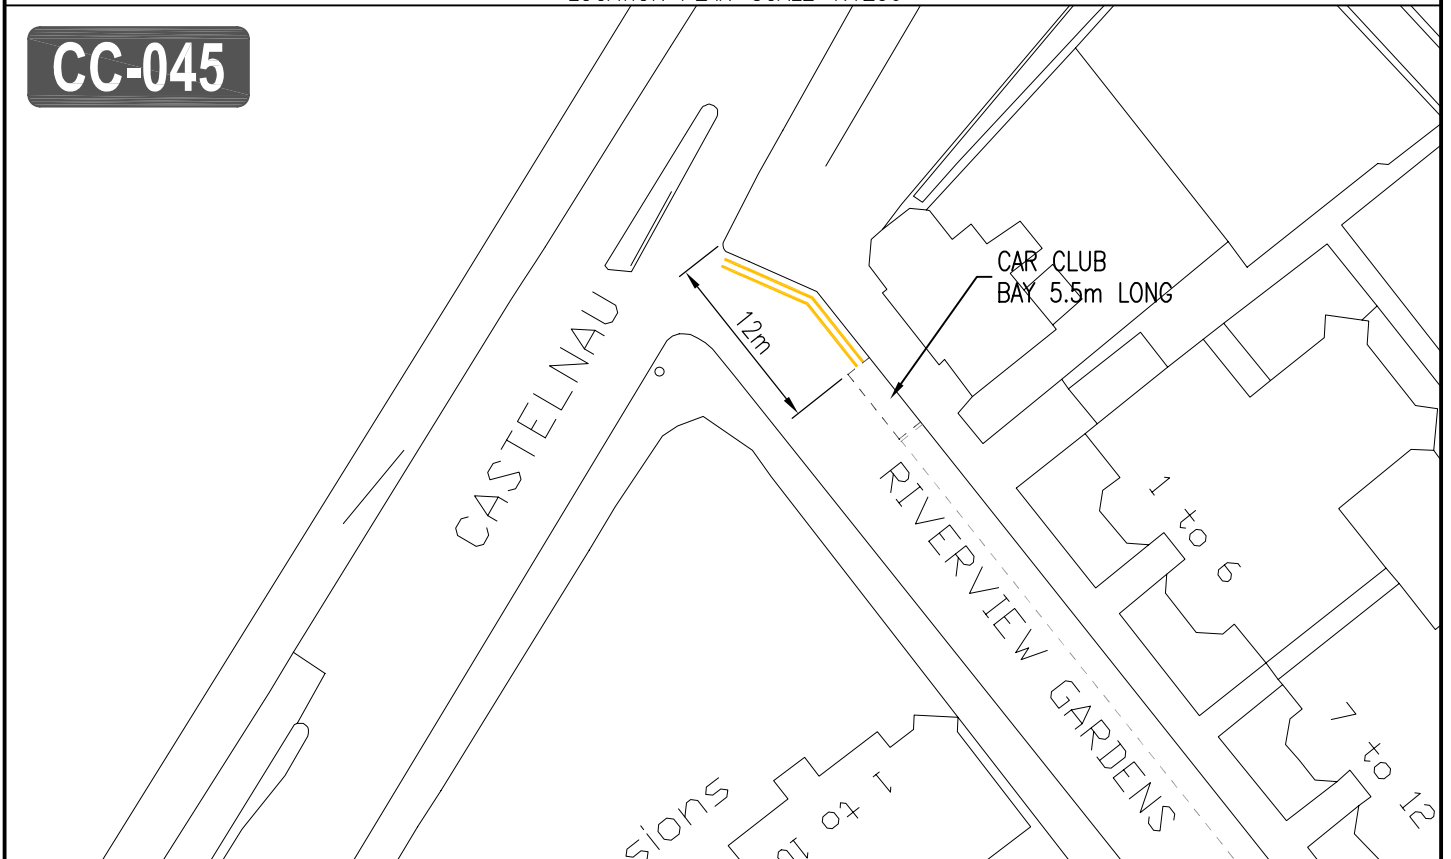

LOCATION PLAN—SCALE 1:1250

DETAIL PLAN – SCALE 1:500

				CLIENT LONDON BOROUGH OF RICHMOND UPON THAMES			
				PROJECT CAR CLUB RICHMOND			
B REVISION				DRAWING TITLE			
				RIVERVIEW GARDENS, BARNES – SC1			
GB06.02.09 DESIGNED BY & DATE	SM06.02.09 CHECKED BY & DATE	CAS06.02.09 APPROVED BY & DATE	Draft Issue	Scale (at A4 size) VARIOUS	ISSUING OFFICE TWICKENHAM TELEPHONE 020 88911411	DRAWING NUMBER 1012/4/D/001	REVISION B