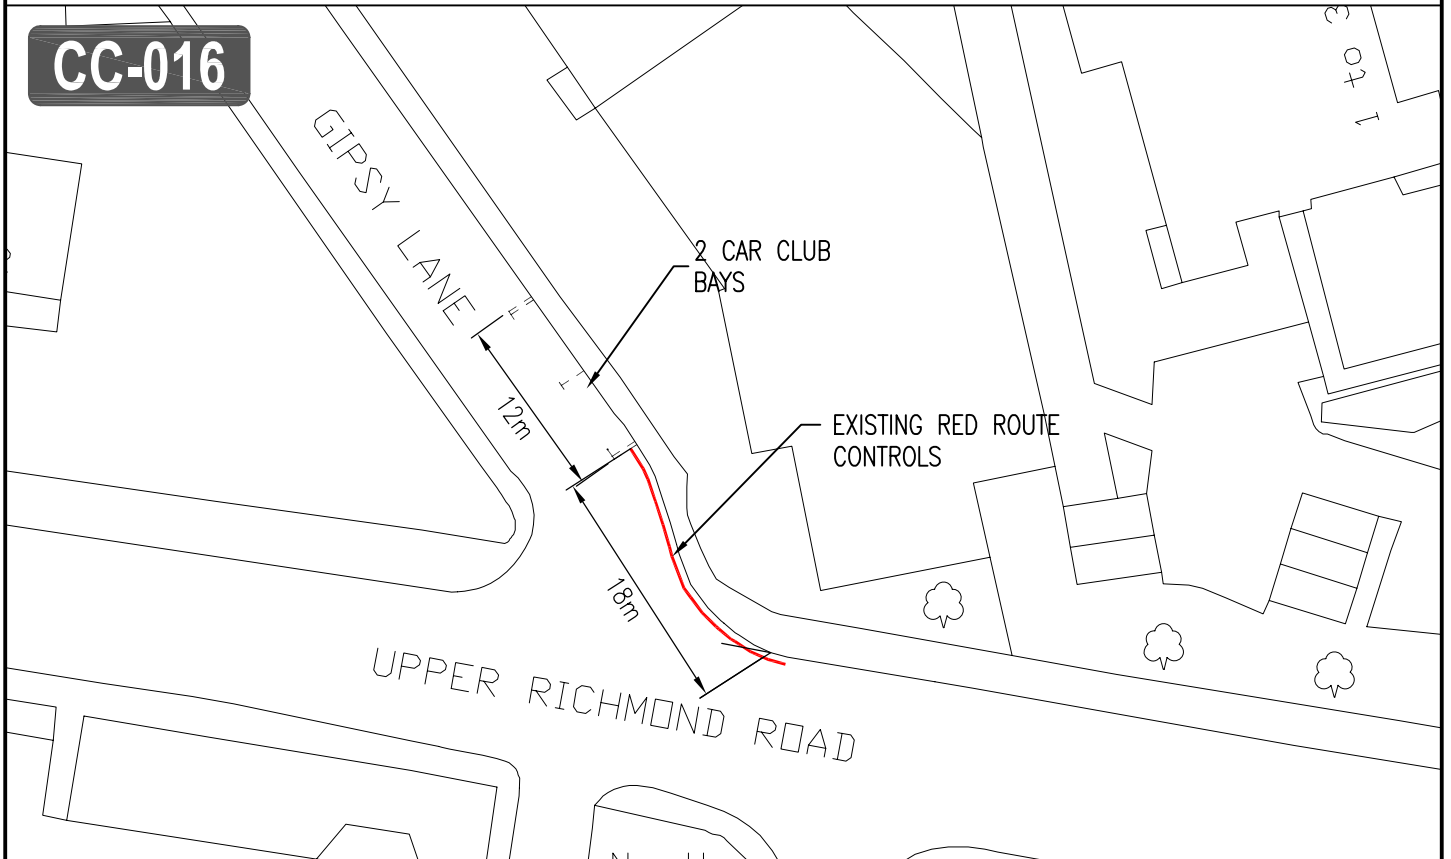

LOCATION PLAN—SCALE 1:1250

DETAIL PLAN – SCALE 1:500

				CLIENT LONDON BOROUGH OF RICHMOND UPON THAMES				
				PROJECT CAR CLUB RICHMOND				
				DRAWING TITLE CAR CLUB BAY – GIPSY LANE, BARNES – ZC3				
B	GB06.02.09	SM06.02.09	CAS06.02.09	Draft Issue <input checked="" type="checkbox"/>	Scale (at A4 size) VARIOUS	ISSUING OFFICE TWICKENHAM	DRAWING NUMBER 1012/4/D/078	REVISION B
A	PR23.03.07	MP26.03.07	CAS26.03.07			TELEPHONE 020 88911411		