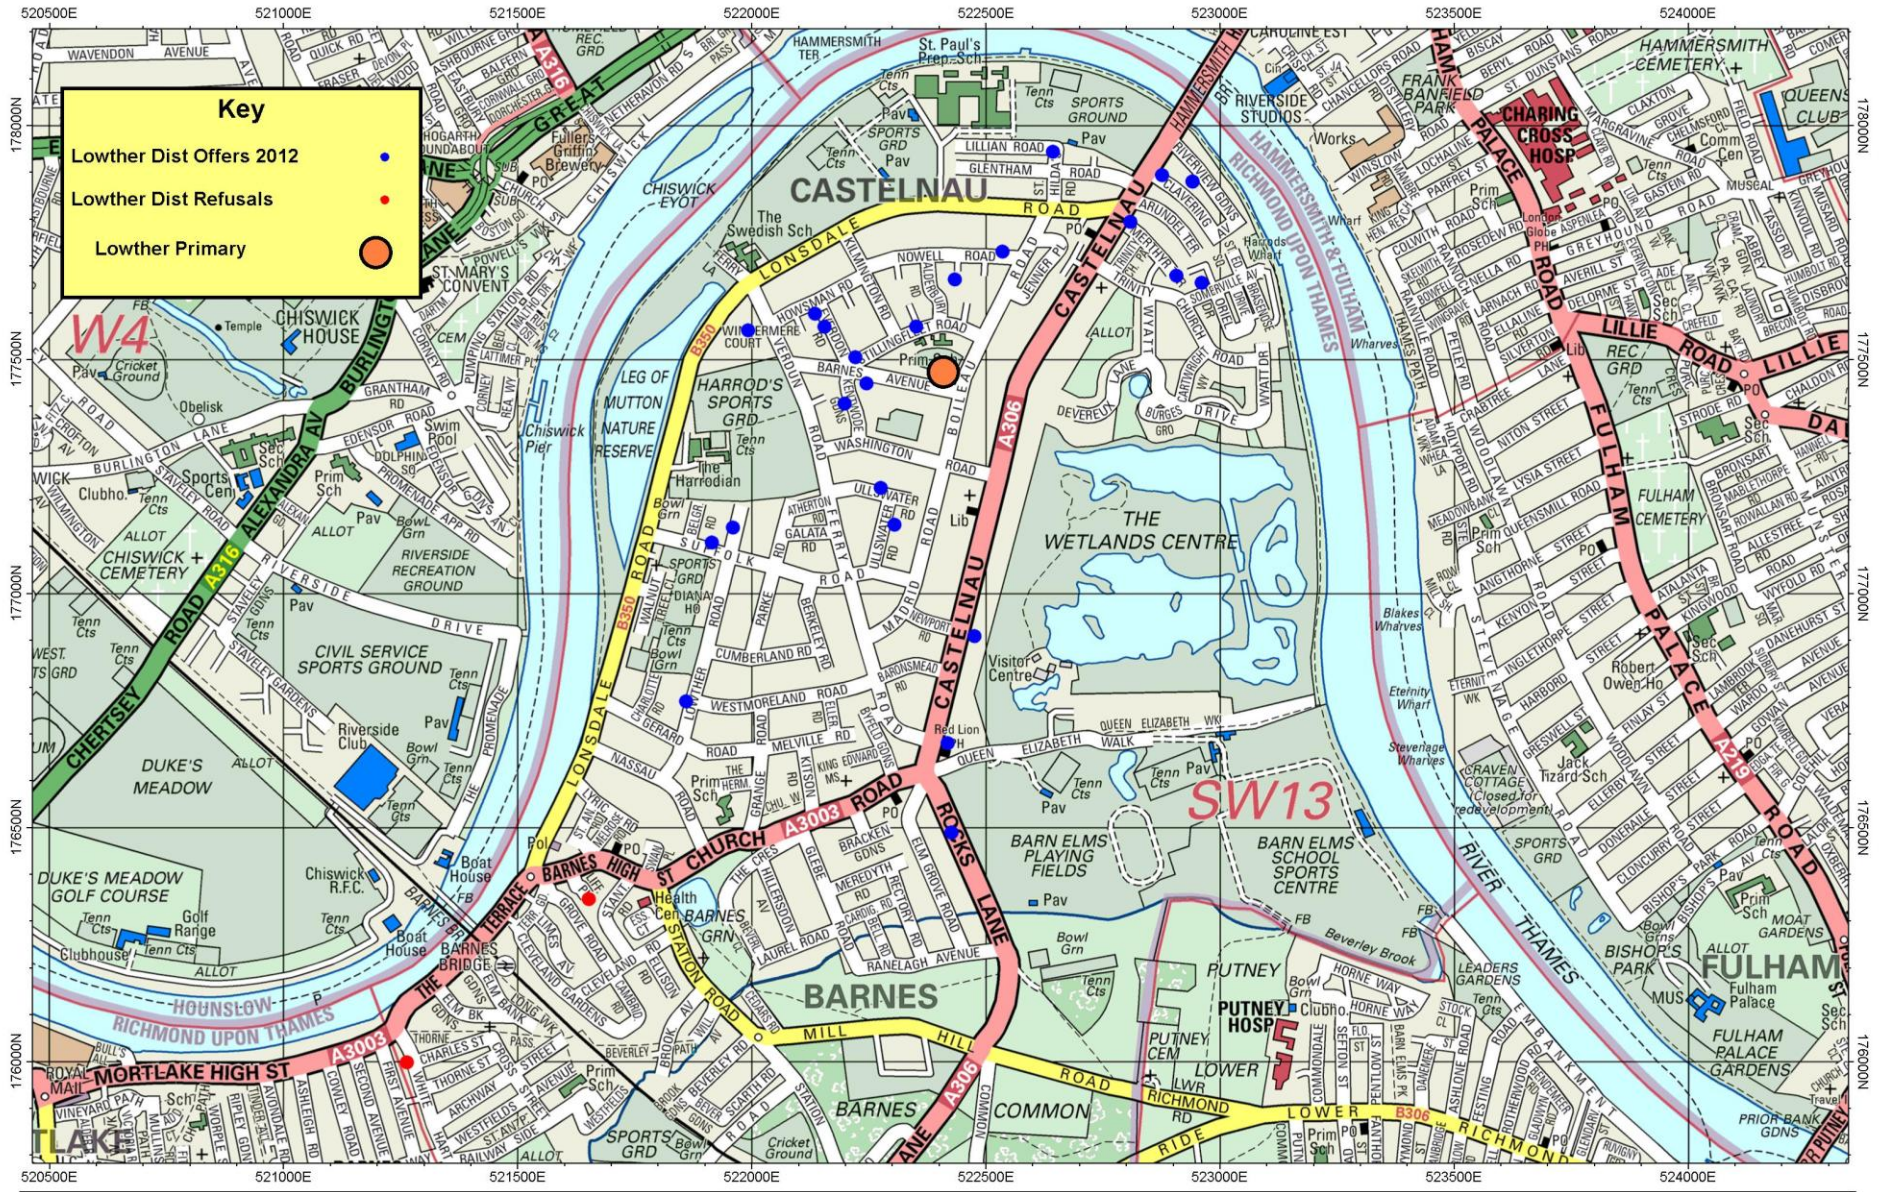

LOWTHER PRIMARY - SEPTEMBER 2012 - 1ST PREFERENCE APPLICATIONS ONLY SHOWN

This map is reproduced from Ordnance Survey material with the permission of Ordnance Survey on behalf of the Controller of Her Majesty's Stationery Office © Crown copyright. Unauthorised reproduction infringes Crown copyright and may lead to prosecution or civil proceedings. London Borough of Richmond Upon Thames Licence/Account No. 100019441 - 2012.