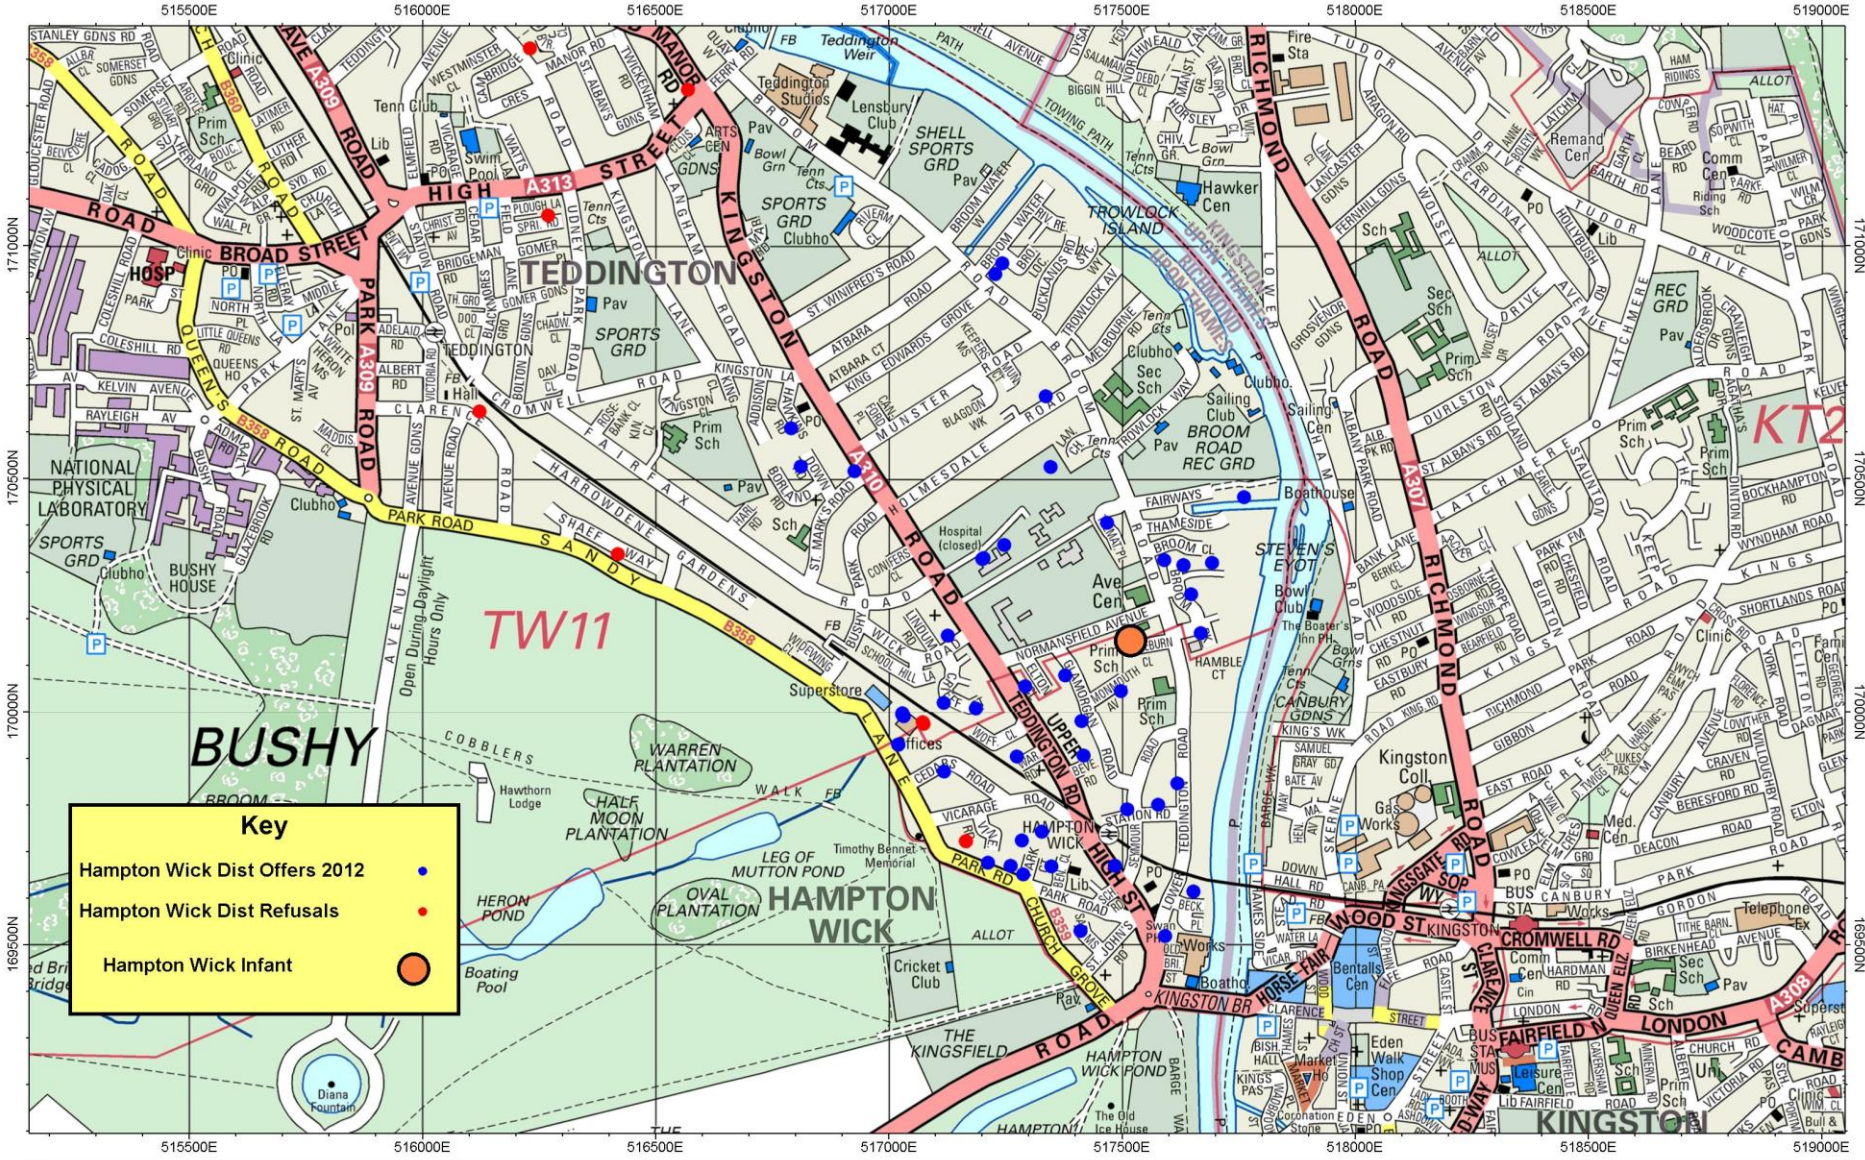

HAMPTON WICK INFANT - SEPTEMBER 2012 - 1ST PREFERENCE APPLICATIONS ONLY SHOWN

This map is reproduced from Ordnance Survey material with the permission of Ordnance Survey on behalf of the Controller of Her Majesty's Stationery Office © Crown copyright. Unauthorised reproduction infringes Crown copyright and may lead to prosecution or civil proceedings. London Borough of Richmond Upon Thames Licence/Account No. 100019441 - 2012.