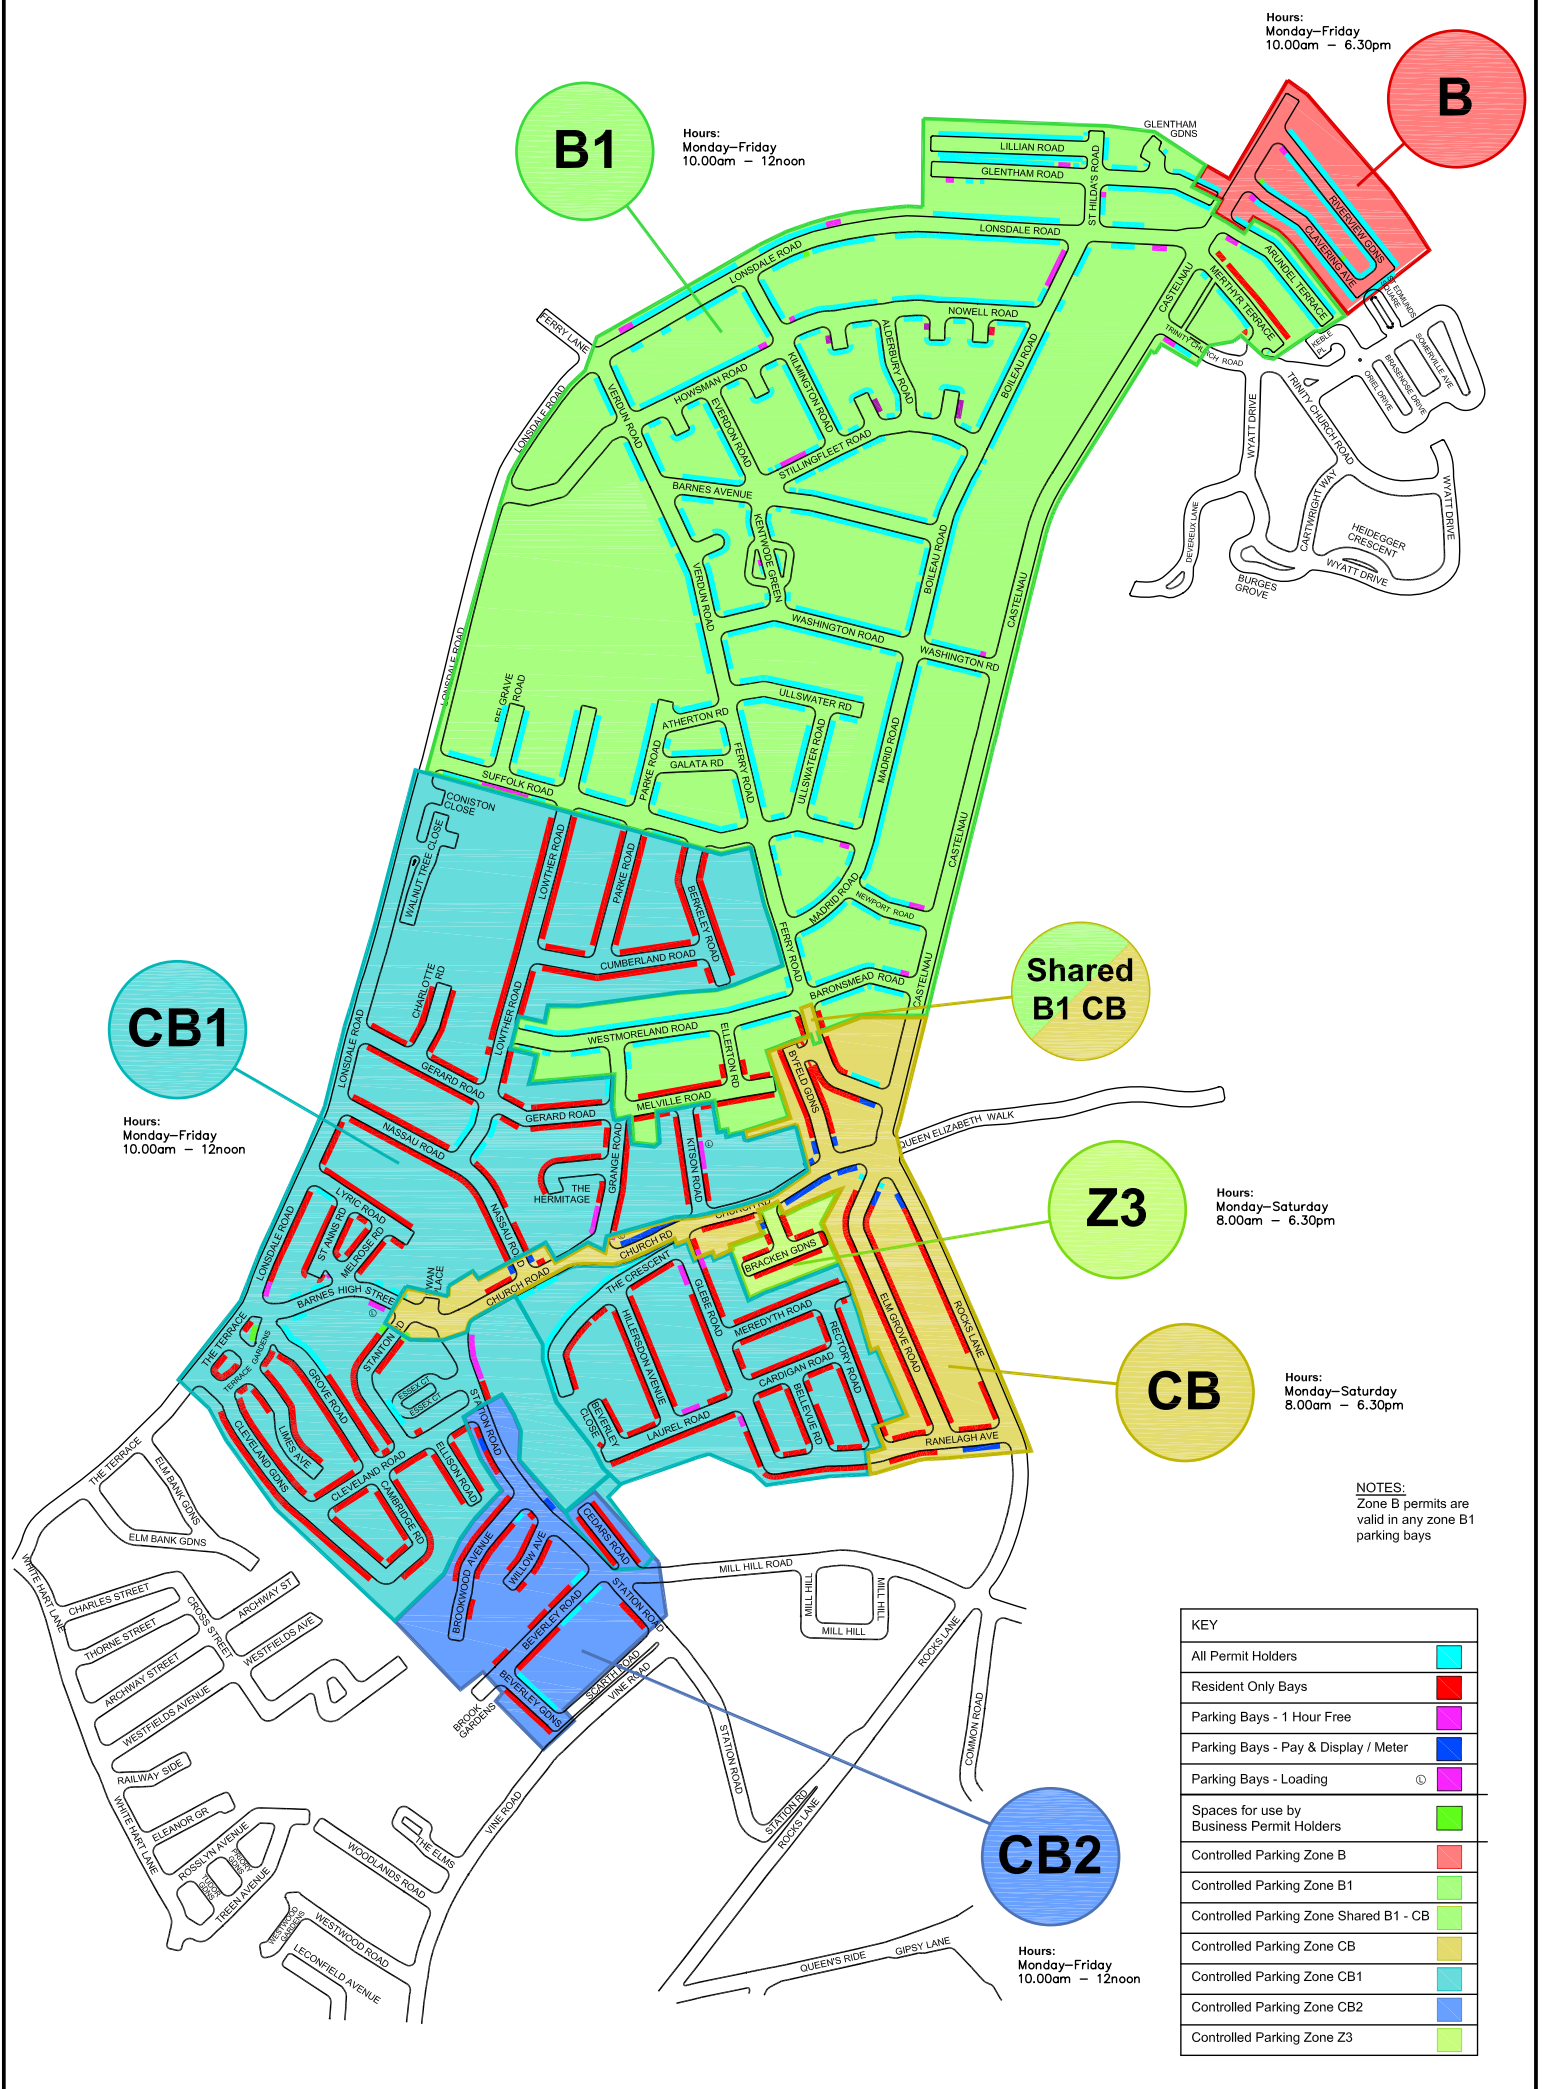

Hours:  
Monday-Friday  
10.00am - 6.30pm

Hours:  
Monday-Friday  
10.00am - 12noon

Hours:  
Monday-Friday  
10.00am - 12noon

Hours:  
Monday-Saturday  
8.00am - 6.30pm

Hours:  
Monday-Saturday  
8.00am - 6.30pm

Hours:  
Monday-Friday  
10.00am - 12noon

NOTES:  
Zone B permits are  
valid in any zone B1  
parking bays

KEY	
All Permit Holders	
Resident Only Bays	
Parking Bays - 1 Hour Free	
Parking Bays - Pay & Display / Meter	
Parking Bays - Loading	
Spaces for use by Business Permit Holders	
Controlled Parking Zone B	
Controlled Parking Zone B1	
Controlled Parking Zone Shared B1 - CB	
Controlled Parking Zone CB	
Controlled Parking Zone CB1	
Controlled Parking Zone CB2	
Controlled Parking Zone Z3	