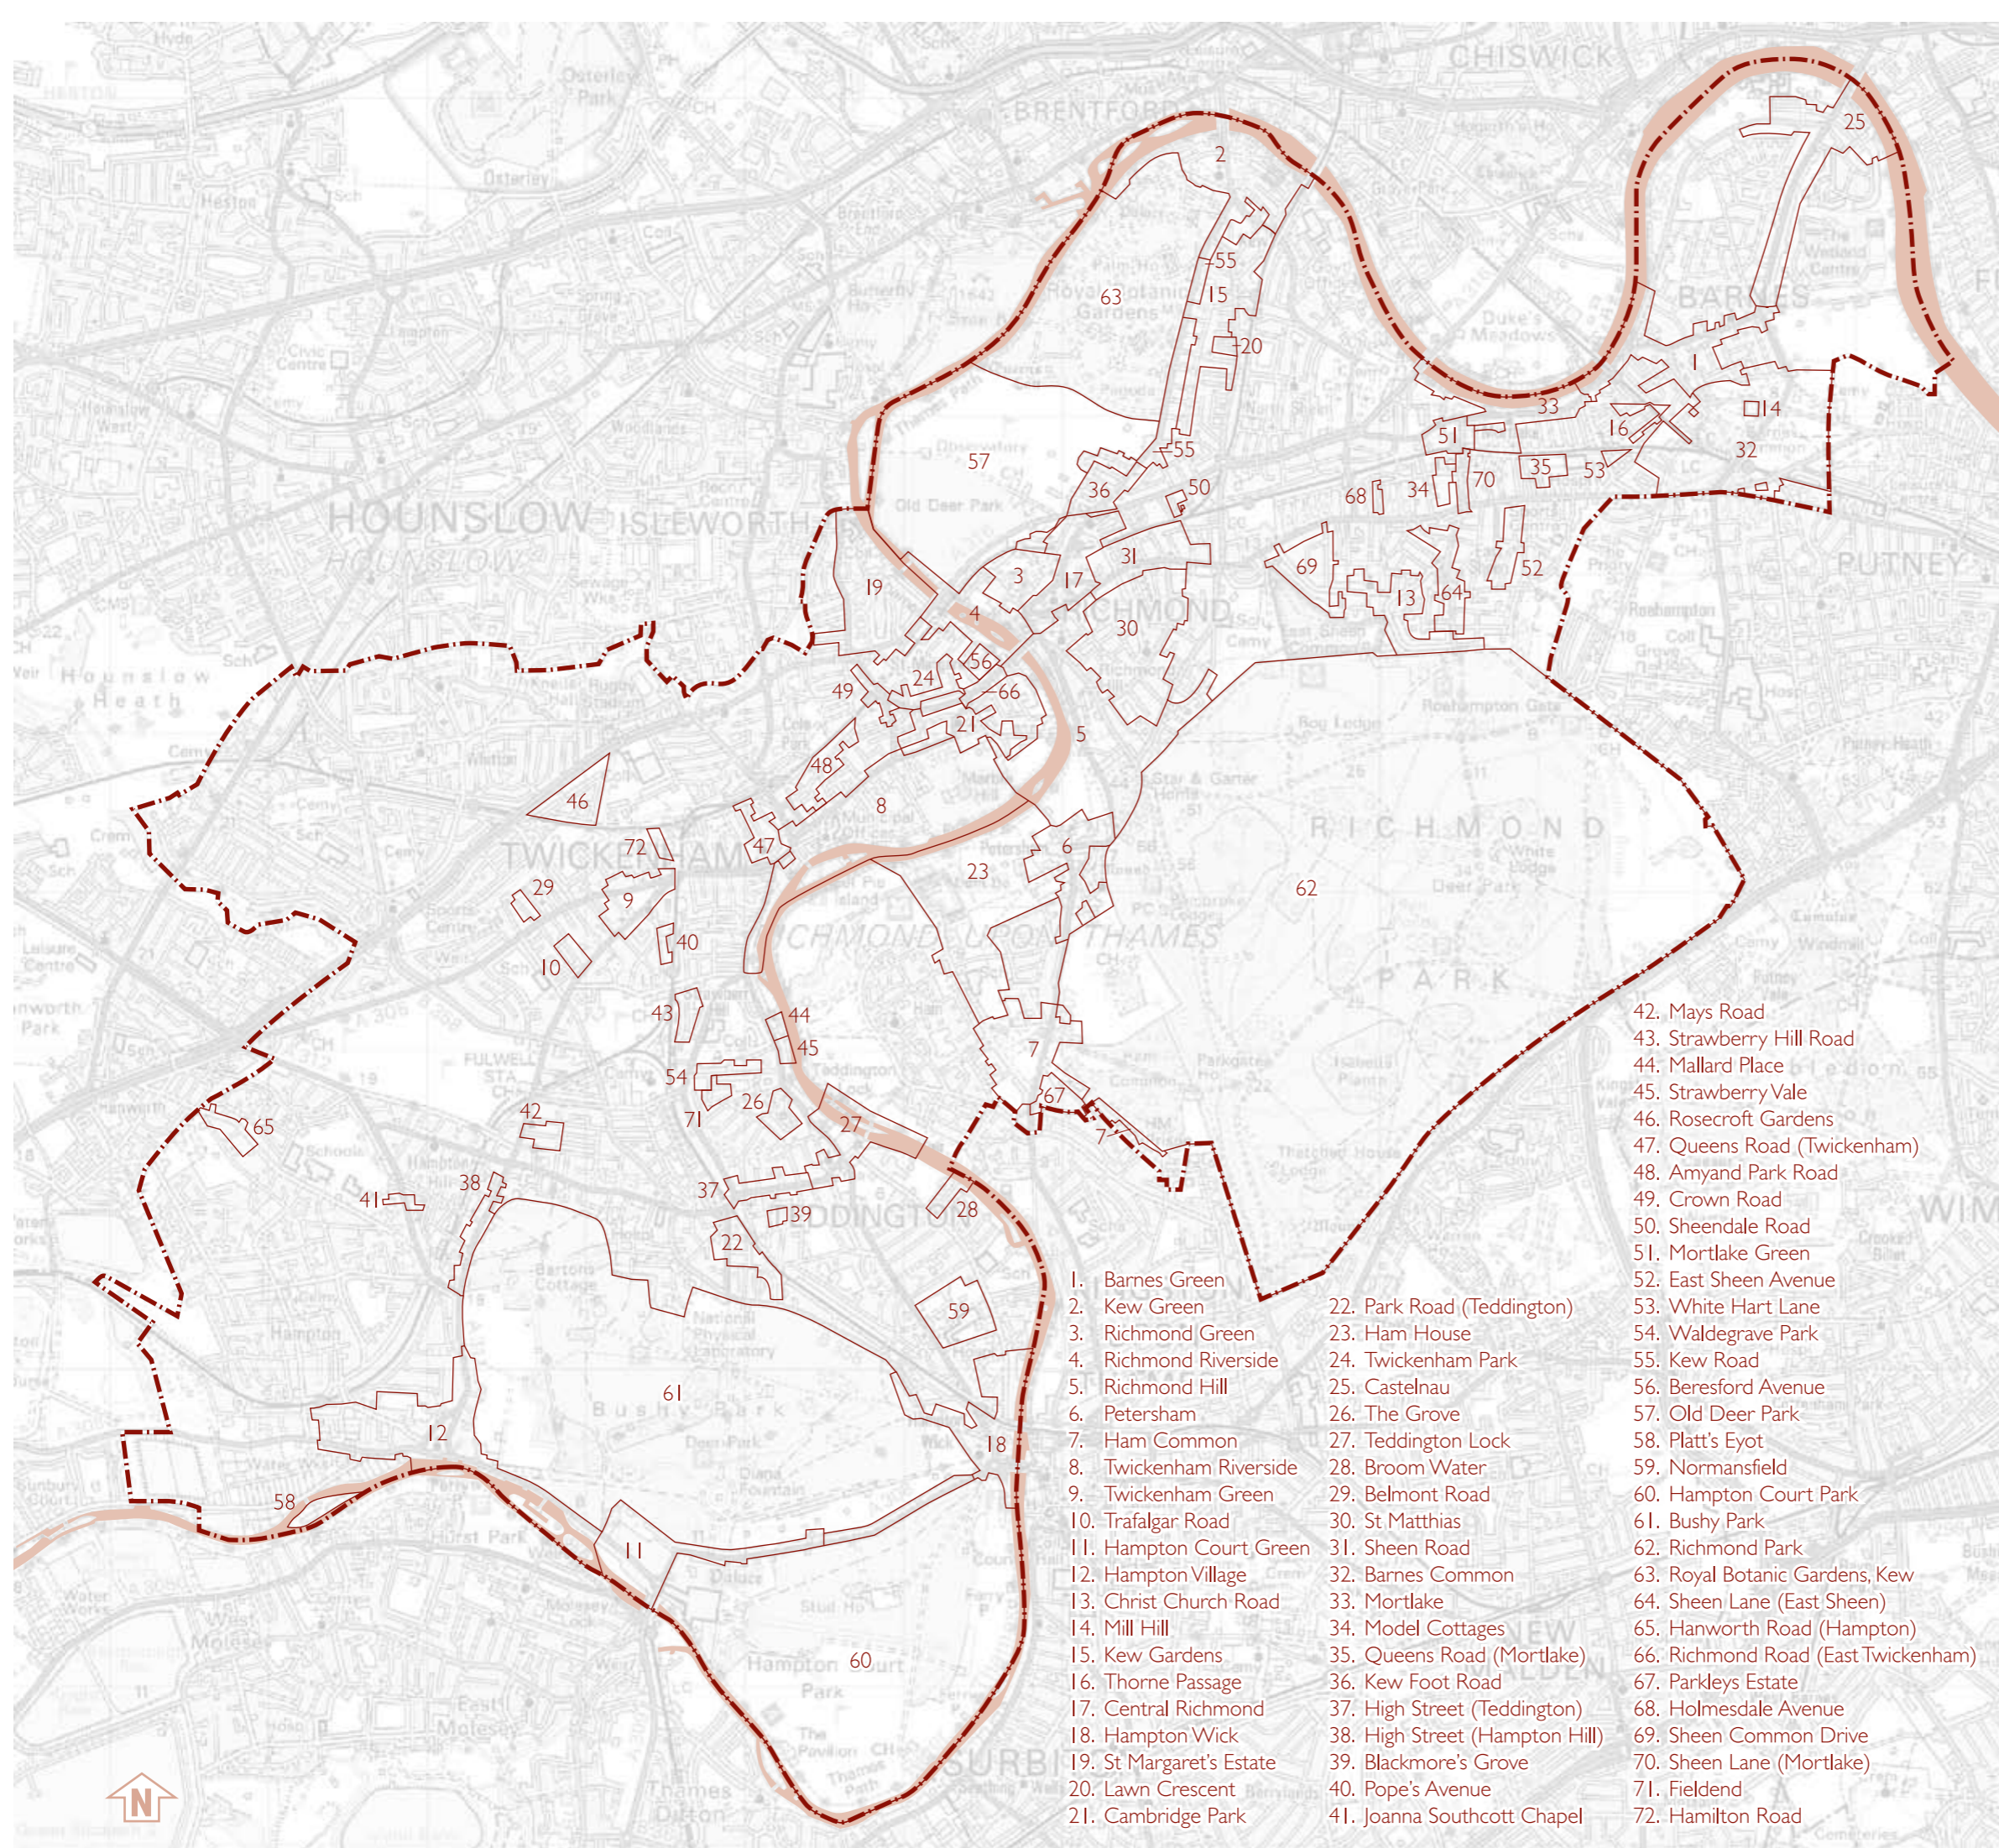

CONSERVATION AREAS

-  Historic parks, gardens & landscape (policies ENV 10)
-  Borough boundary

- | | | |
|--------------------------|--------------------------------|-------------------------------------|
| 1. Barnes Green | 22. Park Road (Teddington) | 42. Mays Road |
| 2. Kew Green | 23. Ham House | 43. Strawberry Hill Road |
| 3. Richmond Green | 24. Twickenham Park | 44. Mallard Place |
| 4. Richmond Riverside | 25. Castelnau | 45. Strawberry Vale |
| 5. Richmond Hill | 26. The Grove | 46. Rosecroft Gardens |
| 6. Petersham | 27. Teddington Lock | 47. Queens Road (Twickenham) |
| 7. Ham Common | 28. Broom Water | 48. Amyand Park Road |
| 8. Twickenham Riverside | 29. Belmont Road | 49. Crown Road |
| 9. Twickenham Green | 30. St Matthias | 50. Sheendale Road |
| 10. Trafalgar Road | 31. Sheen Road | 51. Mortlake Green |
| 11. Hampton Court Green | 32. Barnes Common | 52. East Sheen Avenue |
| 12. Hampton Village | 33. Mortlake | 53. White Hart Lane |
| 13. Christ Church Road | 34. Model Cottages | 54. Waldegrave Park |
| 14. Mill Hill | 35. Queens Road (Mortlake) | 55. Kew Road |
| 15. Kew Gardens | 36. Kew Foot Road | 56. Beresford Avenue |
| 16. Thorne Passage | 37. High Street (Teddington) | 57. Old Deer Park |
| 17. Central Richmond | 38. High Street (Hampton Hill) | 58. Platt's Eyot |
| 18. Hampton Wick | 39. Blackmore's Grove | 59. Normansfield |
| 19. St Margaret's Estate | 40. Pope's Avenue | 60. Hampton Court Park |
| 20. Lawn Crescent | 41. Joanna Southcott Chapel | 61. Bushy Park |
| 21. Cambridge Park | | 62. Richmond Park |
| | | 63. Royal Botanic Gardens, Kew |
| | | 64. Sheen Lane (East Sheen) |
| | | 65. Hanworth Road (Hampton) |
| | | 66. Richmond Road (East Twickenham) |
| | | 67. Parkleys Estate |
| | | 68. Holmesdale Avenue |
| | | 69. Sheen Common Drive |
| | | 70. Sheen Lane (Mortlake) |
| | | 71. Fieldend |
| | | 72. Hamilton Road |