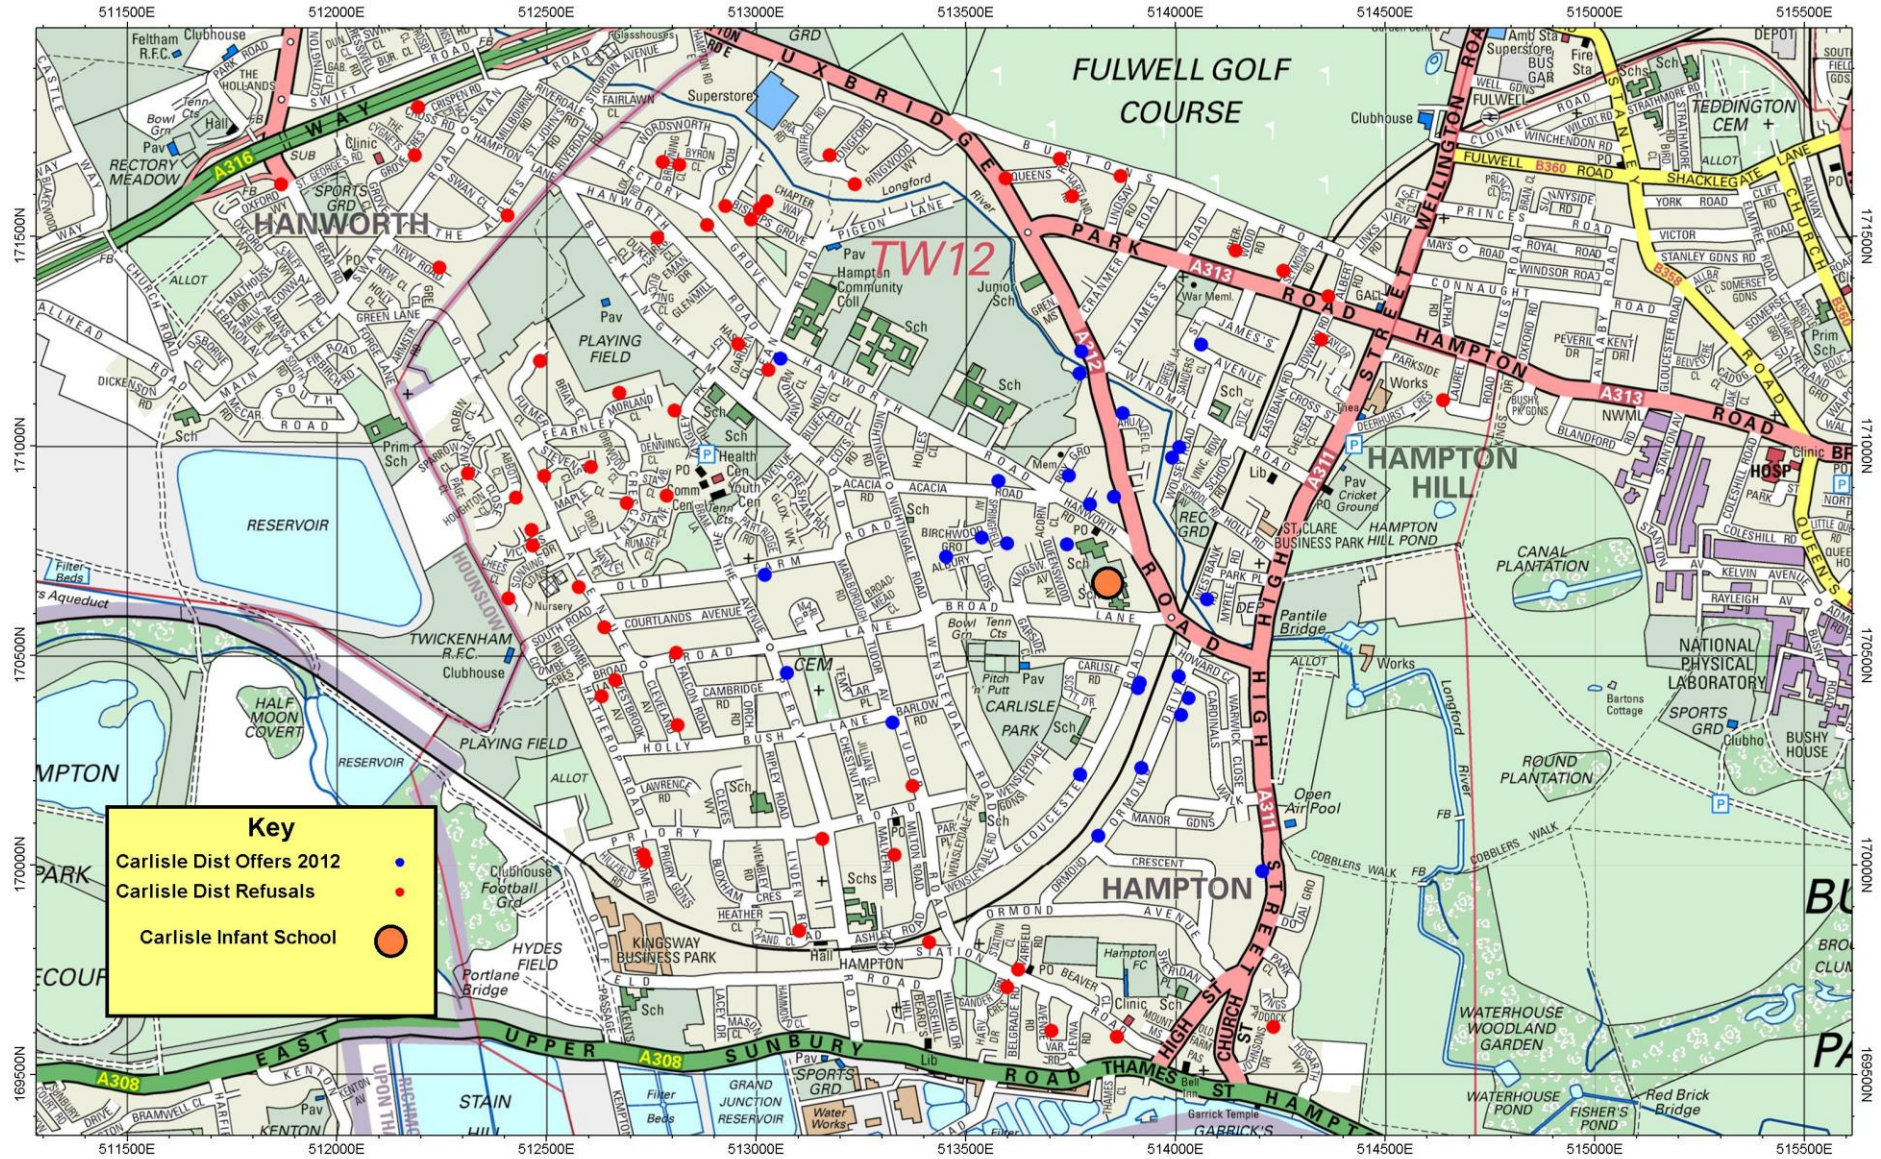

# CARLISLE INFANT - SEPTEMBER 2012 - 1ST PREFERENCE APPLICATIONS ONLY SHOWN

This map is reproduced from Ordnance Survey material with the permission of Ordnance Survey on behalf of the Controller of Her Majesty's Stationery Office © Crown copyright. Unauthorised reproduction infringes Crown copyright and may lead to prosecution or civil proceedings. London Borough of Richmond Upon Thames Licence/Account No. 100019441 - 2012.