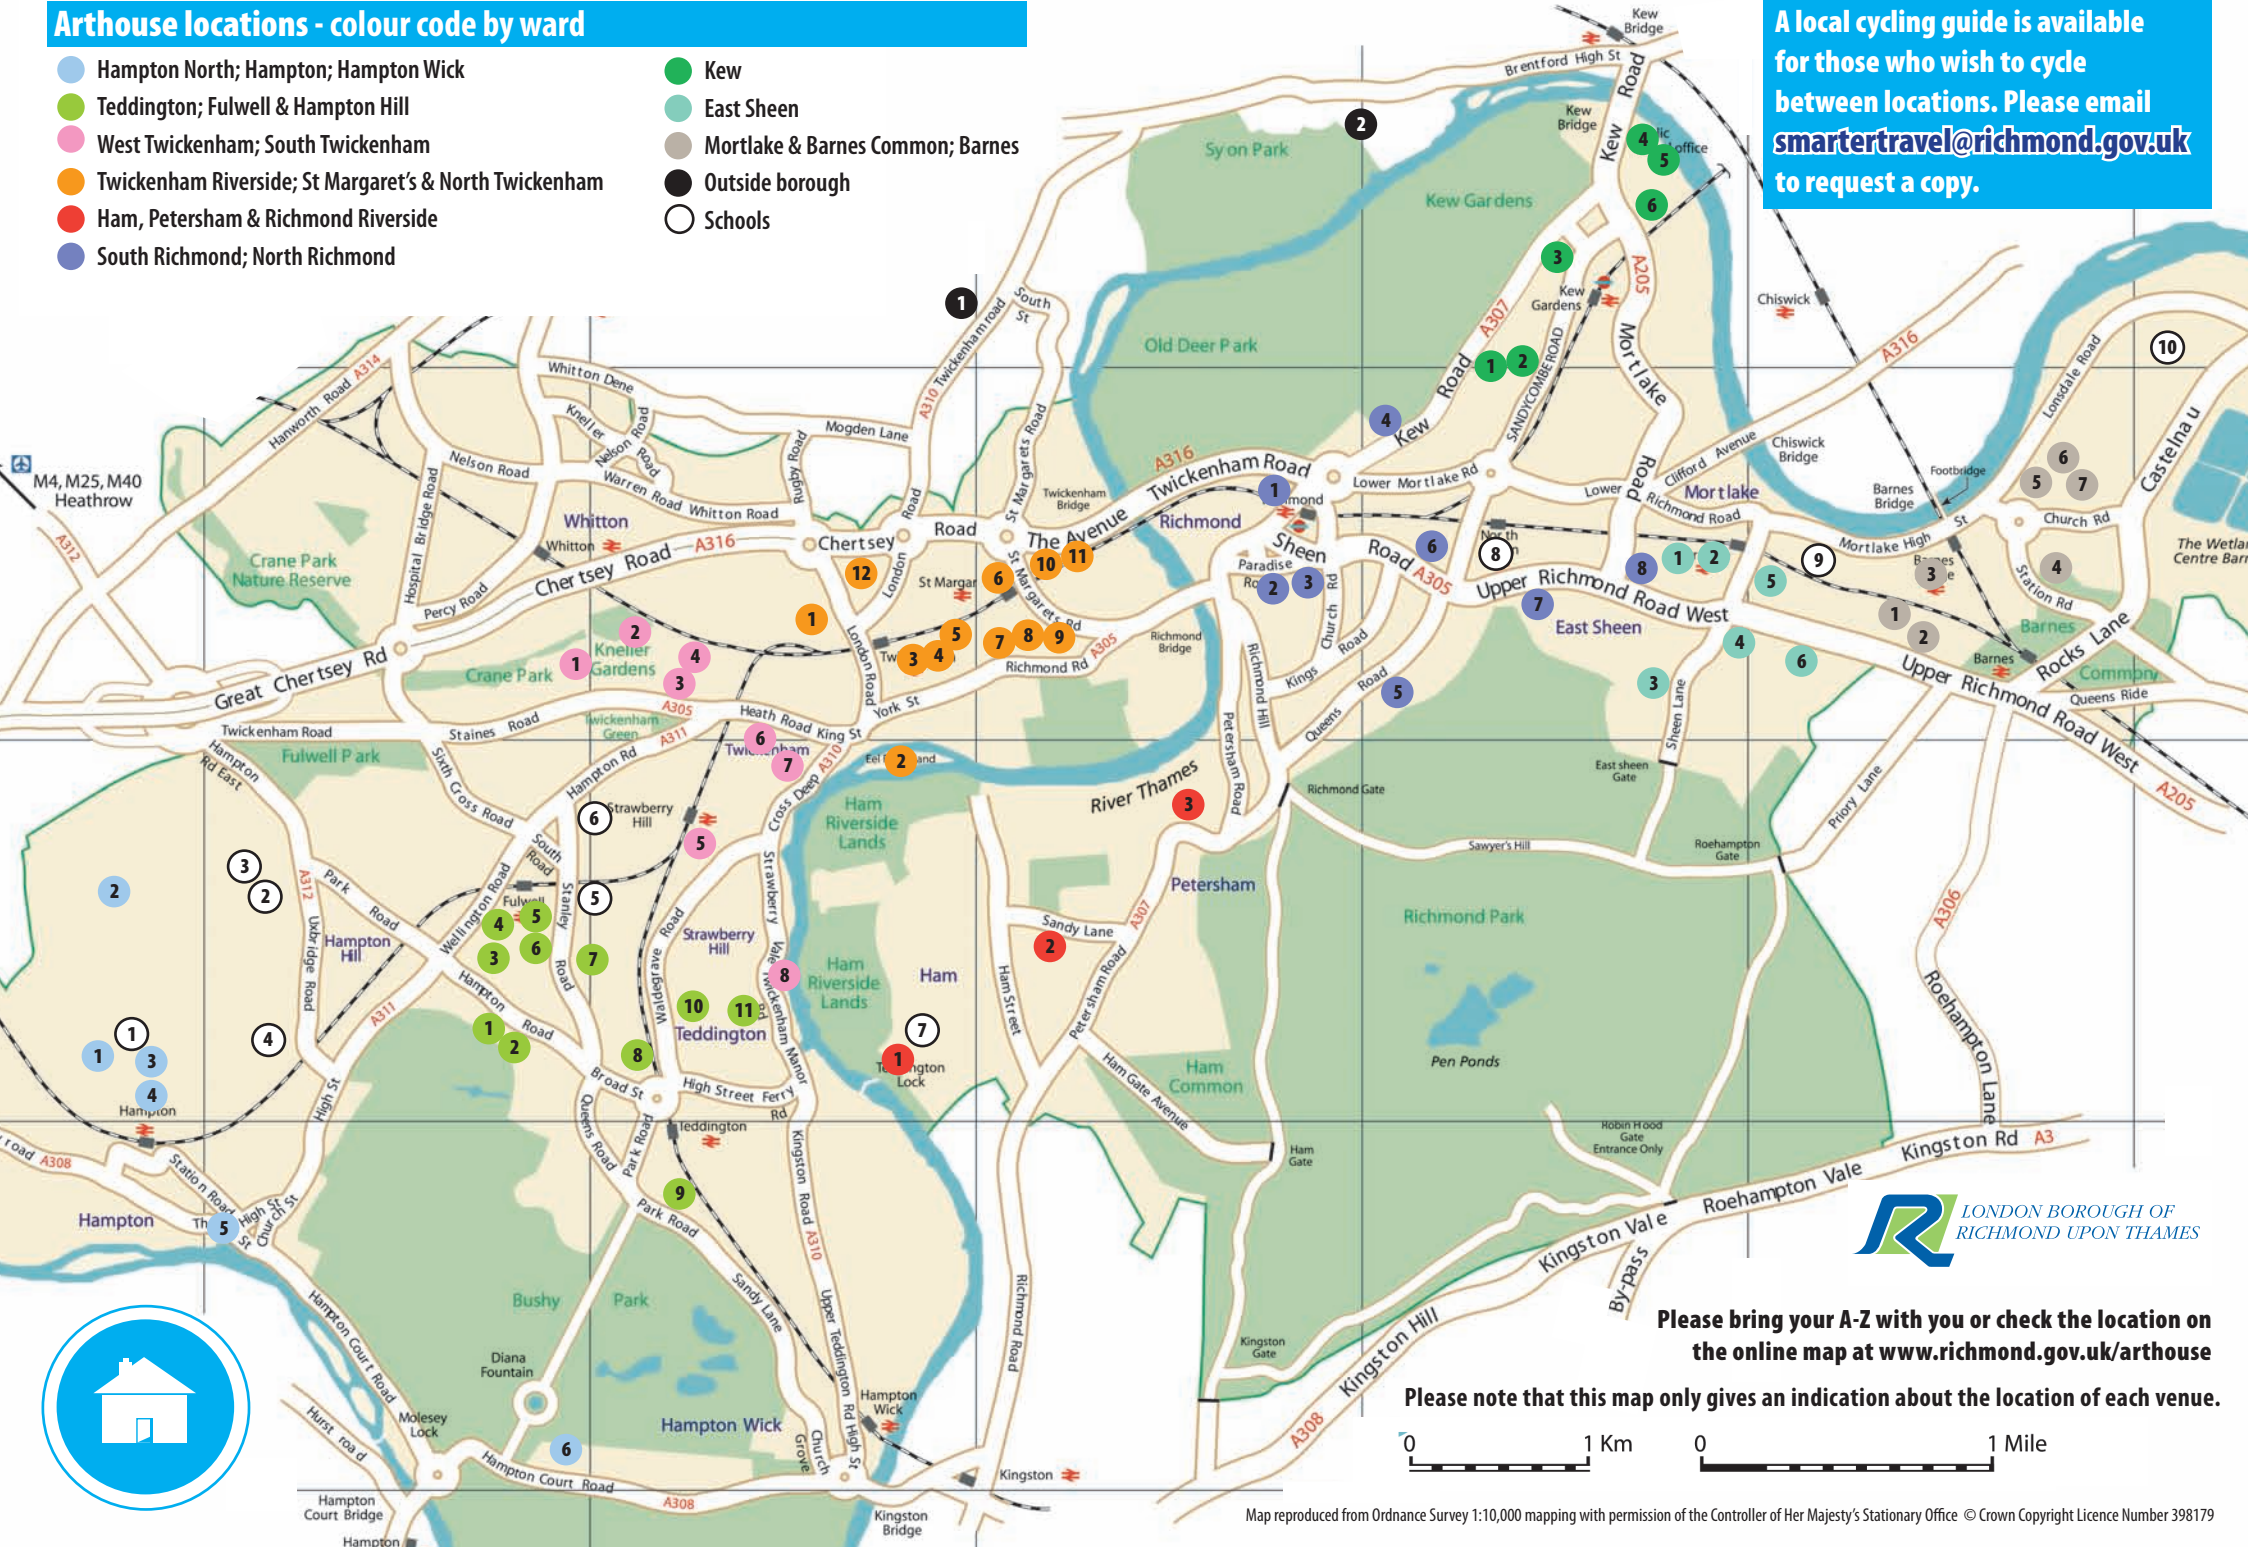

Arthouse locations - colour code by ward

- Hampton North; Hampton; Hampton Wick
- Teddington; Fulwell & Hampton Hill
- West Twickenham; South Twickenham
- Twickenham Riverside; St Margaret's & North Twickenham
- Ham, Petersham & Richmond Riverside
- South Richmond; North Richmond
- Kew
- East Sheen
- Mortlake & Barnes Common; Barnes
- Outside borough
- Schools

A local cycling guide is available for those who wish to cycle between locations. Please email smartertravel@richmond.gov.uk to request a copy.

Please bring your A-Z with you or check the location on the online map at www.richmond.gov.uk/arthouse

Please note that this map only gives an indication about the location of each venue.