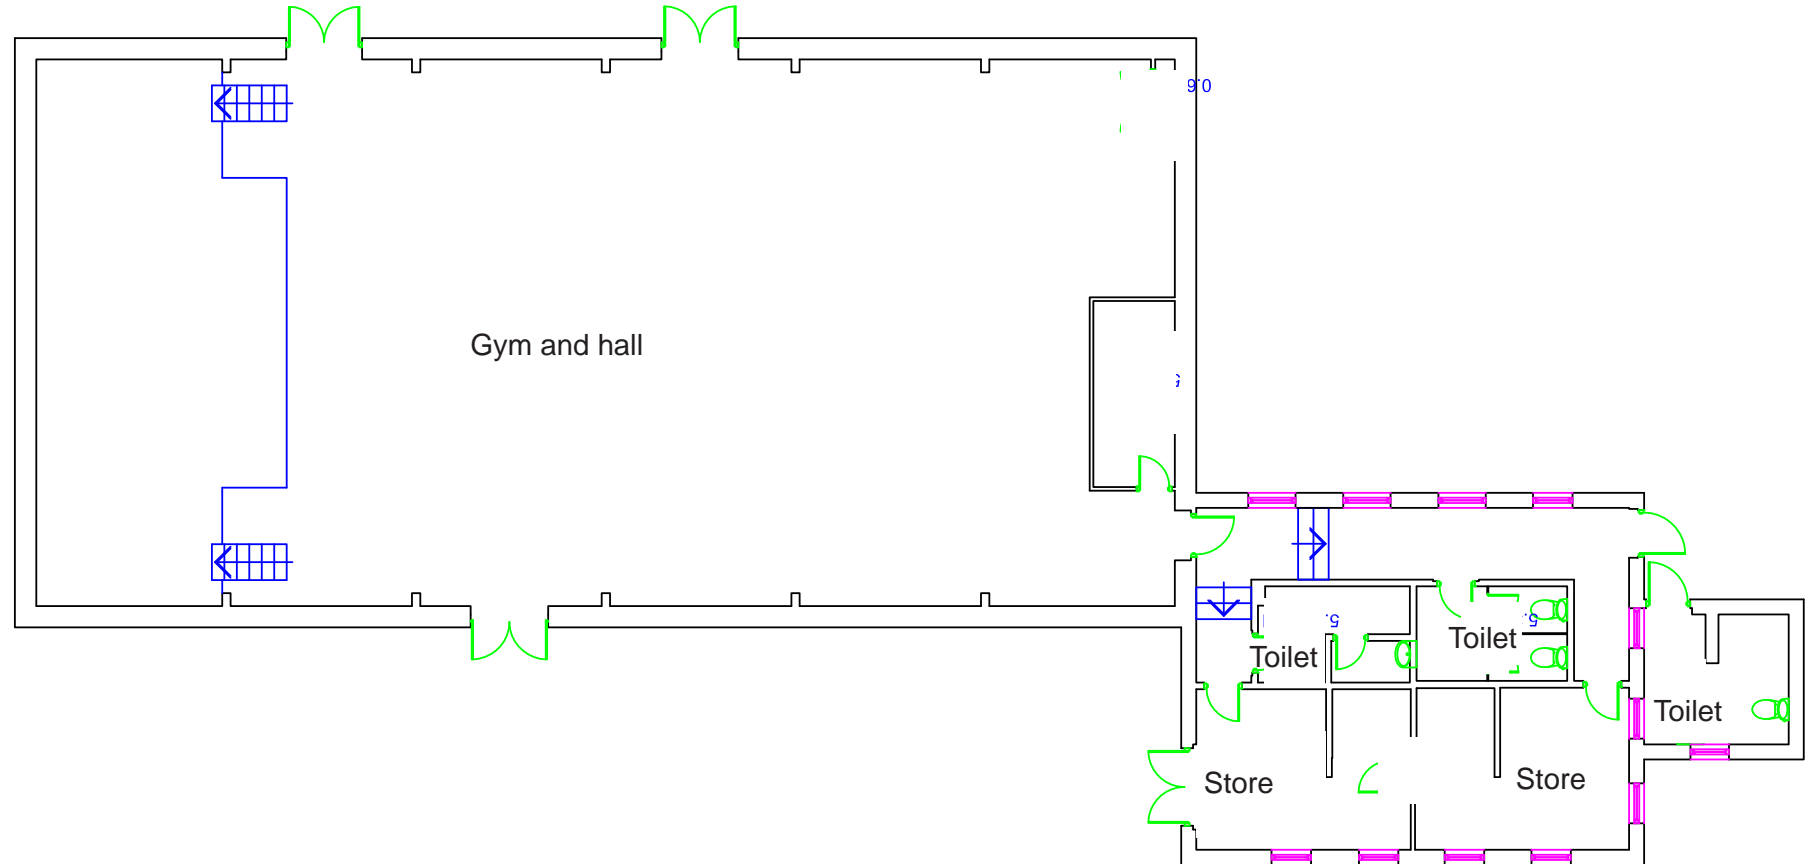

Heatham House floor plan

Basement

Heatham House floor plan

First floor

Middle floor

Heatham House floor plan

Garage

Gym

Accommodation schedule for Heatham House

Basement		
Room/facility	Floor space (sqm)	Comments
Band rehearsal	21	Dedicated rehearsal space.
Rehearsal/live room/ drama workshop	46.2	This space is used for music rehearsal, small scale events, live music workshops and comedy and drama workhops.
Ground floor		
Room/facility	Floor space (sqm)	Comments
Reception	24.3	This area provides the reception to the youth club and displays associated information and leaflets.
Office	26	Currently used by Centre staff.
Ballroom	67.6	Currently used for table tennis, general meeting room, video gaming, training room, comedy workshops and communal space.
Kitchen	27.1	Used for training and café food preparation.
Cafe	40.3	Café also used as communal space, video gaming, accoustic open mic and songwriting workshops.
First floor		
Room/facility	Floor space (sqm)	Comments
Committee room	38.1	This room is used by the Youth Council, for small meeting groups, training and other educational services.
Offices (two rooms)	43.3	Currently used by Centre staff.
Music control room	11.2	Used for music technology tuition.
Recording studio	27.5	Room used for recording, live room, instrument tuition and live music workshops.
Music/video room	13.5	Used for music technology tuition and video editing.