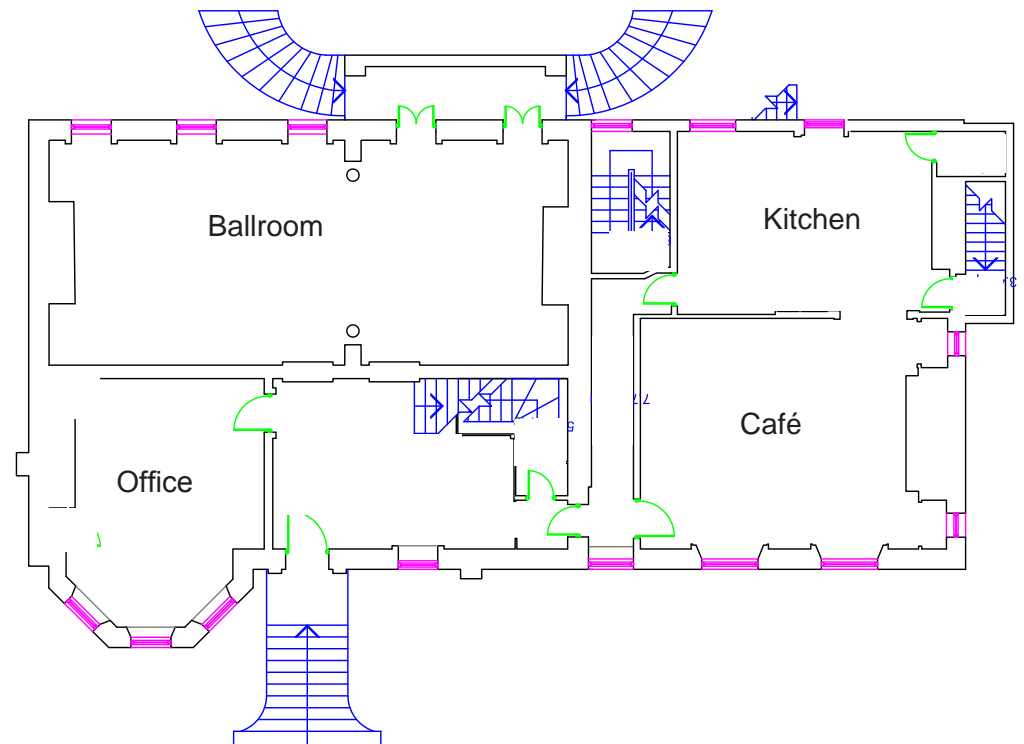

Heatham House floor plan

Basement

Heatham House floor plan

First floor

Middle floor

Heatham House floor plan

Garage

Gym

Accommodation schedule for Heatham House

Basement		
Room/facility	Floor space (sqm)	Comments
Band rehearsal	21	Dedicated rehearsal space.
Rehearsal/live room/ drama workshop	46.2	This space is used for music rehearsal, small scale events, live music workshops and comedy and drama workhops.
Ground floor		
Room/facility	Floor space (sqm)	Comments
Reception	24.3	This area provides the reception to the youth club and displays associated information and leaflets.
Office	26	Currently used by Centre staff.
Ballroom	67.6	Currently used for table tennis, general meeting room, video gaming, training room, comedy workshops and communal space.
Kitchen	27.1	Used for training and café food preparation.
Cafe	40.3	Café also used as communal space, video gaming, accoustic open mic and songwriting workshops.
First floor		
Room/facility	Floor space (sqm)	Comments
Committee room	38.1	This room is used by the Youth Council, for small meeting groups, training and other educational services.
Offices (two rooms)	43.3	Currently used by Centre staff.
Music control room	11.2	Used for music technology tuition.
Recording studio	27.5	Room used for recording, live room, instrument tuition and live music workshops.
Music/video room	13.5	Used for music technology tuition and video editing.