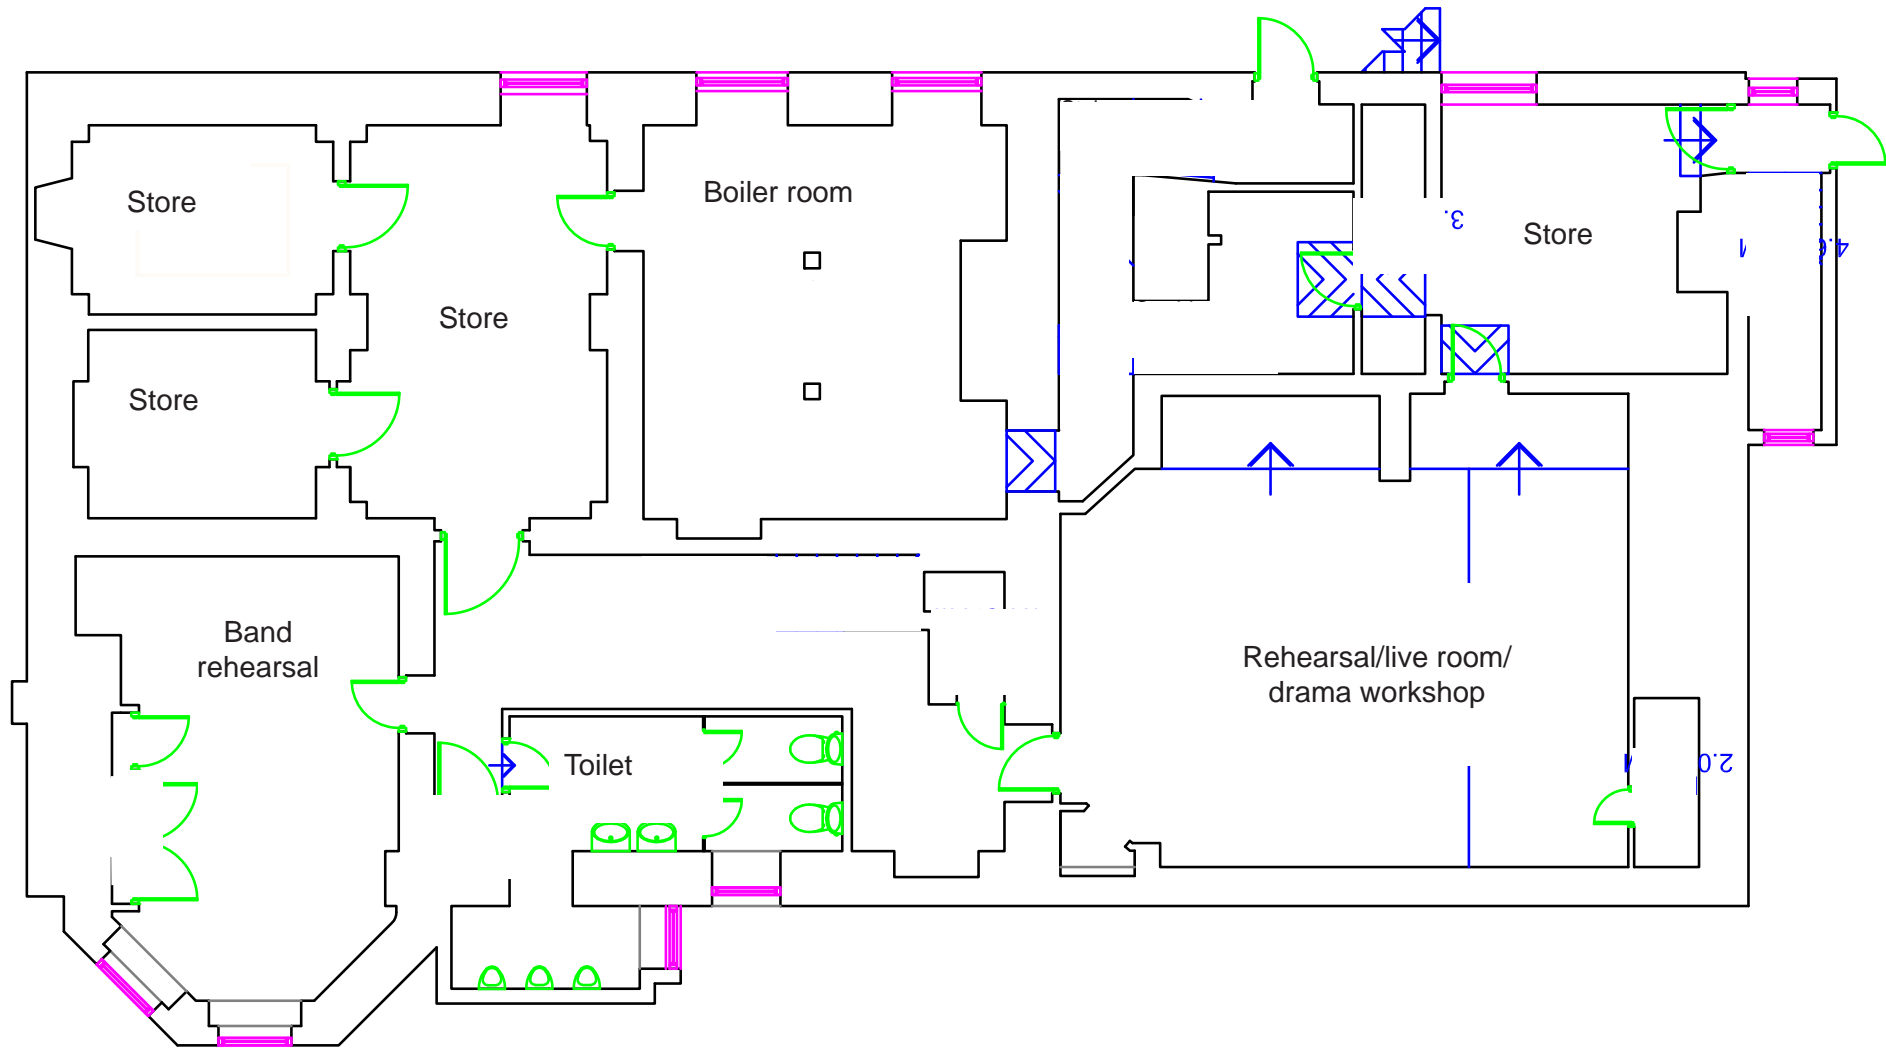

Heatham House floor plan

Basement

Heatham House floor plan

First floor

Middle floor

Heatham House floor plan

Garage

Gym

Accommodation schedule for Heatham House

Basement		
Room/facility	Floor space (sqm)	Comments
Band rehearsal	21	Dedicated rehearsal space.
Rehearsal/live room/ drama workshop	46.2	This space is used for music rehearsal, small scale events, live music workshops and comedy and drama workhops.
Ground floor		
Room/facility	Floor space (sqm)	Comments
Reception	24.3	This area provides the reception to the youth club and displays associated information and leaflets.
Office	26	Currently used by Centre staff.
Ballroom	67.6	Currently used for table tennis, general meeting room, video gaming, training room, comedy workshops and communal space.
Kitchen	27.1	Used for training and café food preparation.
Cafe	40.3	Café also used as communal space, video gaming, accoustic open mic and songwriting workshops.
First floor		
Room/facility	Floor space (sqm)	Comments
Committee room	38.1	This room is used by the Youth Council, for small meeting groups, training and other educational services.
Offices (two rooms)	43.3	Currently used by Centre staff.
Music control room	11.2	Used for music technology tuition.
Recording studio	27.5	Room used for recording, live room, instrument tuition and live music workshops.
Music/video room	13.5	Used for music technology tuition and video editing.