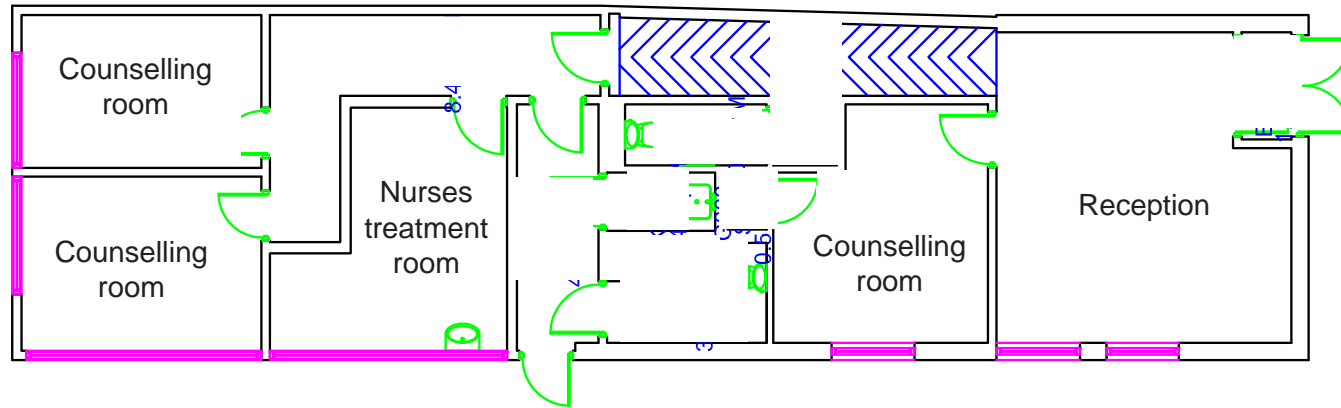

Heatham House floor plan

Basement

Heatham House floor plan

First floor

Middle floor

Heatham House floor plan

Garage

Gym

Accommodation schedule for Heatham House

Basement		
Room/facility	Floor space (sqm)	Comments
Band rehearsal	21	Dedicated rehearsal space.
Rehearsal/live room/ drama workshop	46.2	This space is used for music rehearsal, small scale events, live music workshops and comedy and drama workhops.
Ground floor		
Room/facility	Floor space (sqm)	Comments
Reception	24.3	This area provides the reception to the youth club and displays associated information and leaflets.
Office	26	Currently used by Centre staff.
Ballroom	67.6	Currently used for table tennis, general meeting room, video gaming, training room, comedy workshops and communal space.
Kitchen	27.1	Used for training and café food preparation.
Cafe	40.3	Café also used as communal space, video gaming, accoustic open mic and songwriting workshops.
First floor		
Room/facility	Floor space (sqm)	Comments
Committee room	38.1	This room is used by the Youth Council, for small meeting groups, training and other educational services.
Offices (two rooms)	43.3	Currently used by Centre staff.
Music control room	11.2	Used for music technology tuition.
Recording studio	27.5	Room used for recording, live room, instrument tuition and live music workshops.
Music/video room	13.5	Used for music technology tuition and video editing.