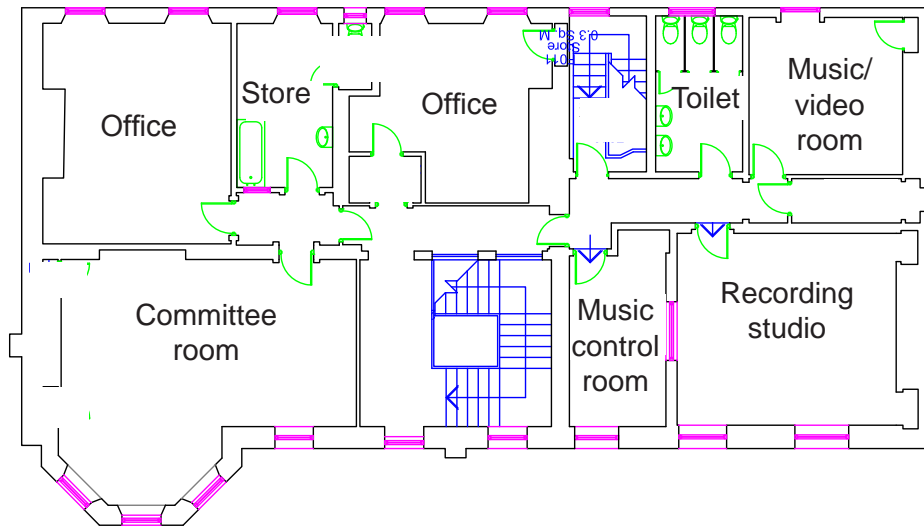

Heatham House floor plan

Basement

Heatham House floor plan

First floor

Middle floor

Heatham House floor plan

Garage

Gym

Accommodation schedule for Heatham House

Basement		
Room/facility	Floor space (sqm)	Comments
Band rehearsal	21	Dedicated rehearsal space.
Rehearsal/live room/ drama workshop	46.2	This space is used for music rehearsal, small scale events, live music workshops and comedy and drama workhops.
Ground floor		
Room/facility	Floor space (sqm)	Comments
Reception	24.3	This area provides the reception to the youth club and displays associated information and leaflets.
Office	26	Currently used by Centre staff.
Ballroom	67.6	Currently used for table tennis, general meeting room, video gaming, training room, comedy workshops and communal space.
Kitchen	27.1	Used for training and café food preparation.
Cafe	40.3	Café also used as communal space, video gaming, accoustic open mic and songwriting workshops.
First floor		
Room/facility	Floor space (sqm)	Comments
Committee room	38.1	This room is used by the Youth Council, for small meeting groups, training and other educational services.
Offices (two rooms)	43.3	Currently used by Centre staff.
Music control room	11.2	Used for music technology tuition.
Recording studio	27.5	Room used for recording, live room, instrument tuition and live music workshops.
Music/video room	13.5	Used for music technology tuition and video editing.